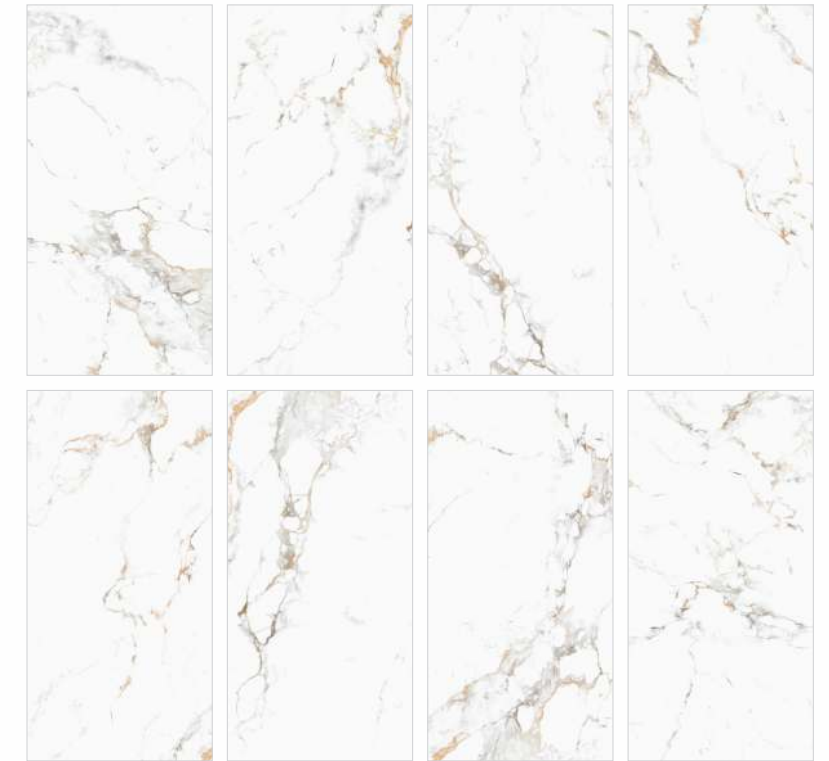

Royal Kalina Gold
Faces - 8