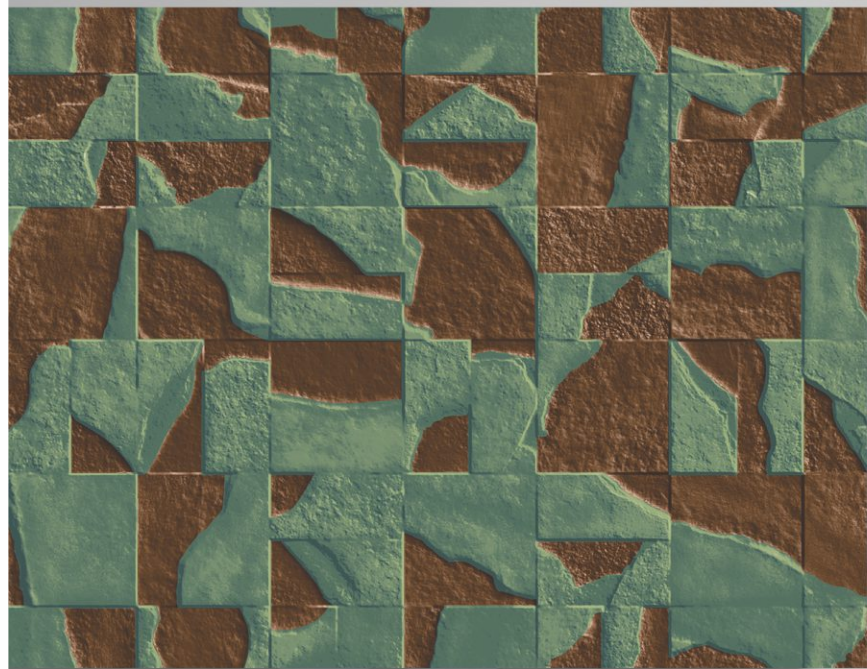

**VISTARA**  
SERIES

**WALL TILES**  
300x600mm

The Vistara Collection offers tiles that bring depth to the character of the space with their immersive and detailed texture.

Slack Stone Snow

Slack Stone Snow