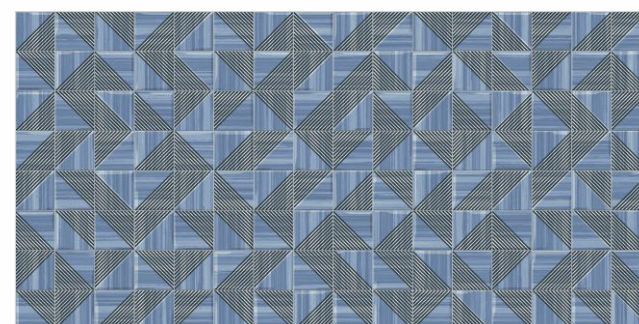

Scarlett Blue Decor 1