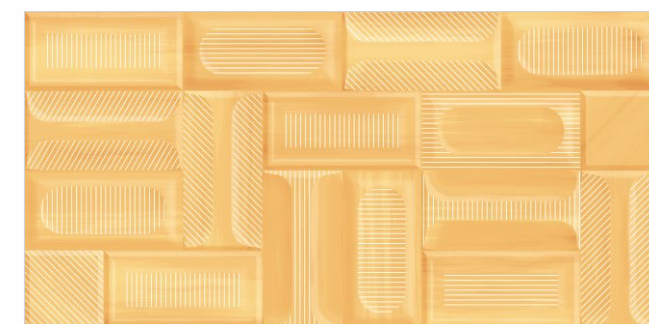

Novelle Amber Decor 1