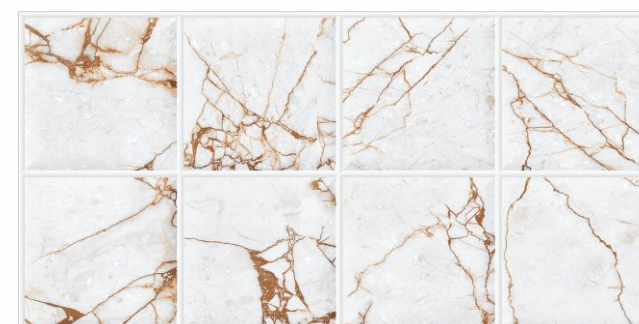

(Carving)

Pluton Decor 1

Pluton Satvario

(Carving)

**WALL TILES**  
300x600mm

**Regola Blanco**

Regola Blanco (Carving)

Regola Blanco Decor 1