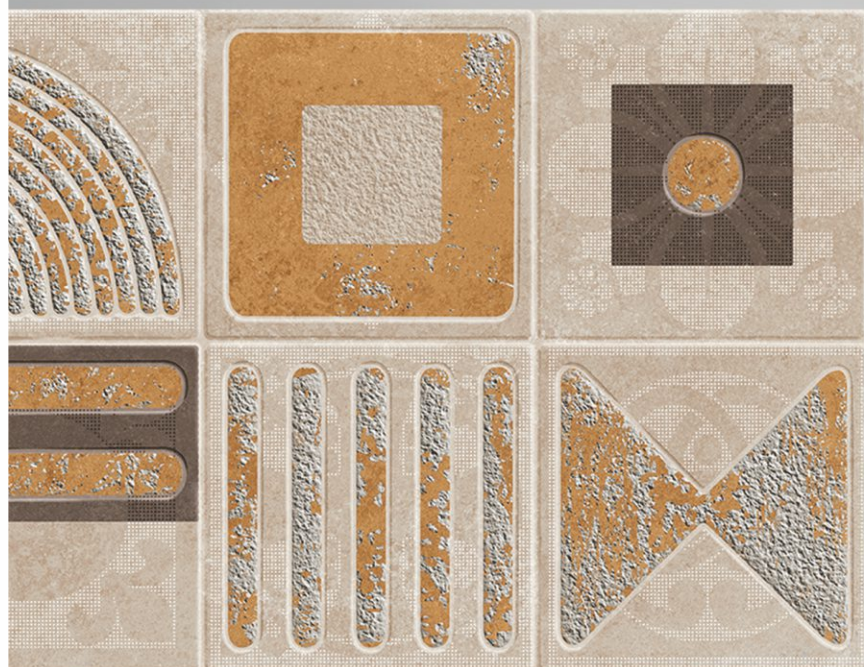

Scarlett Nero

Scarlett Silver

Scarlett Amber Decor 1

Scarlett Fire Decor 1

Scarlett Blue Decor 1

Scarlett Nero Decor 1

Scarlett Amber

Scarlett Fire

Scarlett Blue

Scarlett Nero

CREANZA  
WALL TILES

magma  
SERIES

WALL TILES  
300x600mm

The tiles of the Magma Series make the walls the center of attention by breathing life into them with their remarkable style.