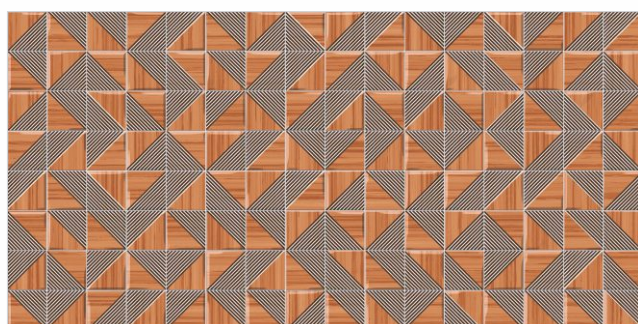

Scarlett Fire Decor 1