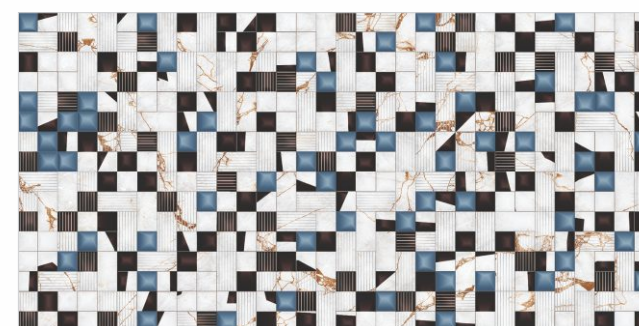

(Carving)

Pluton Decor 1

Pluton Satvario

(Carving)

**WALL TILES**  
300x600mm

**Regola Blanco**

Regola Blanco (Carving)

Regola Blanco Decor 1