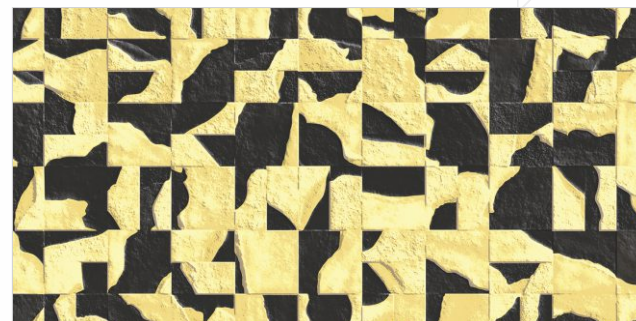

**VISTARA**  
SERIES

**WALL TILES**  
300x600mm

The Vistara Collection offers tiles that bring depth to the character of the space with their immersive and detailed texture.

Slack Stone Snow

Slack Stone Snow

Slack Stone Grey

Slack Stone Grey

Slack Stone Coal

Slack Stone Coal Amber

Slack Stone Choco

Slack Stone Choco Mint

Slack Stone Snow Ruby

Slack Stone Grey Fire