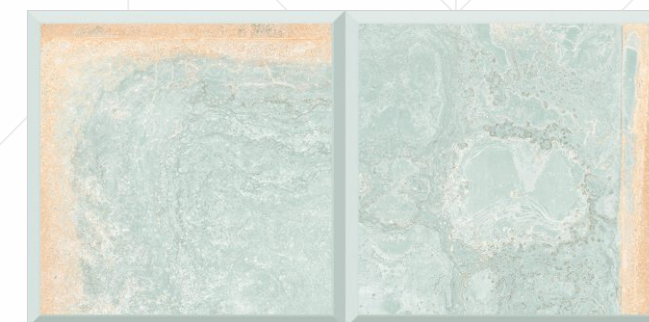

Tresco Sky

Tresco Aqua Decor 1

Tresco Aqua

**WALL TILES**  
300x600mm