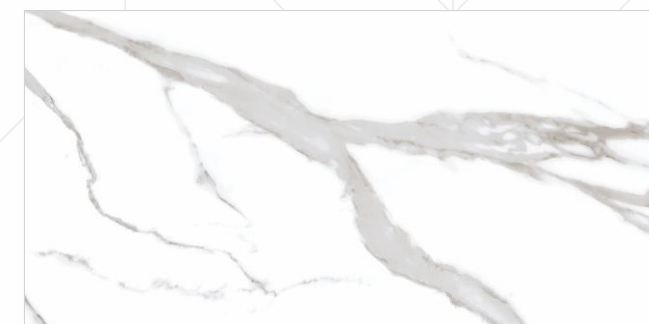

Rictigo Blanco Decor 1

Novelle Green Decor 1

Novelle Black Decor 1

**WALL TILES**  
300x600mm

**LUMINOUS**

SERIES

**Pluton Satvario**

Pluton Satvario