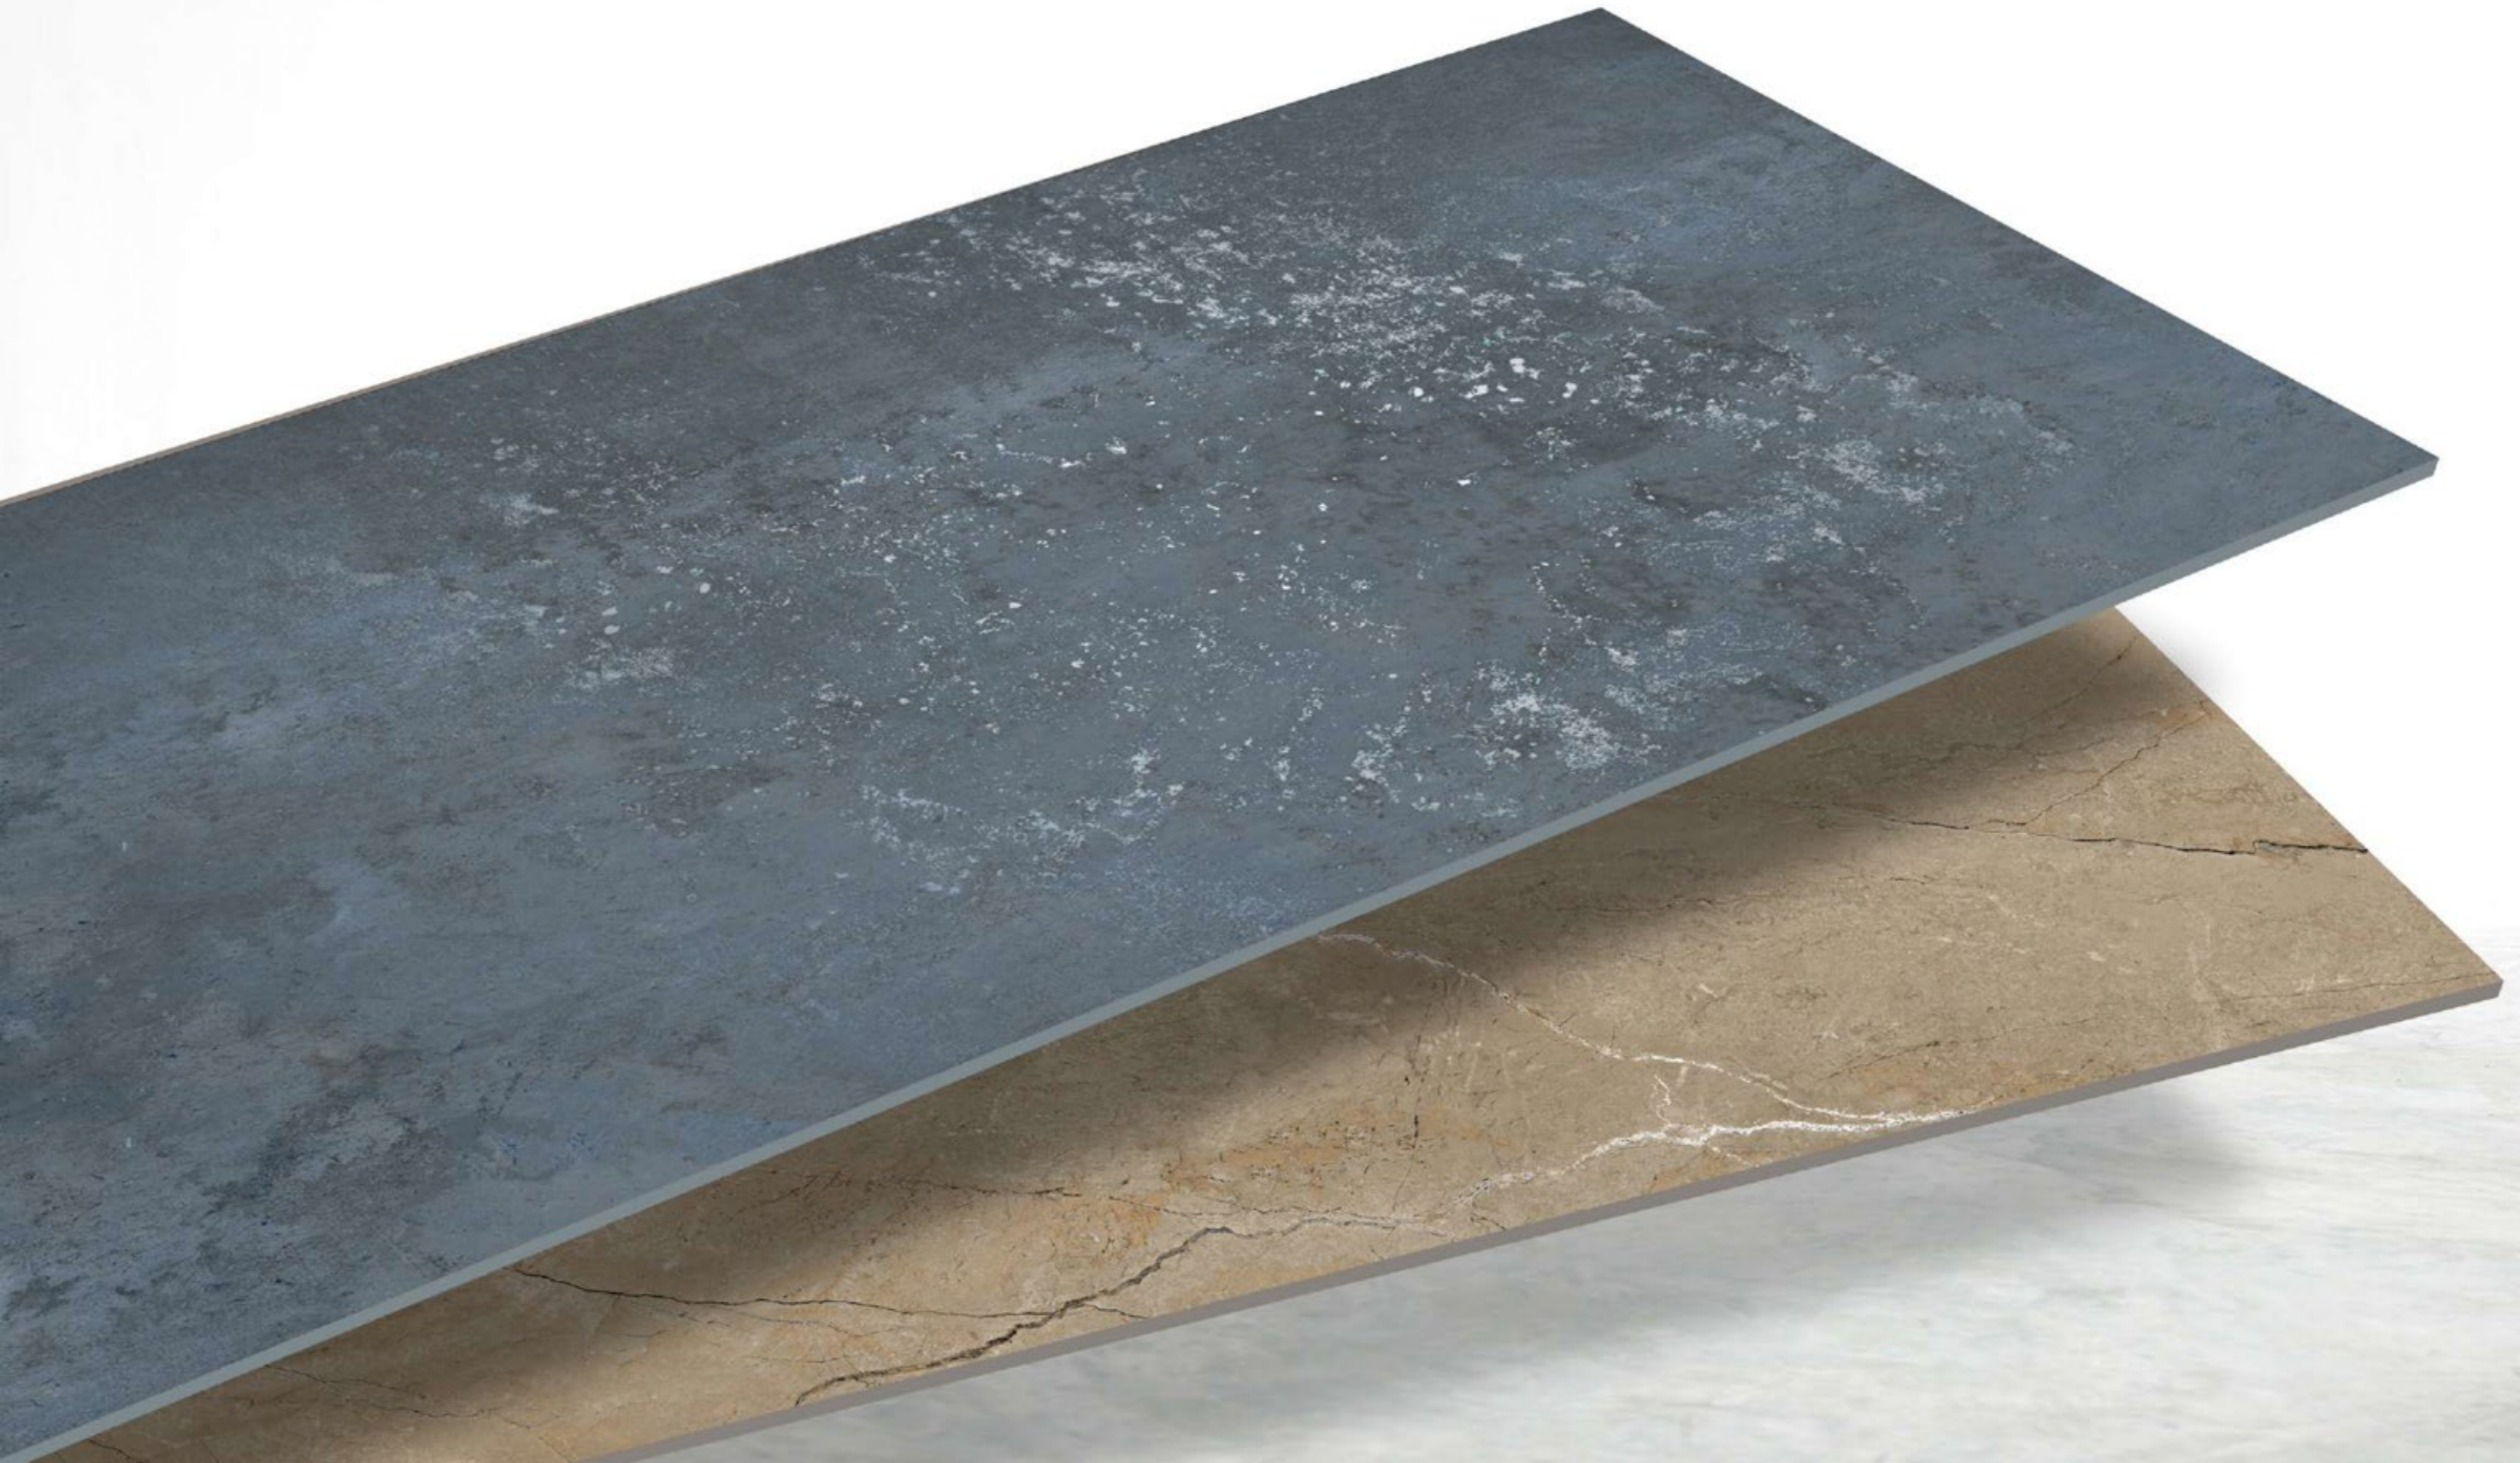

FINISHES

ROCKER