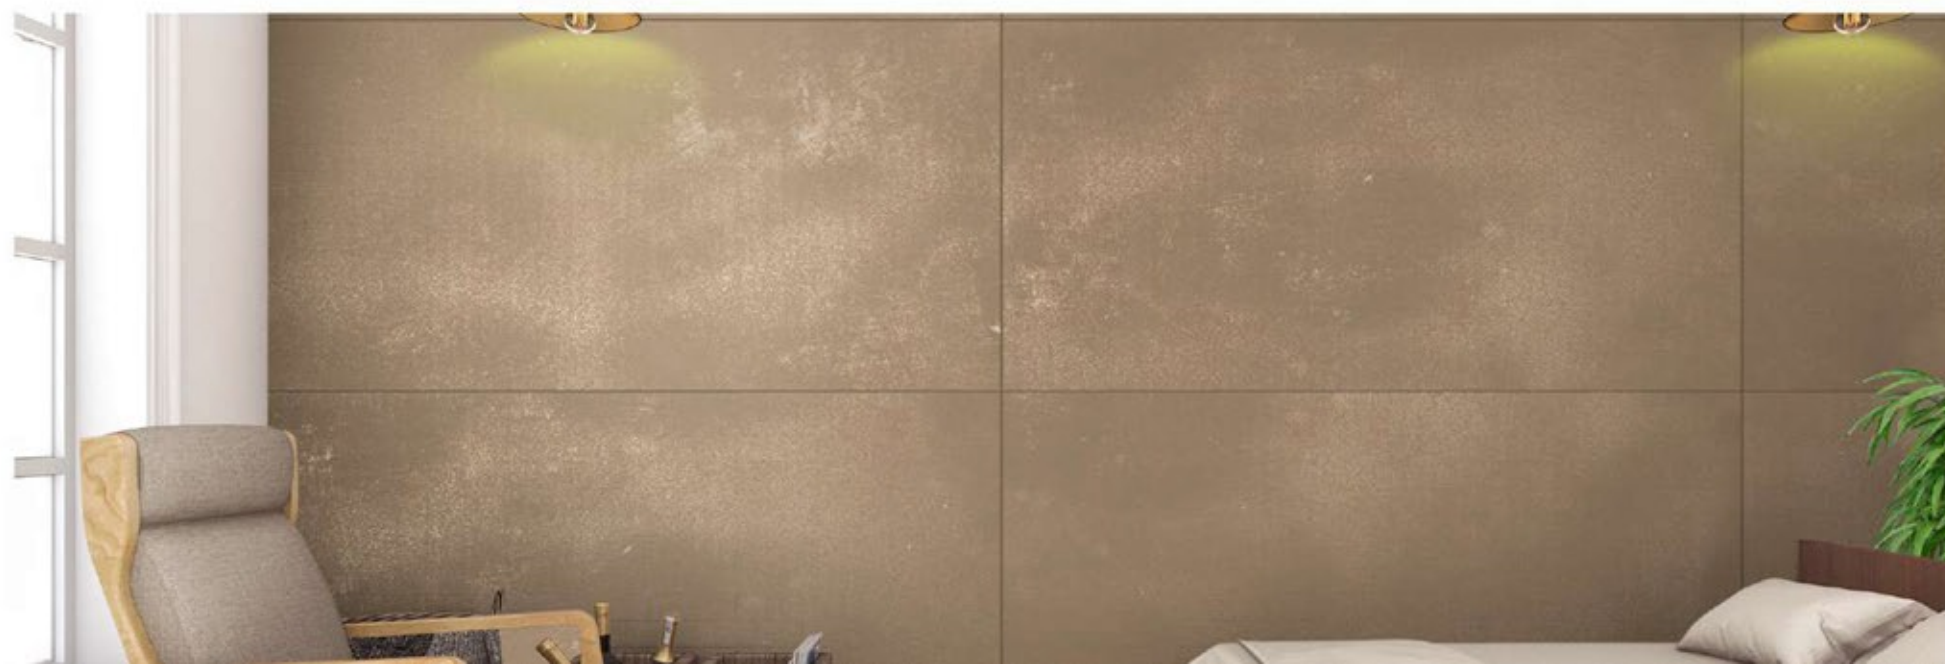

SPARKLE SAND BROWN

ROCKER ON MATTE SURFACE

4 RANDOM 800x1600mm