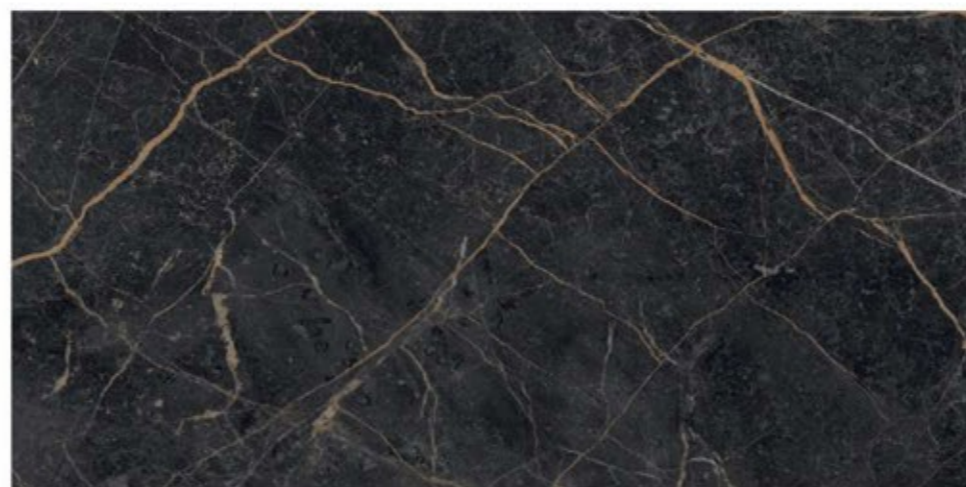

### MOON STONE MIST

ROCKER ON MATTE SURFACE

3 RANDOM | 800x1600mm

ROCKER COLLECTION

**NIGHT LAPIS**

ROCKER ON MATTE SURFACE	
3 RANDOM	800x1600mm

Tiles Shown: NOORANO BLACK

ROCKER COLLECTION