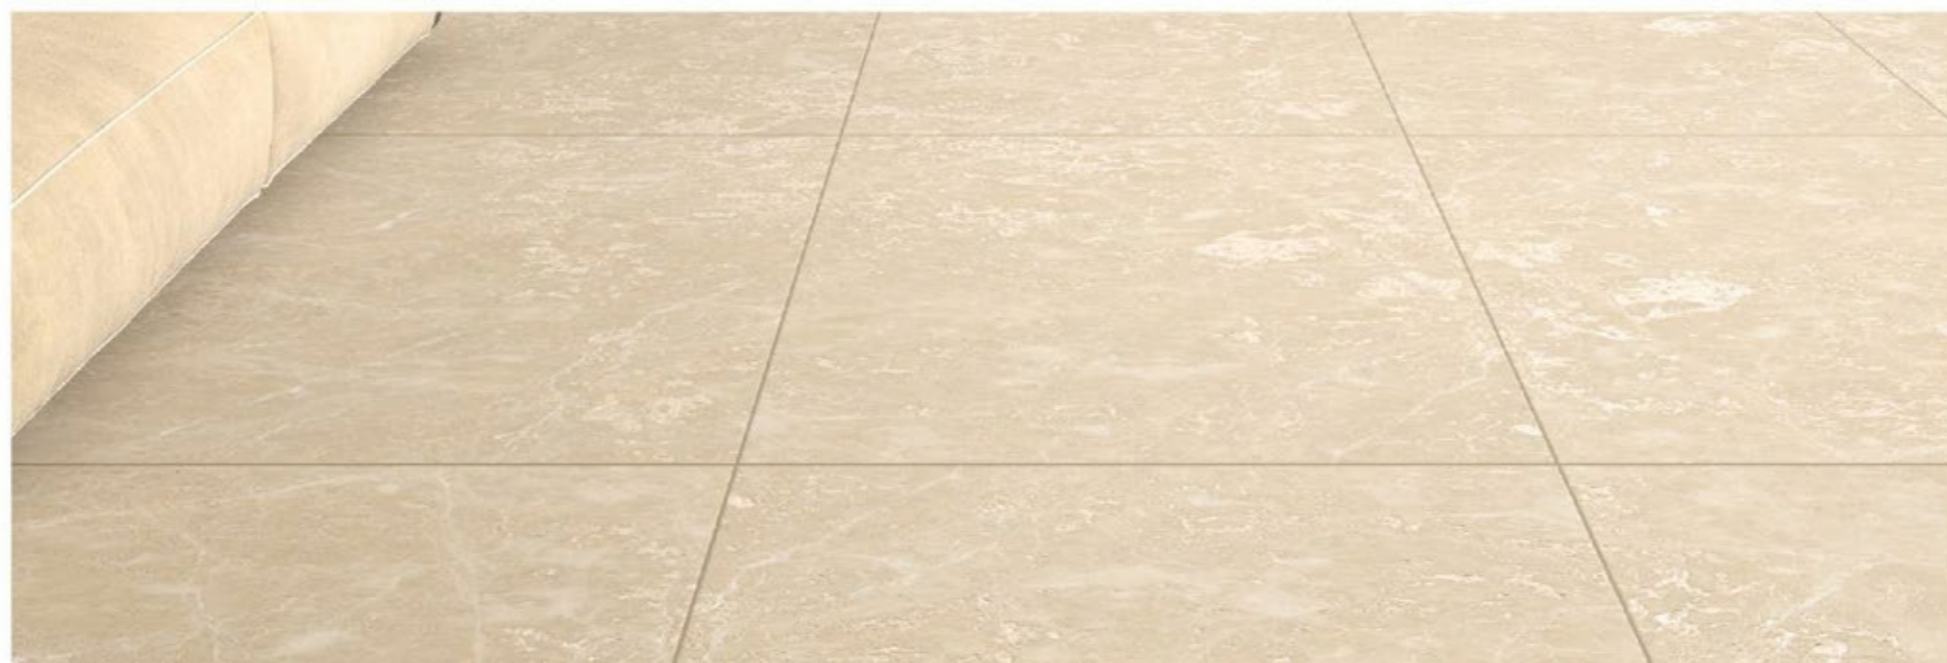

CAPACHINO BEIGE

ROCKER ON MATTE SURFACE	
3 RANDOM	800x1600mm