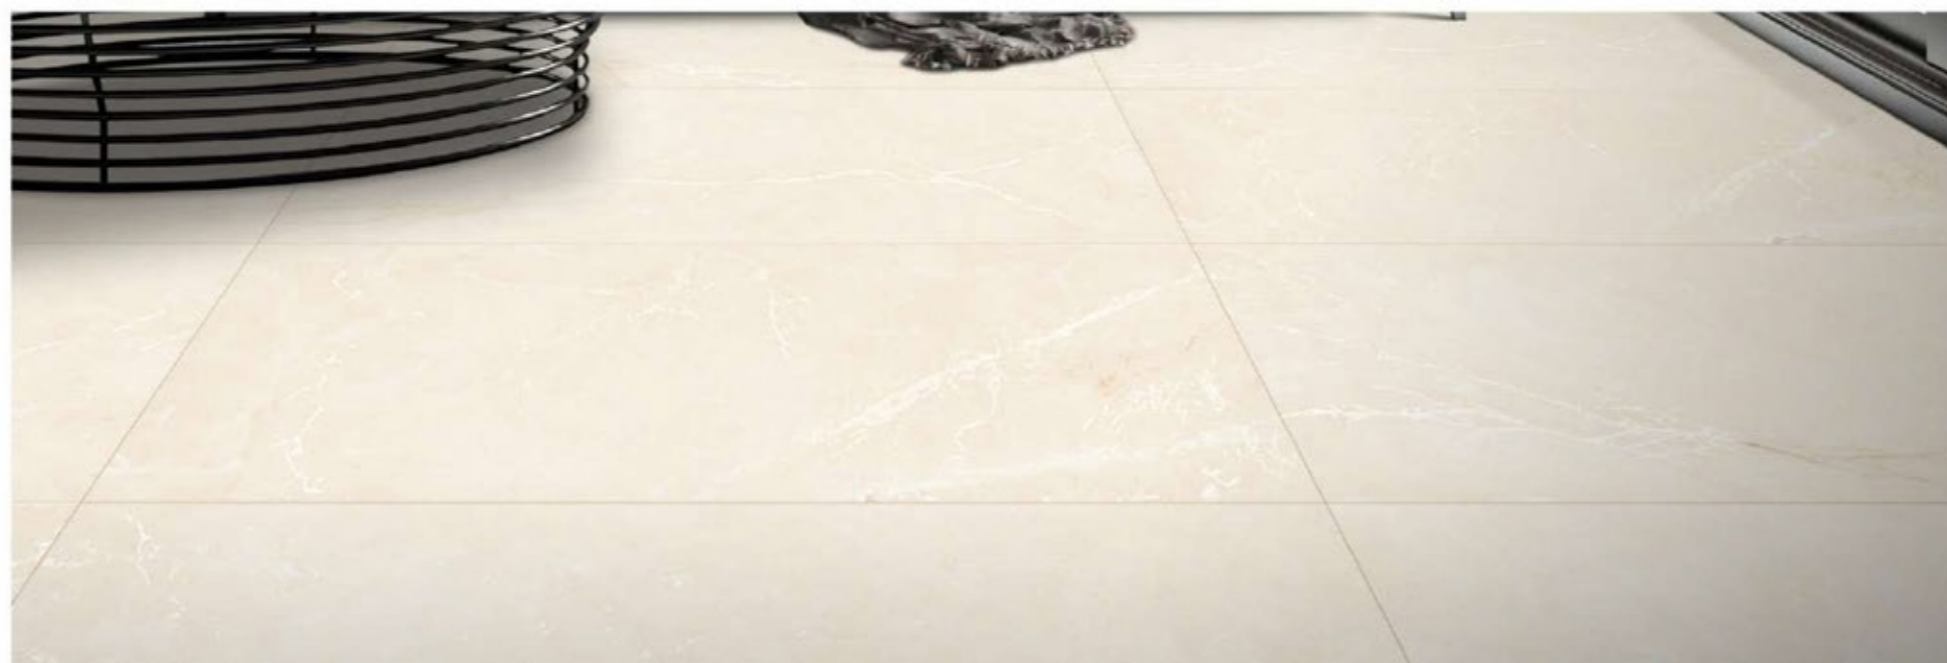

### BURBERRY SILVER

ROCKER ON MATTE SURFACE

5 RANDOM 800x1600mm

**ROCKER** COLLECTION

**CANDY MIST**

ROCKER ON MATTE SURFACE	
3 RANDOM	800x1600mm

Tiles Shown: CAPACHINO BEIGE

**ROCKER** COLLECTION