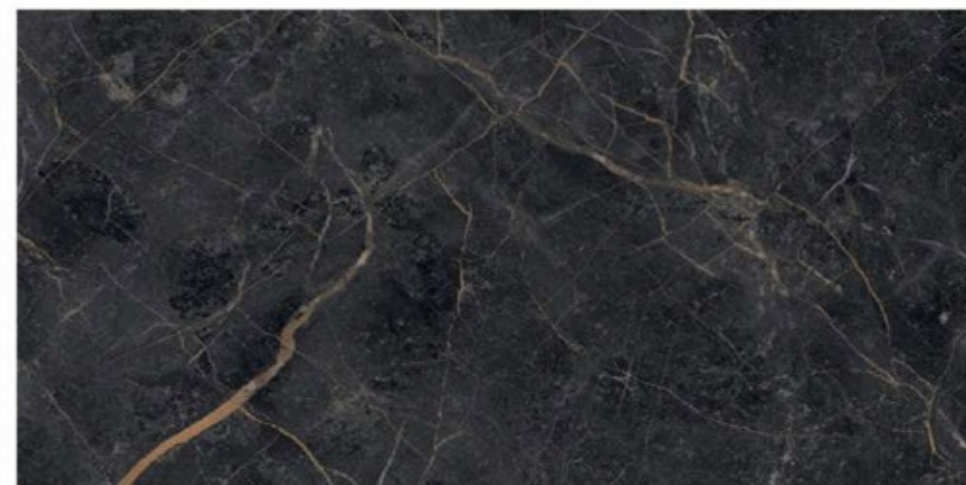

### MOON STONE MIST

ROCKER ON MATTE SURFACE

3 RANDOM | 800x1600mm

ROCKER COLLECTION

**NIGHT LAPIS**

ROCKER ON MATTE SURFACE	
3 RANDOM	800x1600mm

Tiles Shown: NOORANO BLACK

ROCKER COLLECTION