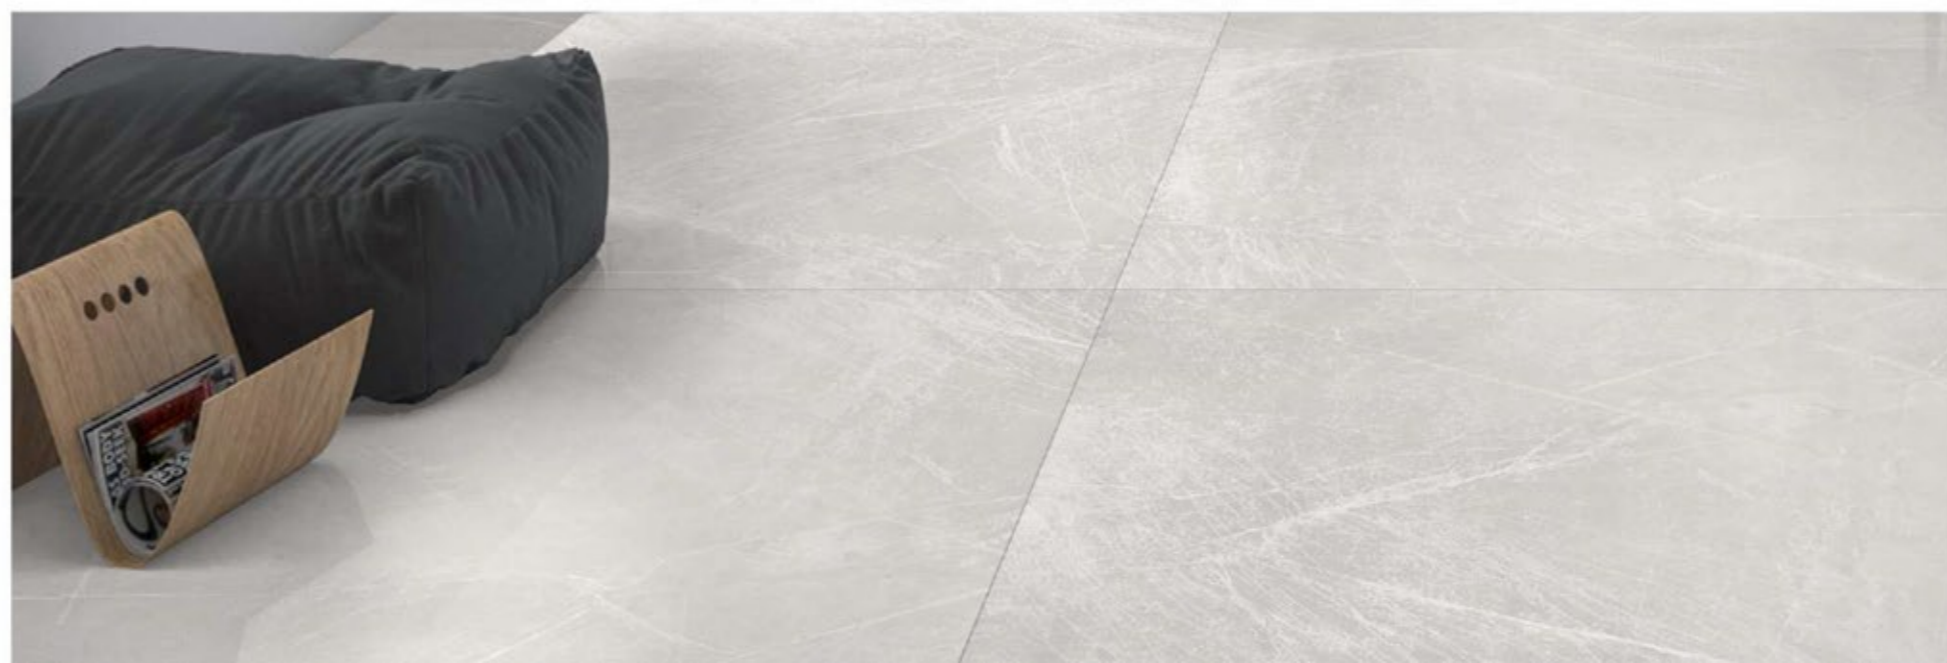

ARCELLI BIANCO

ROCKER ON MATTE SURFACE	
3 RANDOM	800x1600mm