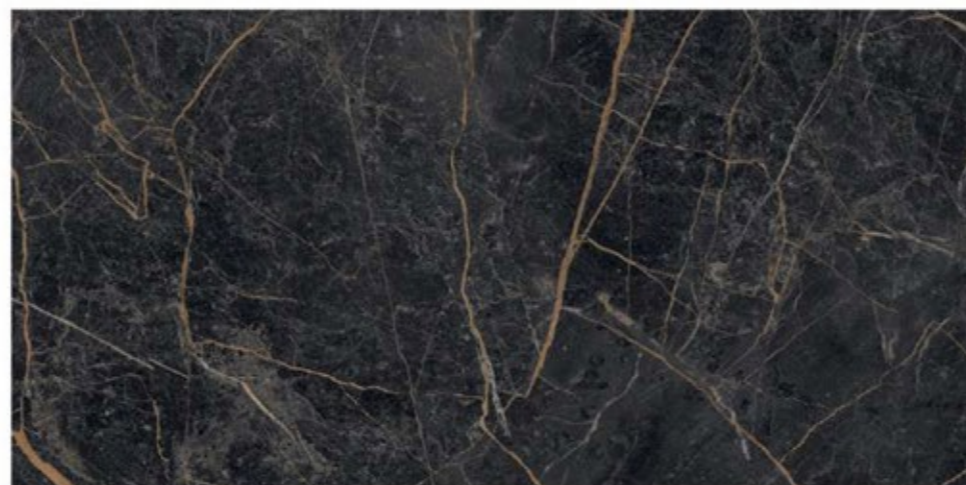

### MOON STONE MIST

ROCKER ON MATTE SURFACE

3 RANDOM | 800x1600mm

ROCKER COLLECTION

**NIGHT LAPIS**

ROCKER ON MATTE SURFACE	
3 RANDOM	800x1600mm

Tiles Shown: NOORANO BLACK

ROCKER COLLECTION