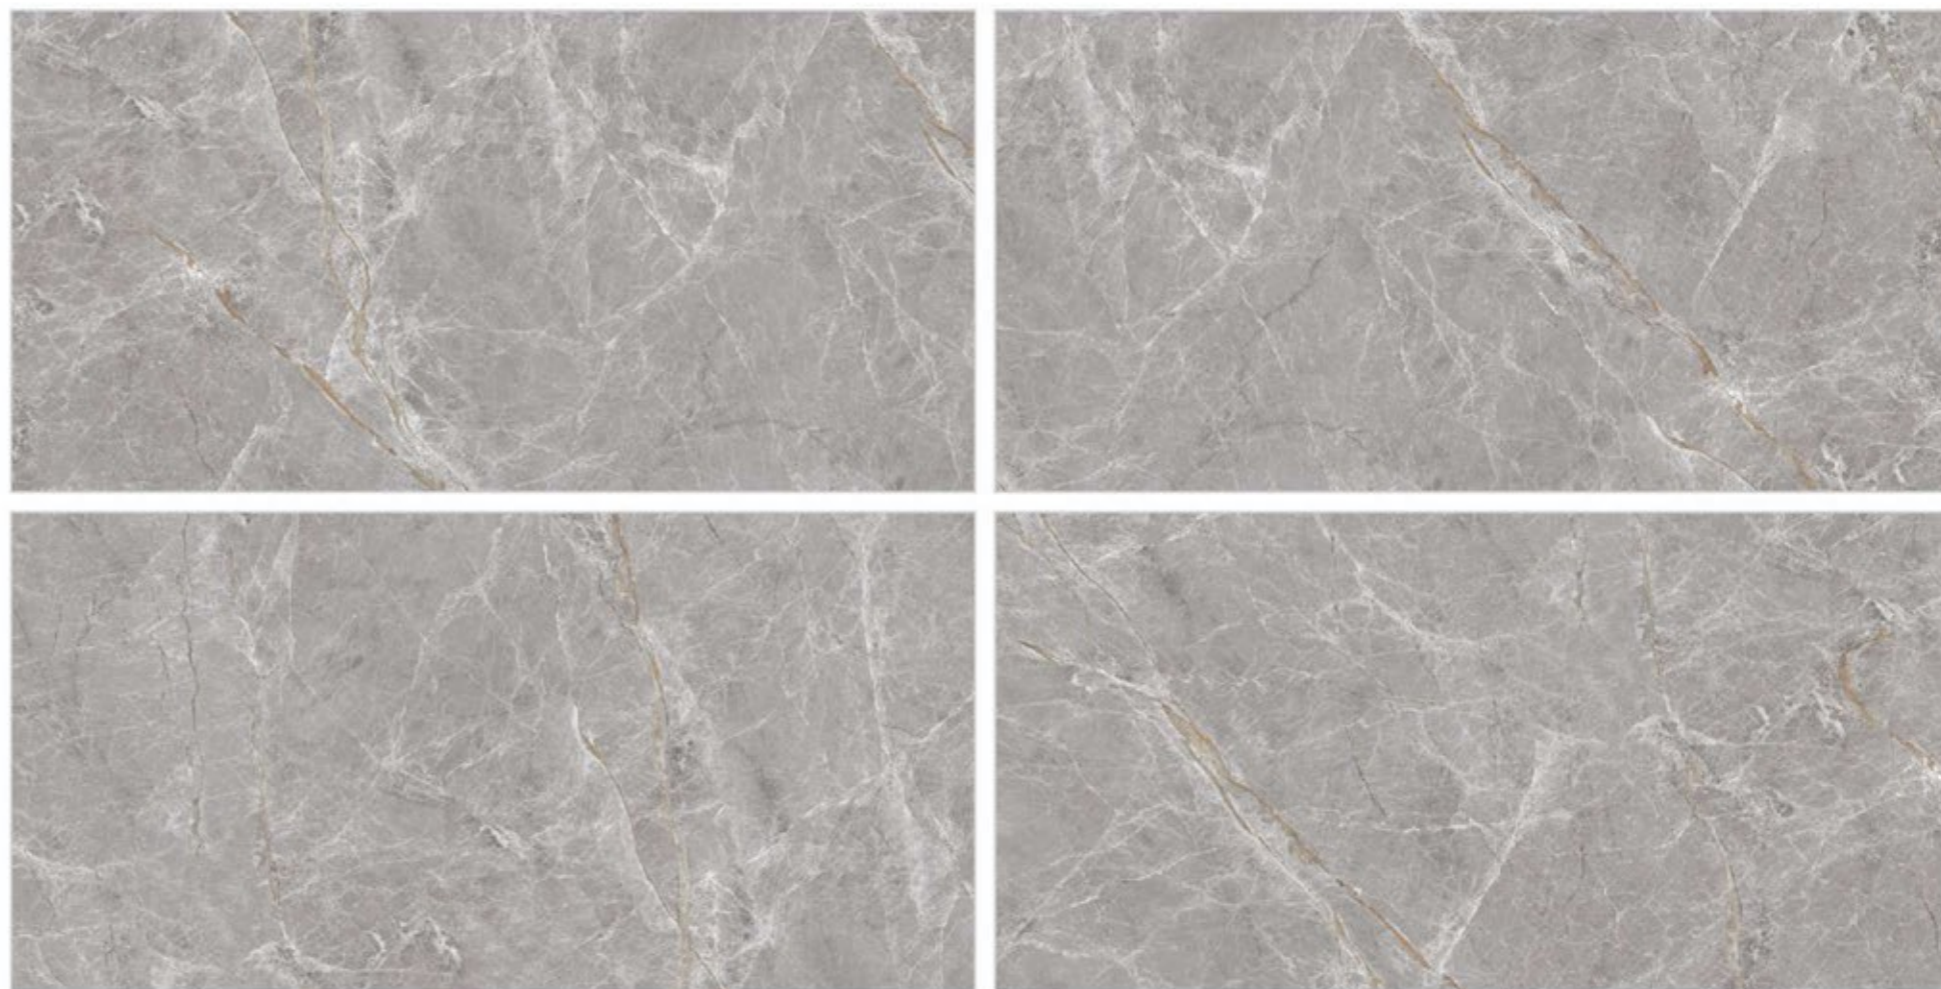

ROCKER COLLECTION