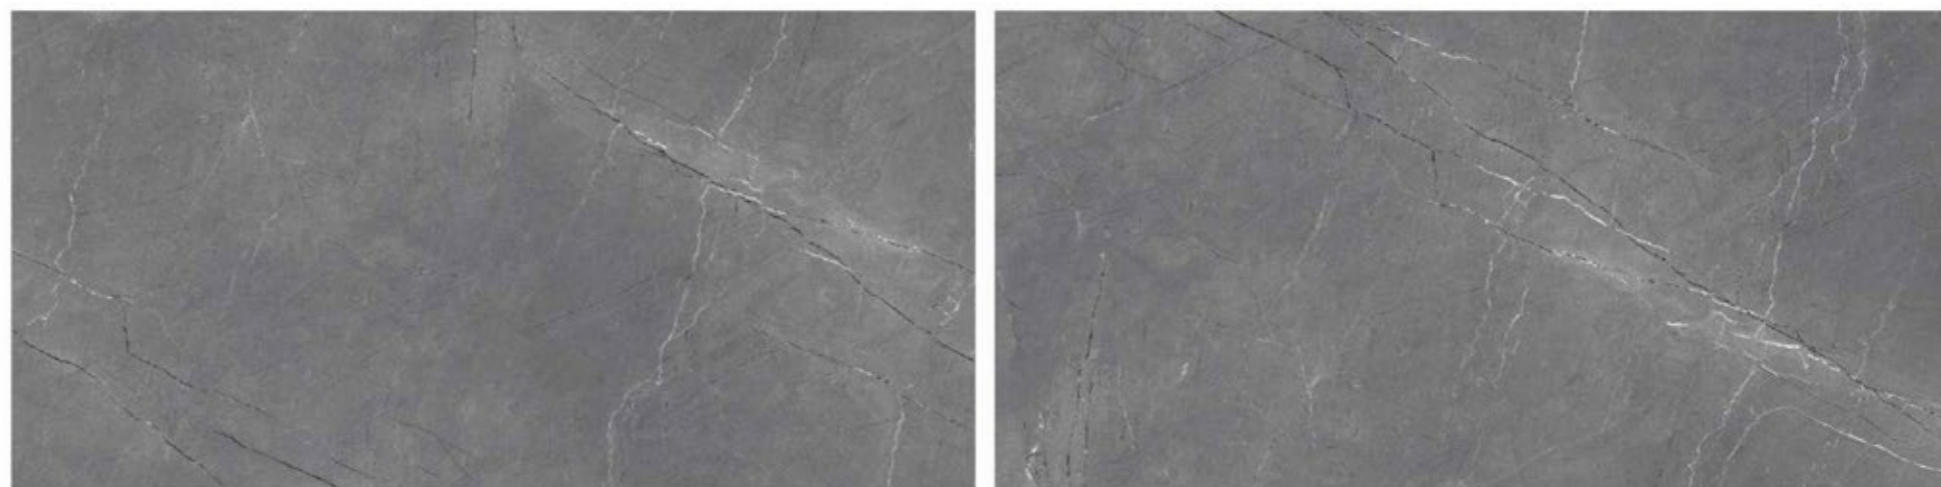

ROCKER COLLECTION