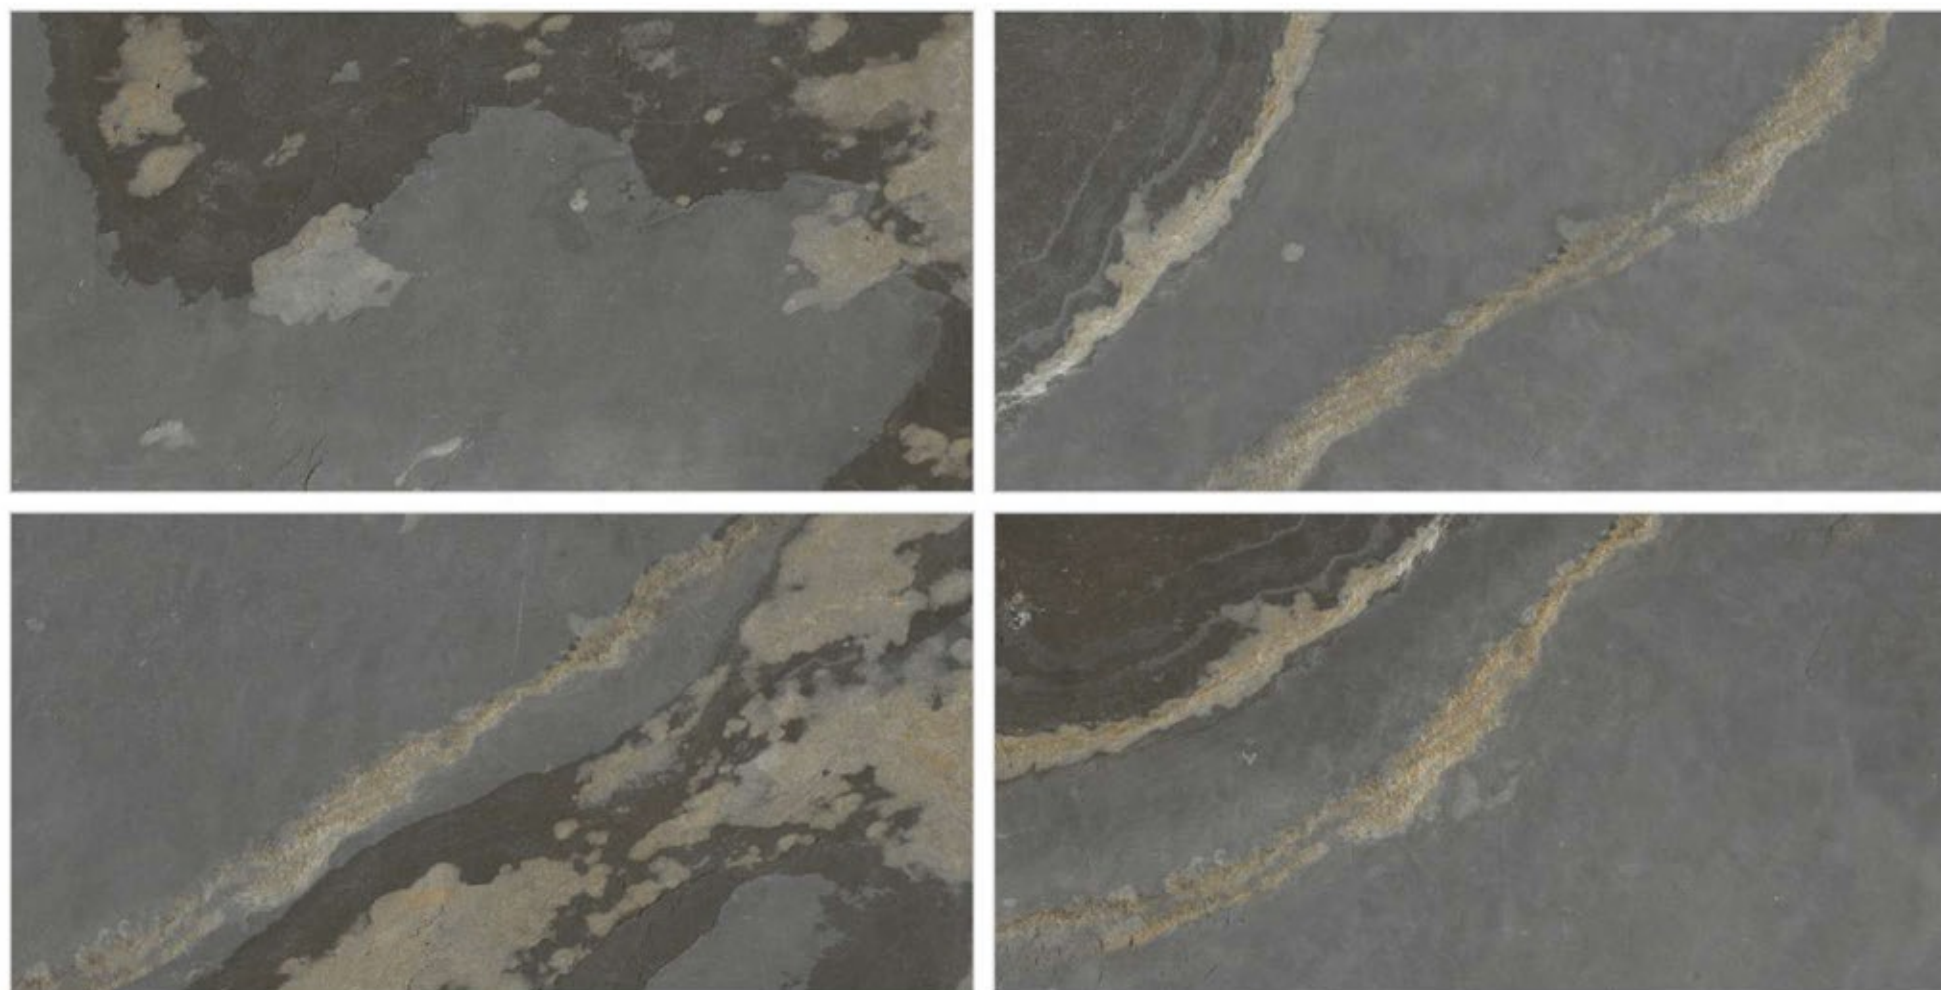

ROCKER COLLECTION