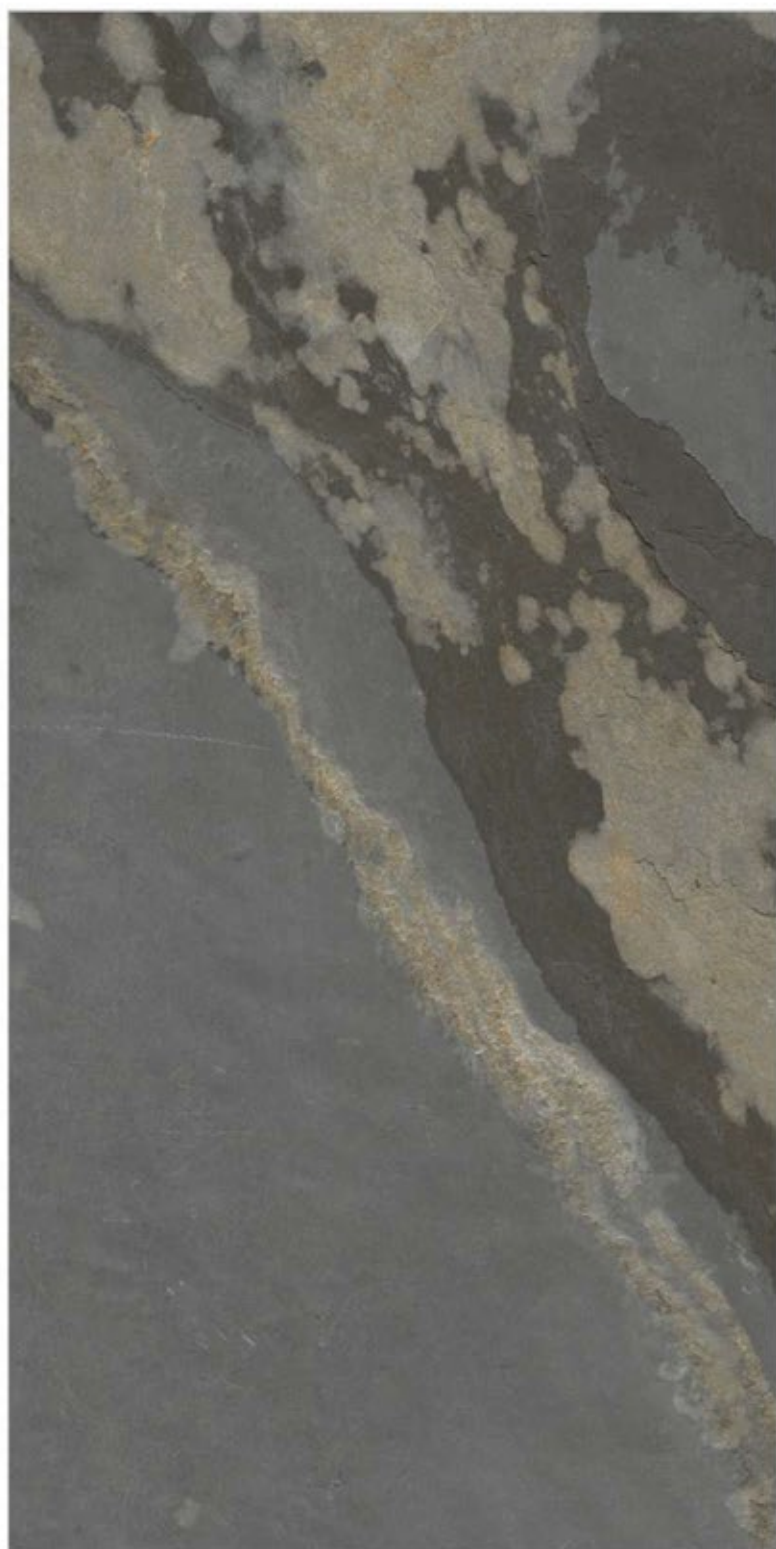

ROCKER COLLECTION