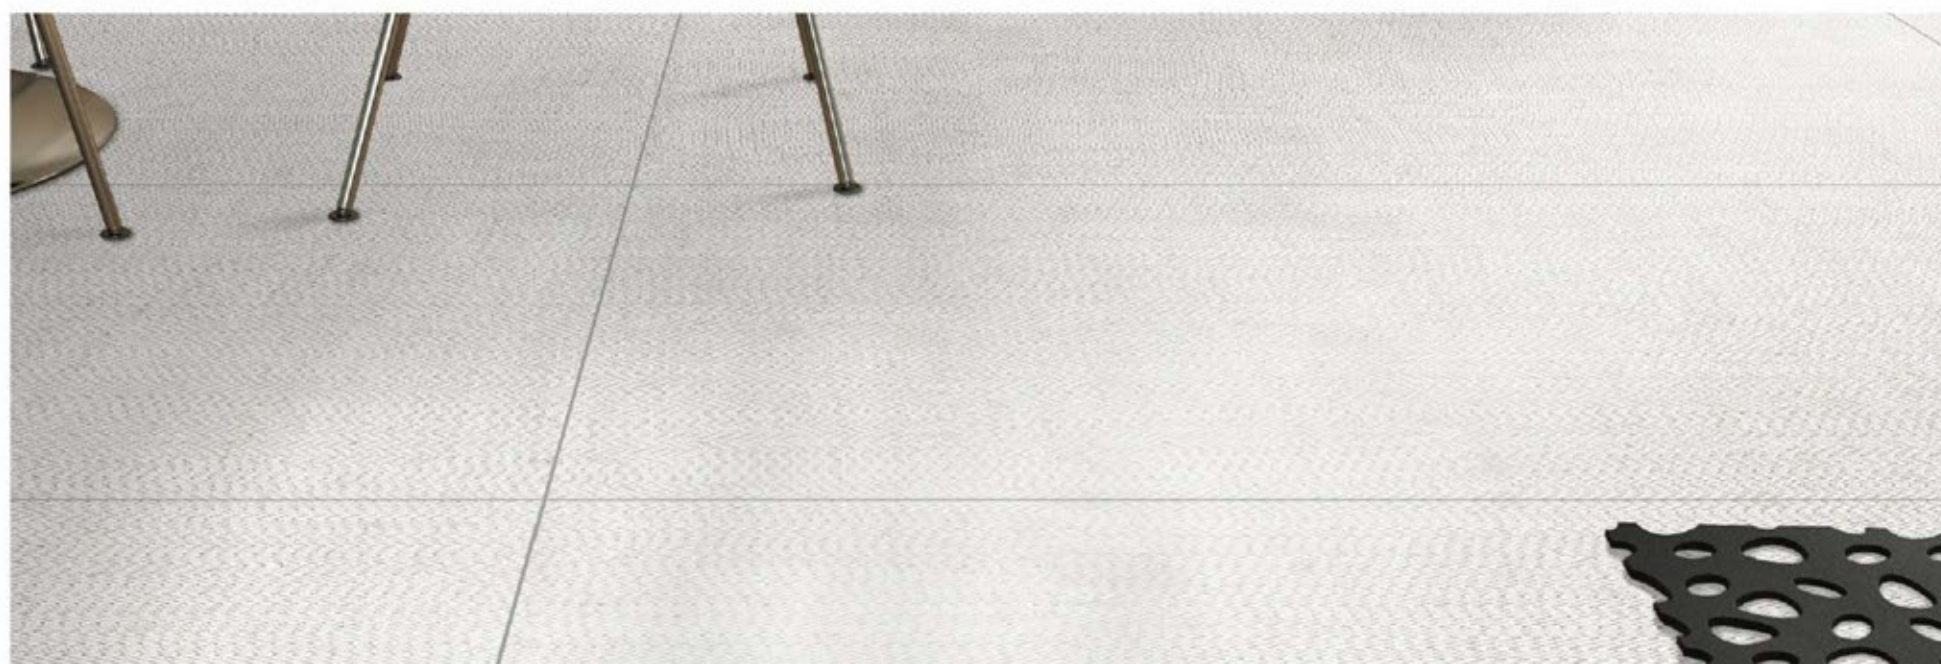

ROCKER COLLECTION

STRIP GREY

ROCKER ON MATTE SURFACE

4 RANDOM 800x1600mm