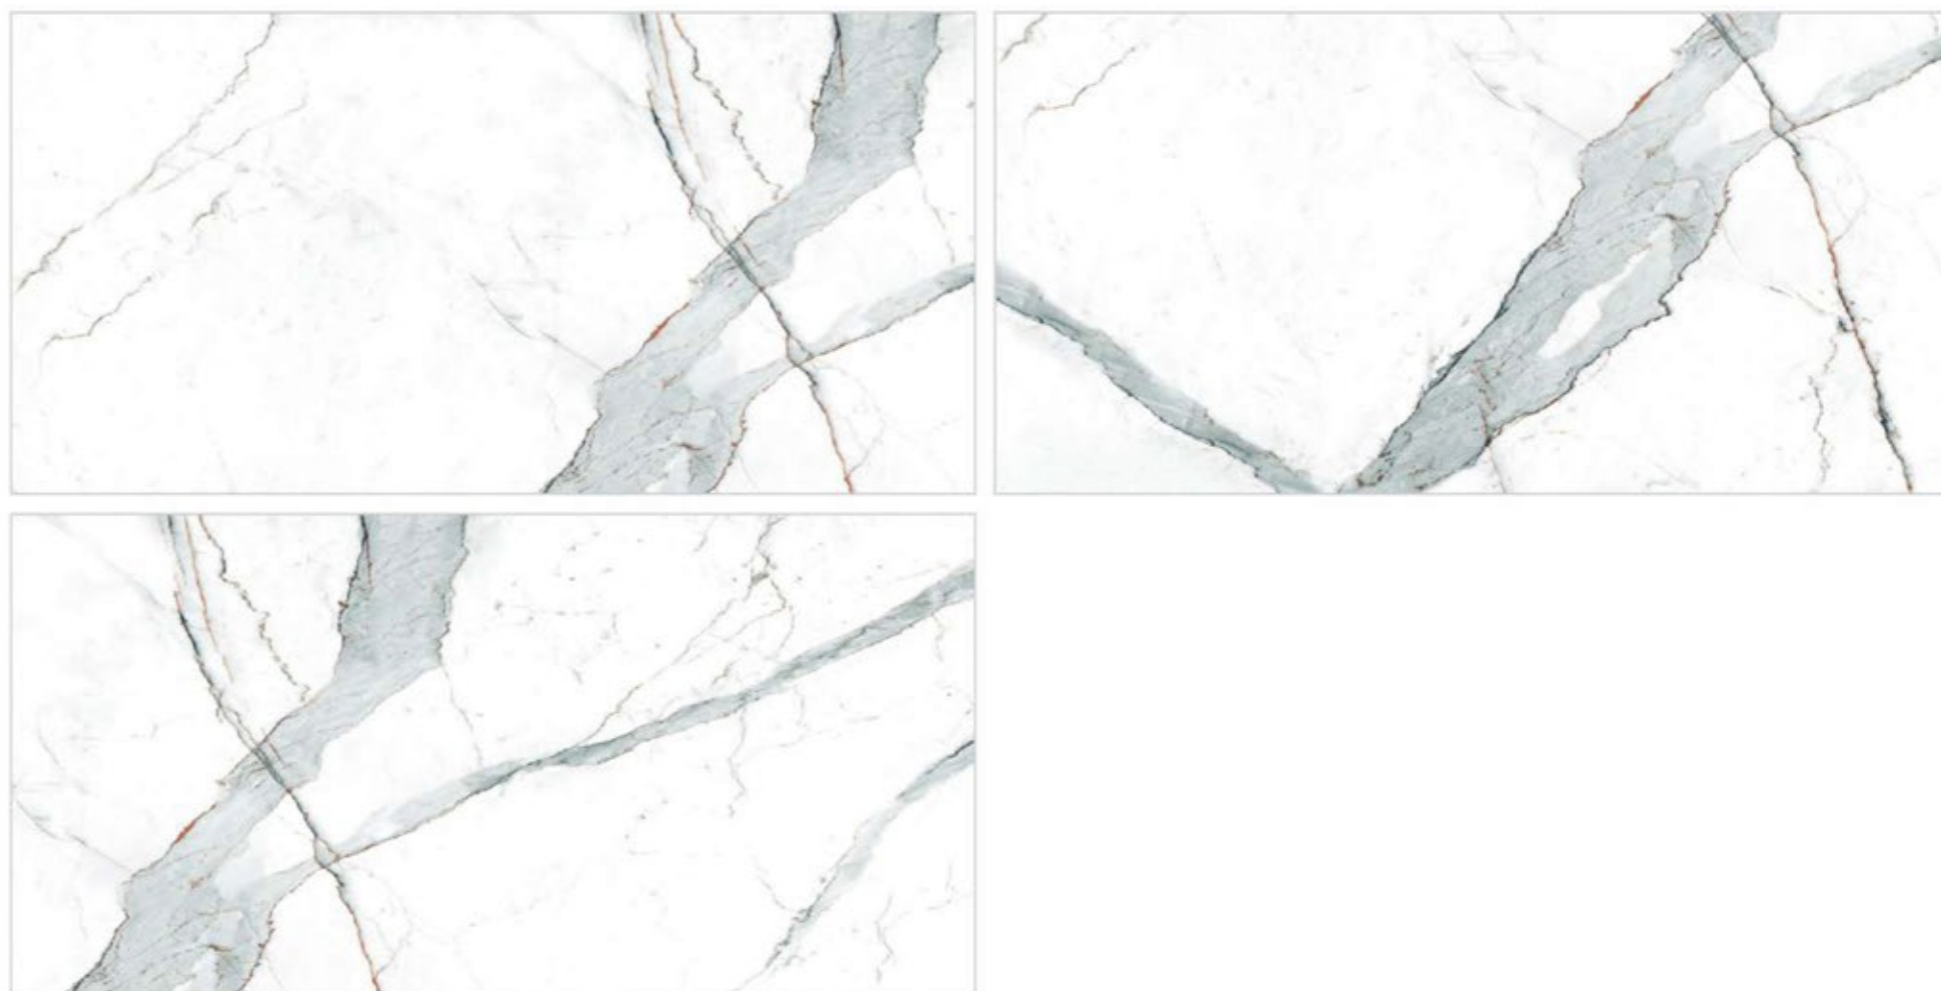

ROCKER COLLECTION