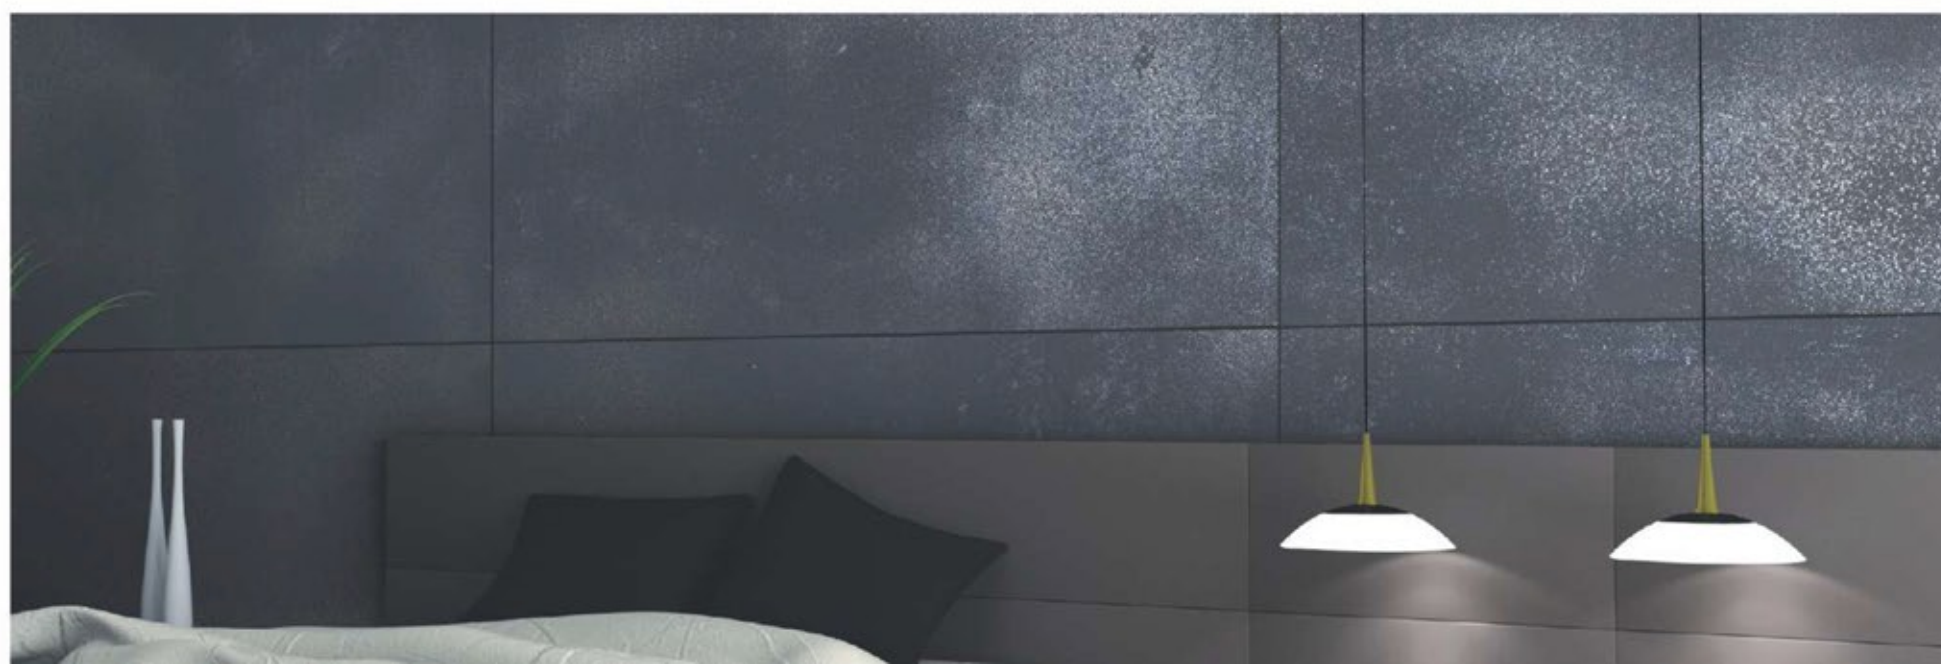

SPARKLE SAND GREY

ROCKER ON MATTE SURFACE	
4 RANDOM	800x1600mm