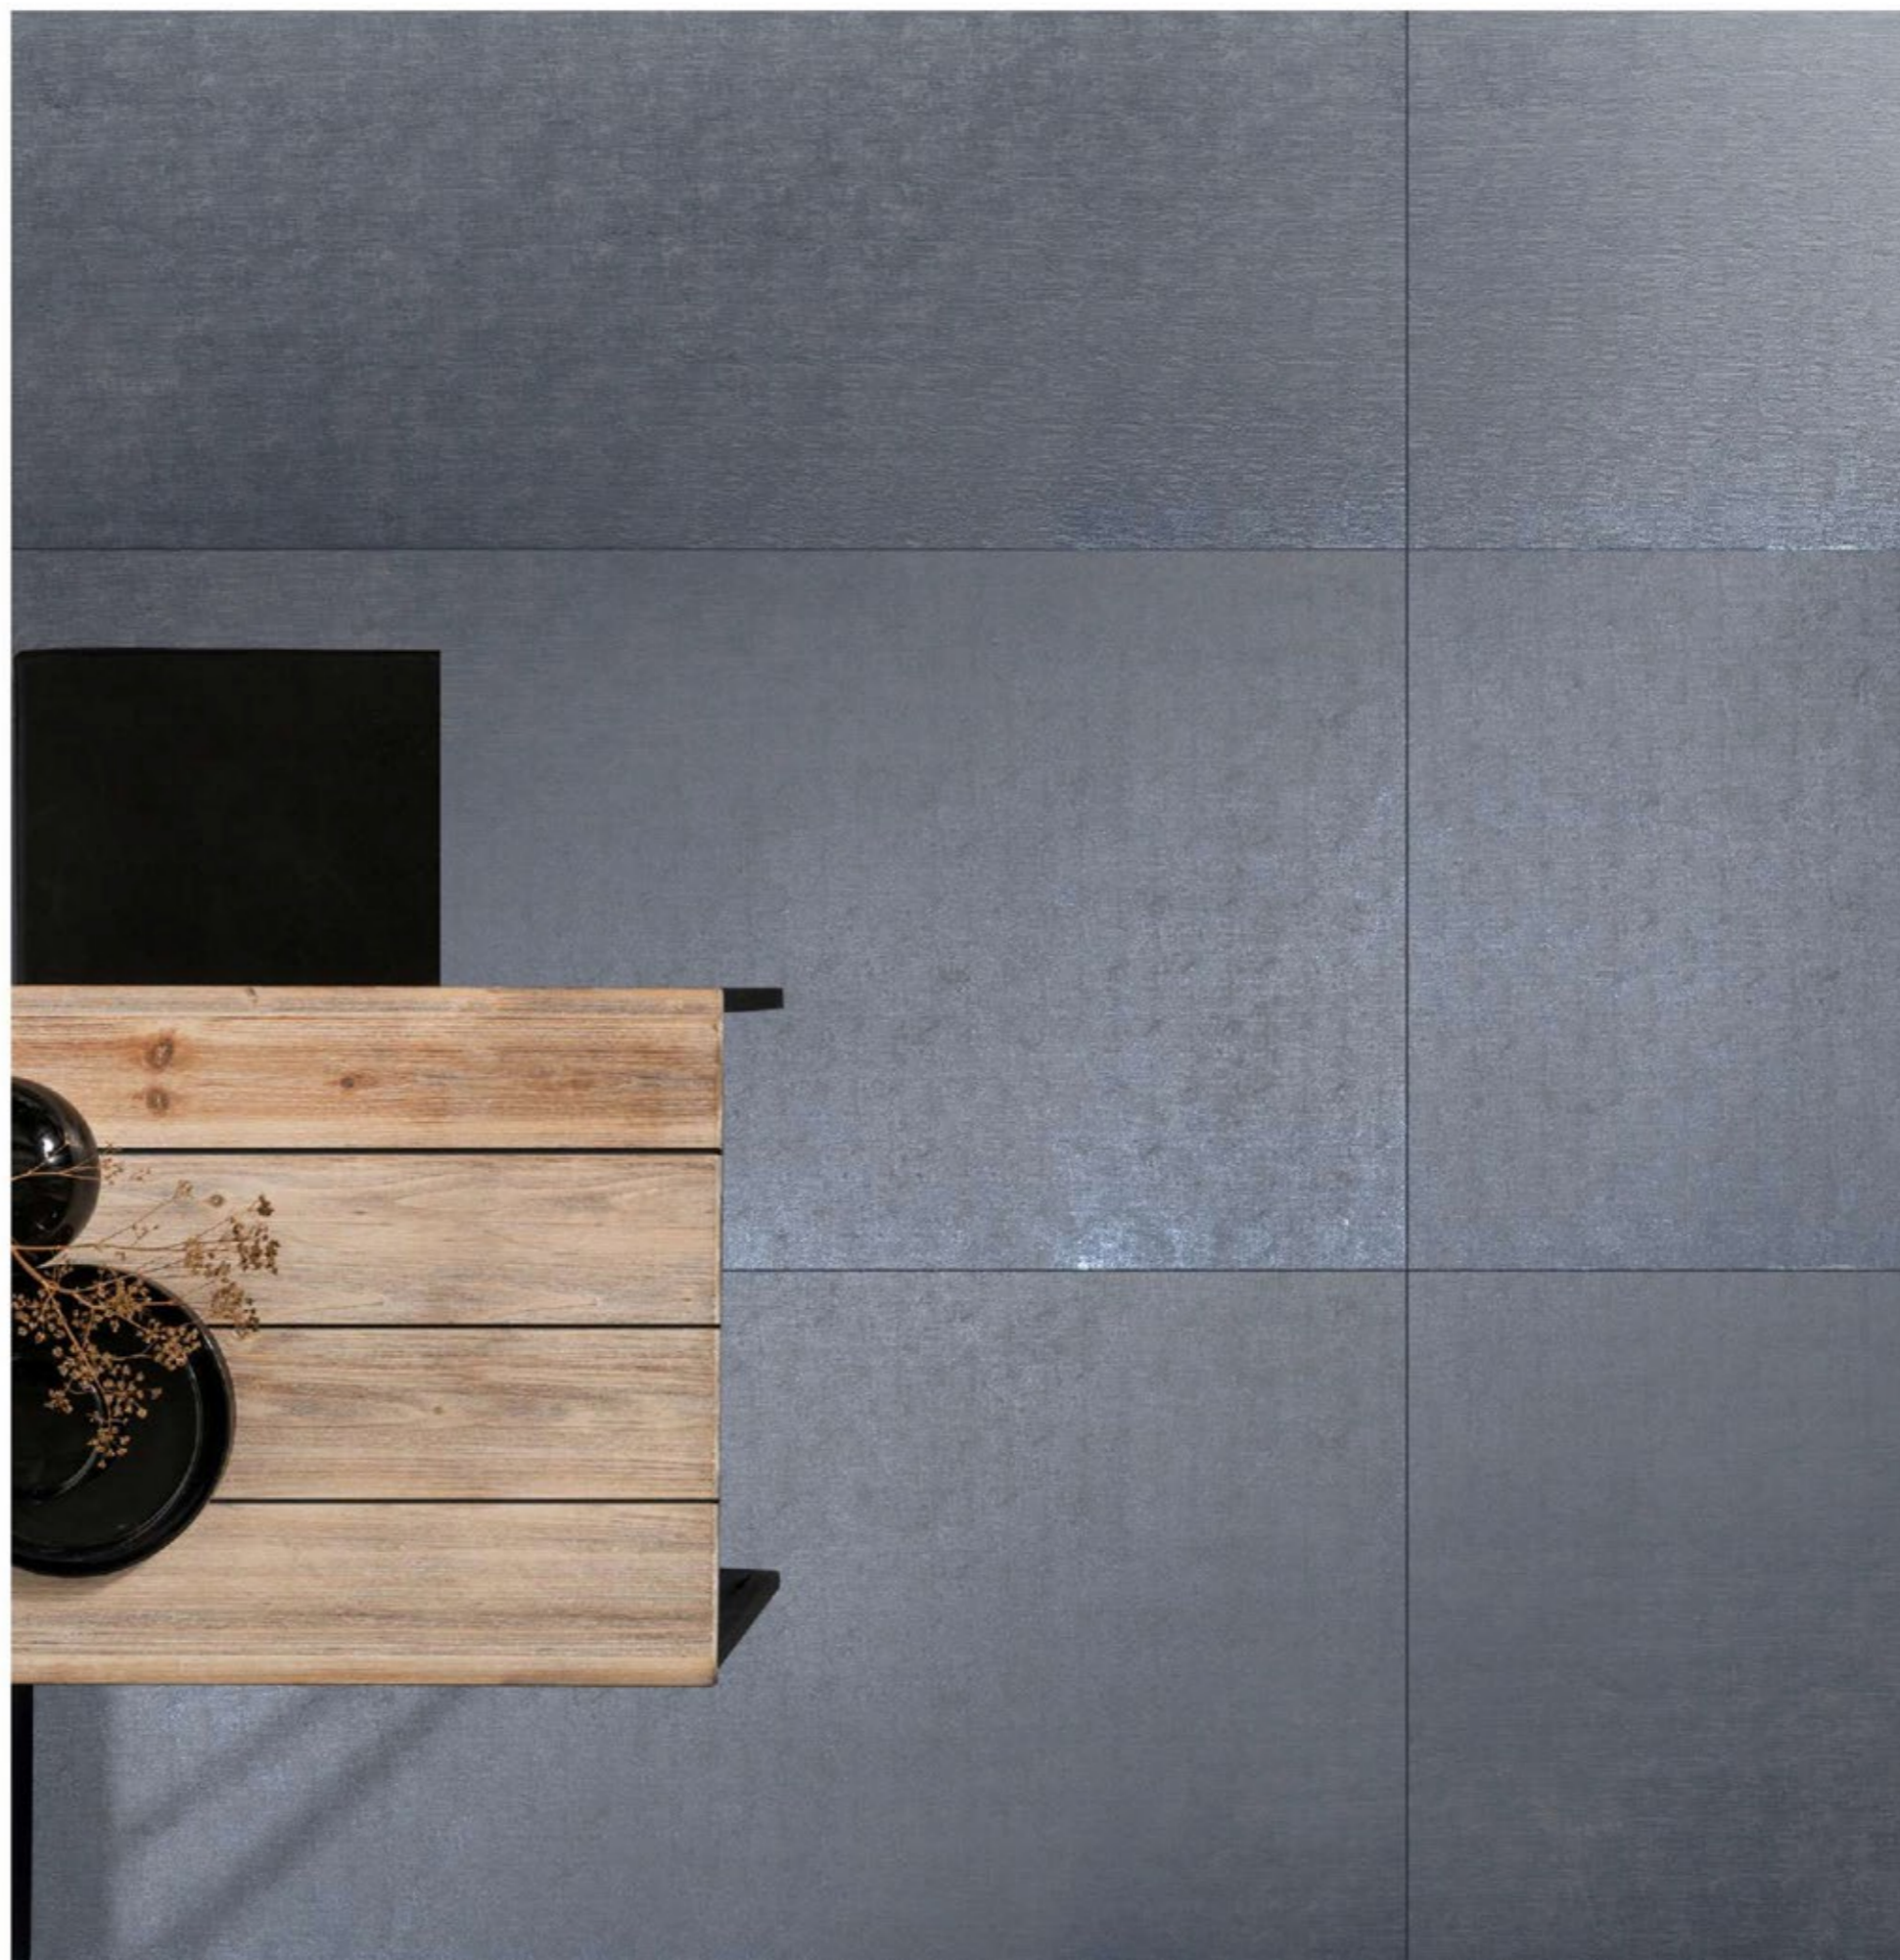

### LINEN IVORY

ROCKER ON MATTE SURFACE

1 RANDOM 800x1600mm

**ROCKER** COLLECTION

**LINEN STEEL**

ROCKER ON MATTE SURFACE	
1 RANDOM	800x1600mm