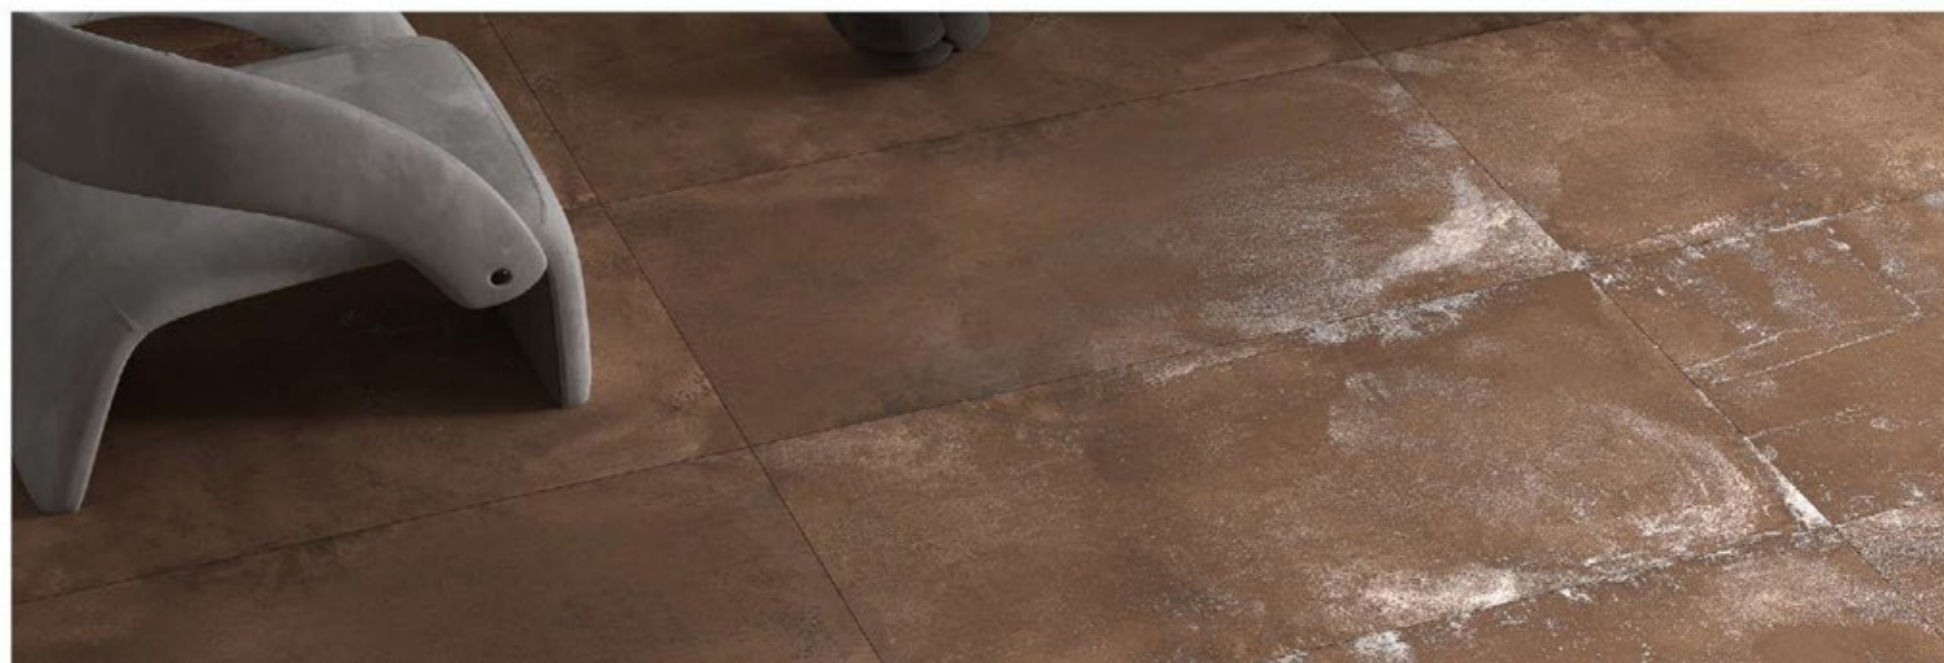

DROP STONE BROWN

ROCKER ON MATTE SURFACE	
3 RANDOM	800x1600mm