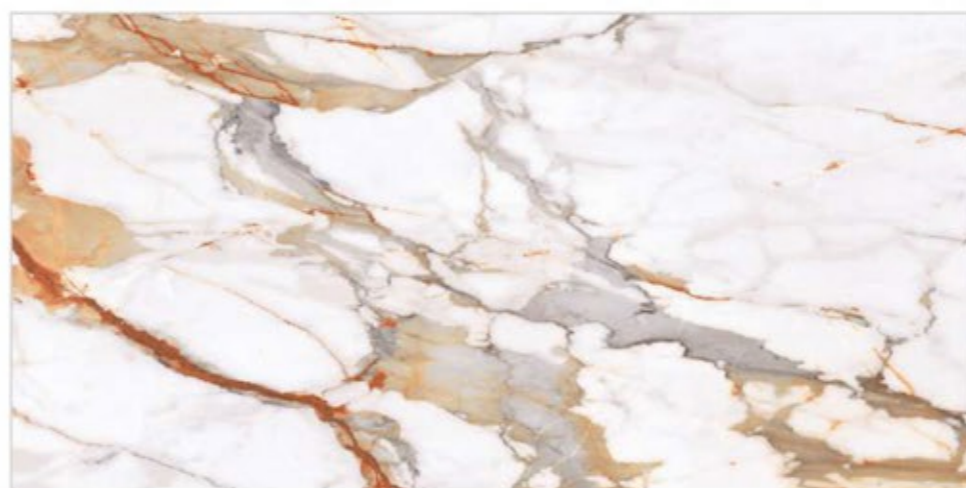

**CALCUTTA NATURAL**

GLOSSY SURFACE	
3 RANDOM	800x1600mm

Tiles Shown: CAPACHINO BEIGE

**SUPER GLOSSY** COLLECTION

**CAPACHINO BEIGE**

GLOSSY SURFACE	
3 RANDOM	800x1600mm

Tiles Shown: CARLOS WHITE

**SUPER GLOSSY** COLLECTION