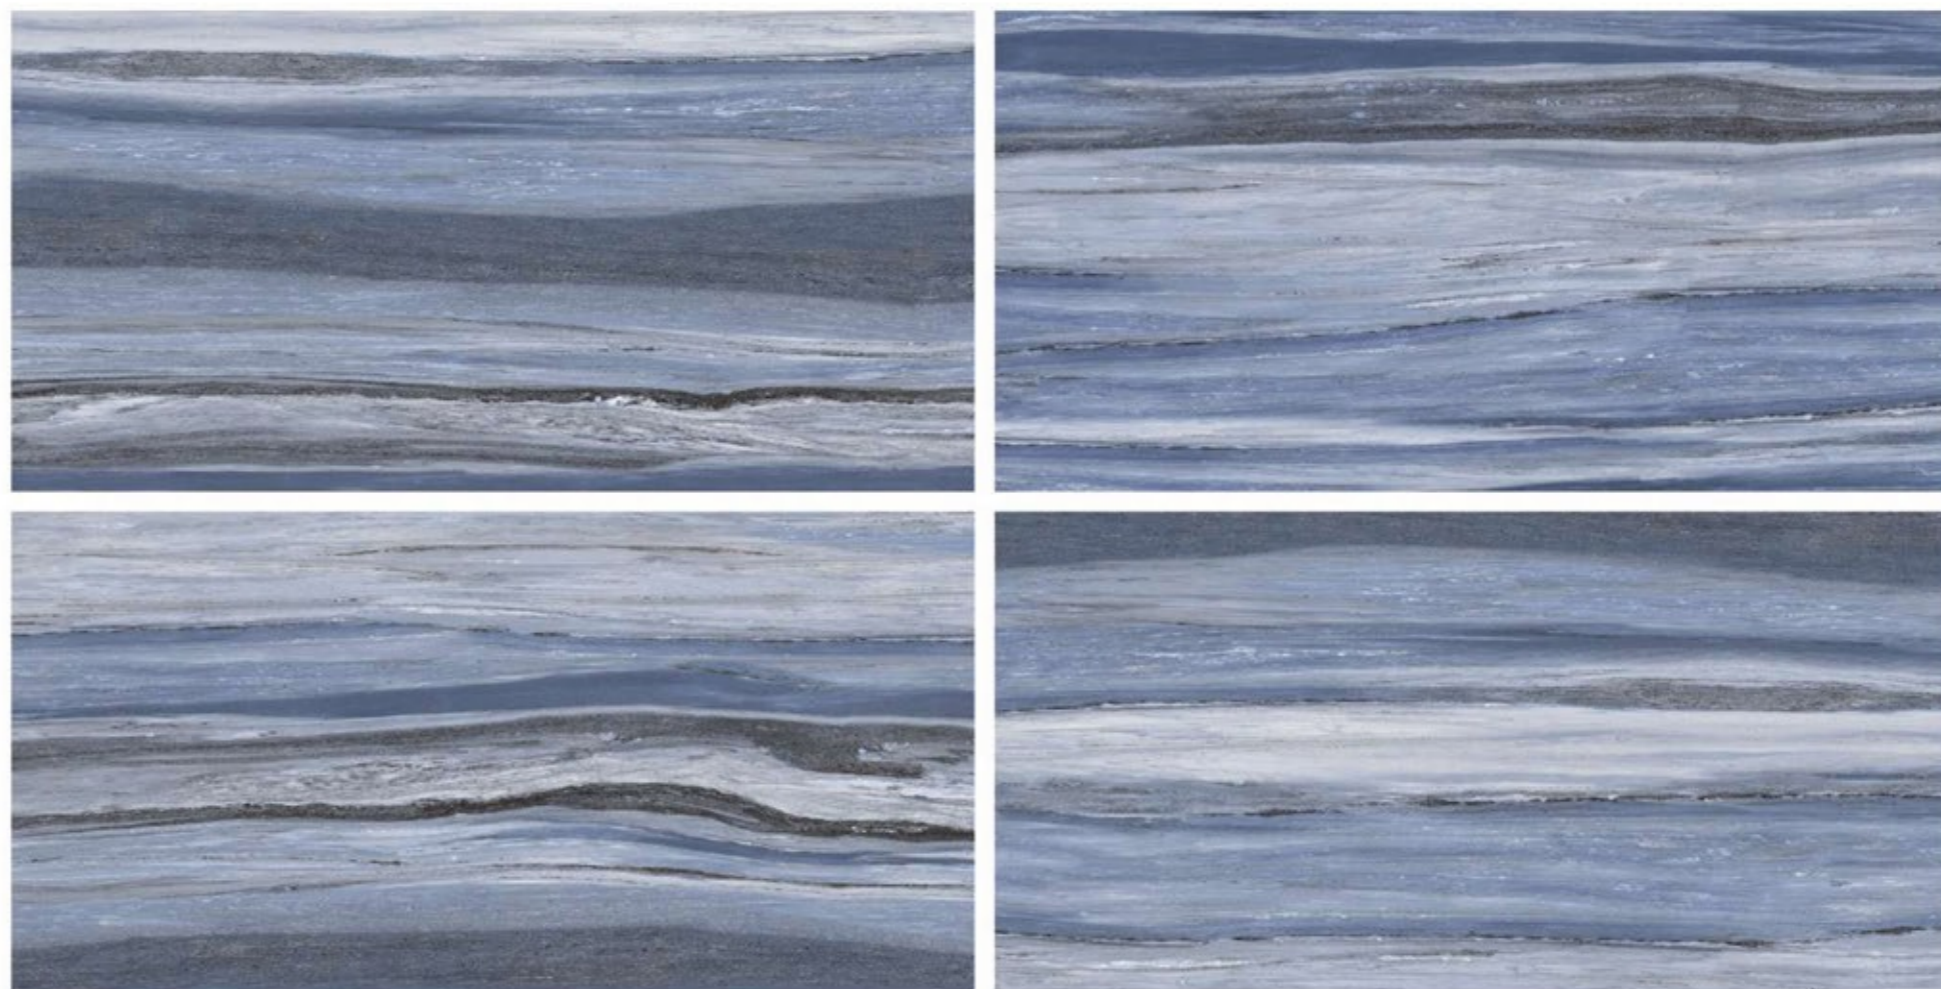

SUPER GLOSSY COLLECTION