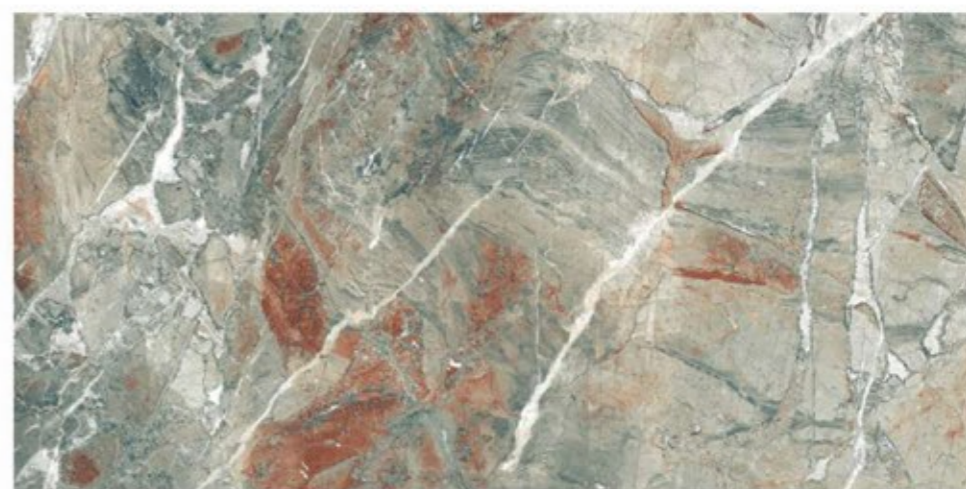

SUPER GLOSSY COLLECTION