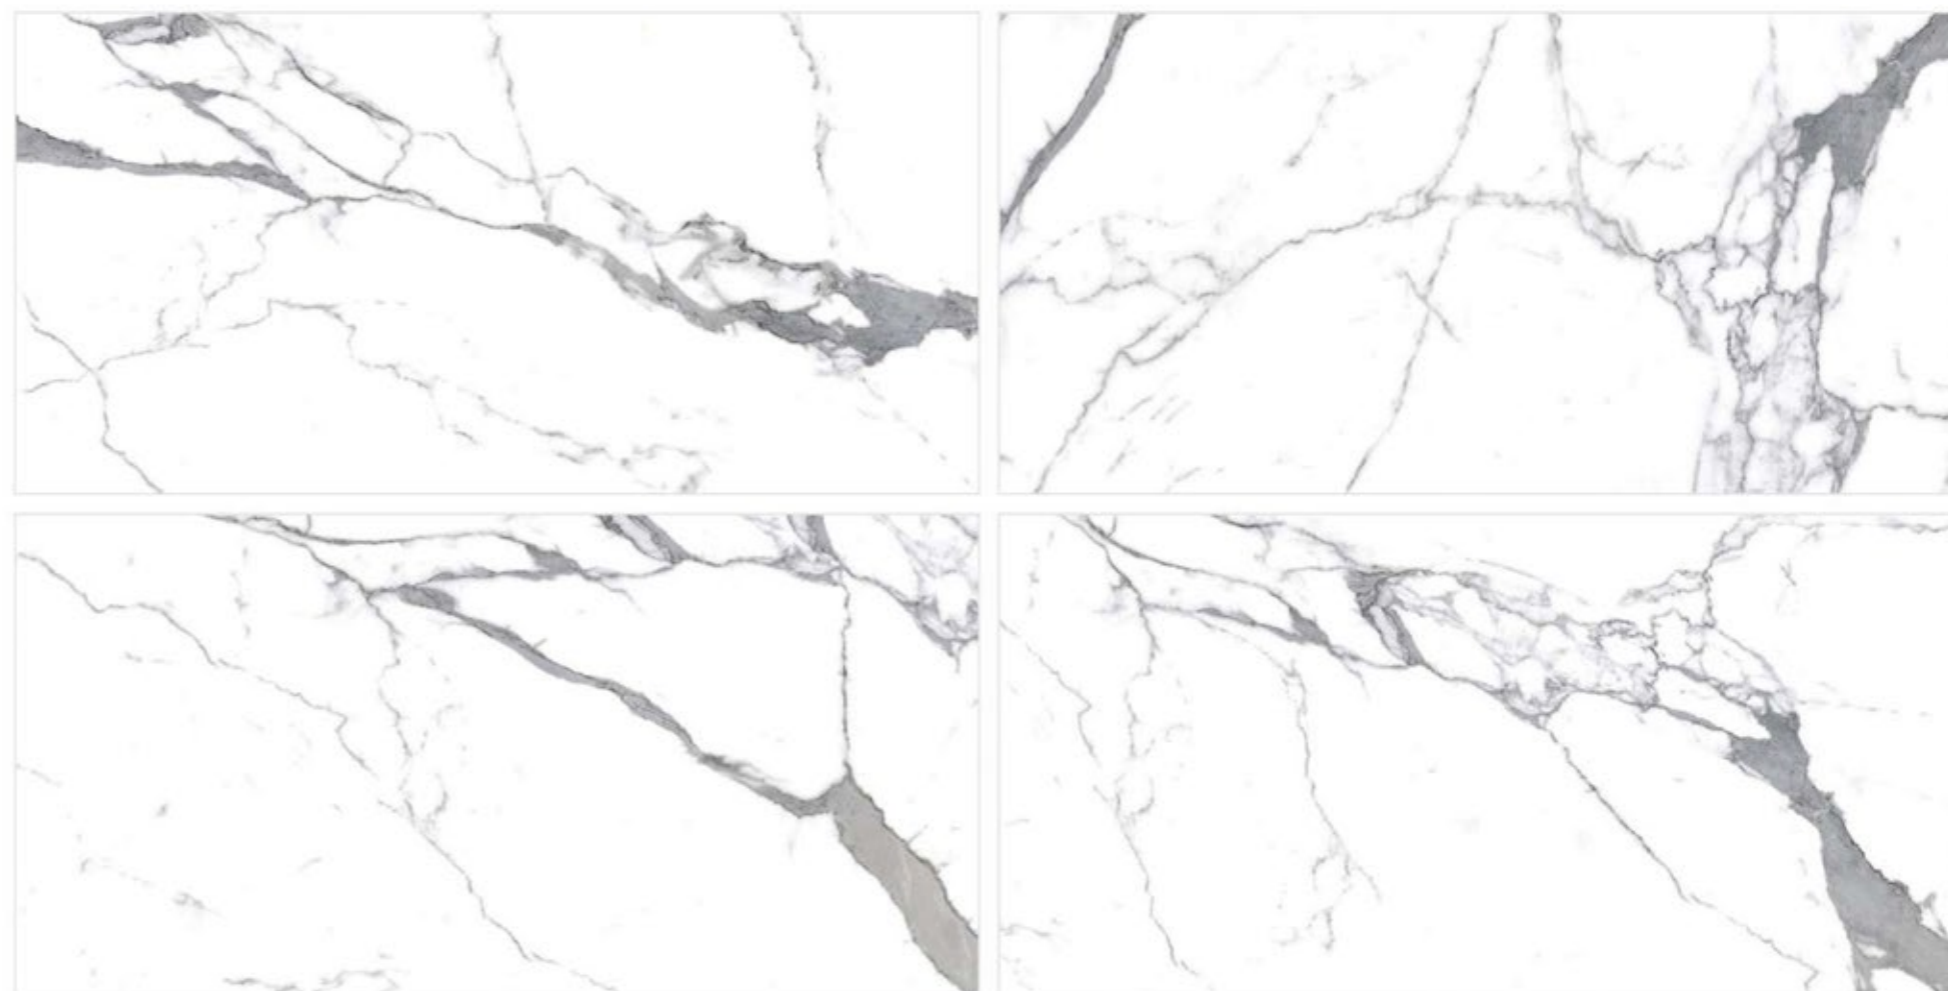

**LURA SILVER**

GLOSSY SURFACE	
4 RANDOM	800x1600mm

**SUPER GLOSSY** COLLECTION

**LUXURE IVORY**

GLOSSY SURFACE	
4 RANDOM	800x1600mm

Tiles Shown: MAPLE STATUARIO

**SUPER GLOSSY** COLLECTION

**MAPLE STATUARIO**