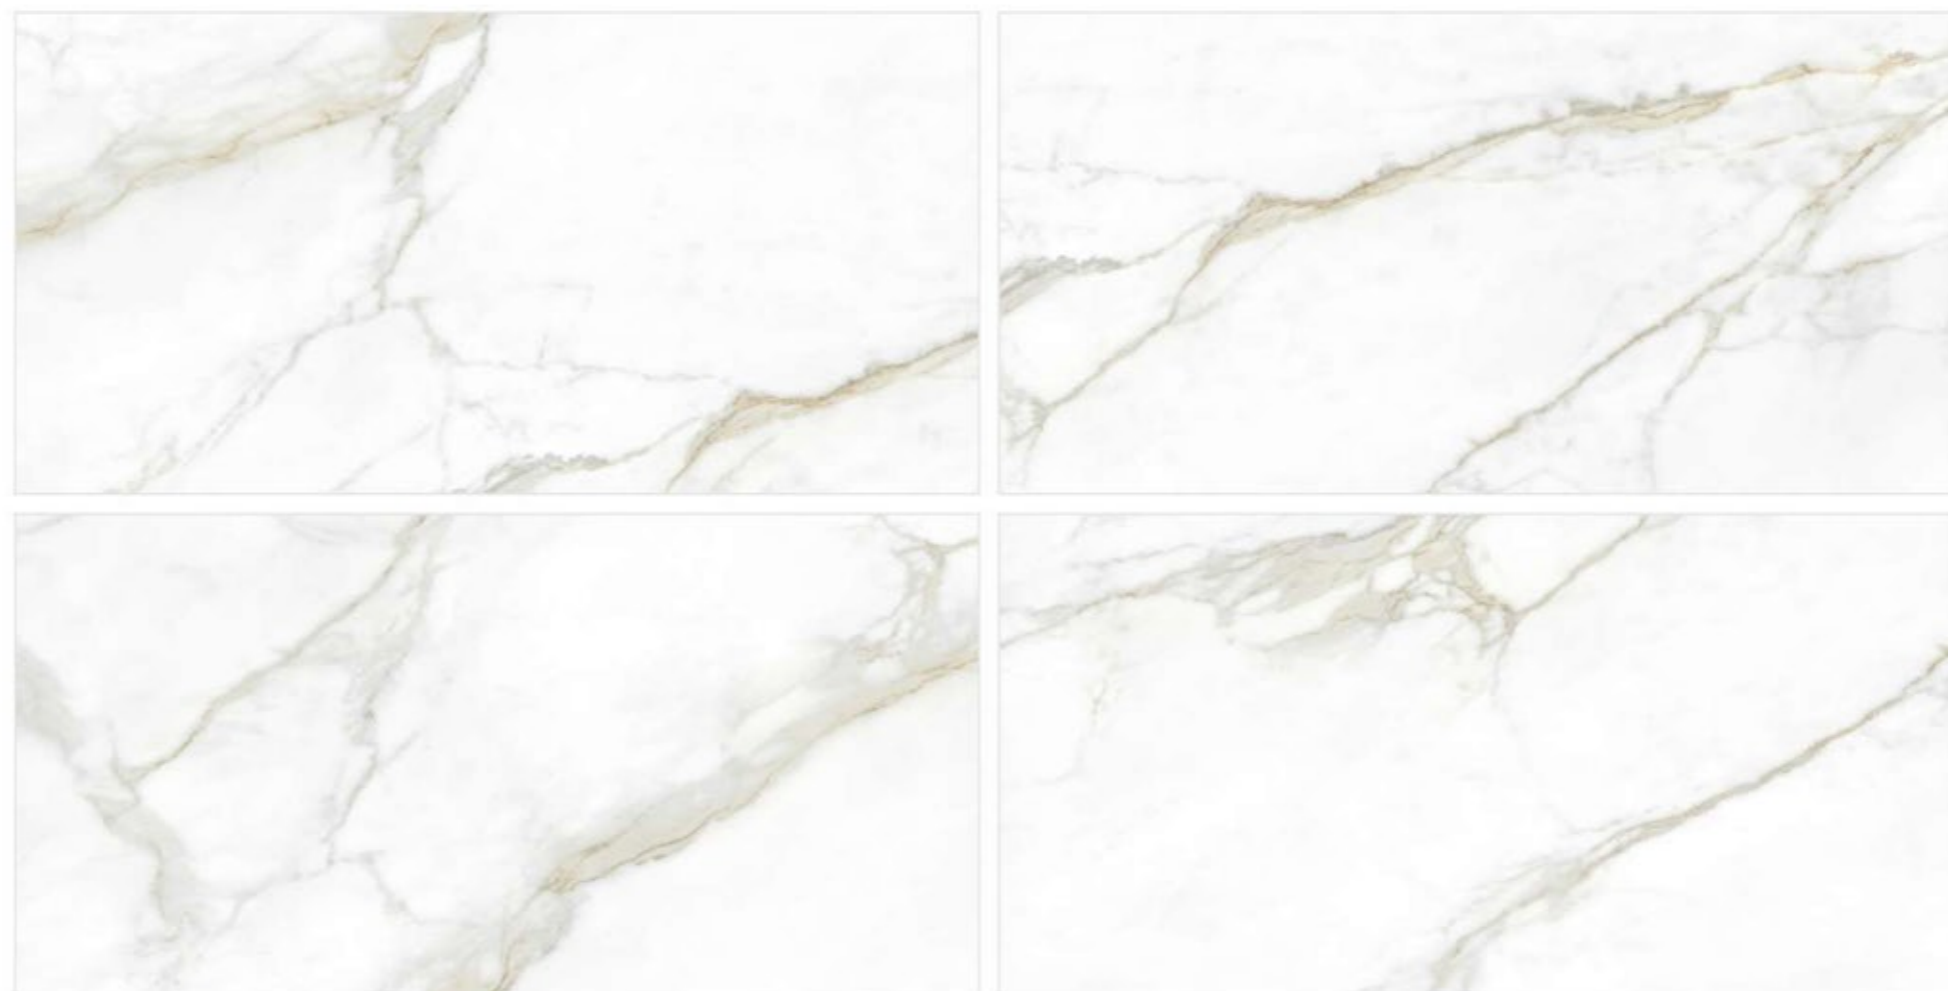

**CARLOS WHITE**

GLOSSY SURFACE	
3 RANDOM	800x1600mm

**SUPER GLOSSY** COLLECTION

**CIERA CARAMEL**

GLOSSY SURFACE	
4 RANDOM	800x1600mm

Tiles Shown: DIAMOND GOLD

**SUPER GLOSSY** COLLECTION

**DIAMOND GOLD**