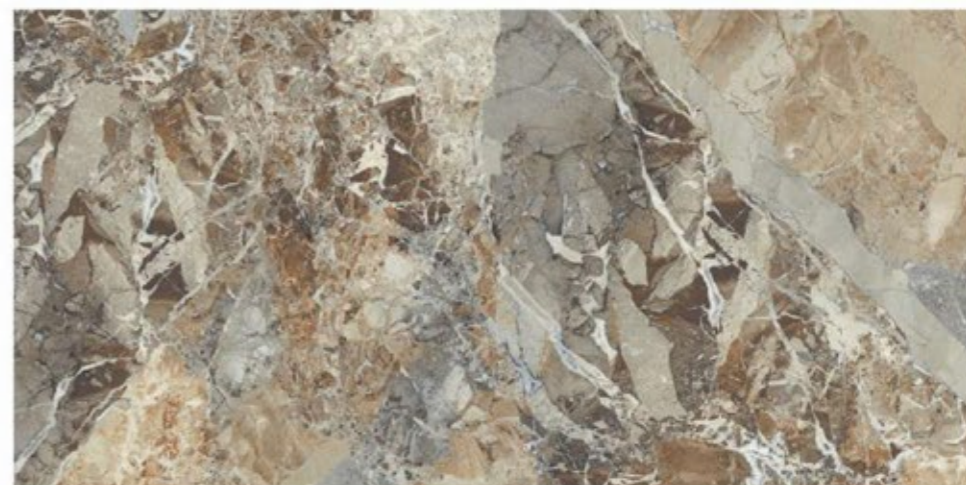

4 RANDOM | 800x1600mm

**SUPER GLOSSY** COLLECTION

**BLUE BRECCIA**

GLOSSY SURFACE	
4 RANDOM	800x1600mm

**SUPER GLOSSY** COLLECTION

**BOTTOCINO**

GLOSSY SURFACE	
5 RANDOM	800x1600mm

Tiles Shown: BRECCIA ANTHRACITE