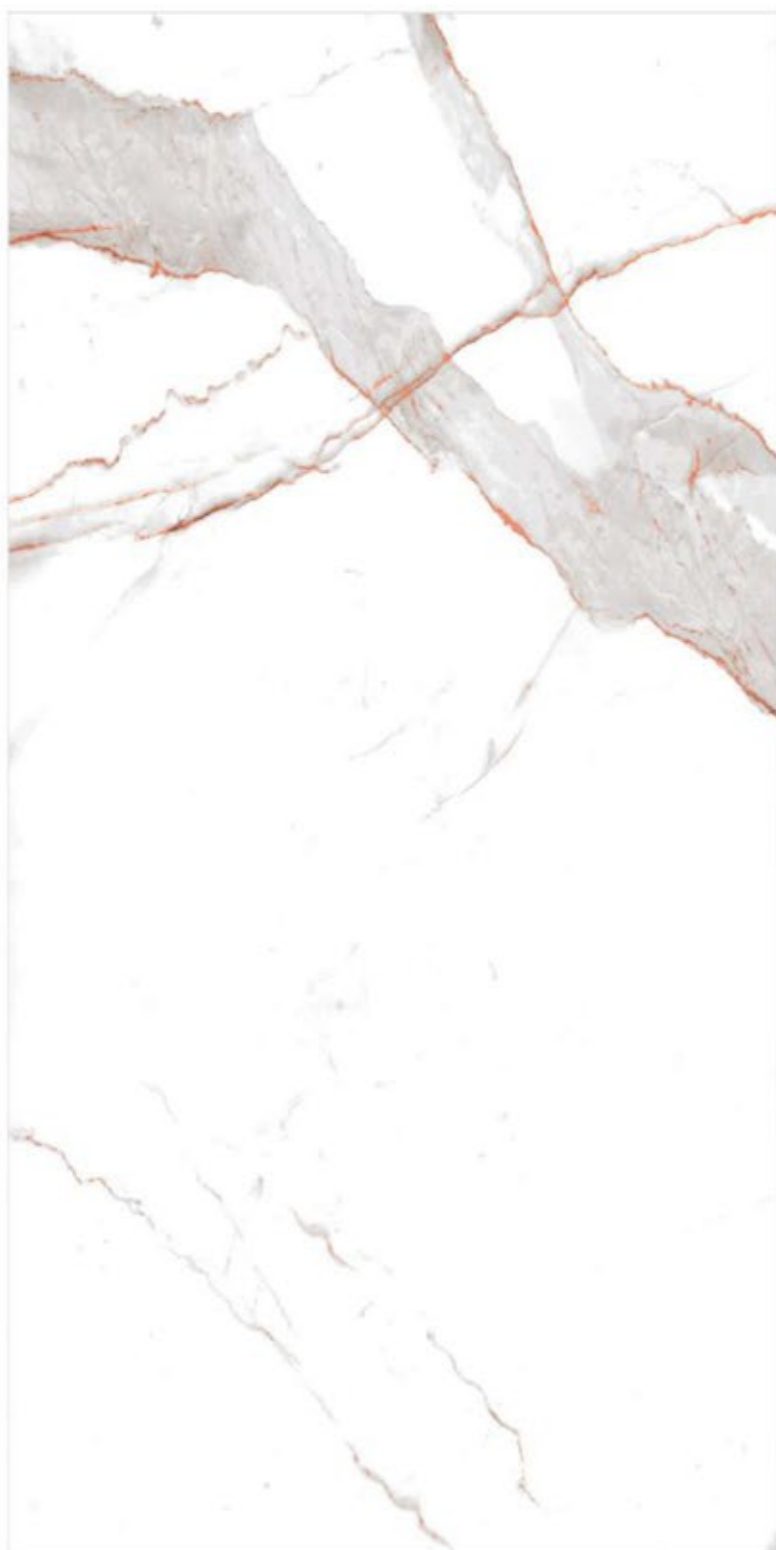

SUPER GLOSSY COLLECTION