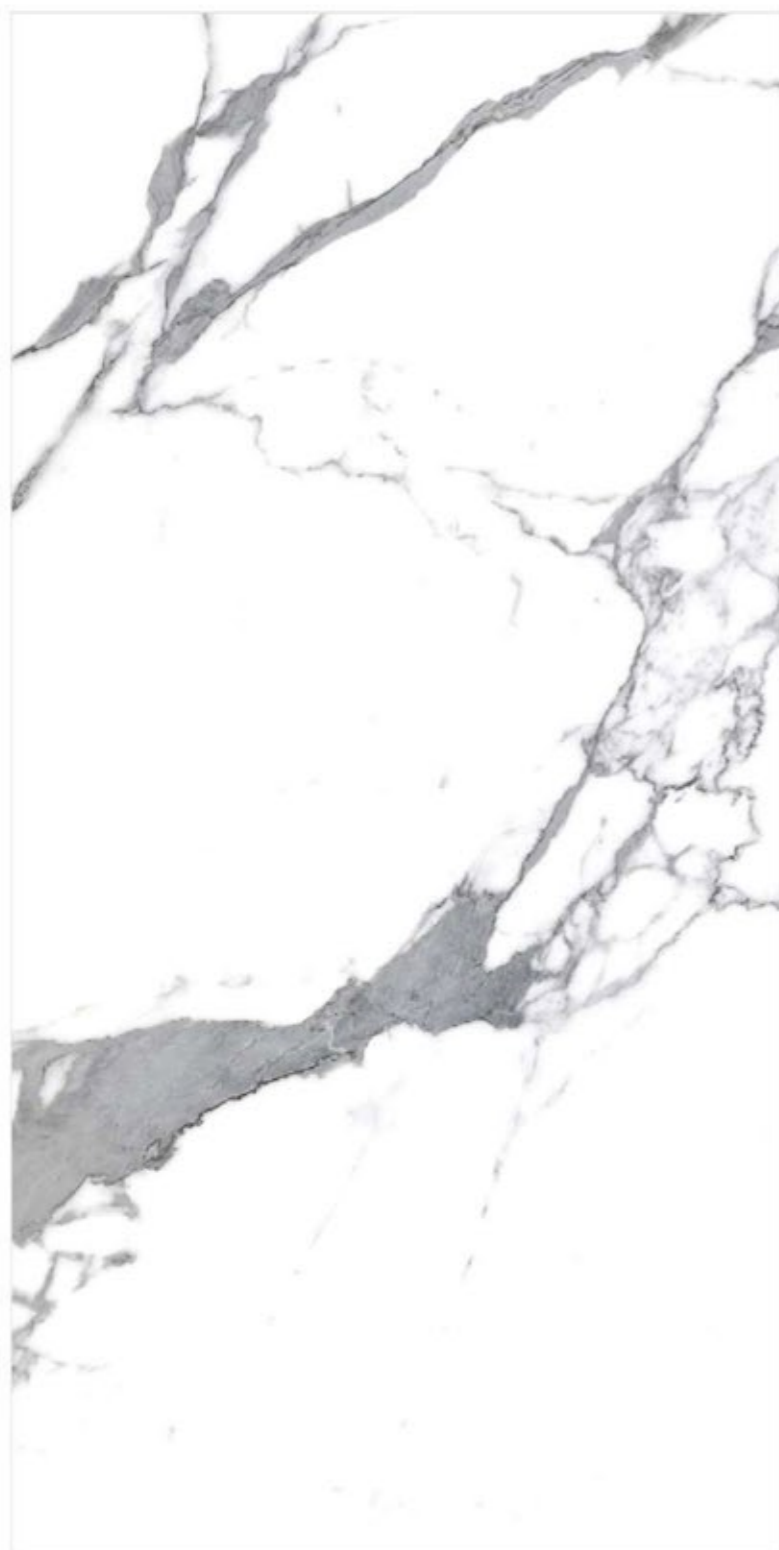

**LURA SILVER**

GLOSSY SURFACE	
4 RANDOM	800x1600mm

**SUPER GLOSSY** COLLECTION

**LUXURE IVORY**

GLOSSY SURFACE	
4 RANDOM	800x1600mm

Tiles Shown: MAPLE STATUARIO

**SUPER GLOSSY** COLLECTION

**MAPLE STATUARIO**