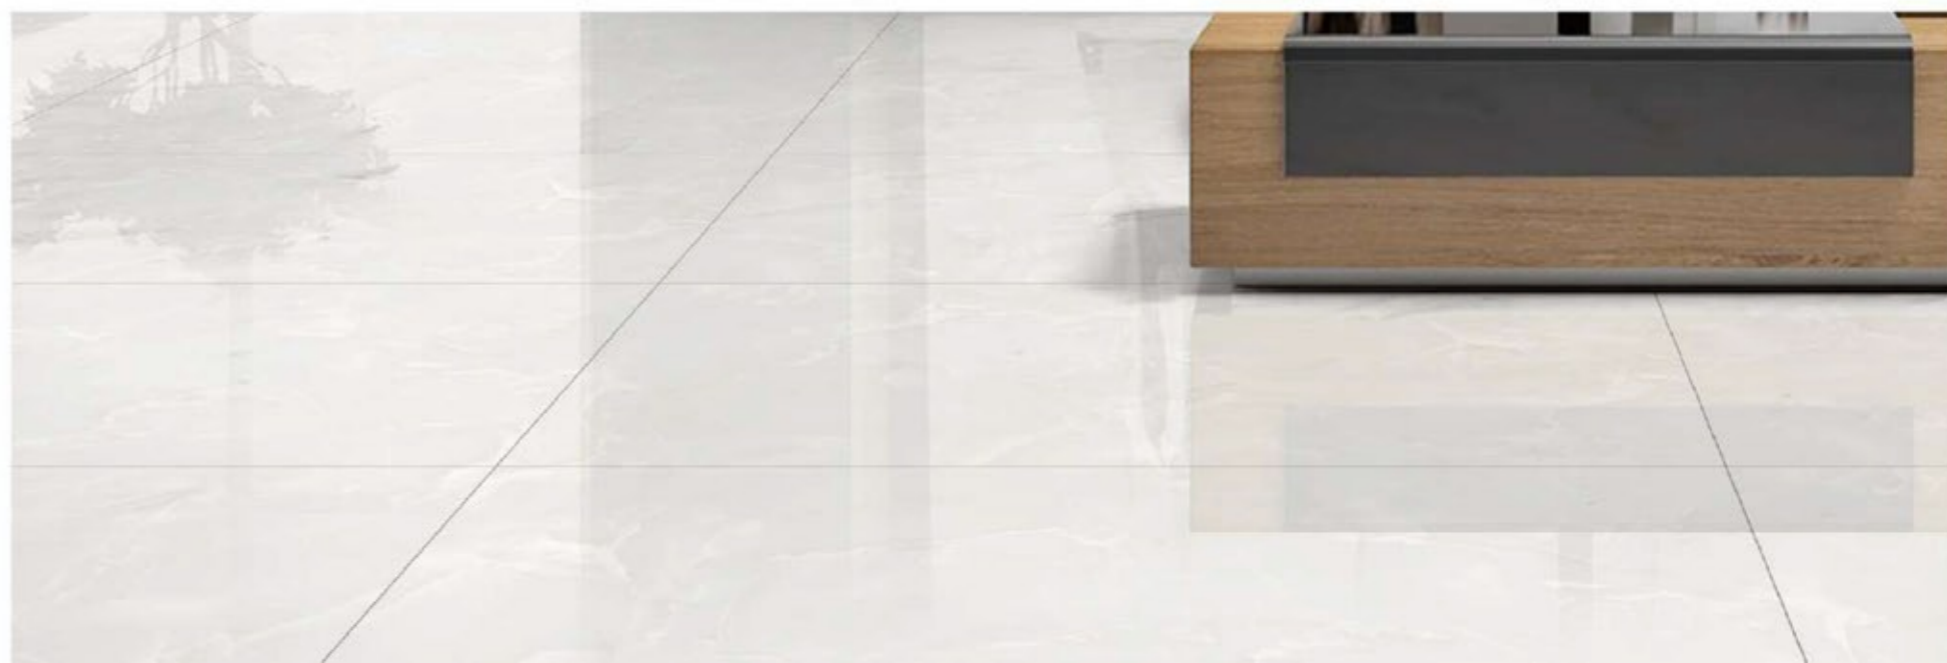

**SUPER GLOSSY** COLLECTION

**MOUNTAIN WHITE**

GLOSSY SURFACE	
4 RANDOM	800x1600mm

Tiles Shown: NEEV GLACIER ONYX BIANCO

**SUPER GLOSSY** COLLECTION

**NEEV GLACIER ONYX BIANCO**

GLOSSY SURFACE	
3 RANDOM	800x1600mm