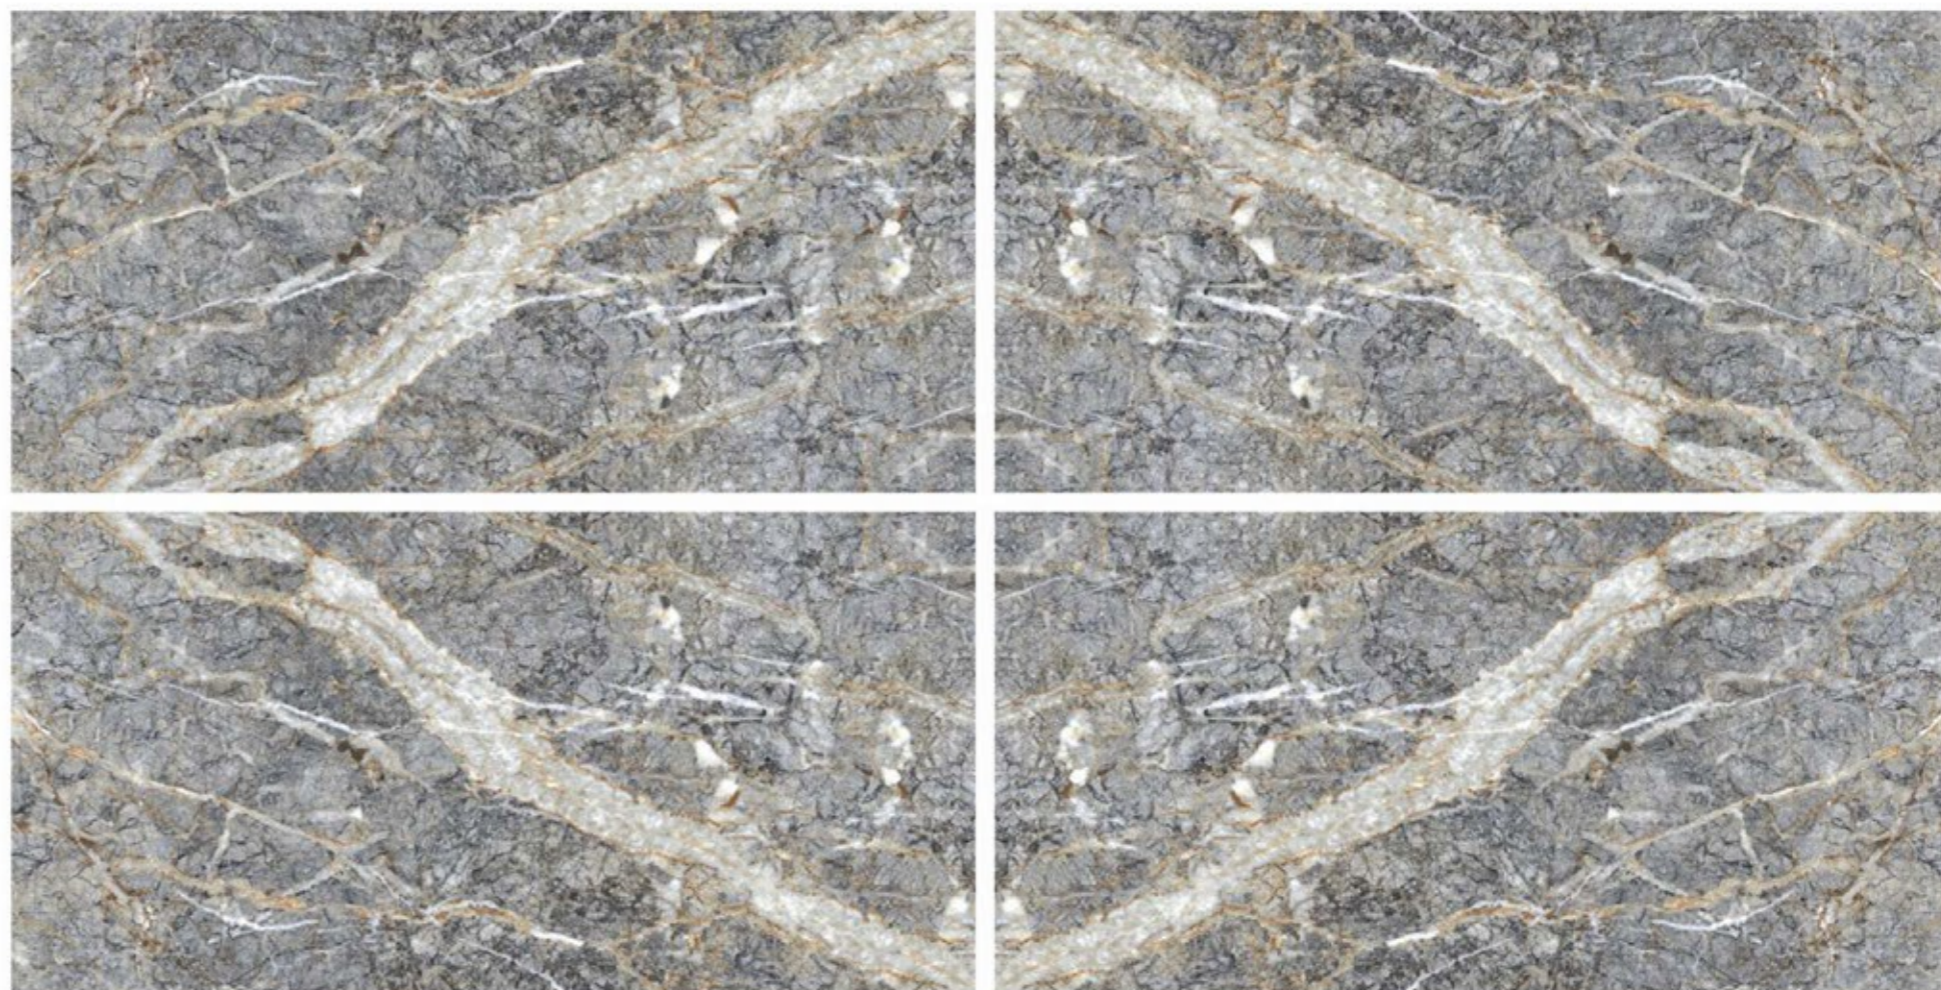

Tiles Shown: GRIGIO CARNICO BOOKMATCH

**SUPER GLOSSY** COLLECTION

**GRIGIO CARNICO BOOKMATCH**

GLOSSY SURFACE	
BOOKMATCH	800x1600mm

Tiles Shown: ROCKSTONE GREY BOOKMATCH

**SUPER GLOSSY** COLLECTION

**ROCKSTONE GREY BOOKMATCH**