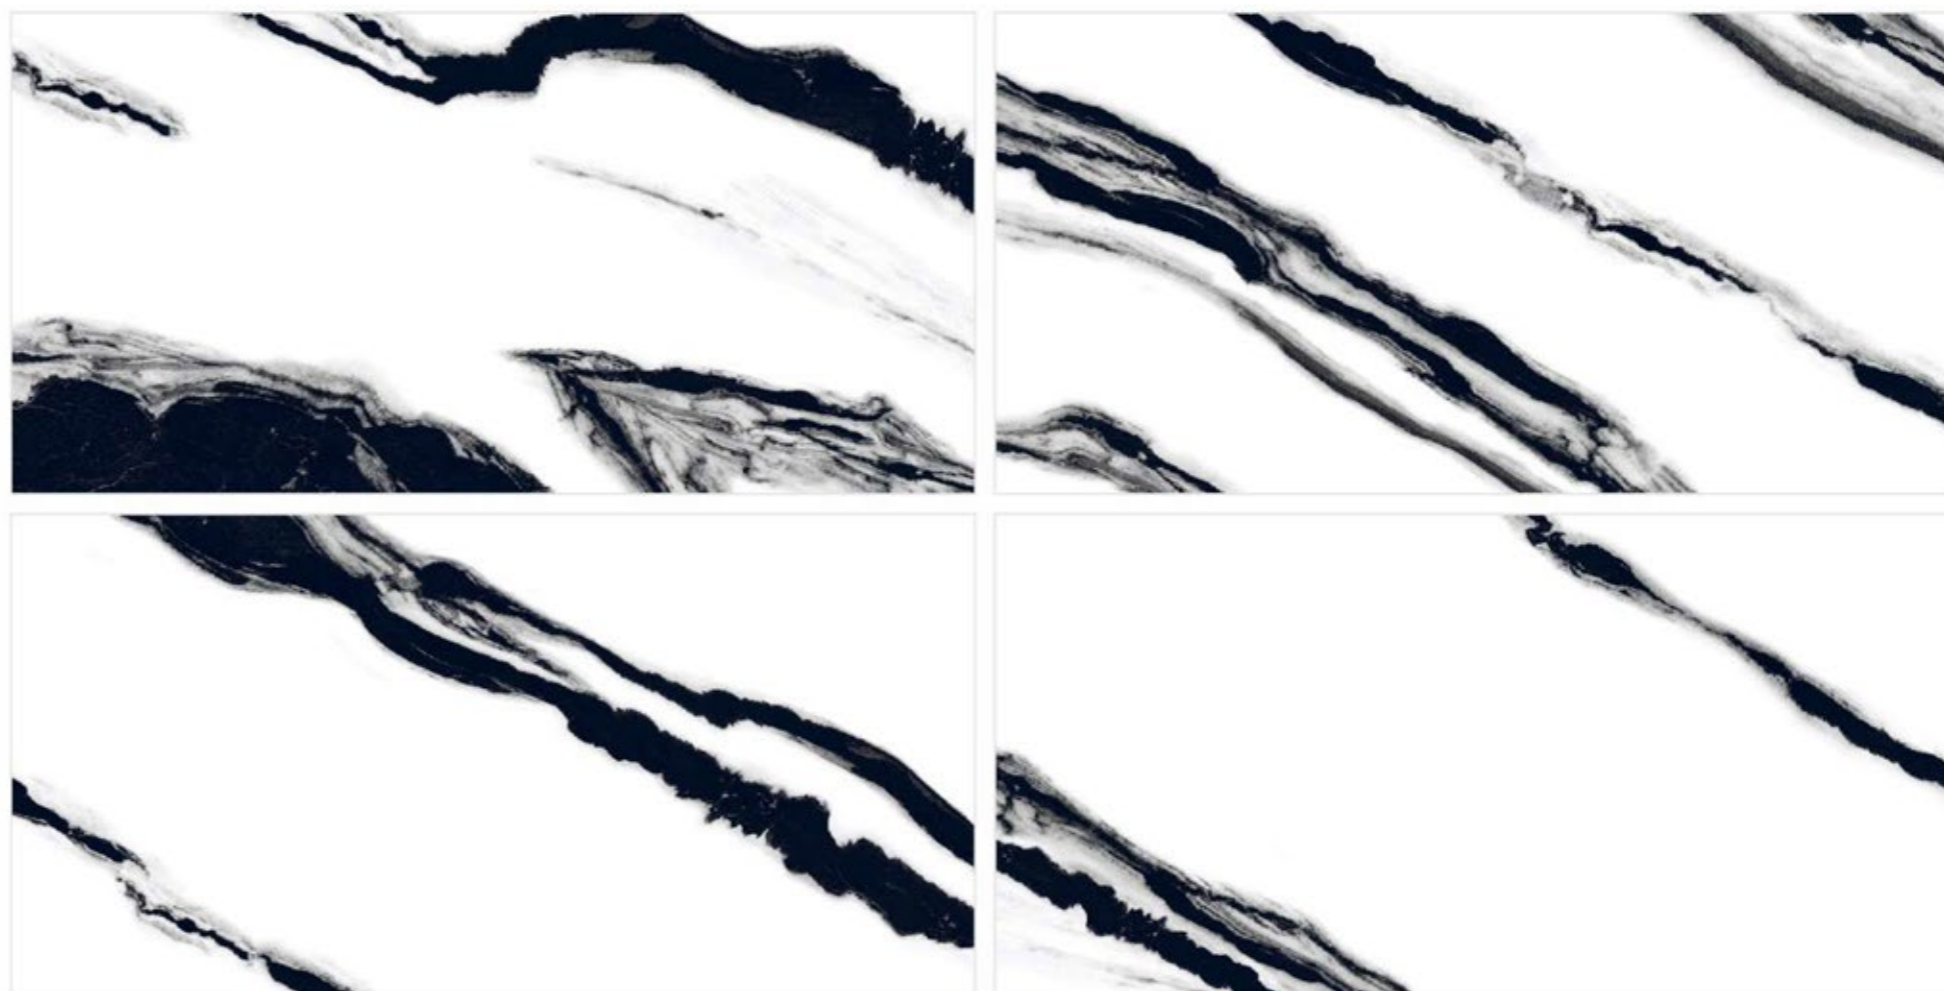

SUPER GLOSSY COLLECTION