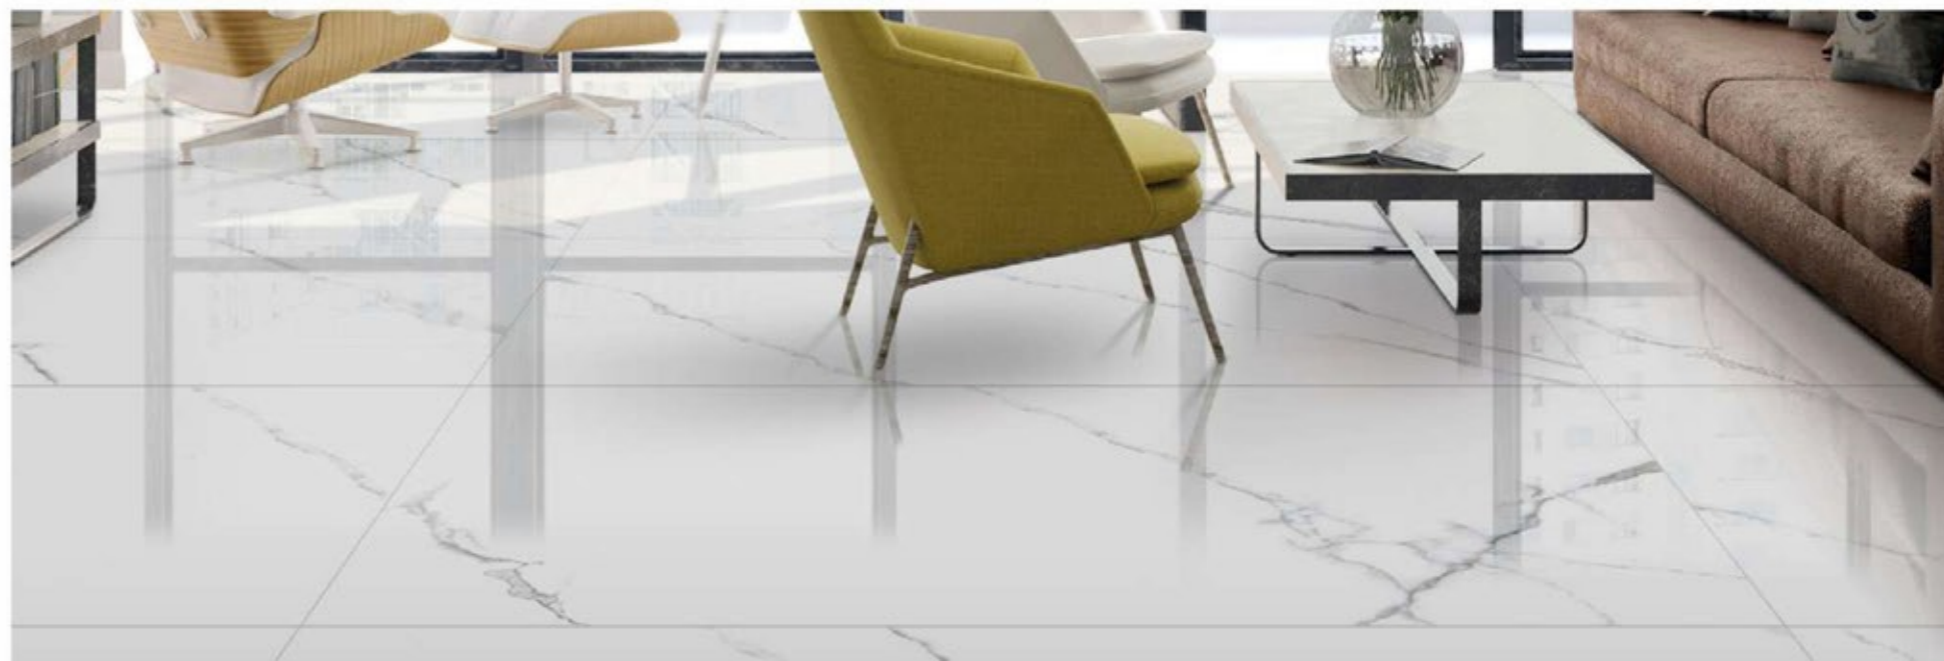

STATUARIO NEW

GLOSSY SURFACE

5 RANDOM 800x1600mm