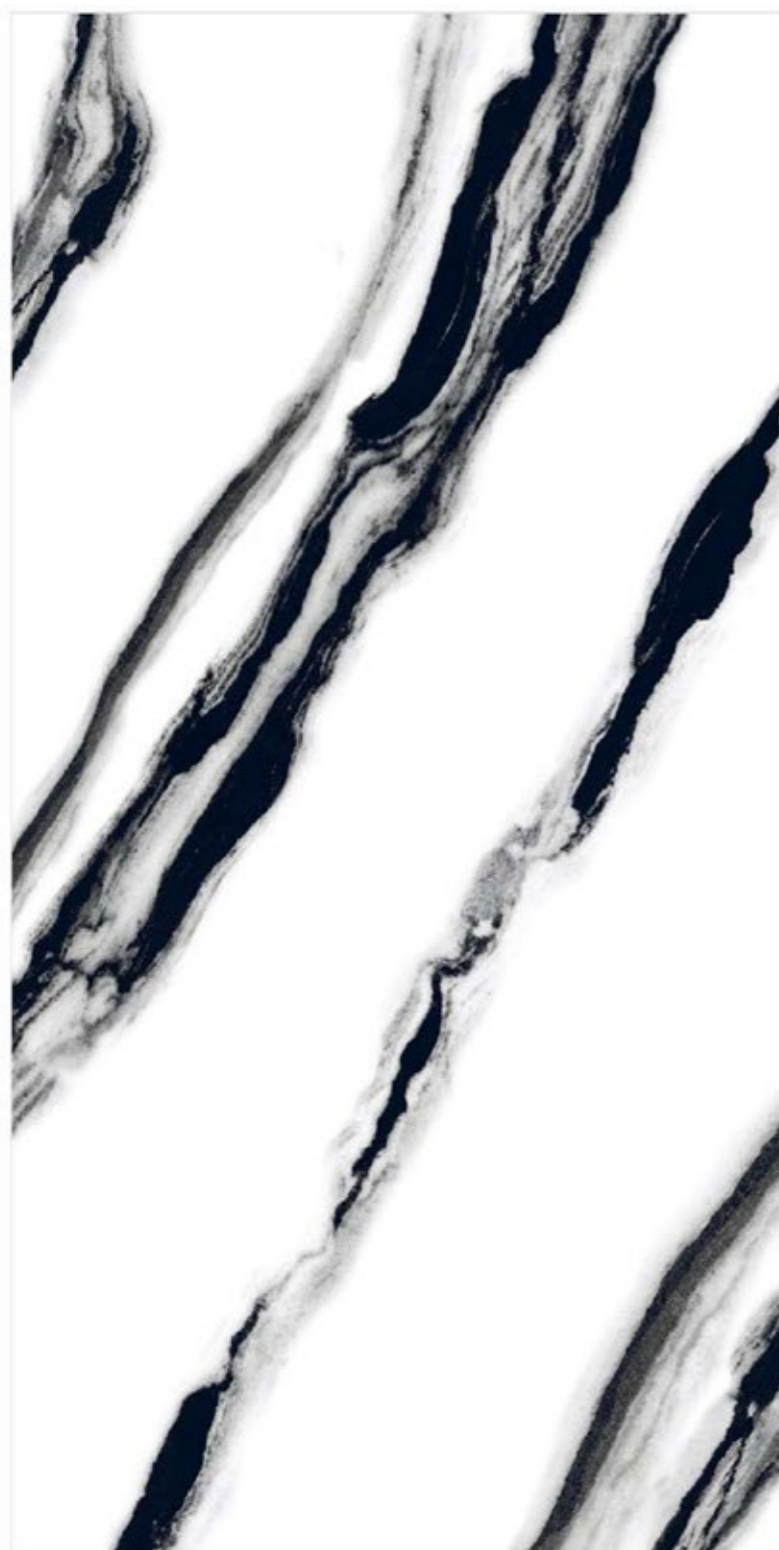

GLOSSY SURFACE	
4 RANDOM	800x1600mm

**SUPER GLOSSY** COLLECTION

**BIANCO LASA**

GLOSSY SURFACE	
3 RANDOM	800x1600mm

Tiles Shown: BLACK PANDA

**SUPER GLOSSY** COLLECTION

**BLACK PANDA**

GLOSSY SURFACE