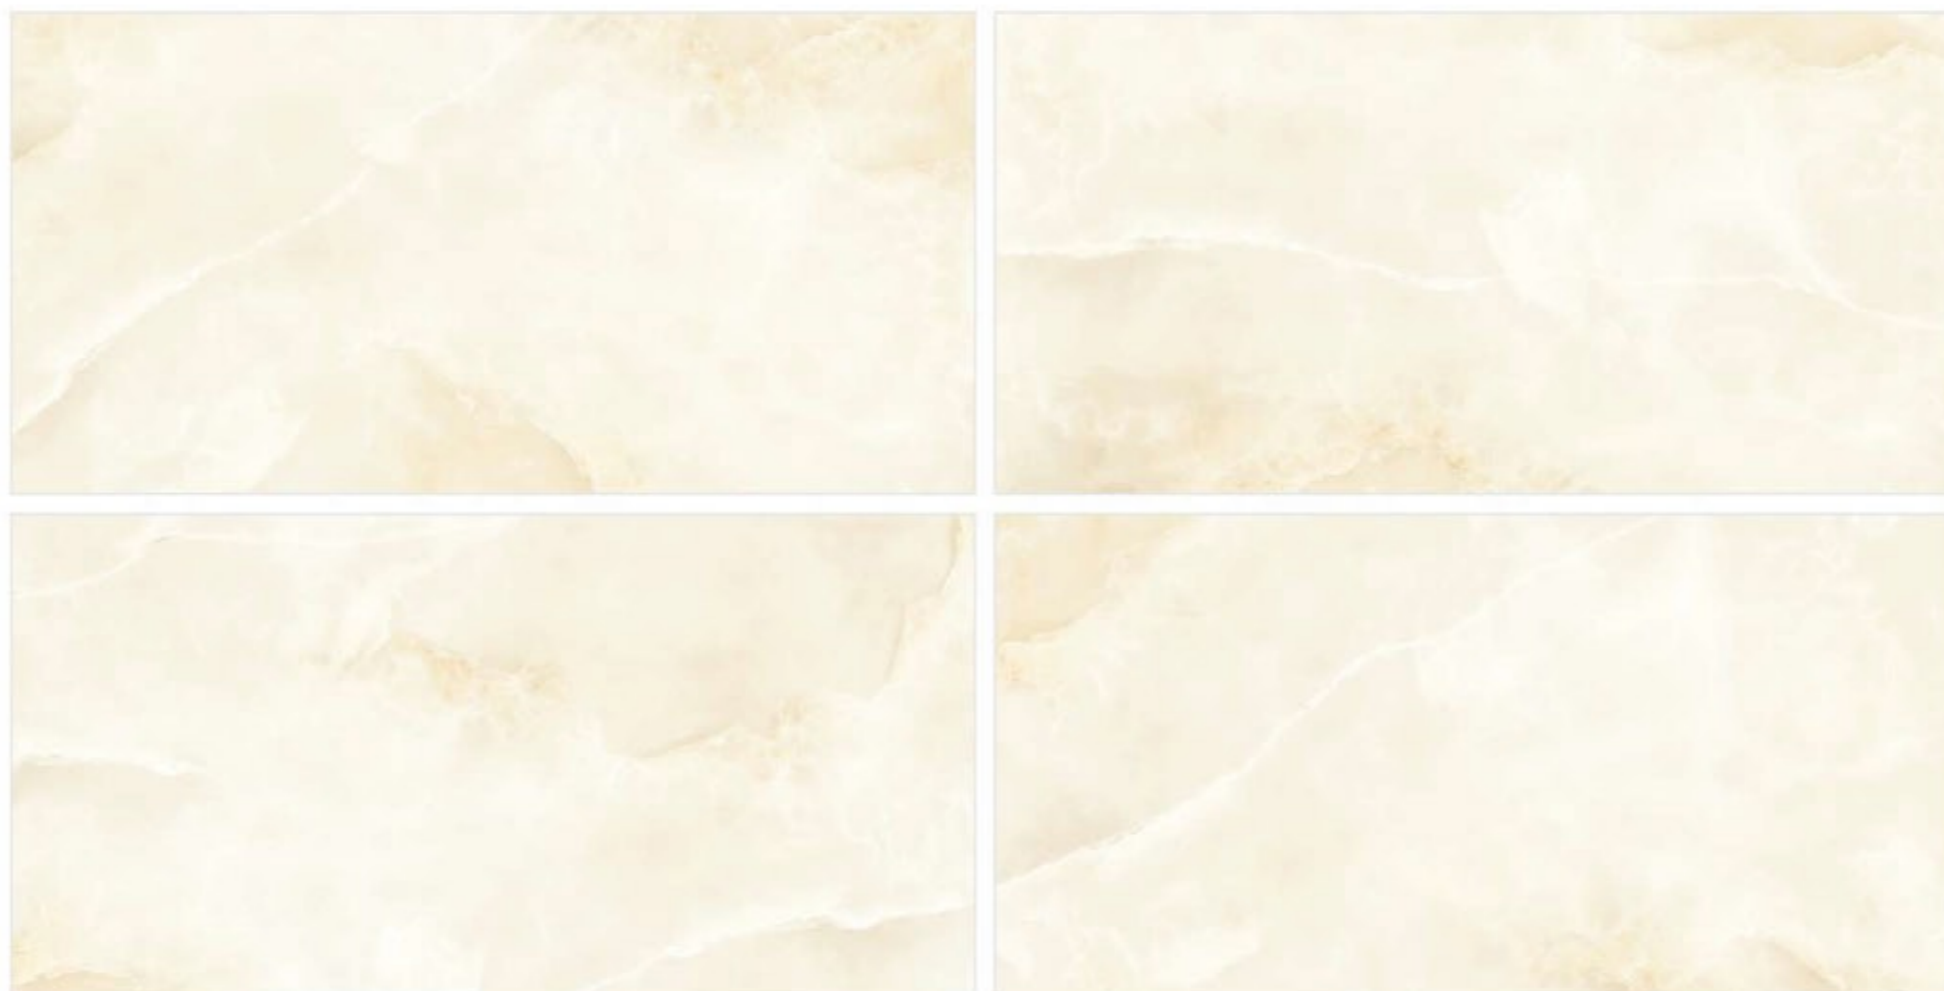

**HIMALAYA CRYSTAL IVORY**

GLOSSY SURFACE	
3 RANDOM	800x1600mm

Tiles Shown: HONEY ONYX CREMA

**SUPER GLOSSY** COLLECTION

**HONEY ONYX CREMA**

GLOSSY SURFACE	
5 RANDOM	800x1600mm

**SUPER GLOSSY** COLLECTION

**JACKSON PINK**