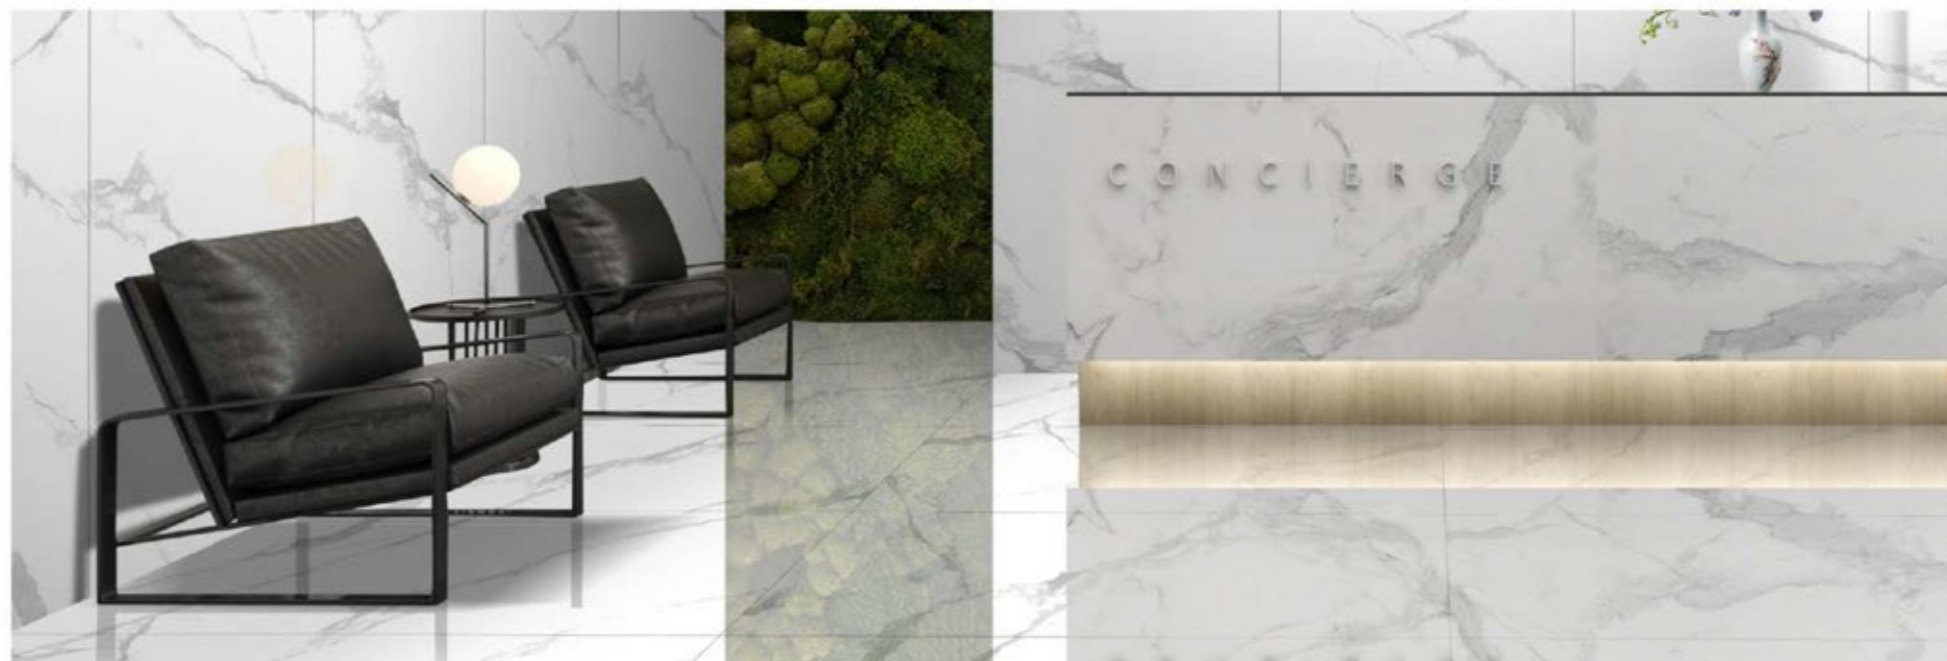

VENATINO GREY

GLOSSY SURFACE	
3 RANDOM	800x1600mm