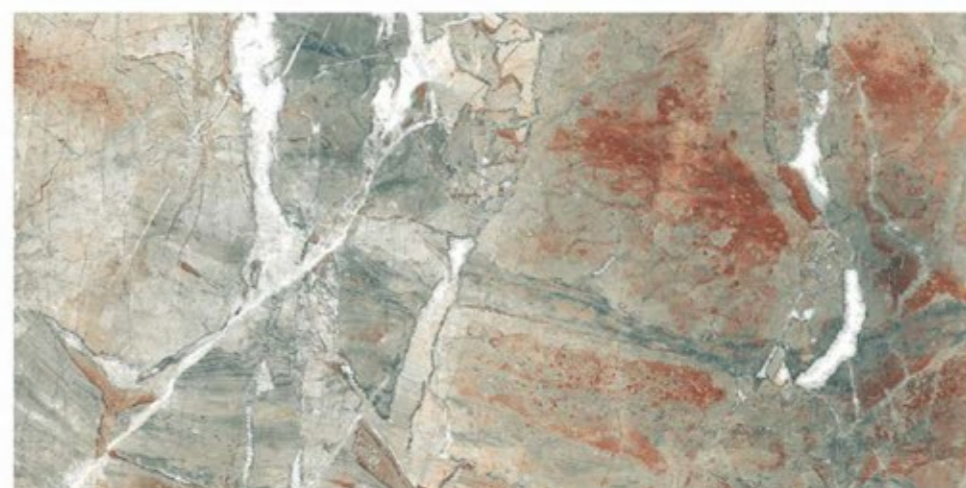

SUPER GLOSSY COLLECTION