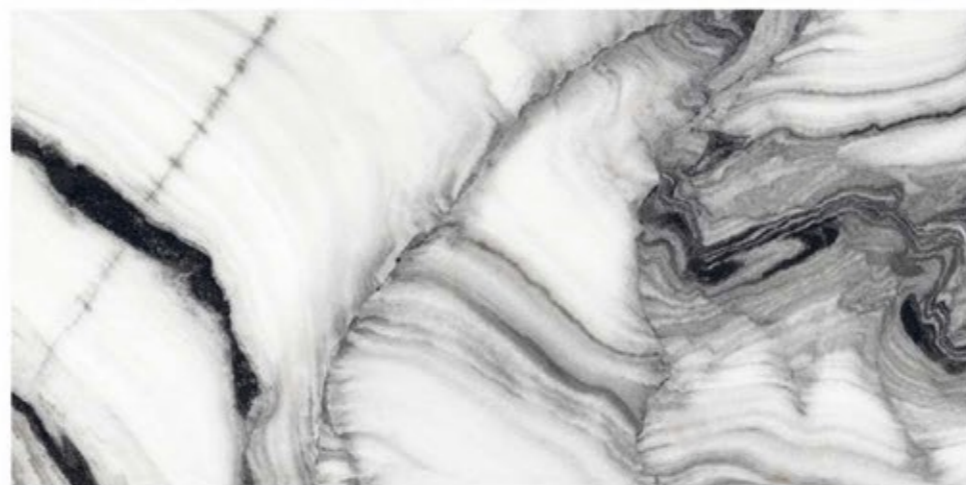

SUPER GLOSSY COLLECTION