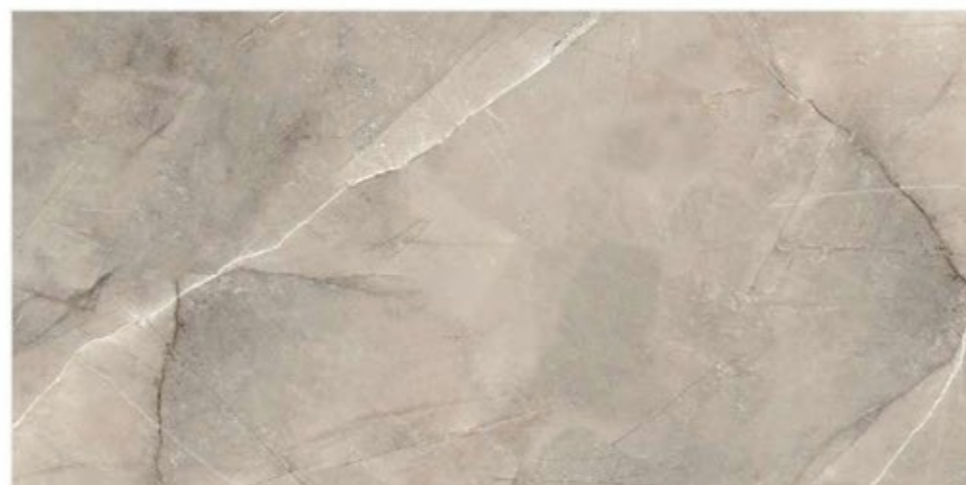

SUPER GLOSSY COLLECTION