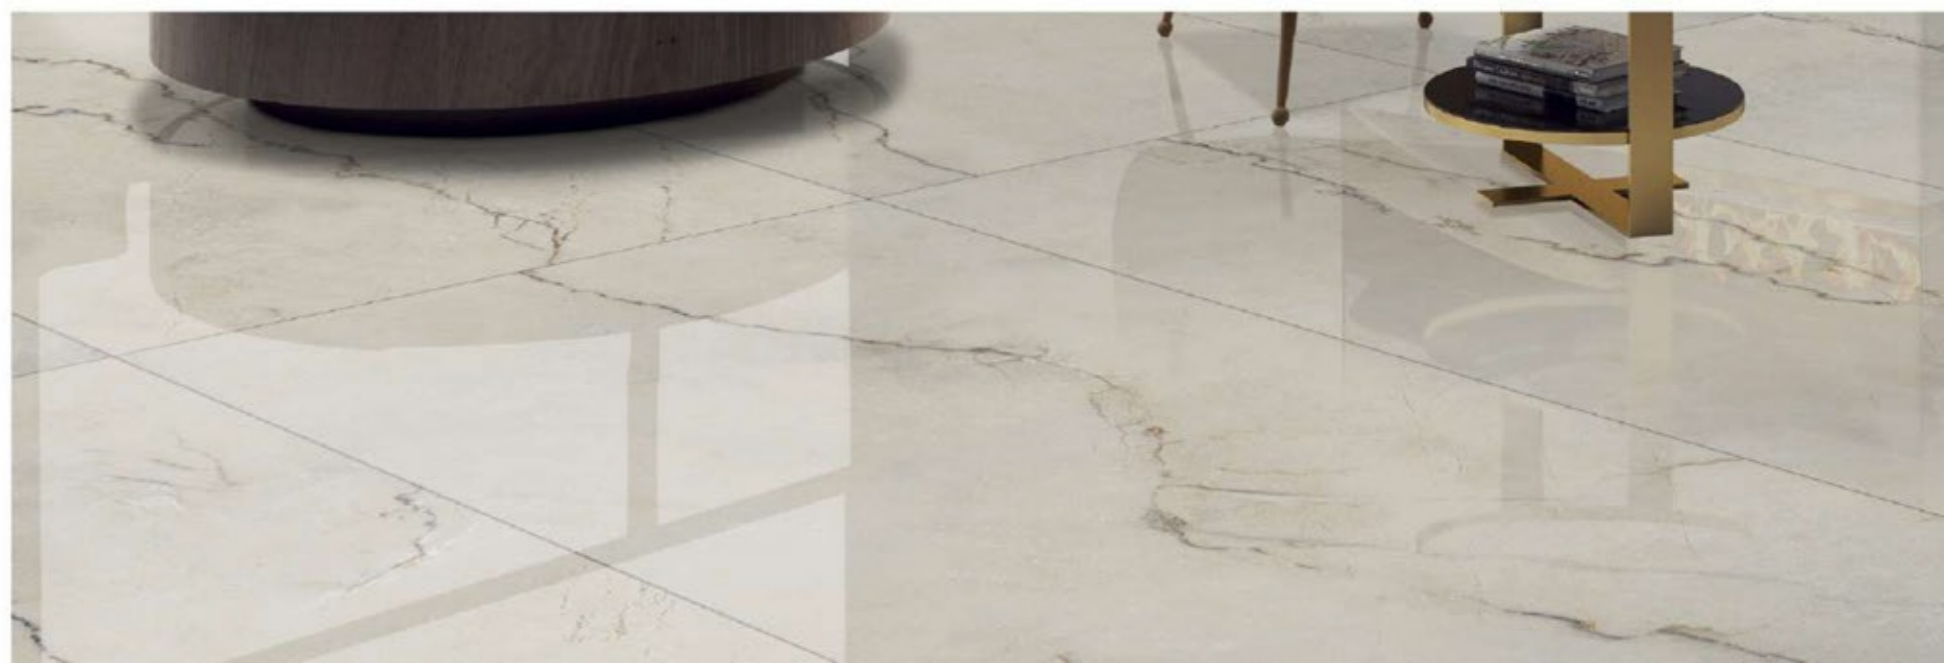

MARFIL BIANCO

GLOSSY SURFACE	
3 RANDOM	800x1600mm