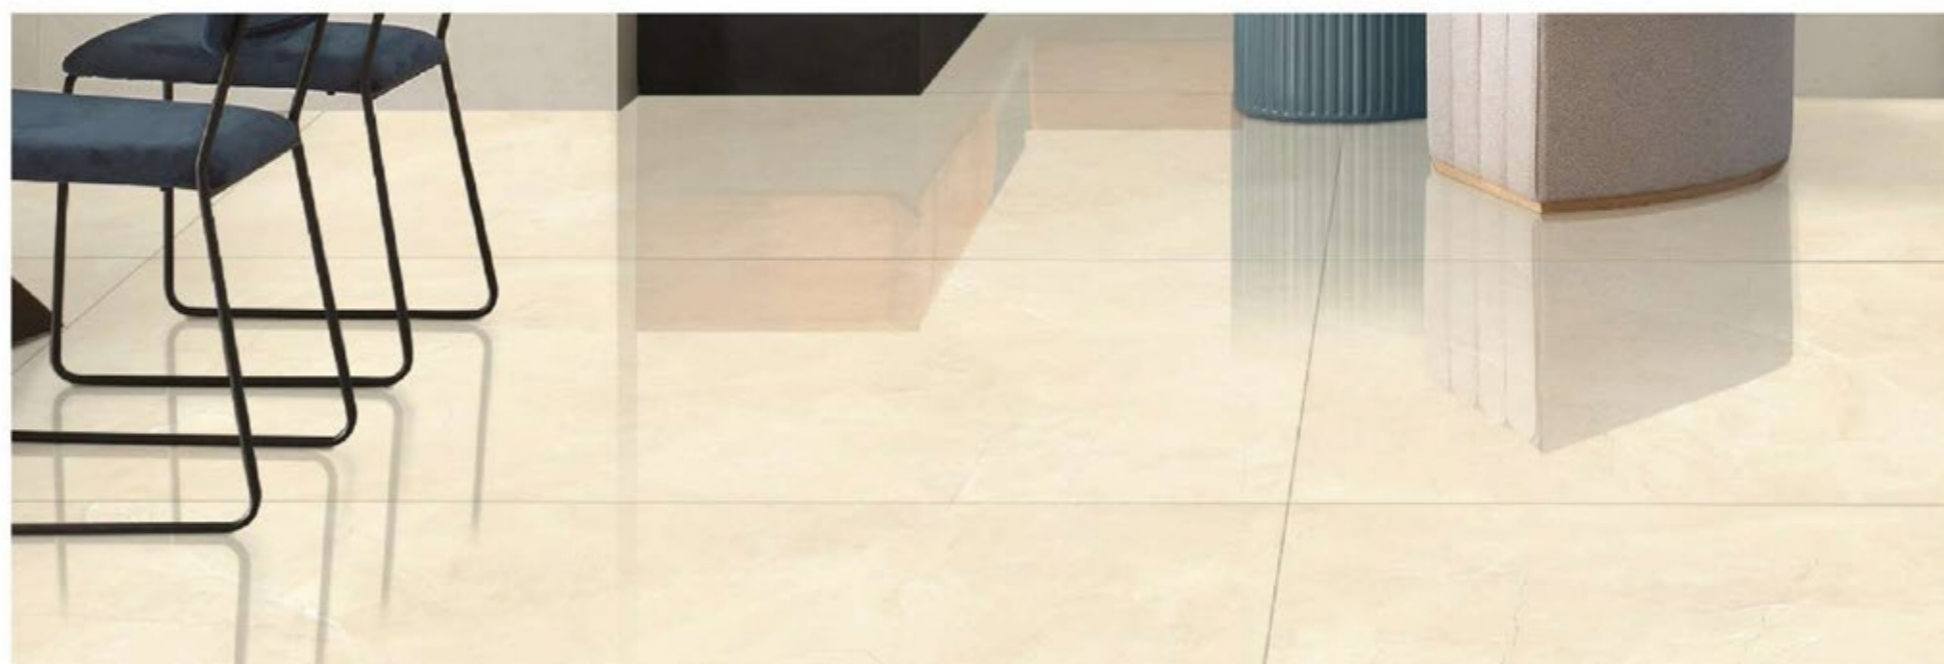

GLOSSY SURFACE	
4 RANDOM	800x1600mm

**SUPER GLOSSY** COLLECTION

**QUANTUM PULPIS BEIGE**

GLOSSY SURFACE	
4 RANDOM	800x1600mm

Tiles Shown: PULPIS PEARL

**SUPER GLOSSY** COLLECTION

**PULPIS PEARL**

GLOSSY SURFACE	
3 RANDOM	800x1600mm