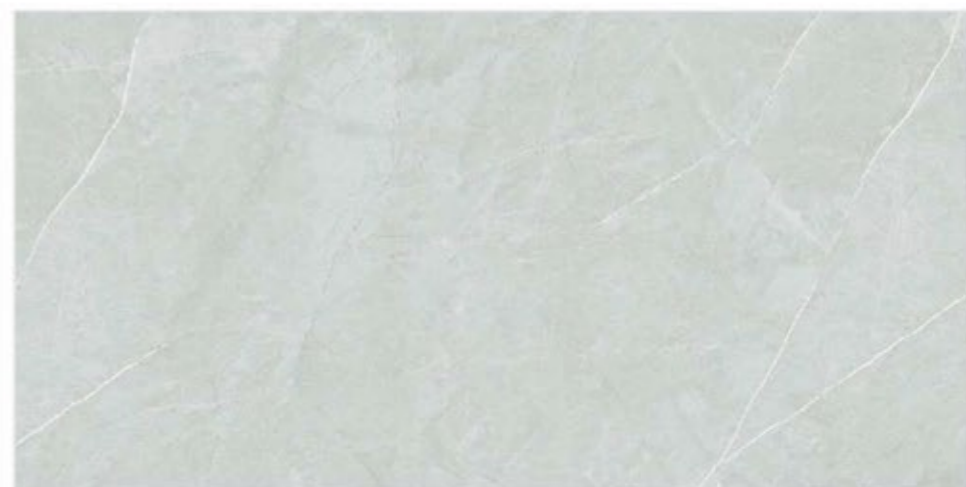

GLOSSY SURFACE	
4 RANDOM	800x1600mm

**SUPER GLOSSY** COLLECTION

**QUANTUM PULPIS BEIGE**

GLOSSY SURFACE	
4 RANDOM	800x1600mm

Tiles Shown: PULPIS PEARL

**SUPER GLOSSY** COLLECTION

**PULPIS PEARL**

GLOSSY SURFACE	
3 RANDOM	800x1600mm