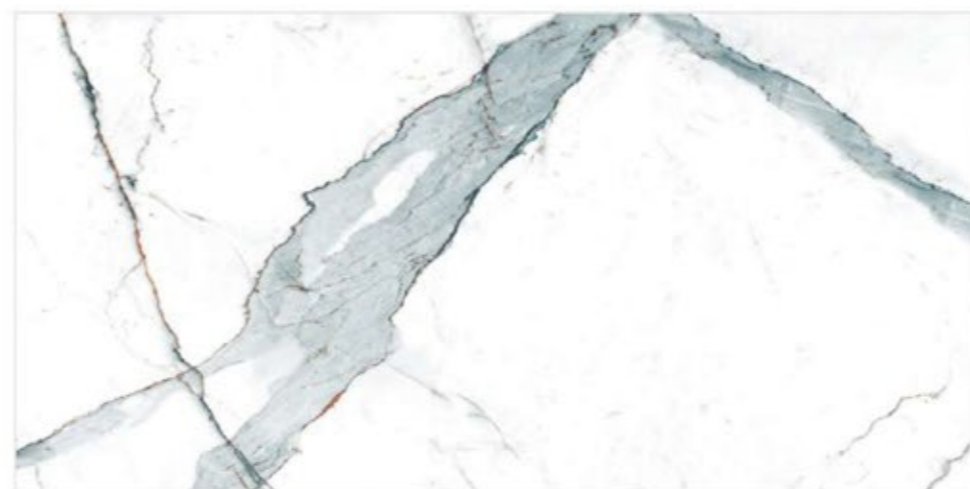

SUPER GLOSSY COLLECTION