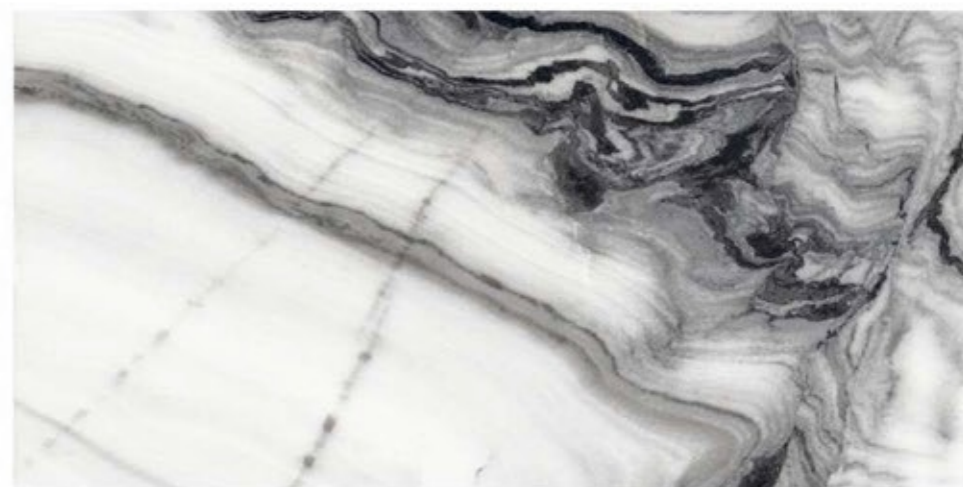

SUPER GLOSSY COLLECTION