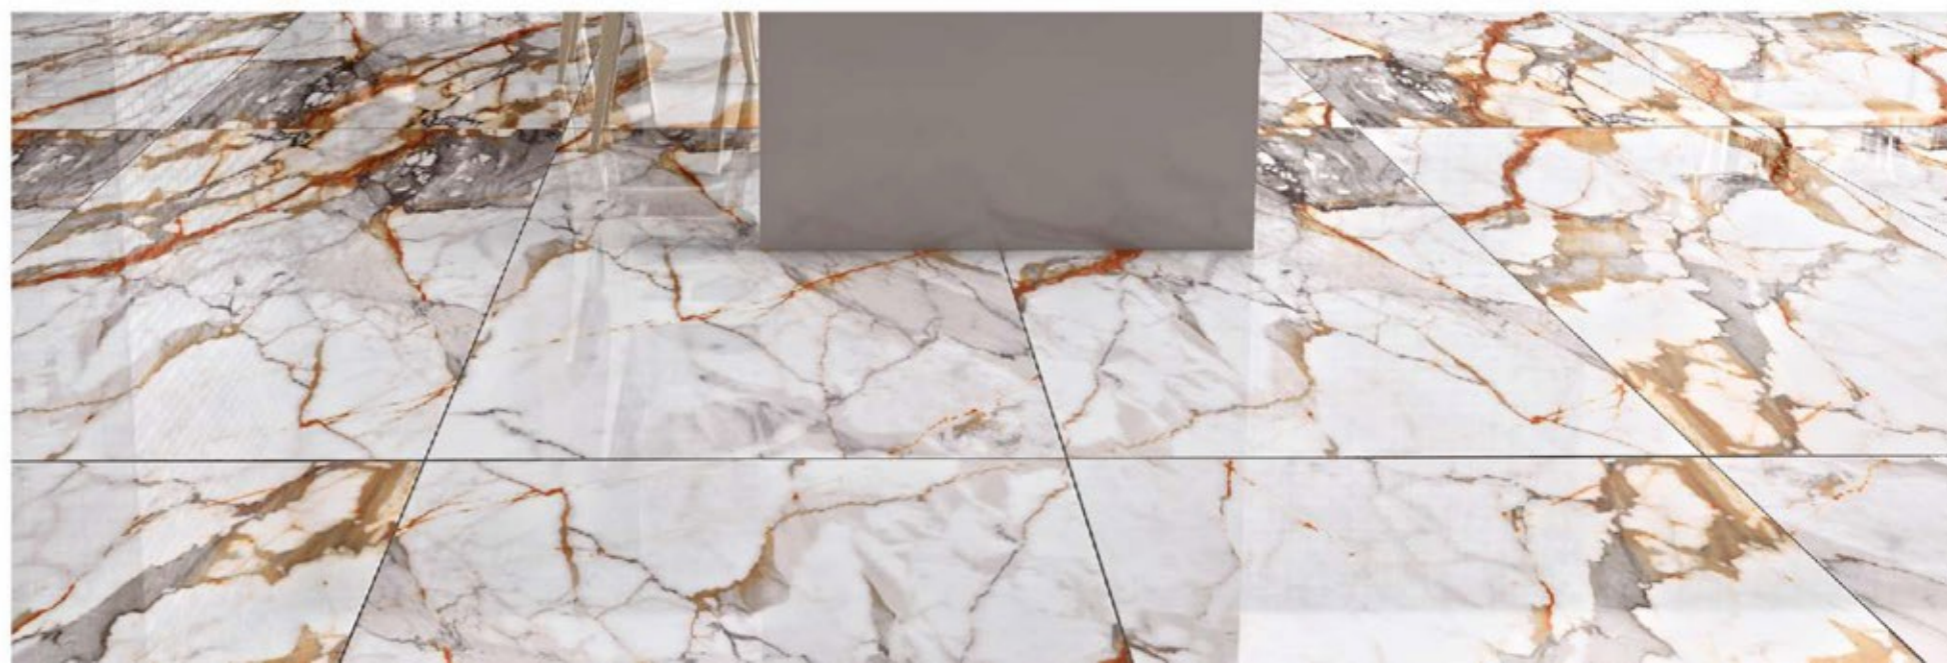

CARLOS WHITE

GLOSSY SURFACE	
3 RANDOM	800x1600mm