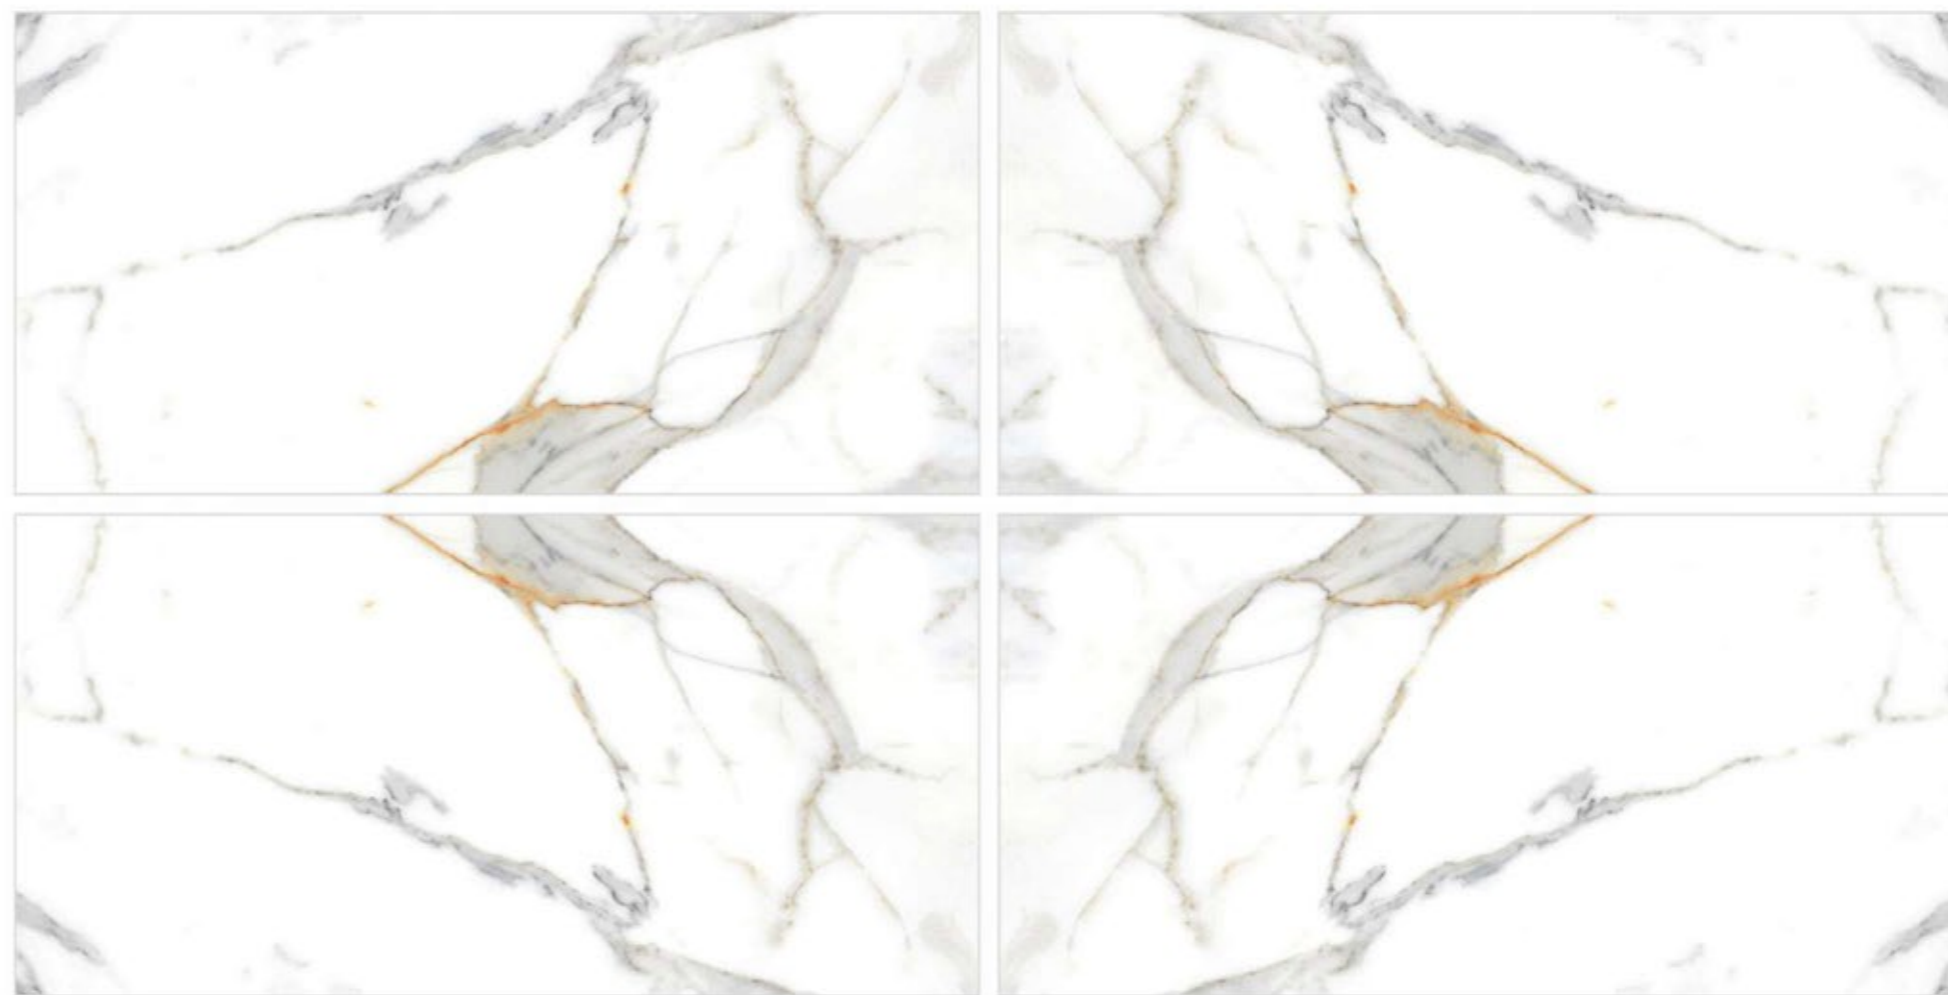

SUITABLE FOR WALL & FLOOR

**SUPER GLOSSY** COLLECTION

**BRECCIA BOOKMATCH**

GLOSSY SURFACE

BOOKMATCH 800x1600mm

**SUPER GLOSSY** COLLECTION

**CALCATA BORGHINO BOOKMATCH**

GLOSSY SURFACE	
BOOKMATCH	800x1600mm