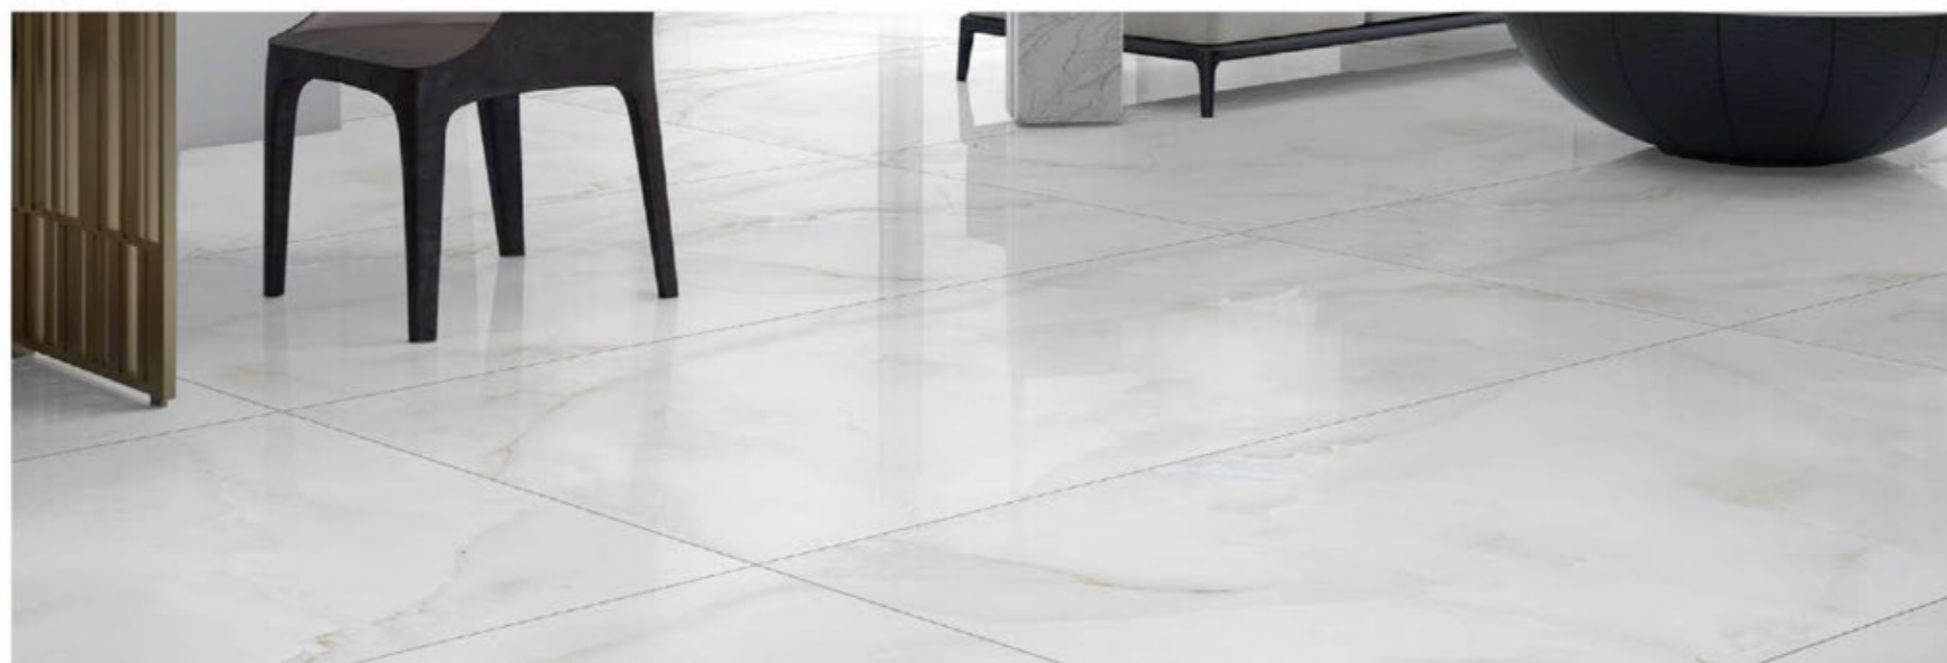

**ALASKA BIANCO**

GLOSSY SURFACE	
4 RANDOM	800x1600mm

Tiles Shown: ANTY SKY NEW

**SUPER GLOSSY** COLLECTION

**ANTY SKY NEW**

GLOSSY SURFACE	
3 RANDOM	800x1600mm

Tiles Shown: ARCELLI LGY

**SUPER GLOSSY** COLLECTION