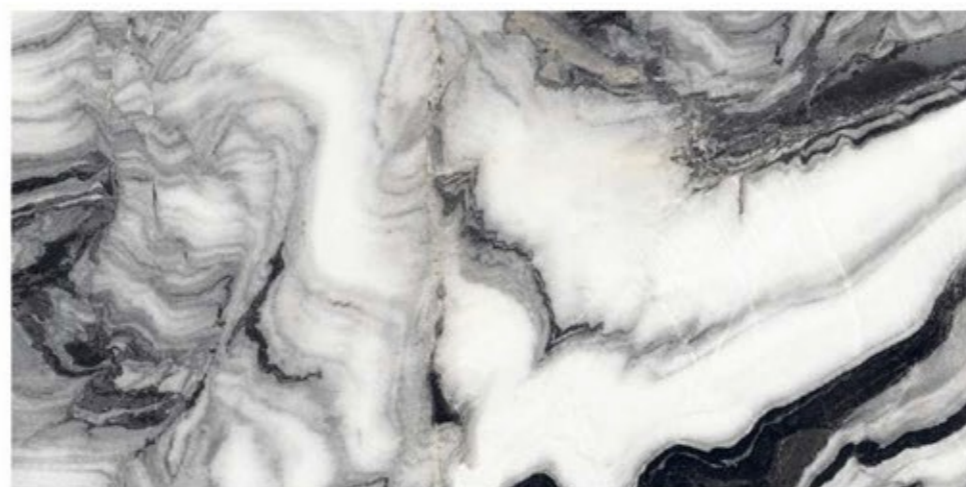

SUPER GLOSSY COLLECTION