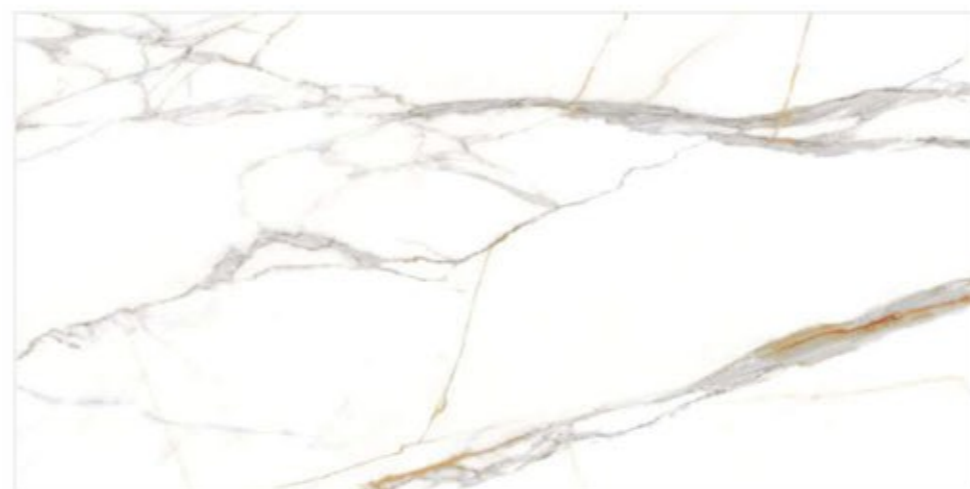

SUPER GLOSSY COLLECTION