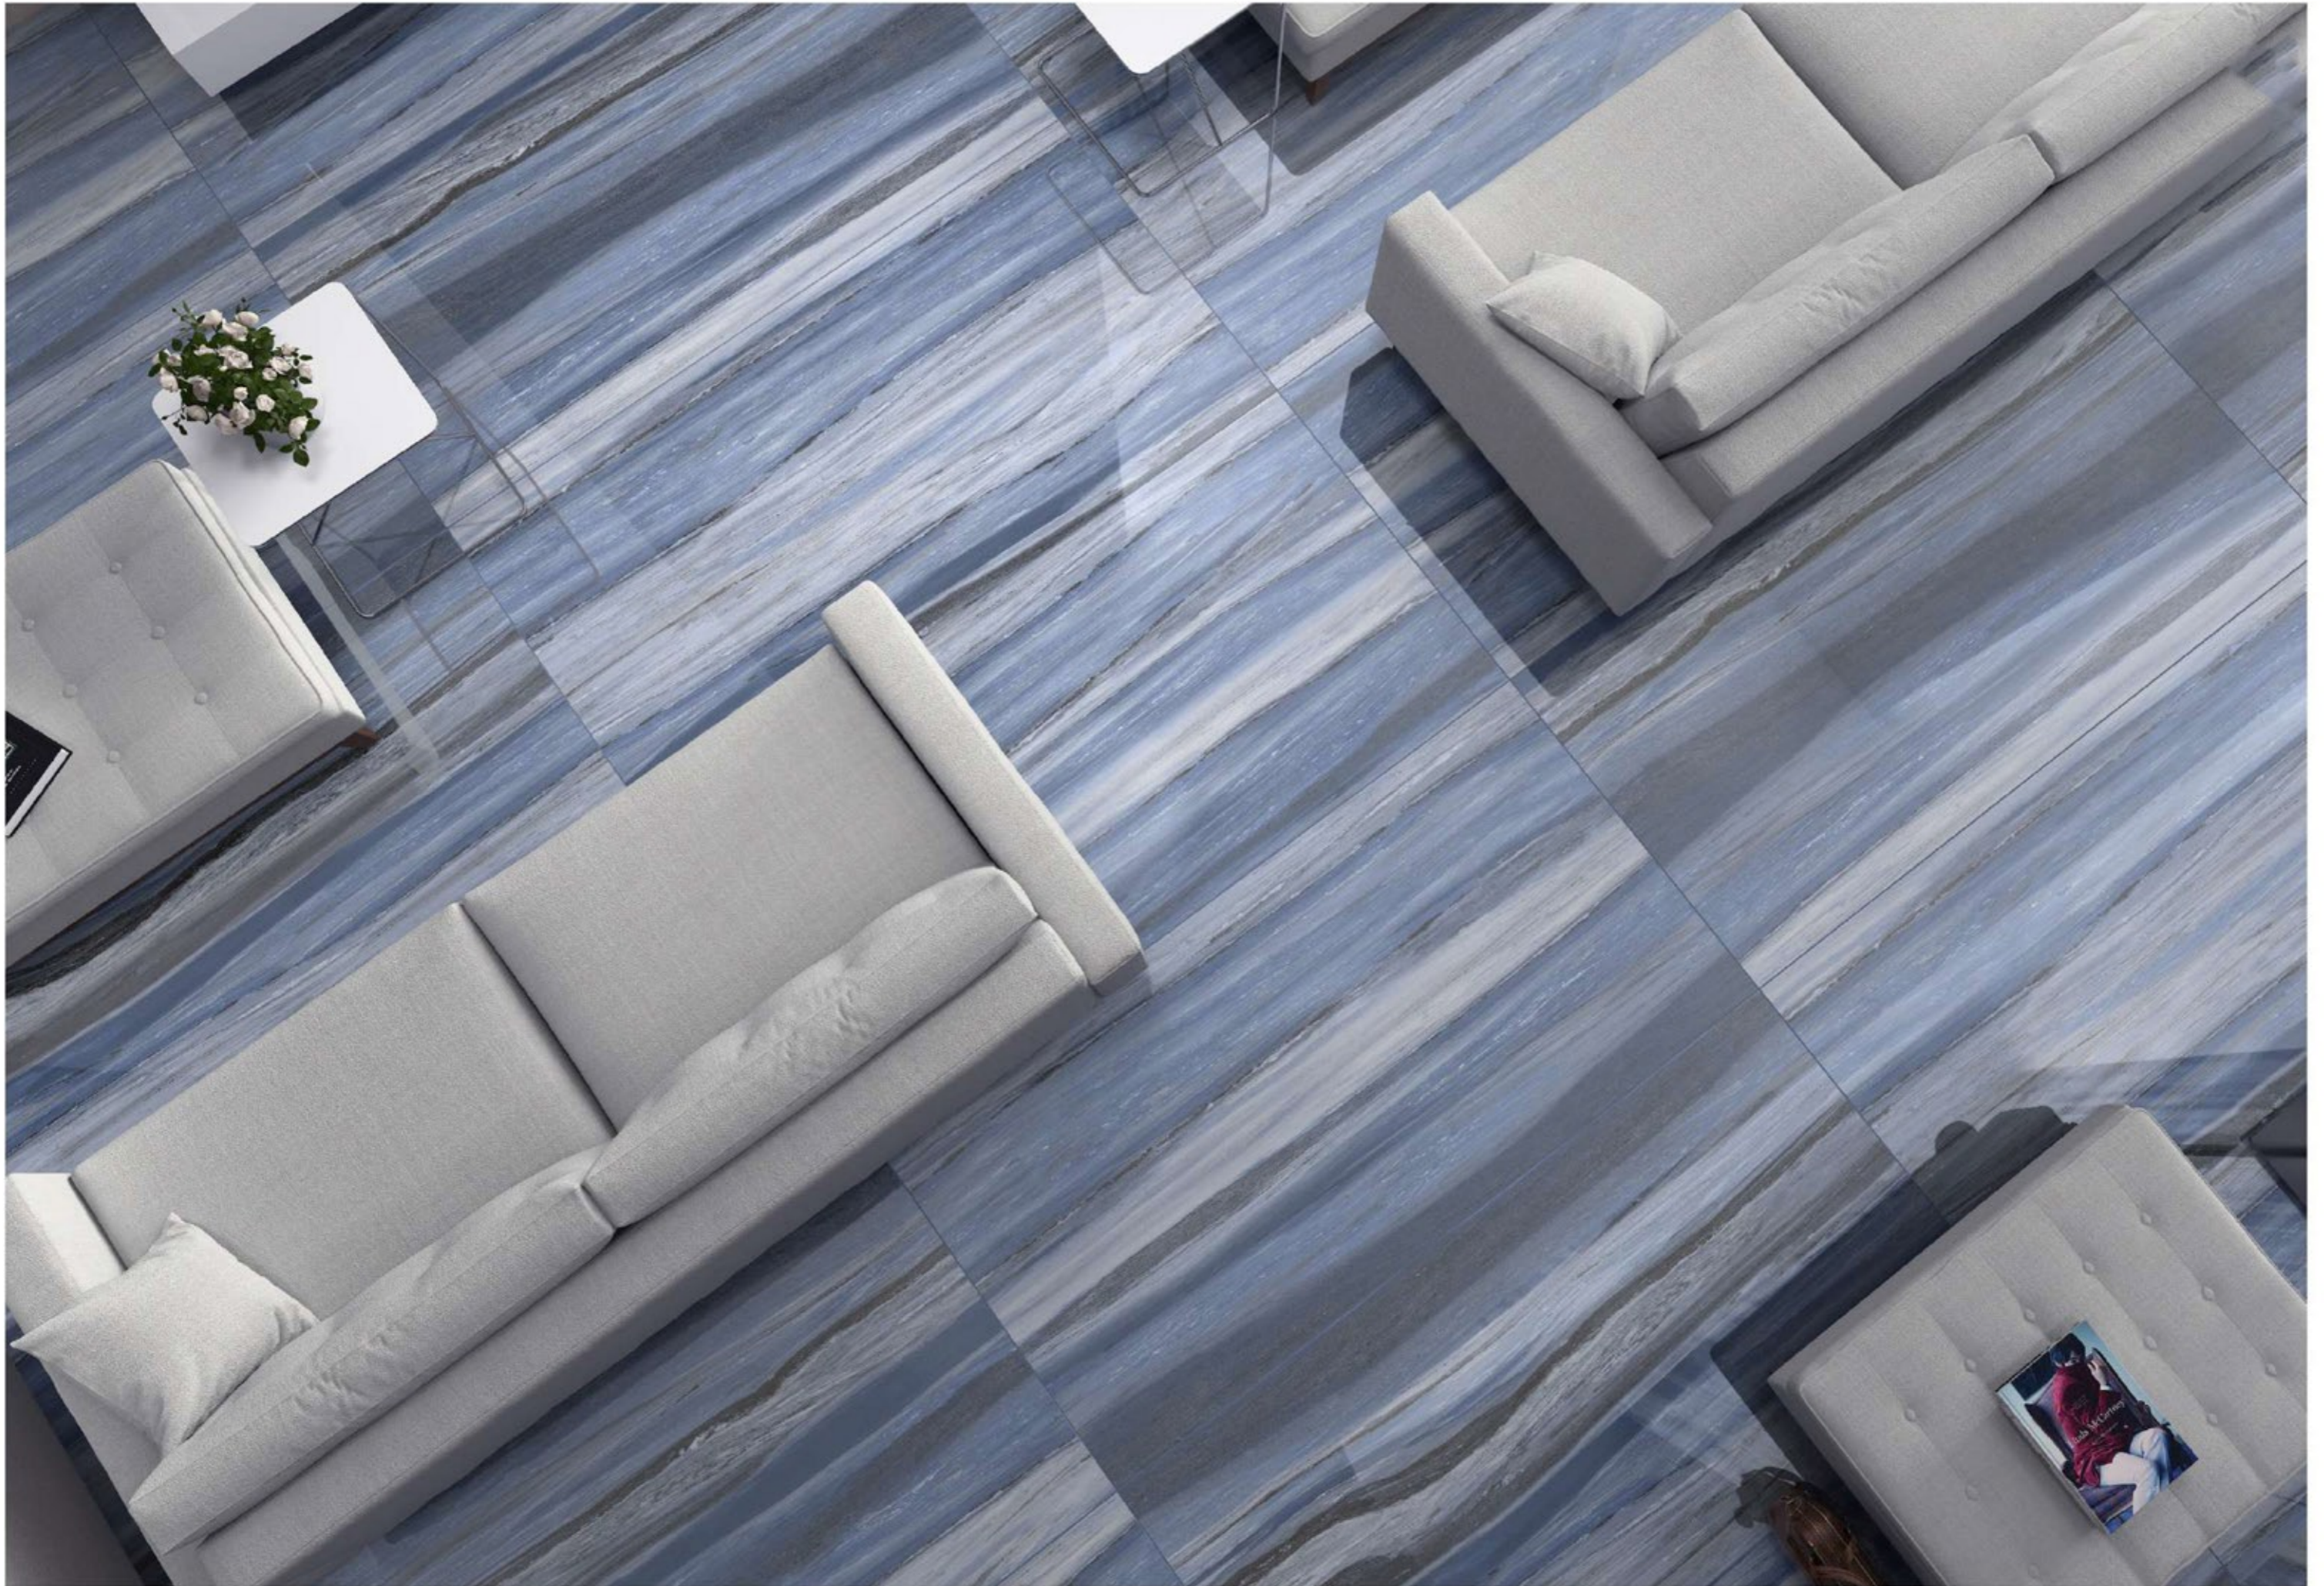

**SUPER GLOSSY COLLECTION**

**OCENIA AQUA**

GLOSSY SURFACE	
4 RANDOM	800x1600mm

Tiles Shown: OCENIA IVORY

**SUPER GLOSSY** COLLECTION

**OCENIA IVORY**

GLOSSY SURFACE	
4 RANDOM	800x1600mm

Tiles Shown: PALISSANDRO BLUE