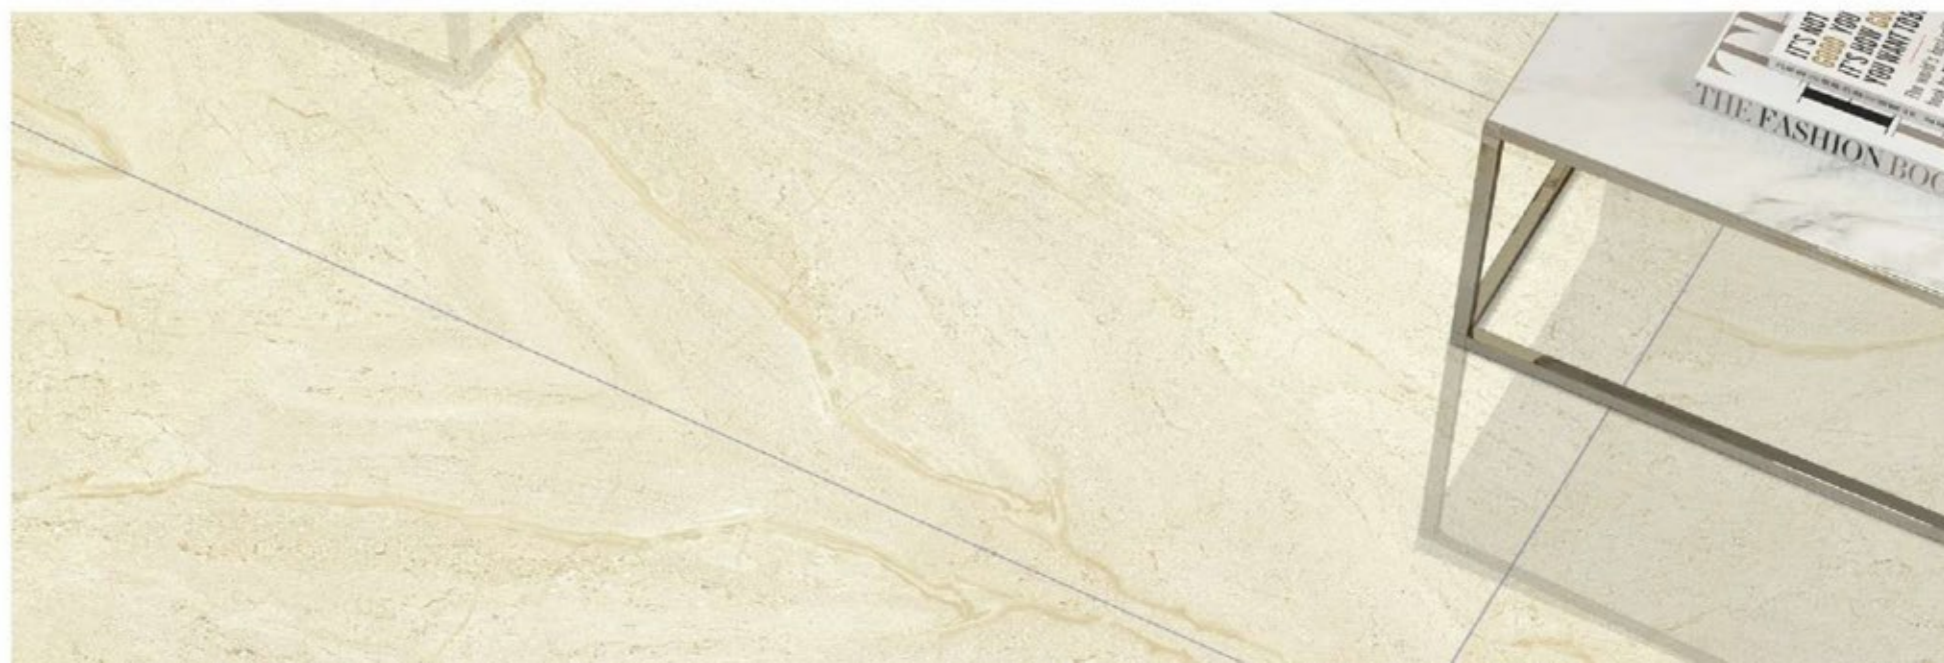

DYNA FANTASTIC

GLOSSY SURFACE

4 RANDOM 800x1600mm