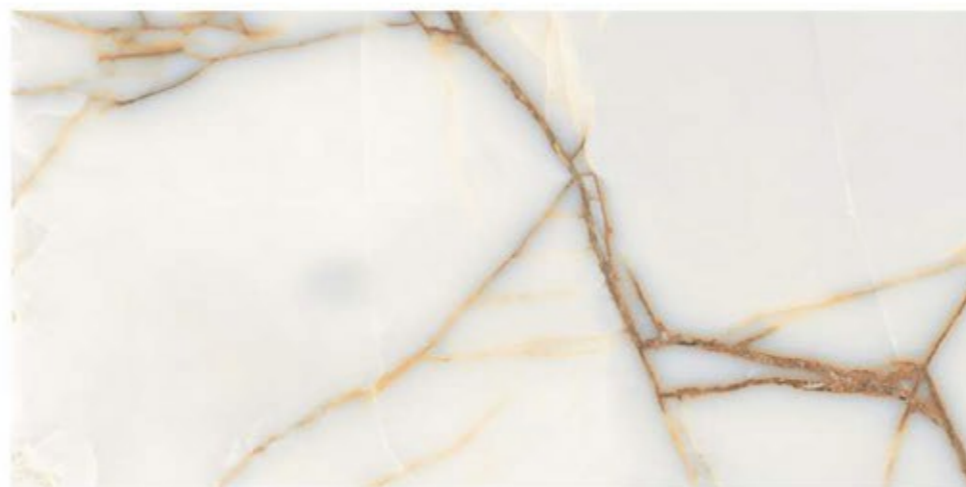

**SUPER GLOSSY** COLLECTION

**SOUL WHITE**

GLOSSY SURFACE	
3 RANDOM	800x1600mm

Tiles Shown: SPIDER ONYX

**SUPER GLOSSY** COLLECTION

**SPIDER ONYX**

GLOSSY SURFACE	
3 RANDOM	800x1600mm