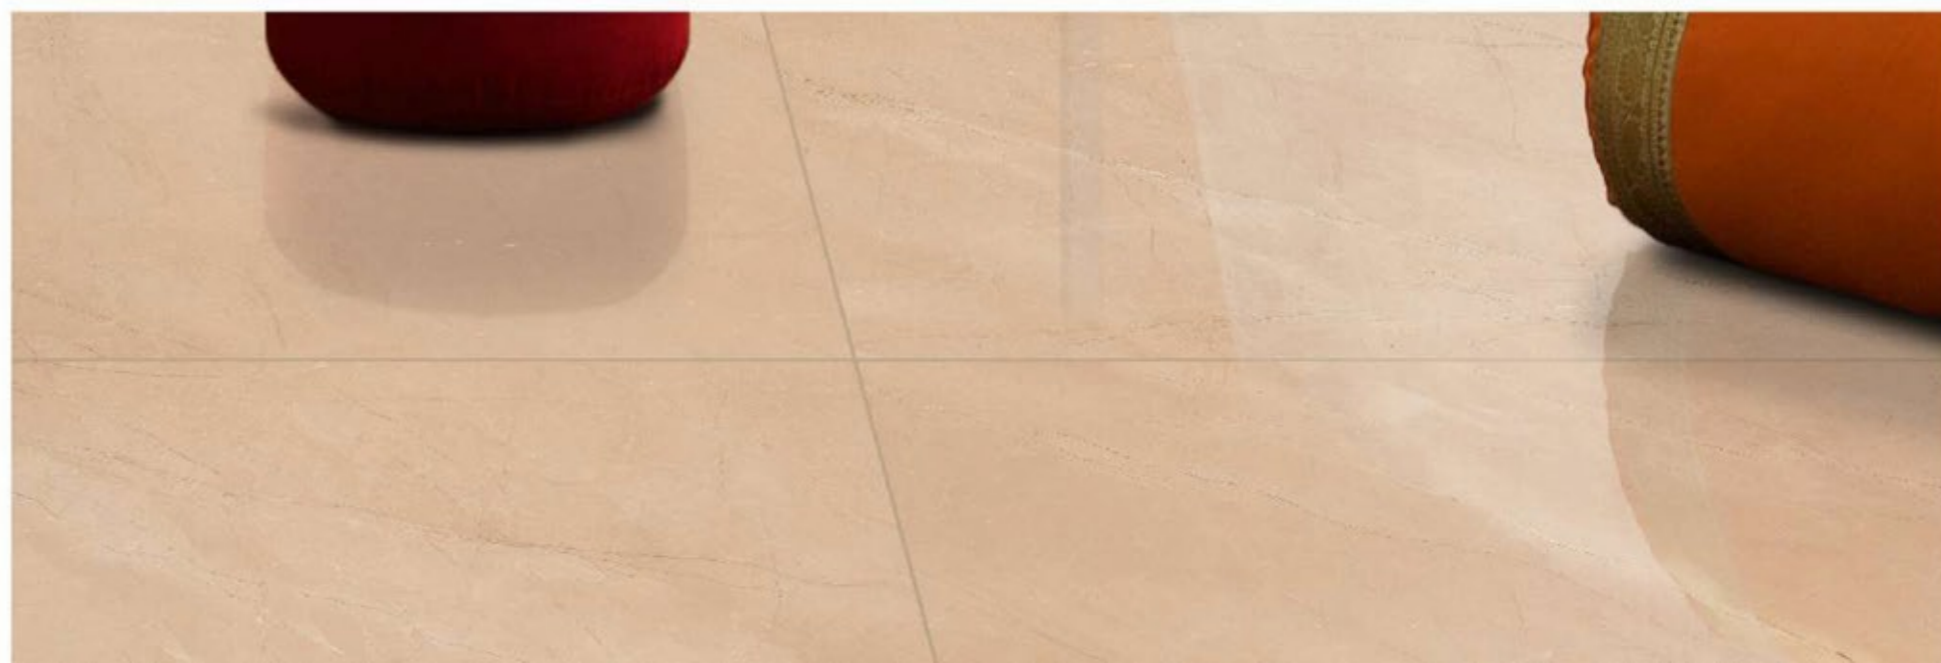

GLOSSY SURFACE	
3 RANDOM	800x1600mm

**SUPER GLOSSY** COLLECTION

**BURBERRY CREAMA**

GLOSSY SURFACE	
5 RANDOM	800x1600mm

Tiles Shown: BURBERRY GREY

**SUPER GLOSSY** COLLECTION

**BURBERRY GREY**

GLOSSY SURFACE	
5 RANDOM	800x1600mm