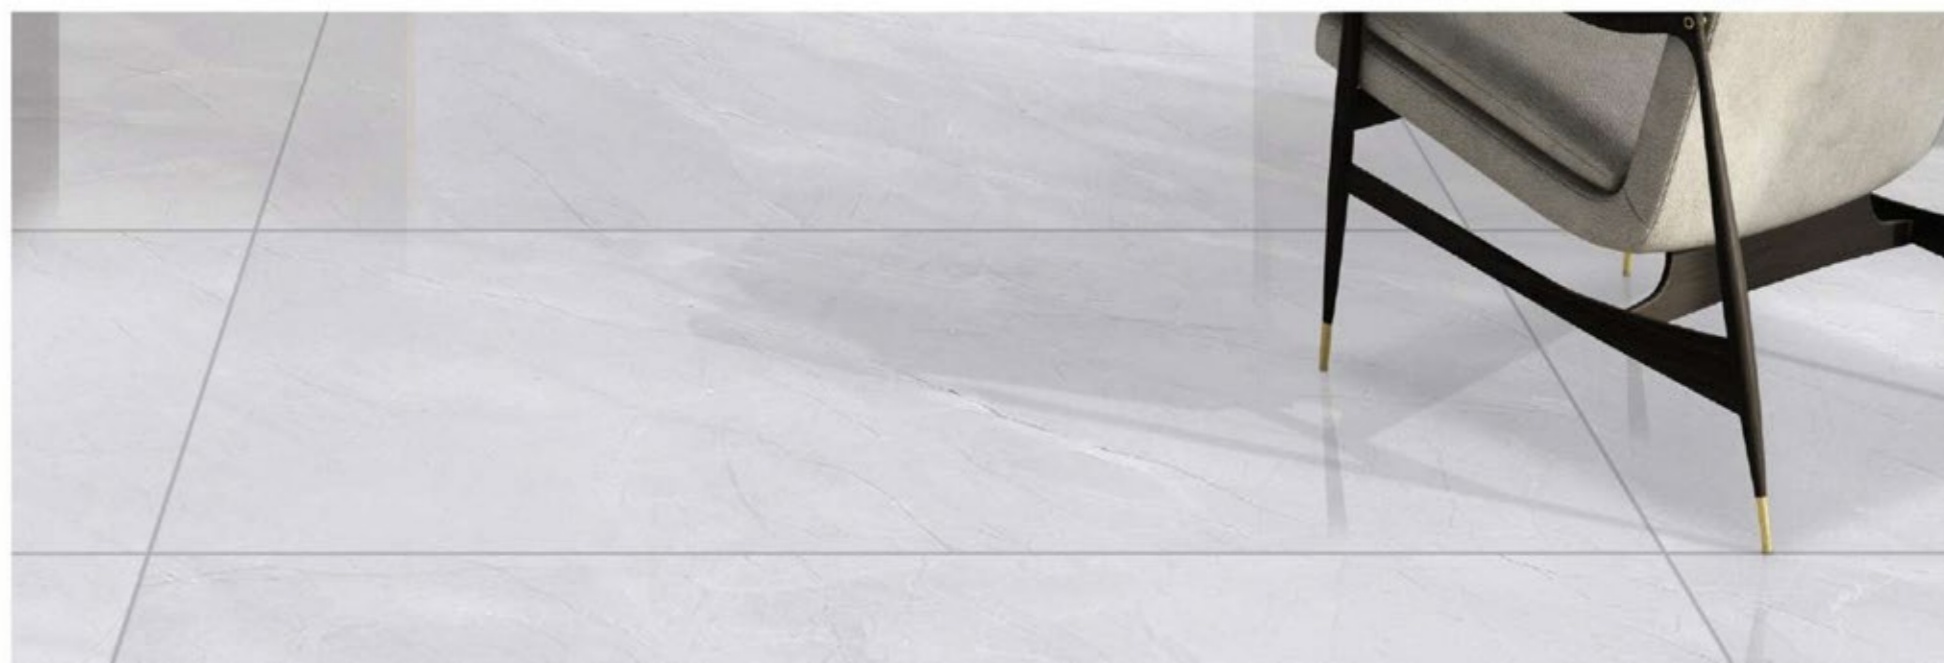

BURBERRY LGY

GLOSSY SURFACE	
5 RANDOM	800x1600mm