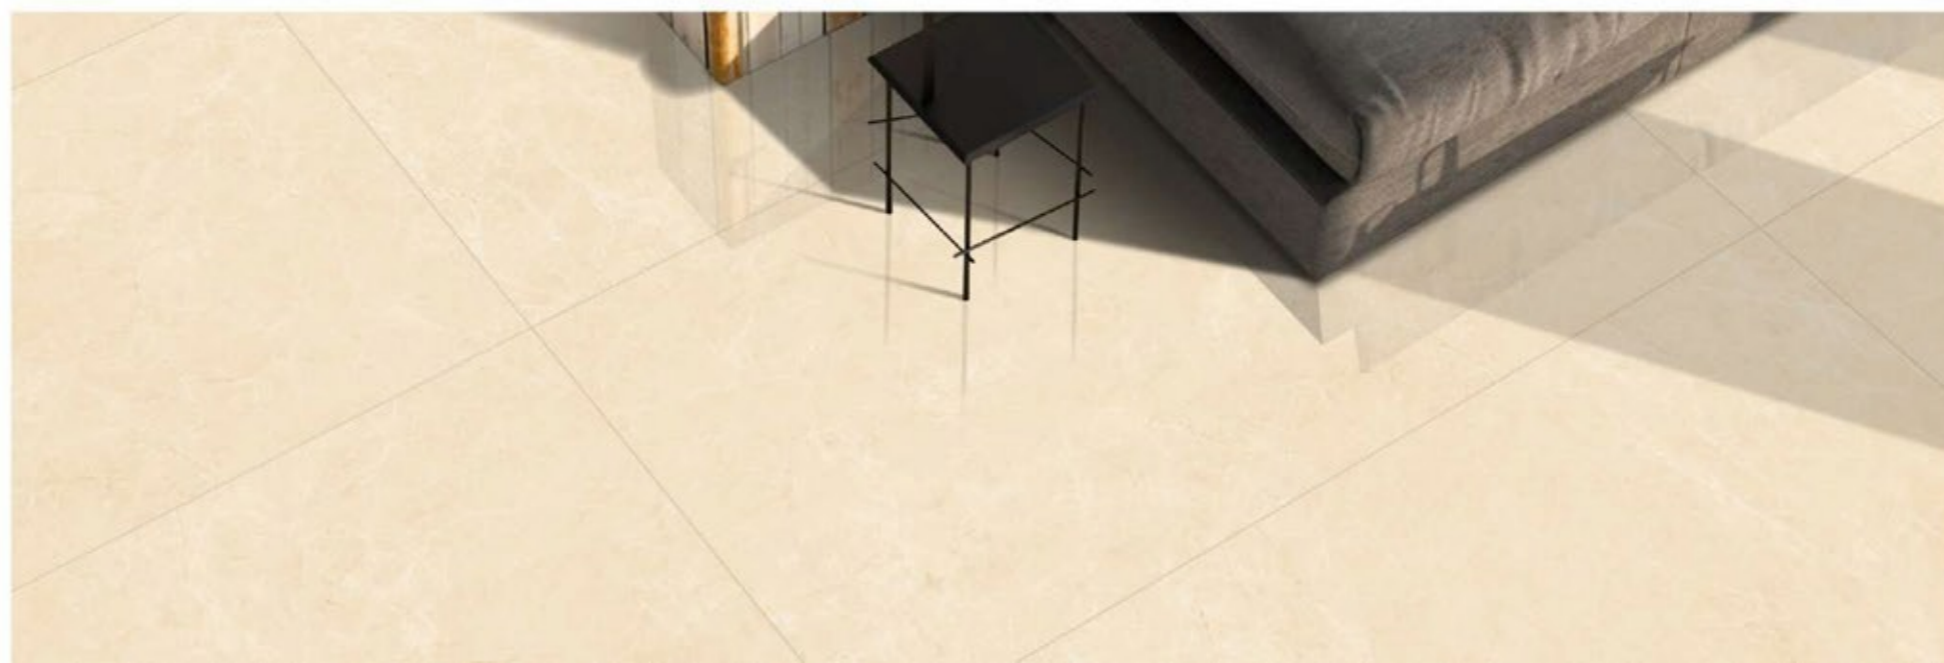

**LURA SILVER**

GLOSSY SURFACE	
4 RANDOM	800x1600mm

**SUPER GLOSSY** COLLECTION

**LUXURE IVORY**

GLOSSY SURFACE	
4 RANDOM	800x1600mm

Tiles Shown: MAPLE STATUARIO

**SUPER GLOSSY** COLLECTION

**MAPLE STATUARIO**