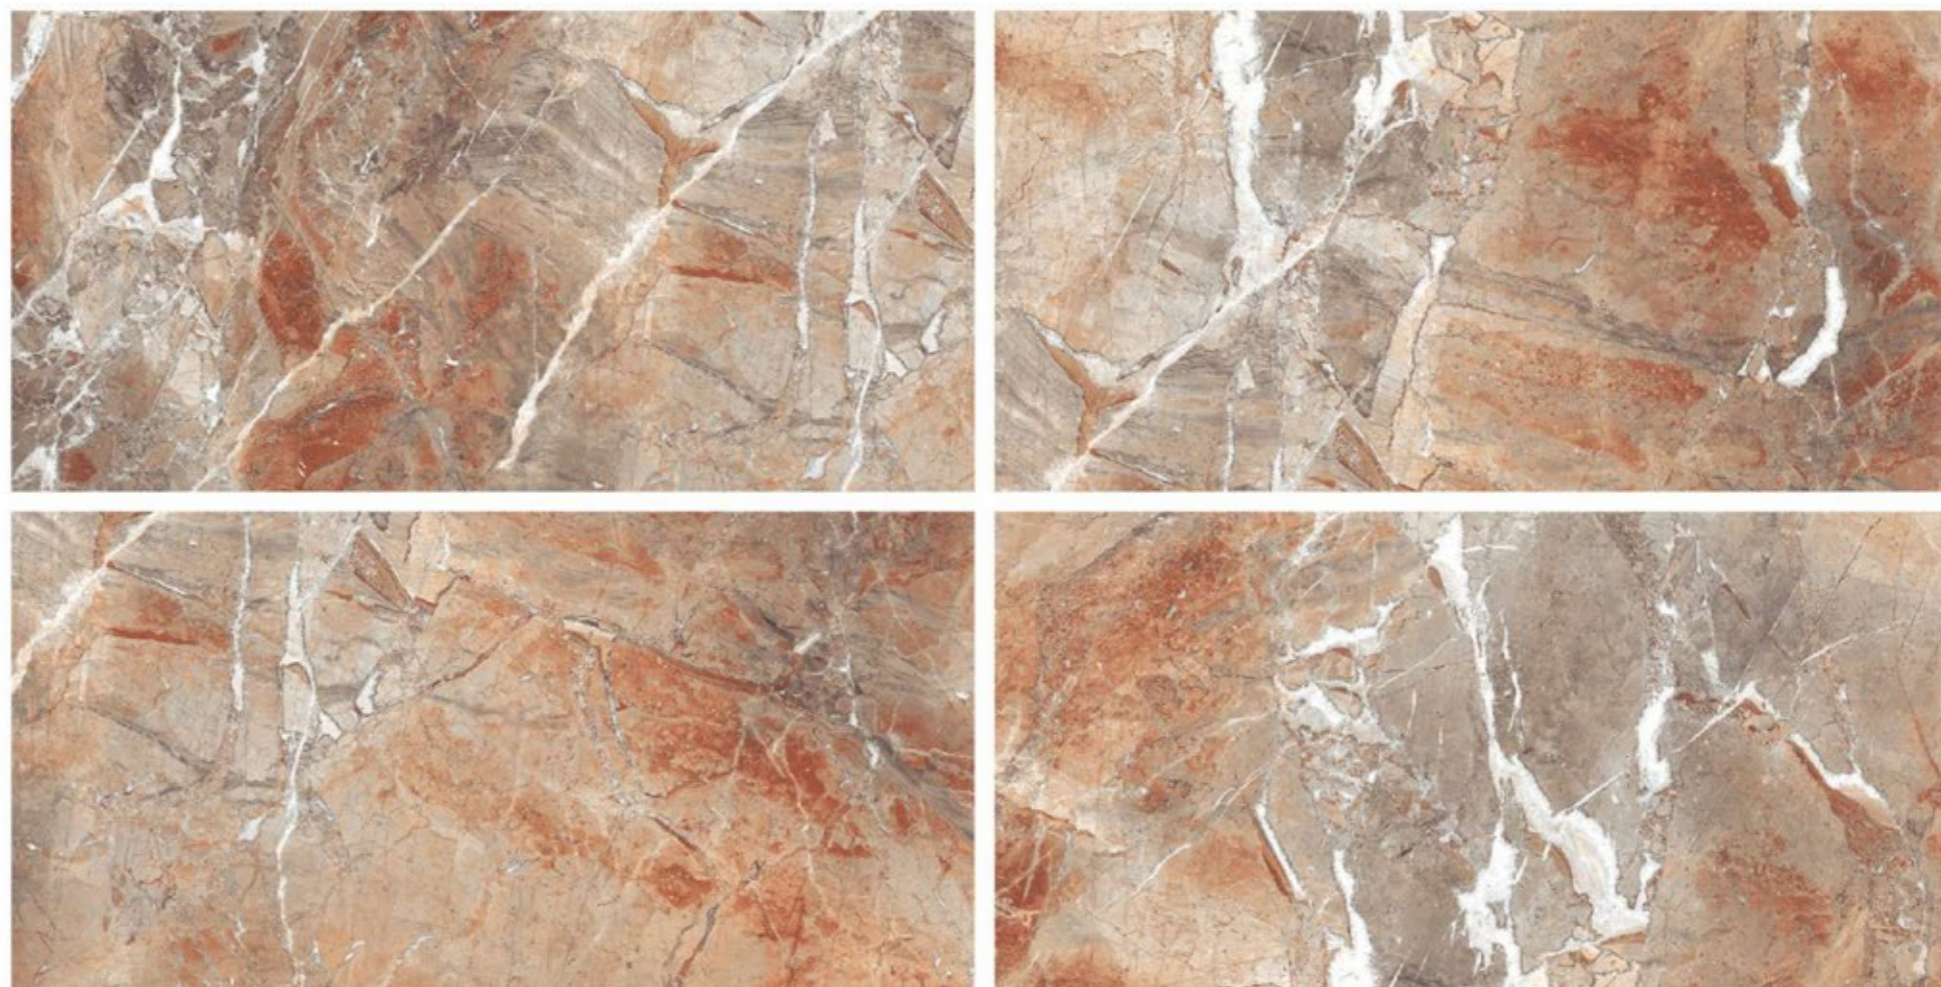

**SUPER GLOSSY COLLECTION**

**OCENIA AQUA**

GLOSSY SURFACE	
4 RANDOM	800x1600mm

Tiles Shown: OCENIA IVORY

**SUPER GLOSSY** COLLECTION

**OCENIA IVORY**

GLOSSY SURFACE	
4 RANDOM	800x1600mm

Tiles Shown: PALISSANDRO BLUE