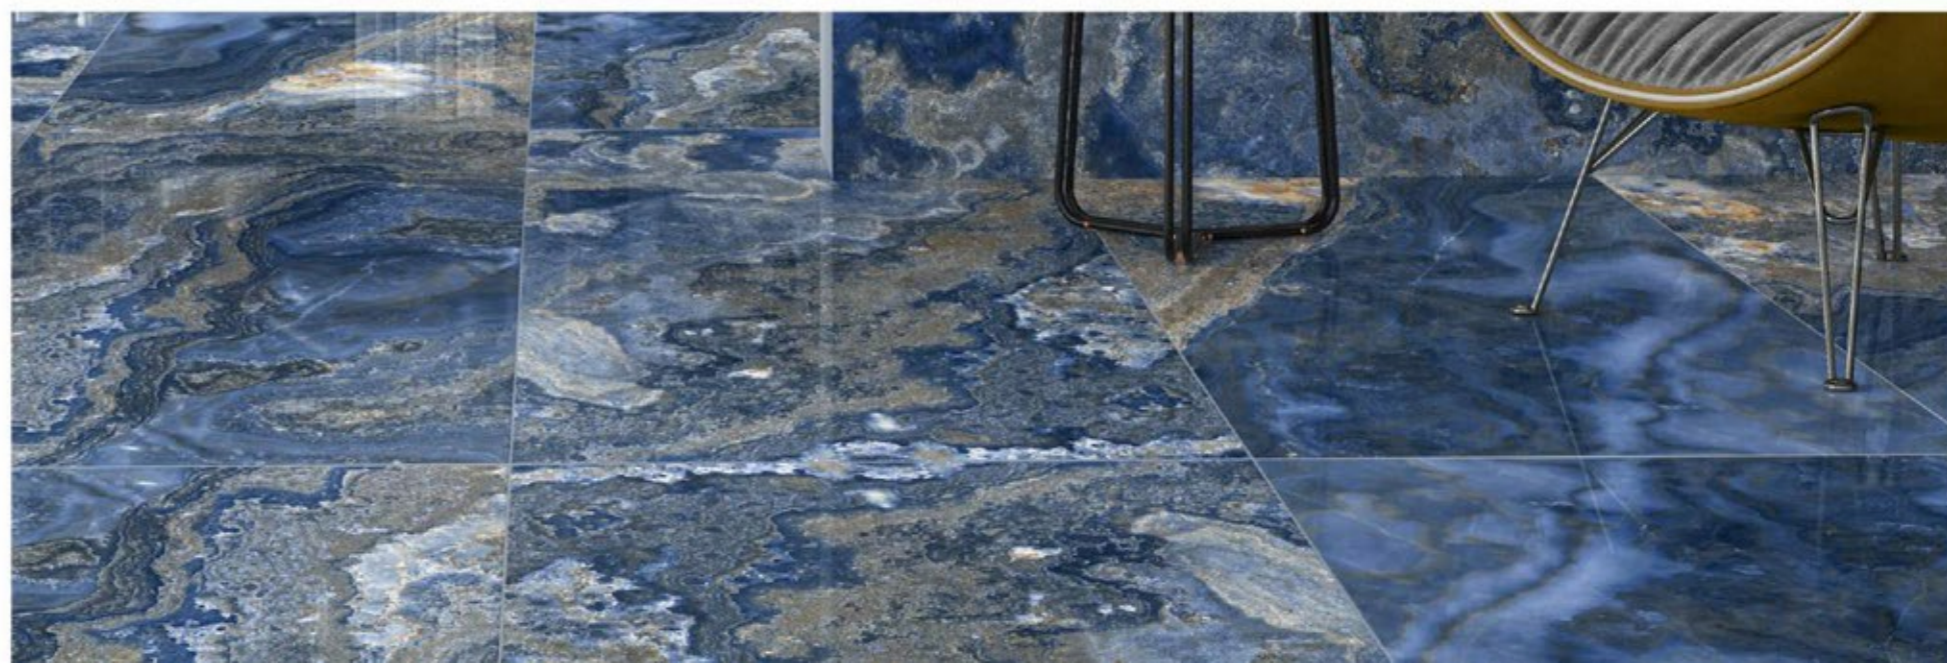

TAMPA BLUE

HI-GLOSS SURFACE	
4 RANDOM	800x1600mm