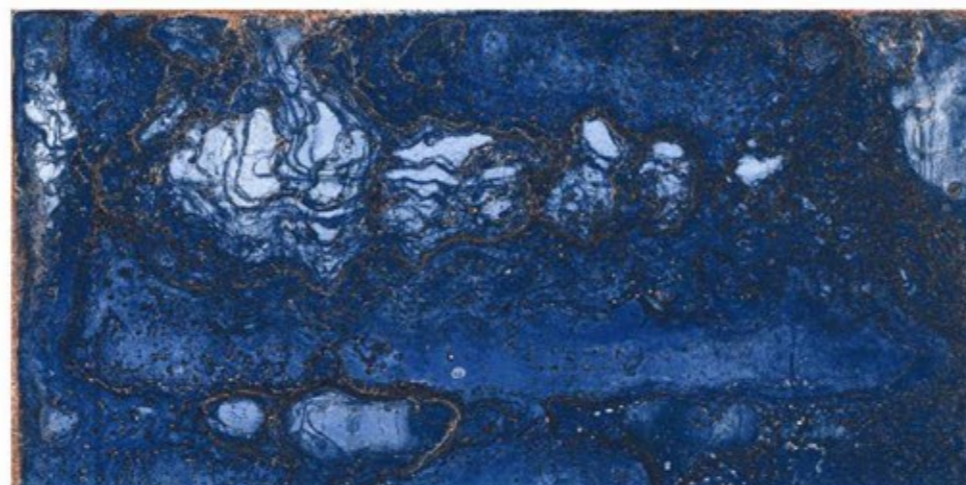

EXOTIC COLLECTION