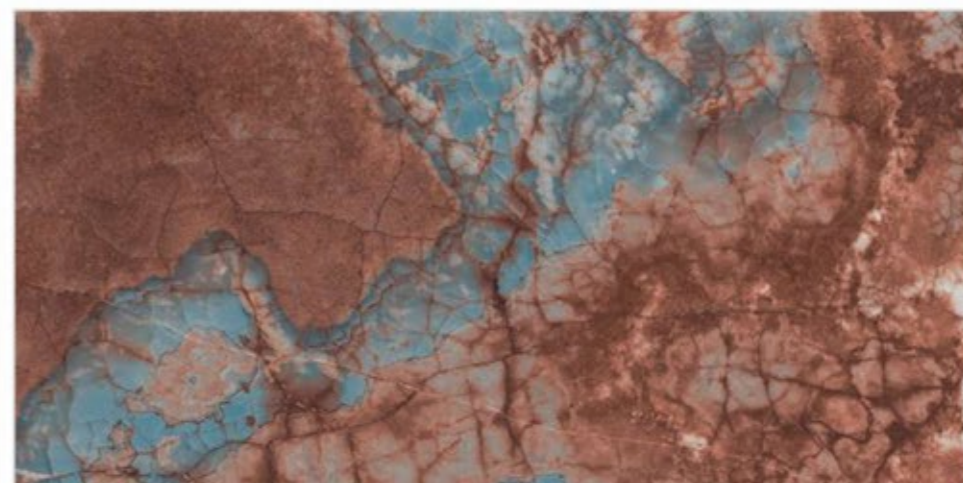

EXOTIC COLLECTION