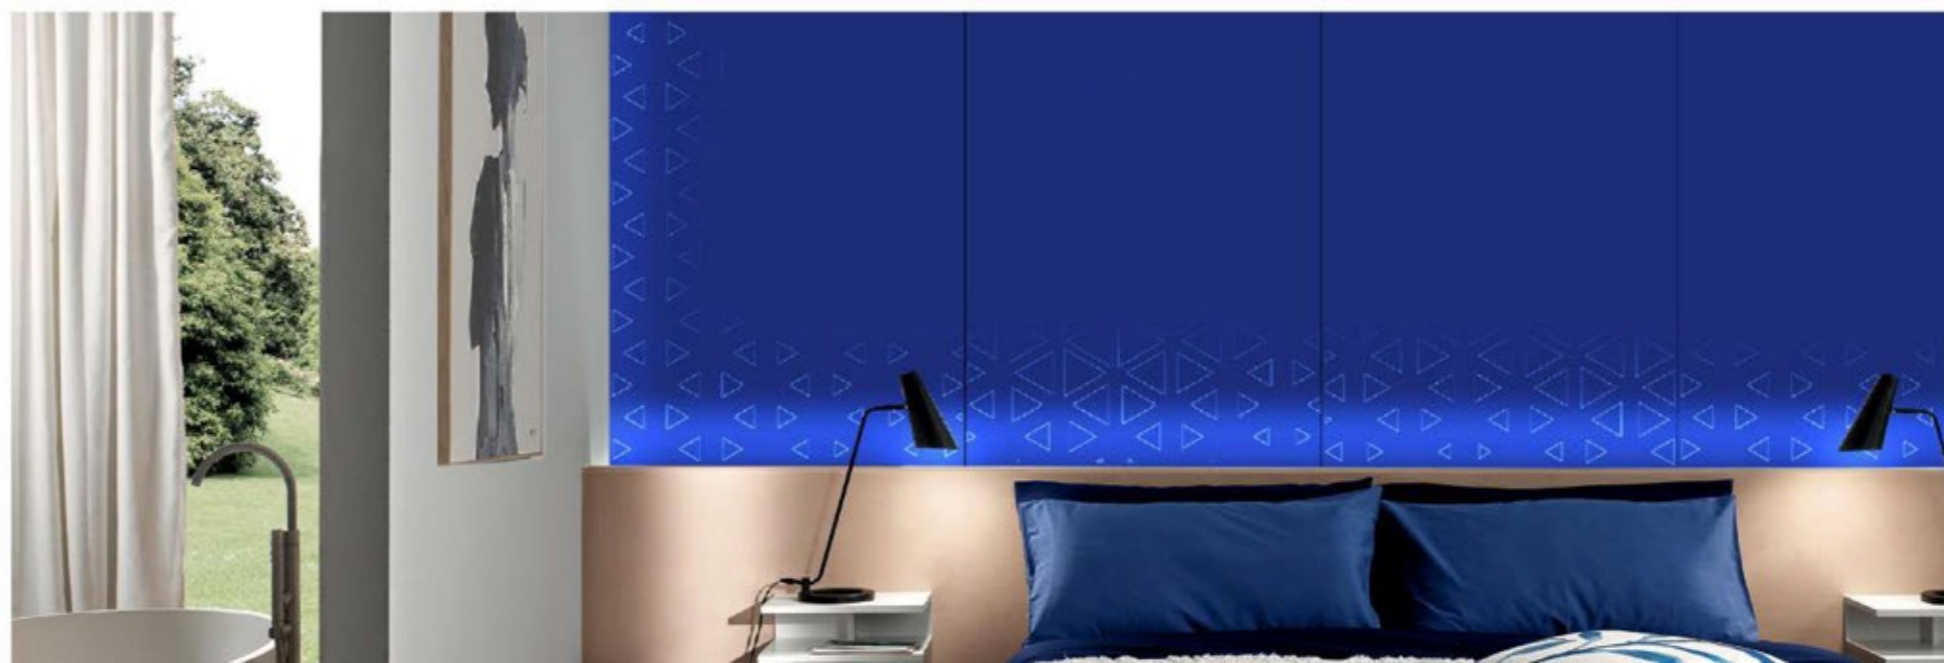

QZIN AQUA LUSTER

QZIN ROCKER ON MATTE SURFACE	
1 RANDOM	800x1600mm

EXOTIC ROCKER MATTE COLLECTION

QZIN BLUE LUSTER

QZIN ROCKER ON MATTE SURFACE	
3 RANDOM	800x1600mm

EXOTIC ROCKER MATTE COLLECTION

QZIN GREY LUSTER