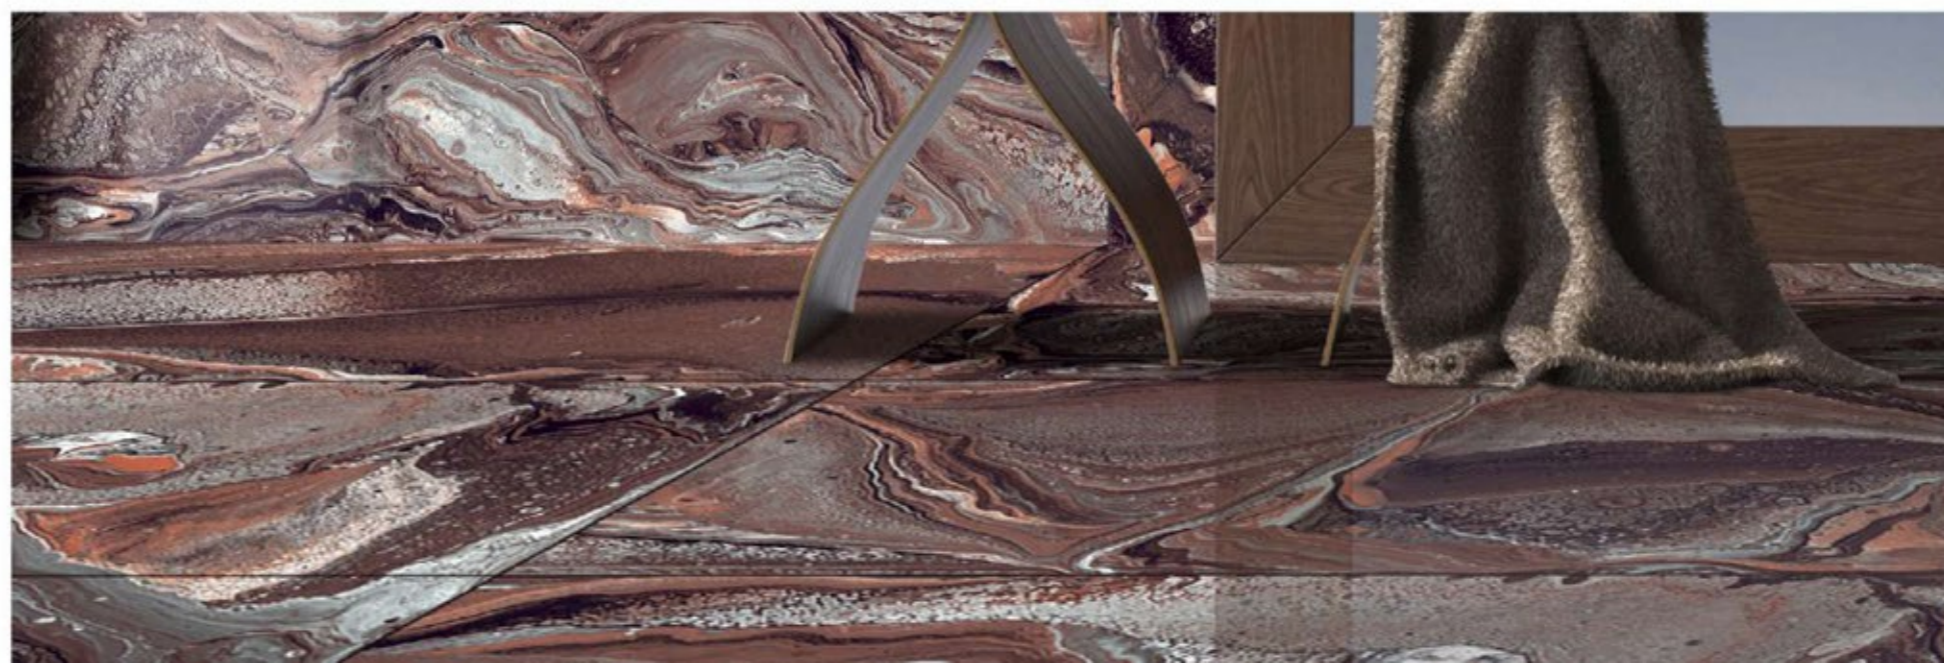

XIAMIN RED

HI-GLOSS SURFACE

4 RANDOM

800x1600mm