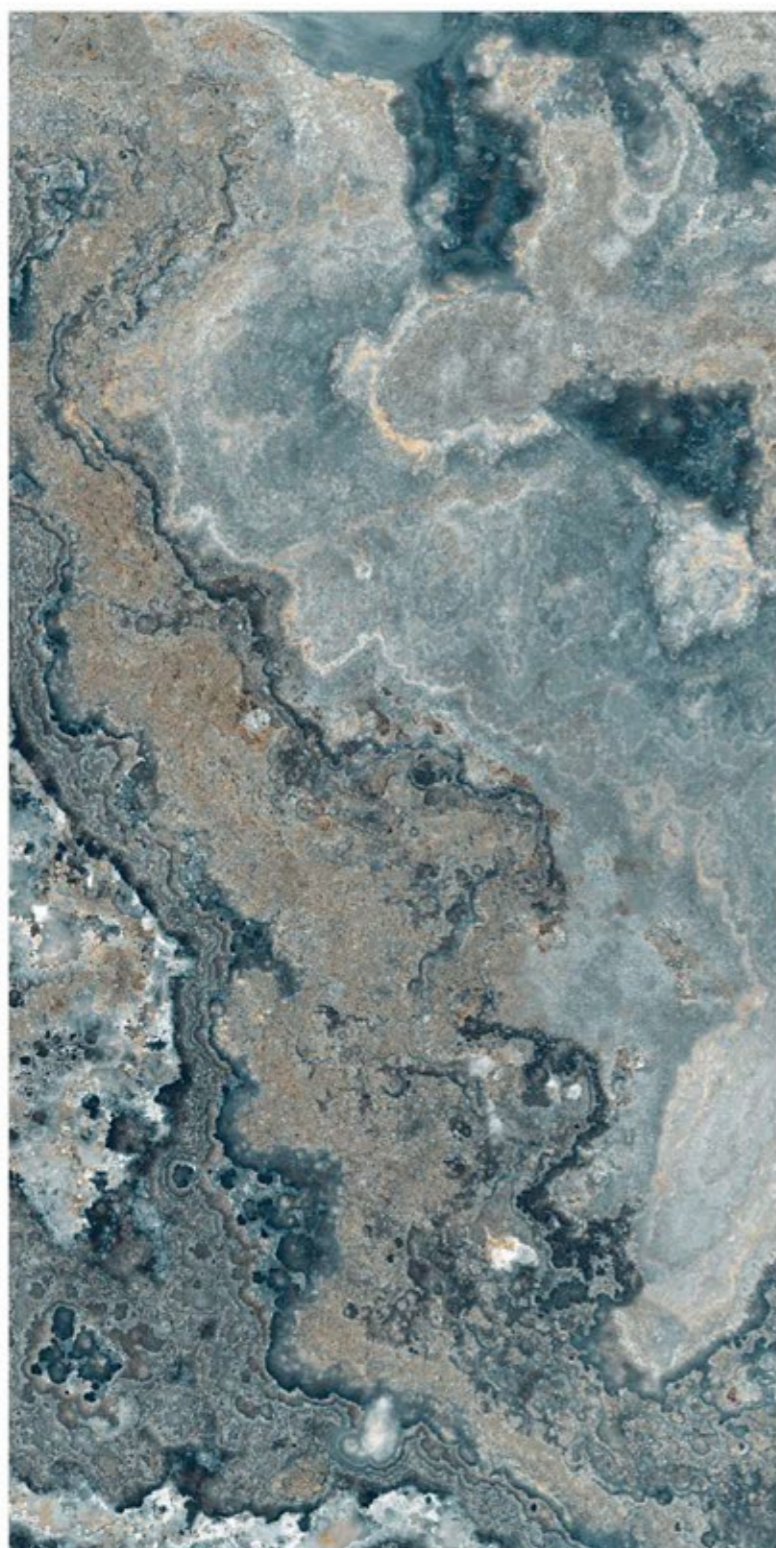

EXOTIC COLLECTION

MORIS BLUE BOOKMATCH

HI-GLOSS SURFACE
BOOKMATCH 800x1600mm

Tiles Shown: MUSCUNO PEARL BROWN BOOKMATCH

EXOTIC COLLECTION

MUSCUNO PEARL BROWN BOOKMATCH

HI-GLOSS SURFACE
BOOKMATCH 800x1600mm

EXOTIC COLLECTION