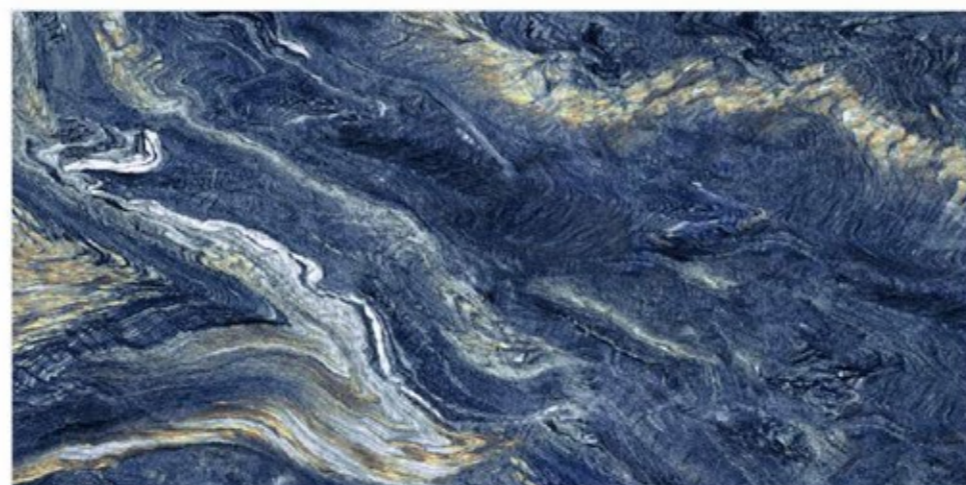

ASHIDA AQUA

HI-GLOSS SURFACE

3 RANDOM | 800x1600mm

Tiles Shown: ASHIDA BLUE

EXOTIC COLLECTION

ASHIDA BLUE

HI-GLOSS SURFACE	
3 RANDOM	800x1600mm

EXOTIC COLLECTION