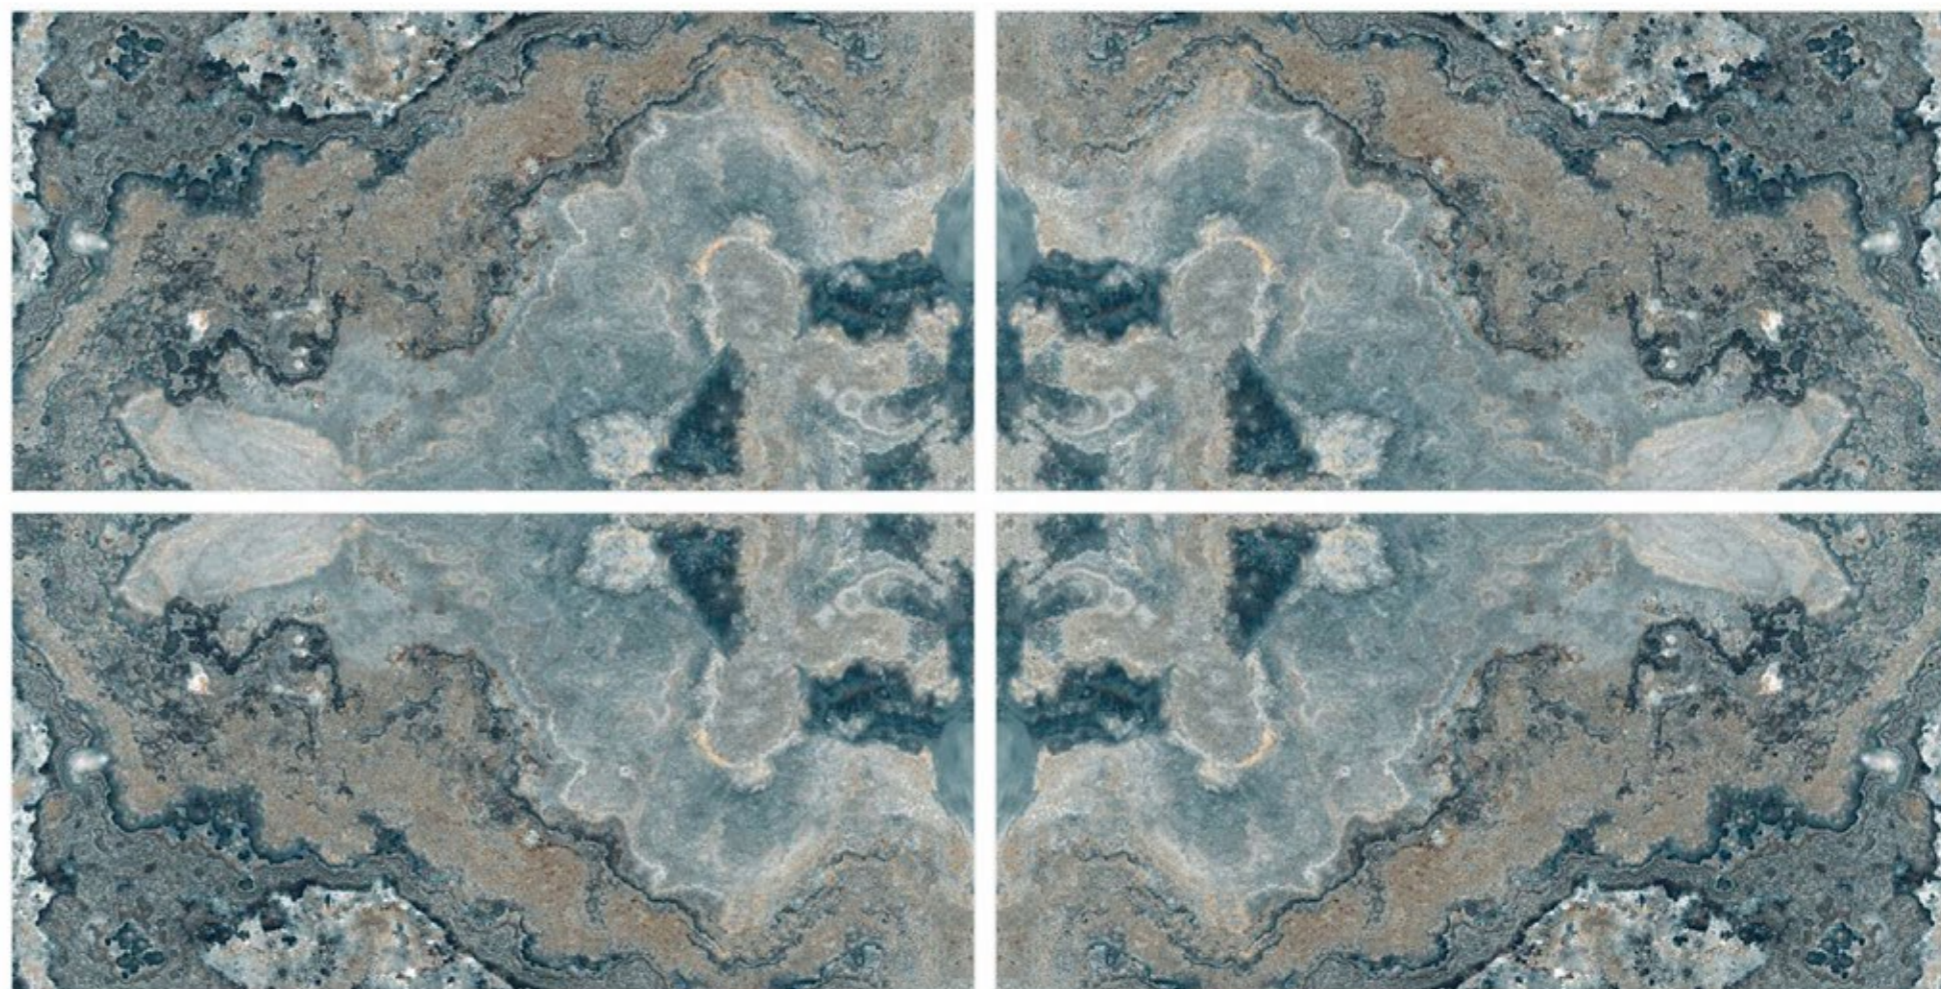

EXOTIC COLLECTION

MORIS BLUE BOOKMATCH

HI-GLOSS SURFACE
BOOKMATCH 800x1600mm

Tiles Shown: MUSCUNO PEARL BROWN BOOKMATCH

EXOTIC COLLECTION

MUSCUNO PEARL BROWN BOOKMATCH

HI-GLOSS SURFACE
BOOKMATCH 800x1600mm

EXOTIC COLLECTION