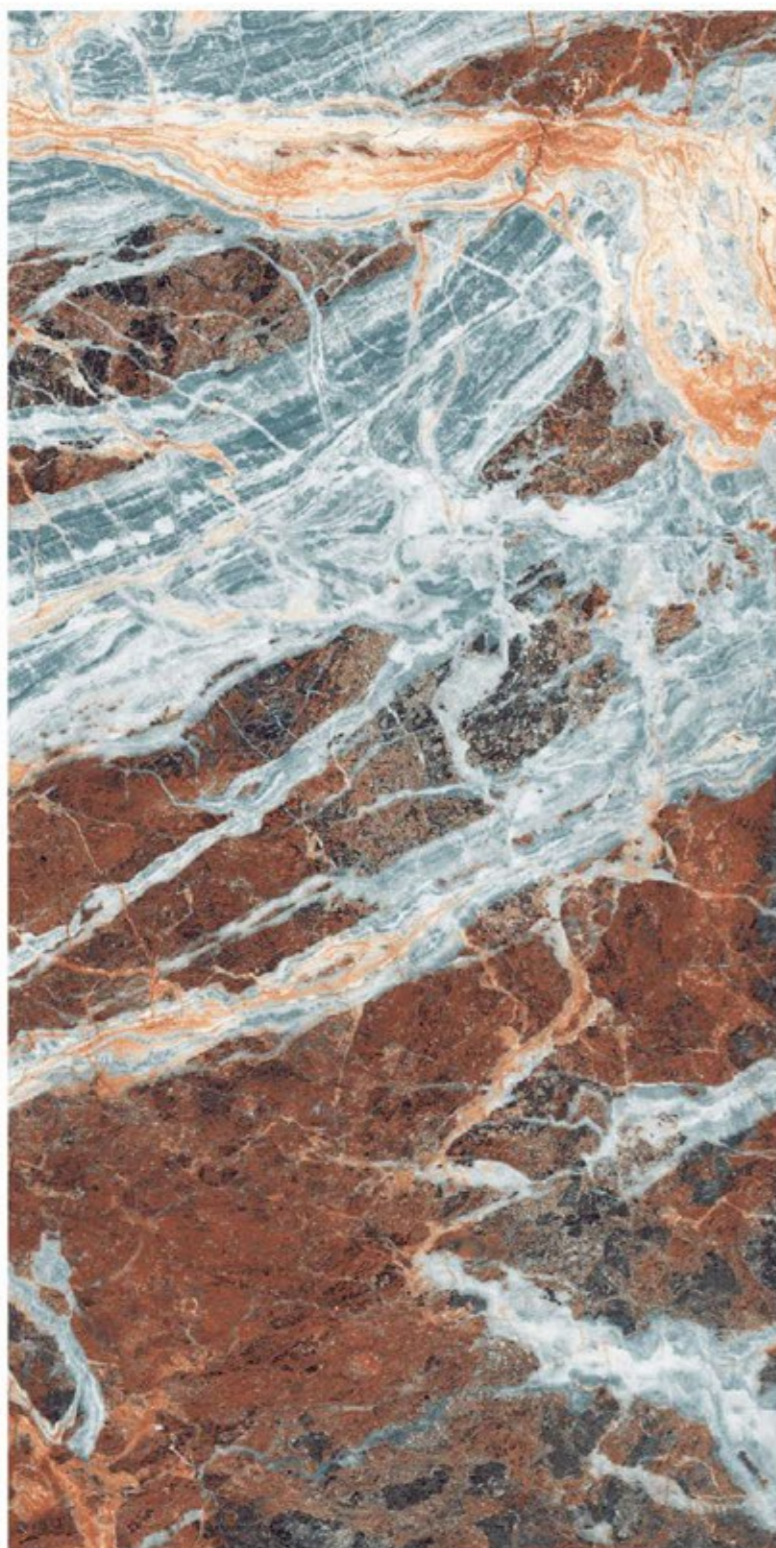

EXOTIC COLLECTION