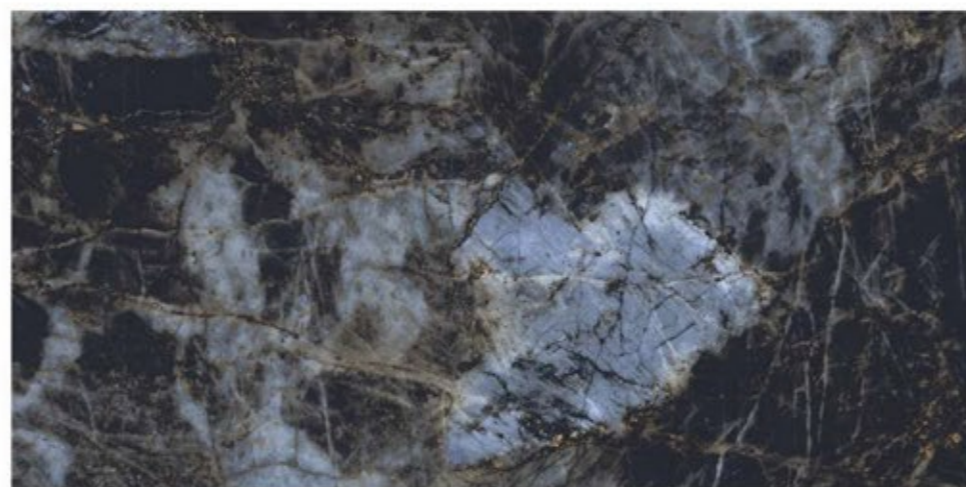

EXOTIC COLLECTION