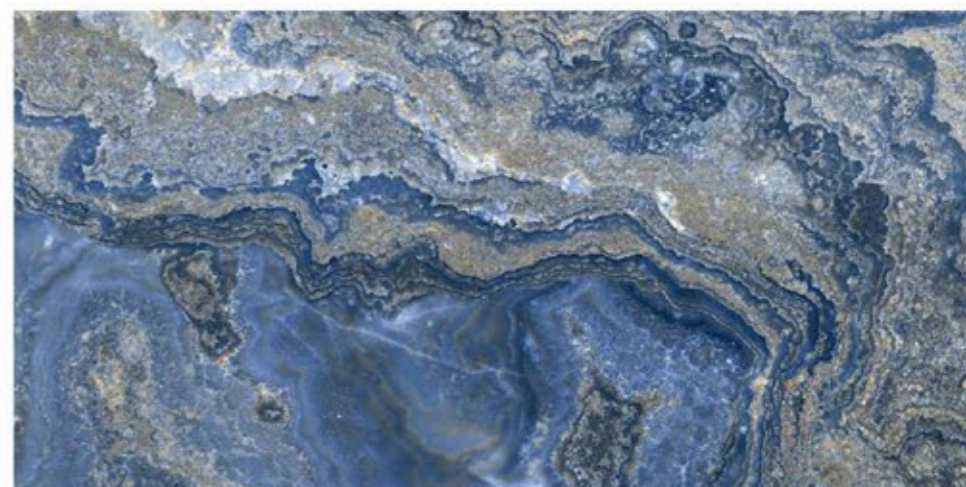

EXOTIC COLLECTION