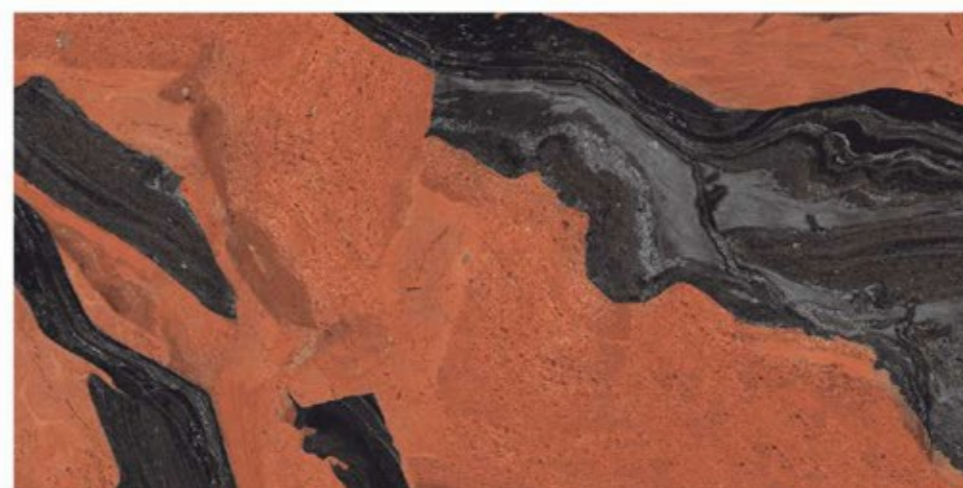

EXOTIC COLLECTION