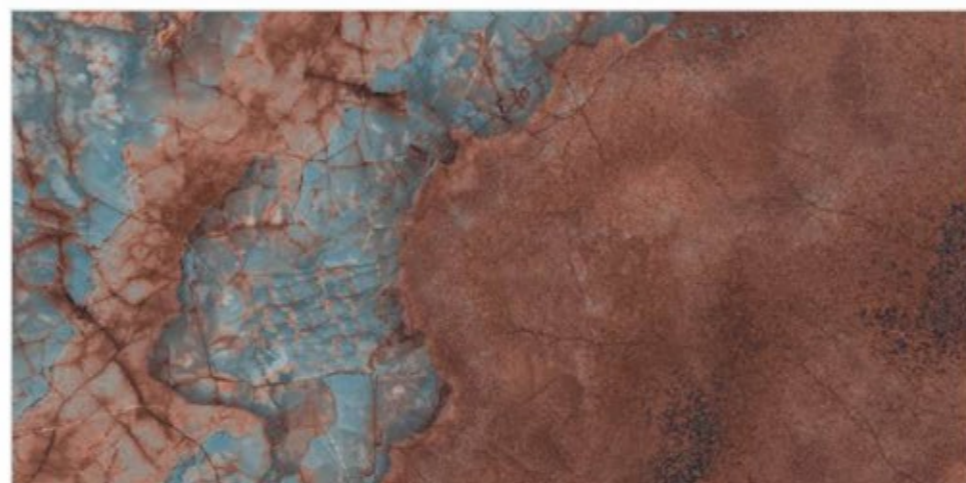

EXOTIC COLLECTION