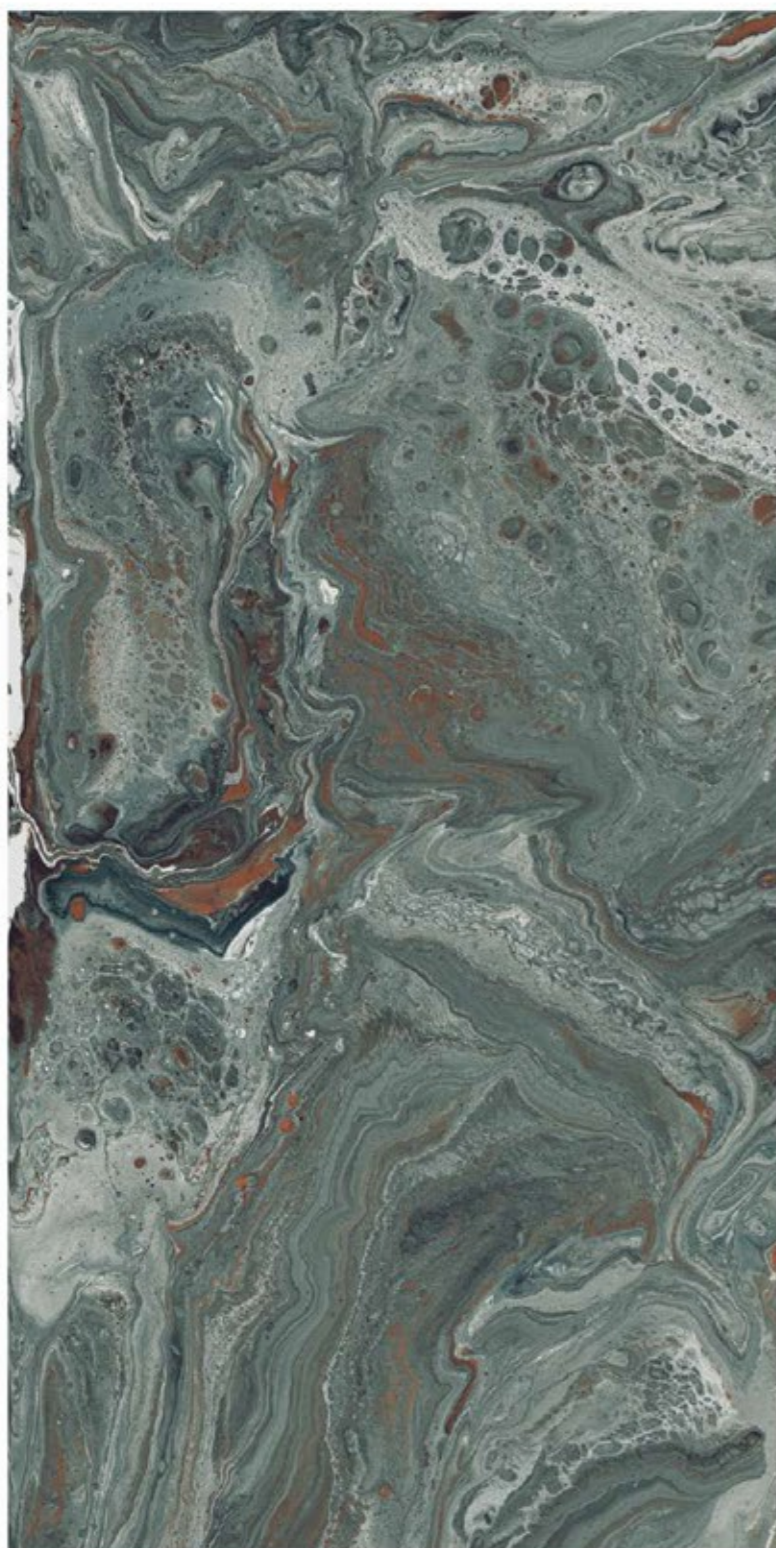

EXOTIC COLLECTION