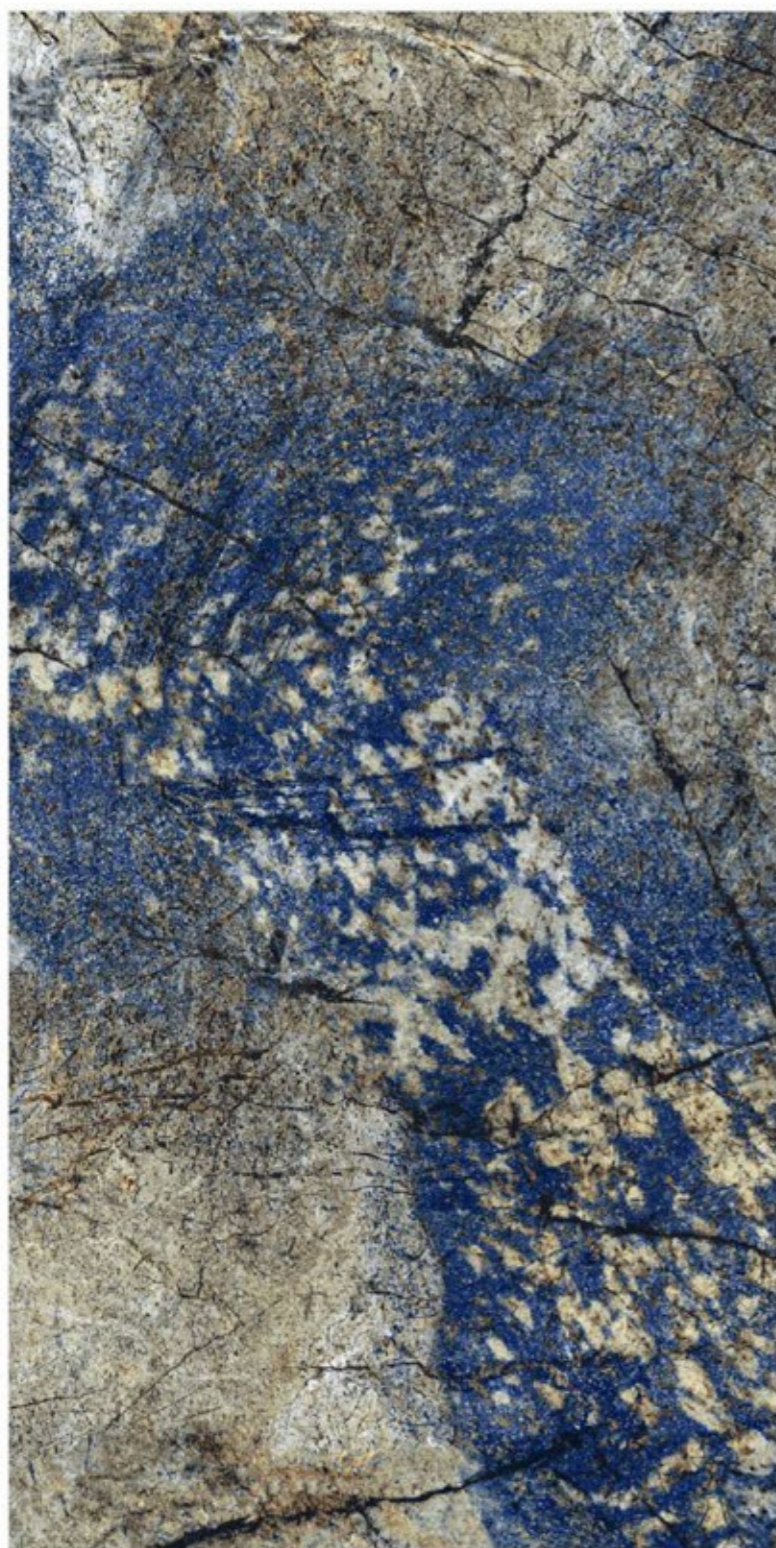

EXOTIC COLLECTION