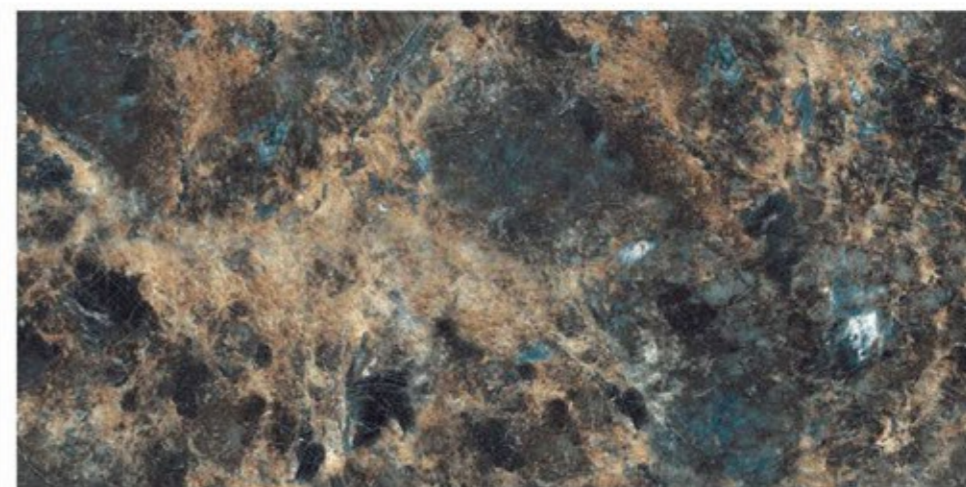

HI-GLOSS SURFACE

3 RANDOM | 800x1600mm

EXOTIC COLLECTION

LAPSTONE BLUE

HI-GLOSS SURFACE	
4 RANDOM	800x1600mm

Tiles Shown: LEMORIAN

EXOTIC COLLECTION

LEMORIAN