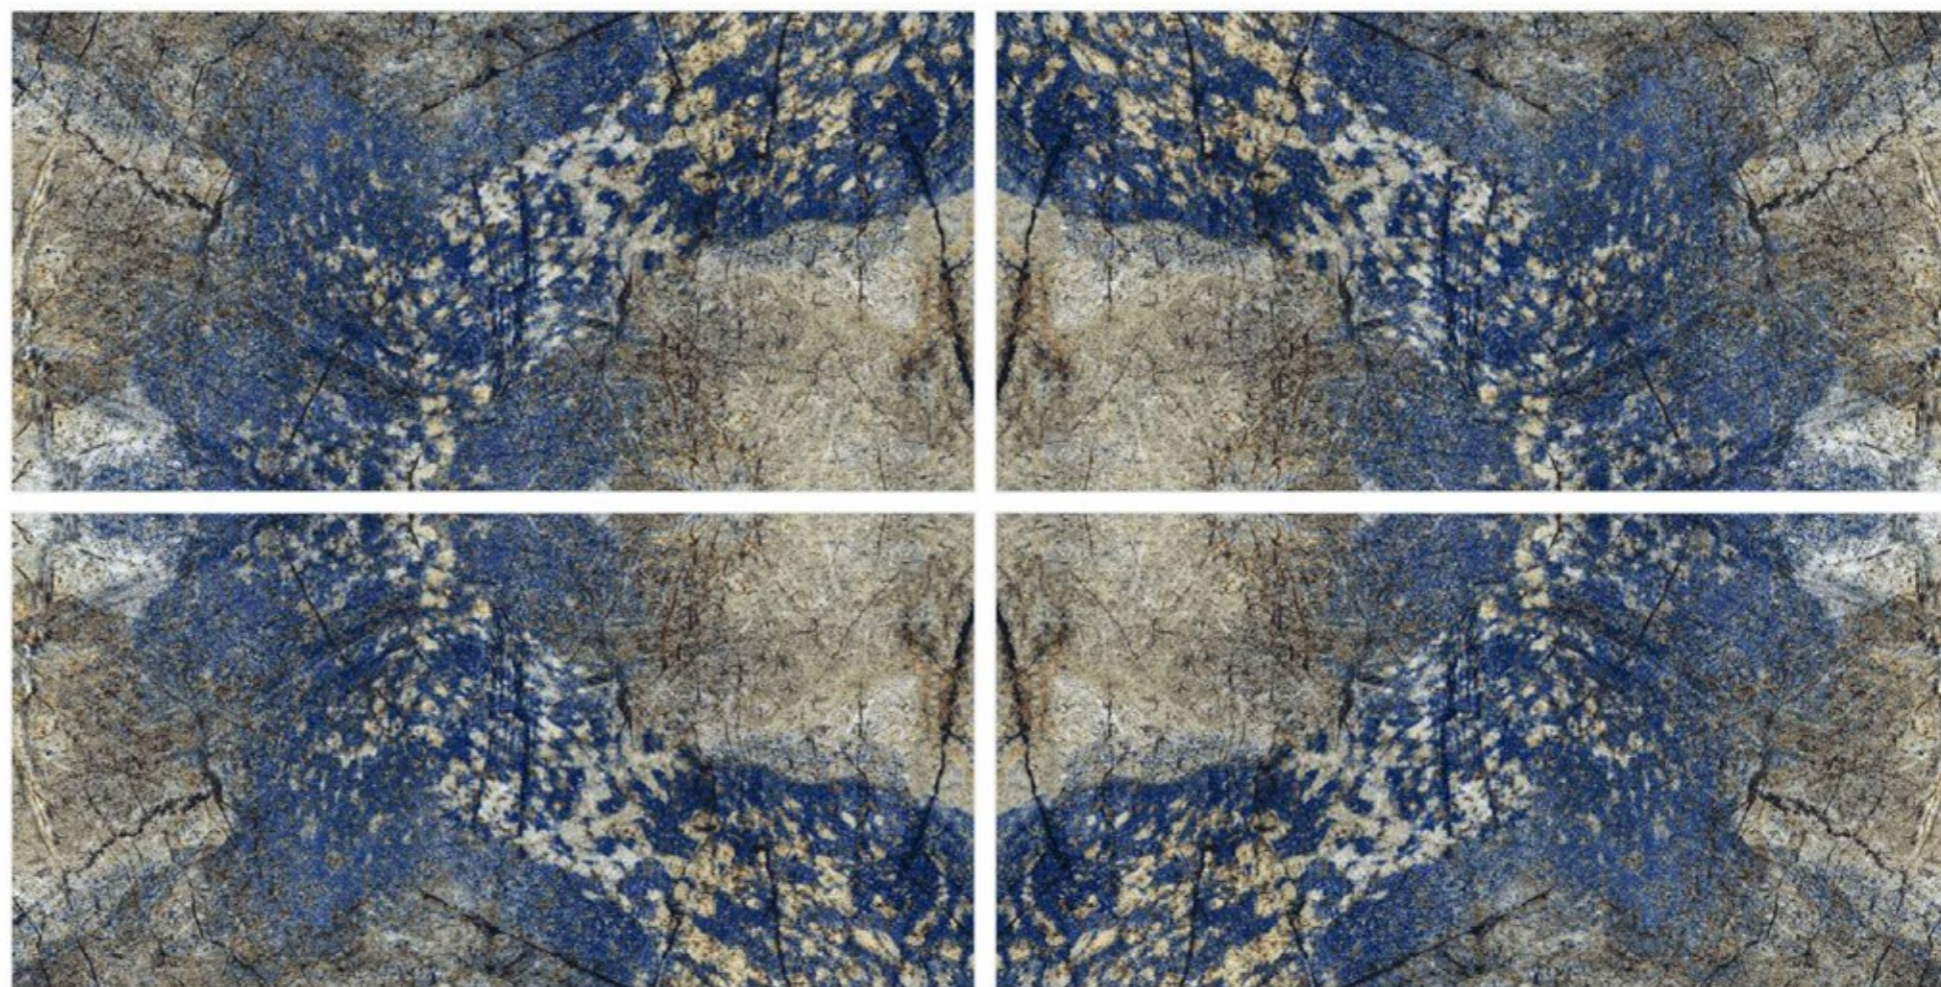

BRAZILLIAN BLUE BOOKMATCH

HI-GLOSS SURFACE
BOOKMATCH 800x1600mm

Tiles Shown: BRAZILIAN RED BOOKMATCH

EXOTIC COLLECTION

BRAZILLIAN RED BOOKMATCH

HI-GLOSS SURFACE
BOOKMATCH 800x1600mm

Tiles Shown: MORIS BLUE BOOKMATCH