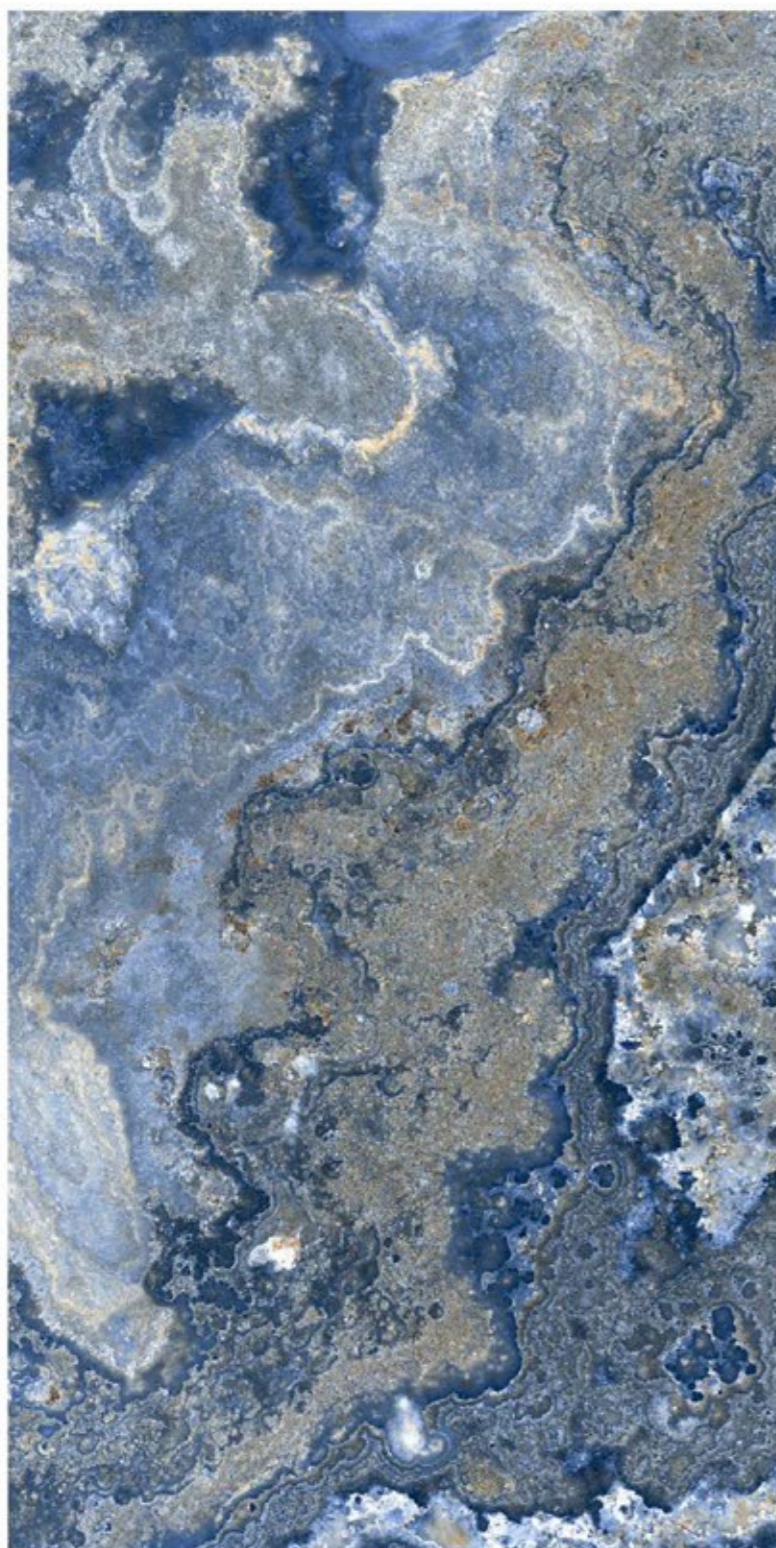

EXOTIC COLLECTION