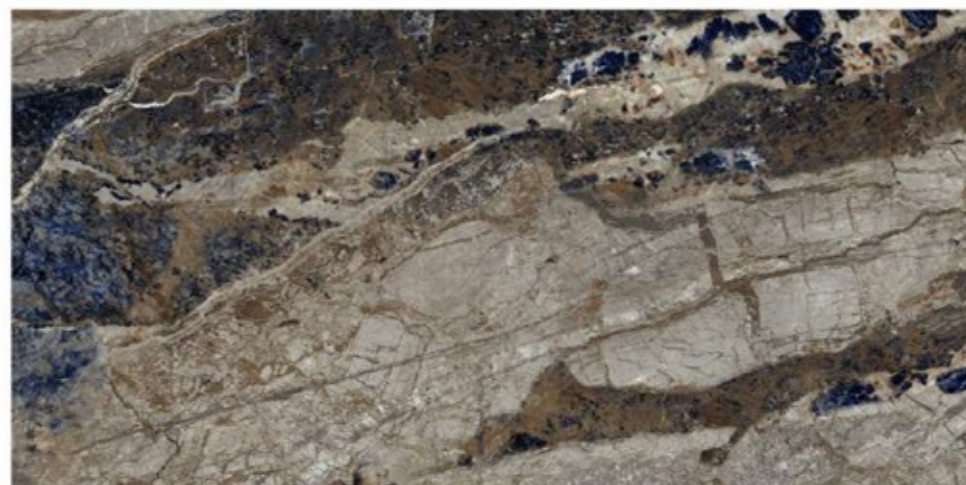

3 RANDOM | 800x1600mm

EXOTIC COLLECTION

GEMS BLUE

HI-GLOSS SURFACE

3 RANDOM | 800x1600mm

Tiles Shown: HYABA BLUE

EXOTIC COLLECTION

HYABA BLUE