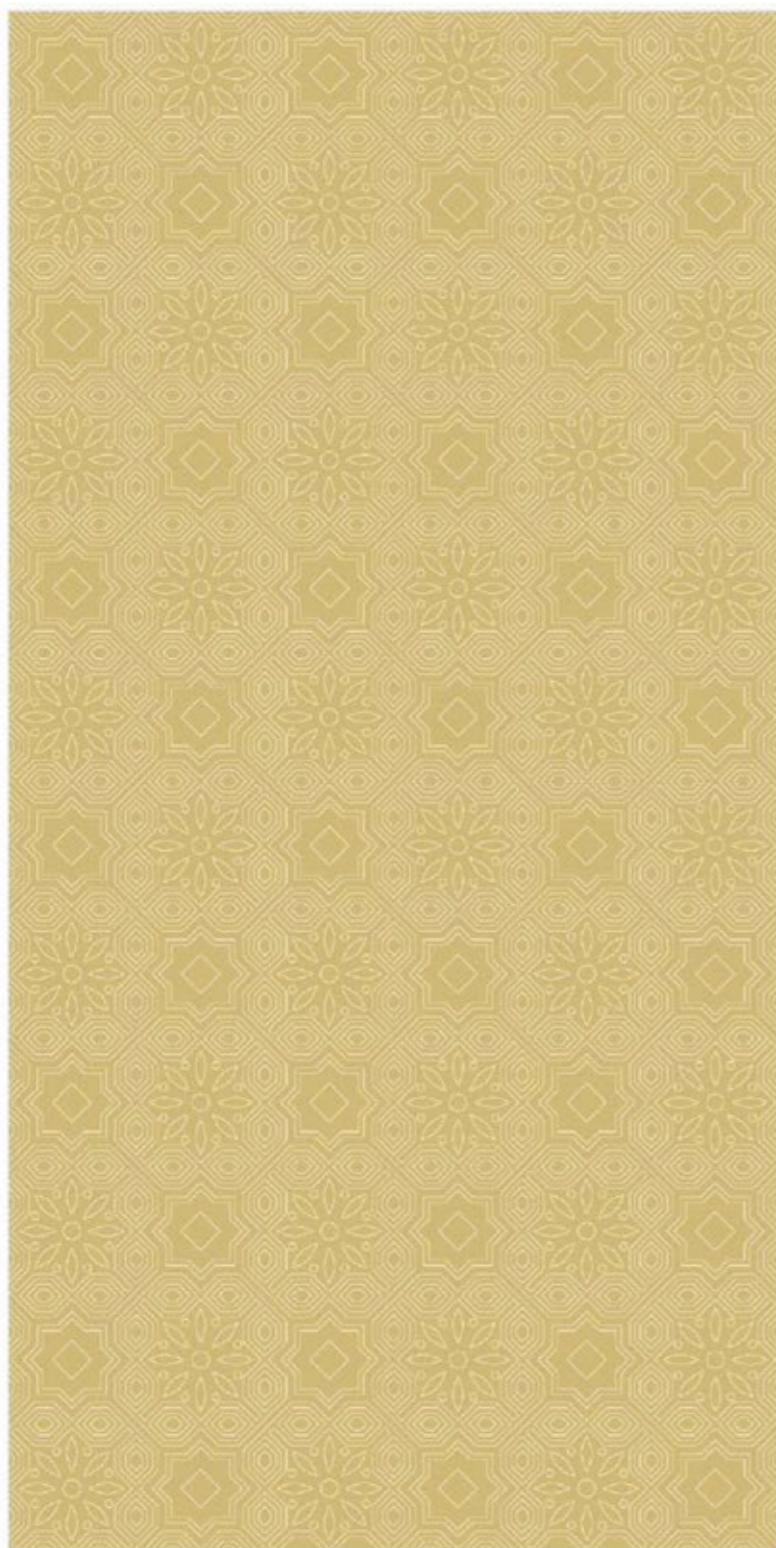

EXOTIC ROCKER MATTE COLLECTION

QZIN YELLOW LUSTER

QZIN ROCKER ON MATTE SURFACE

1 RANDOM	800x1600mm