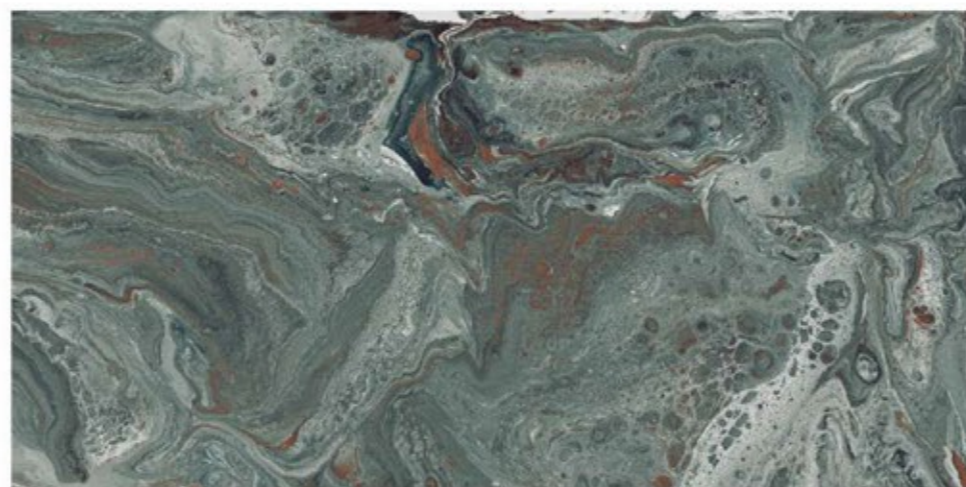

EXOTIC COLLECTION