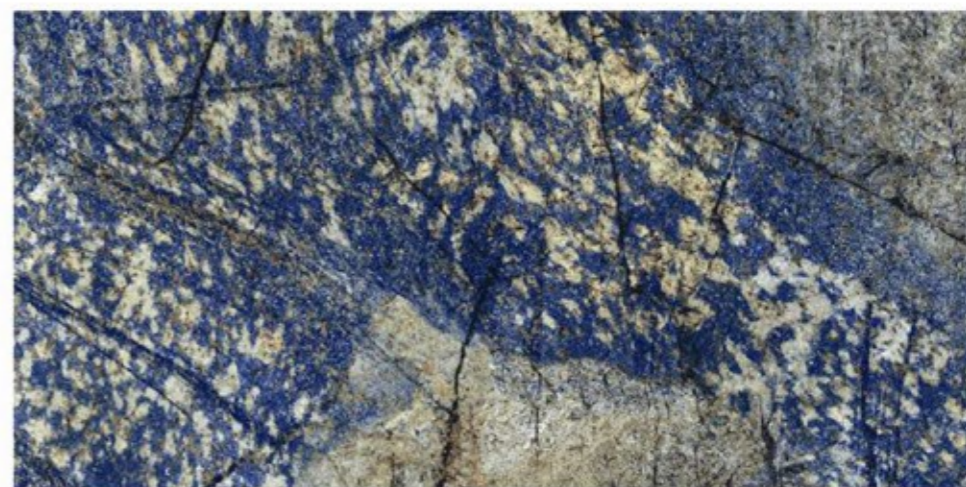

Tiles Shown: BABYLONE BLUE

EXOTIC COLLECTION

BABYLONE BLUE

HI-GLOSS SURFACE

4 RANDOM

800x1600mm

Tiles Shown: BRAZILLIAN BLUE

EXOTIC COLLECTION