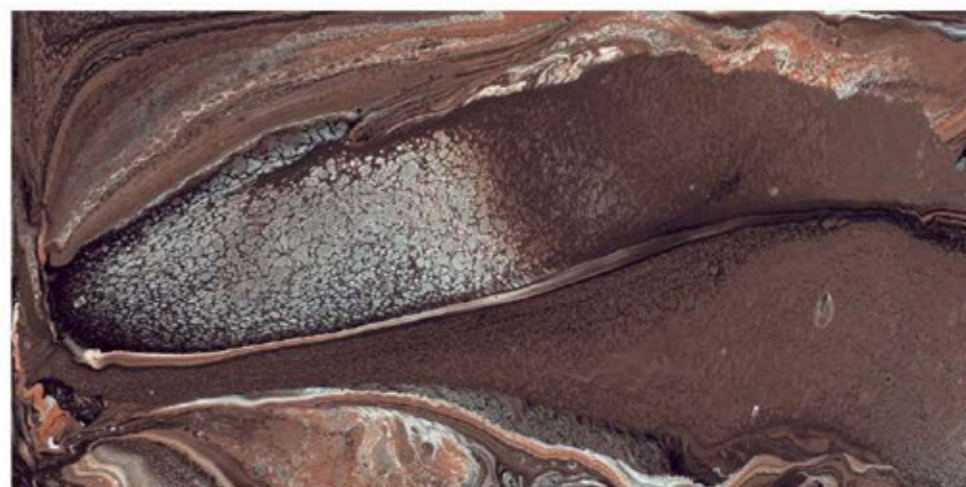

EXOTIC COLLECTION