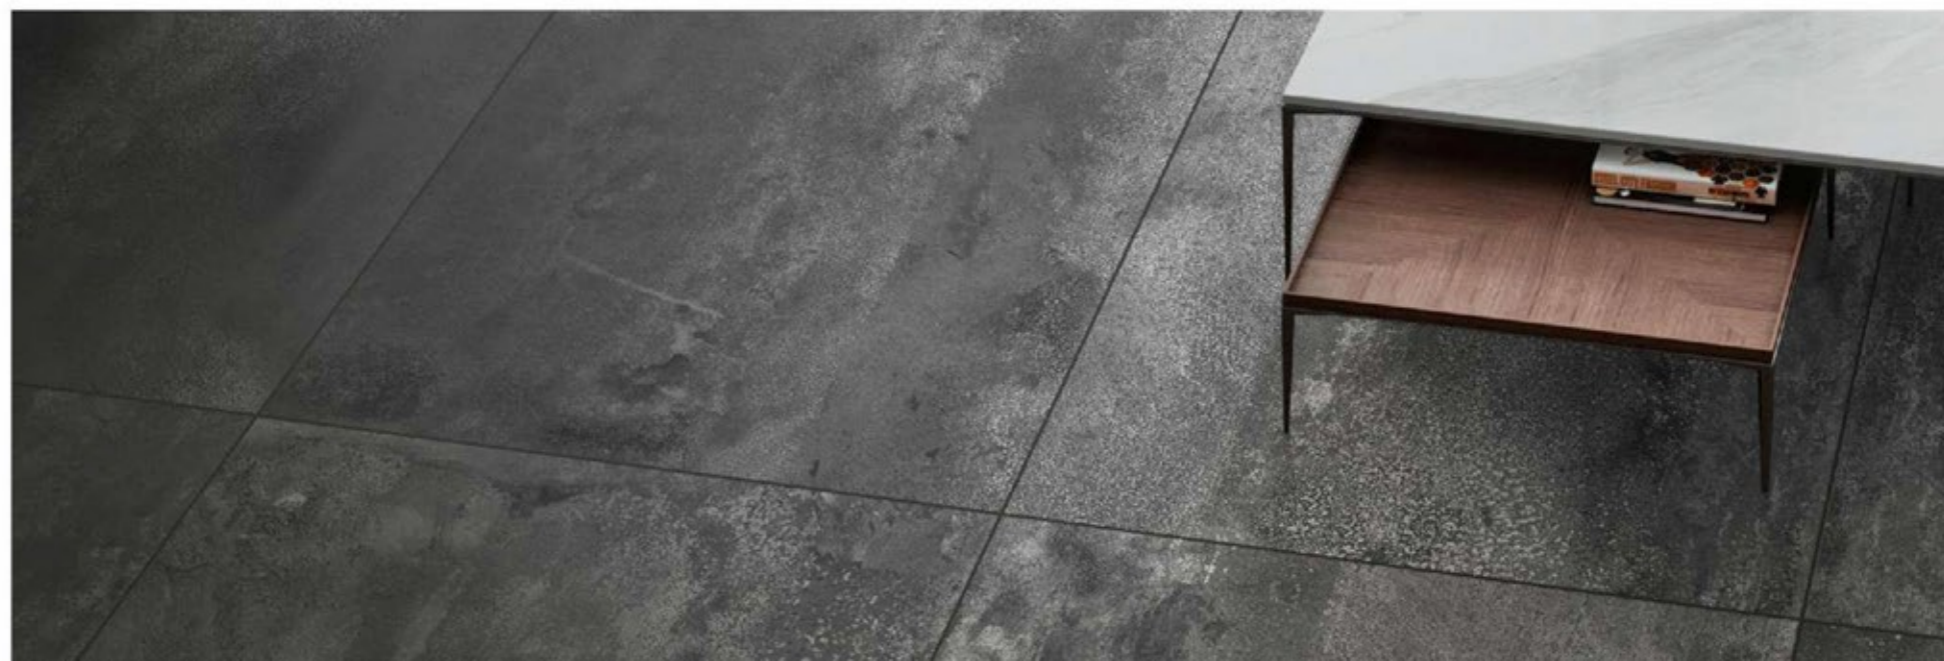

JADE ROCKER ON MATTE SURFACE	
1 RANDOM	800x1600mm

EXOTIC JADE COLLECTION

JADE BLACK METALLIC

JADE ROCKER ON MATTE SURFACE	
3 RANDOM	800x1600mm

EXOTIC JADE COLLECTION

JADE BLACK

JADE MATTE SURFACE	
1 RANDOM	800x1600mm