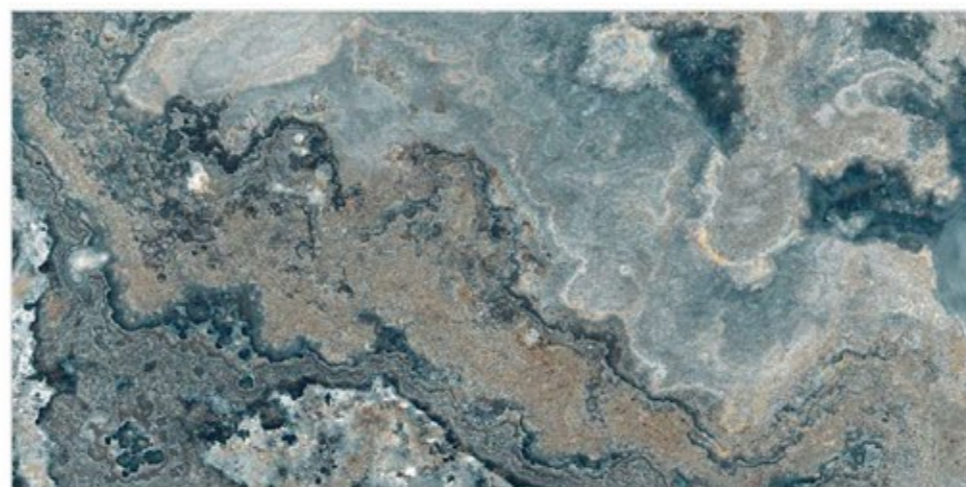

HI-GLOSS SURFACE

4 RANDOM

800x1600mm

Tiles Shown: TAMPA AQUA

EXOTIC COLLECTION

TAMPA AQUA

HI-GLOSS SURFACE

4 RANDOM | 800x1600mm