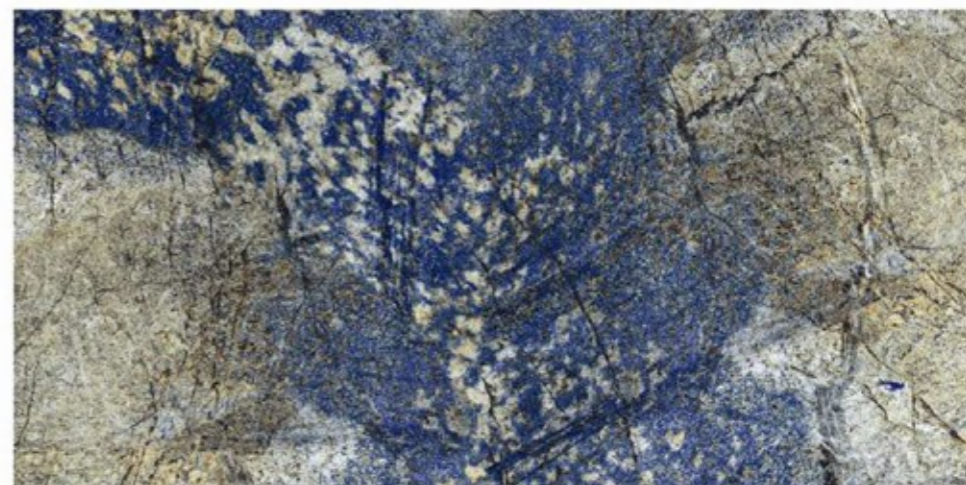

Tiles Shown: BABYLONE BLUE

EXOTIC COLLECTION

BABYLONE BLUE

HI-GLOSS SURFACE

4 RANDOM

800x1600mm

Tiles Shown: BRAZILLIAN BLUE

EXOTIC COLLECTION