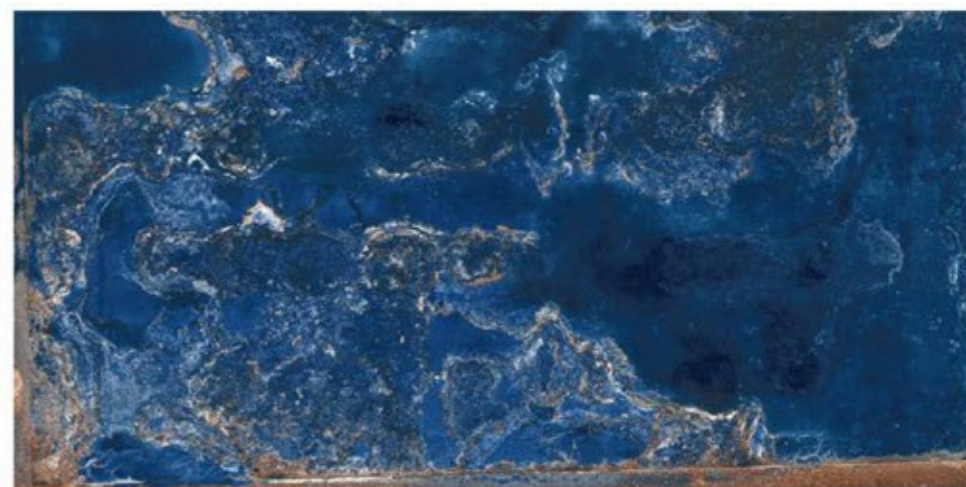

EXOTIC COLLECTION