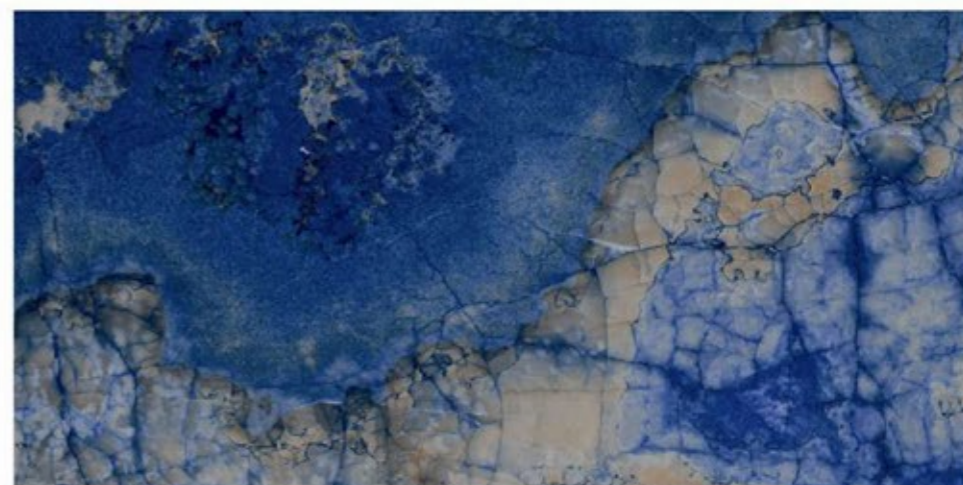

HI-GLOSS SURFACE

3 RANDOM | 800x1600mm

EXOTIC COLLECTION

LISOBA BLUE

HI-GLOSS SURFACE	
3 RANDOM	800x1600mm

EXOTIC COLLECTION

MORIS BLUE

HI-GLOSS SURFACE