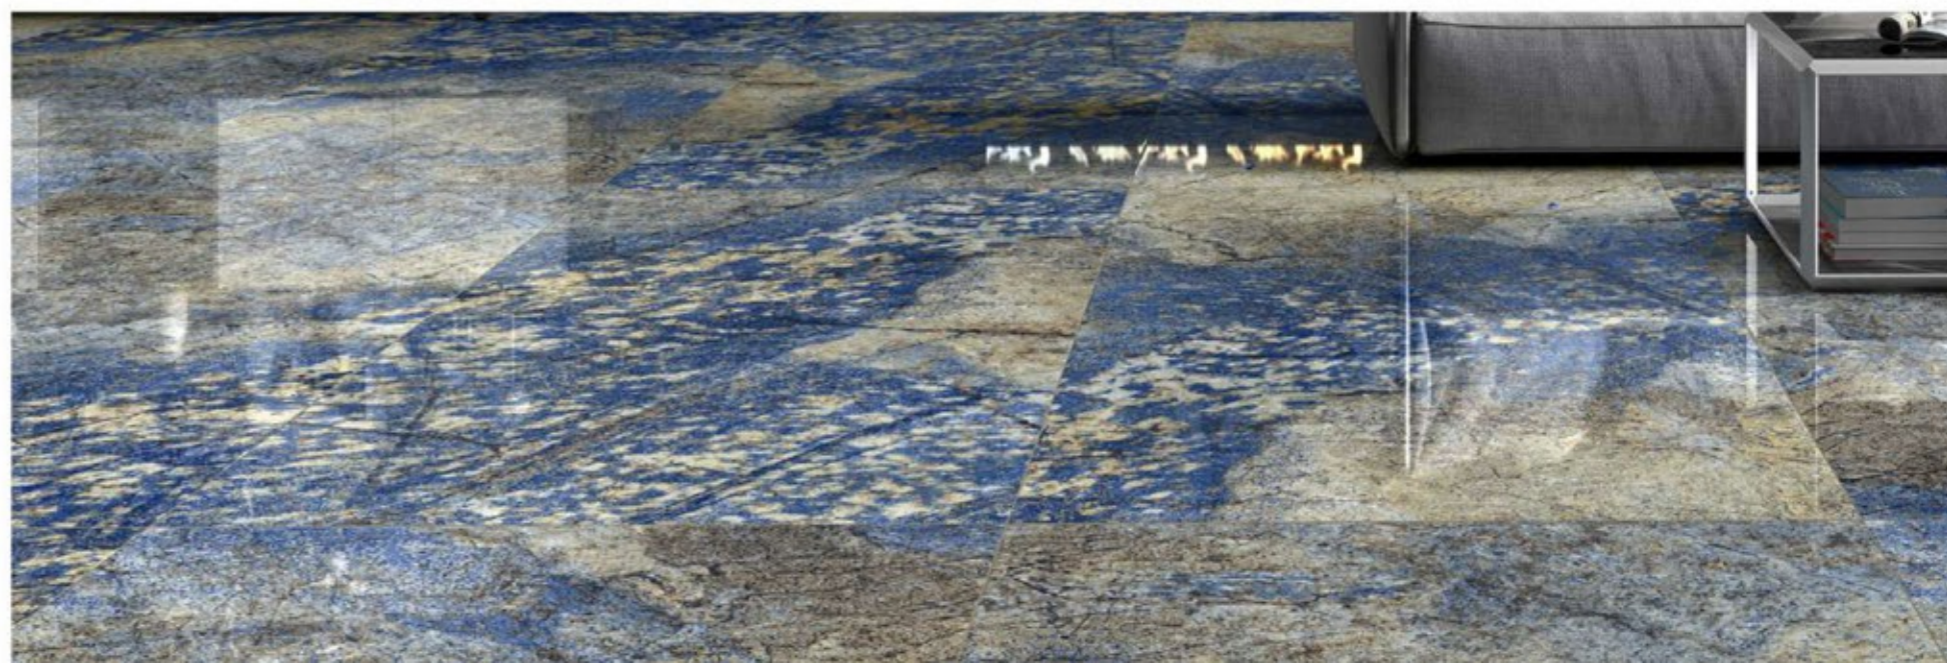

BRAZILLIAN BLUE

HI-GLOSS SURFACE

4 RANDOM | 800x1600mm