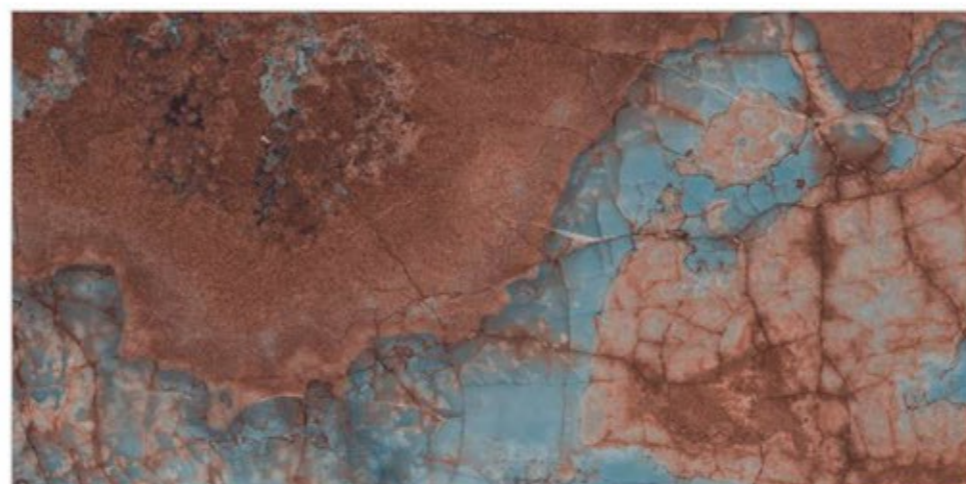

EXOTIC COLLECTION