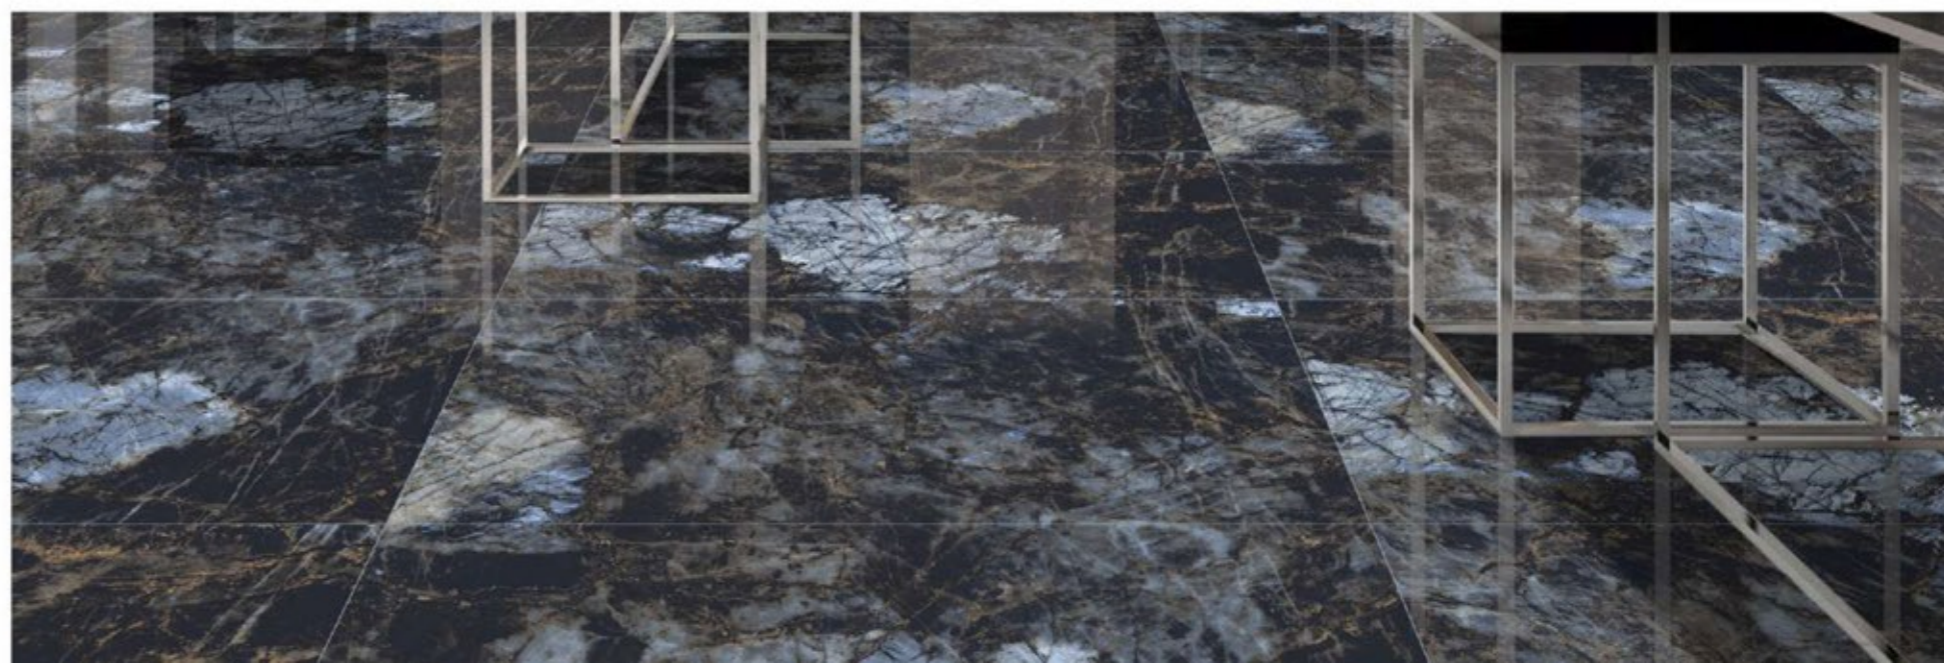

HI-GLOSS SURFACE

3 RANDOM | 800x1600mm

EXOTIC COLLECTION

LISOBA BLUE

HI-GLOSS SURFACE	
3 RANDOM	800x1600mm

EXOTIC COLLECTION

MORIS BLUE

HI-GLOSS SURFACE