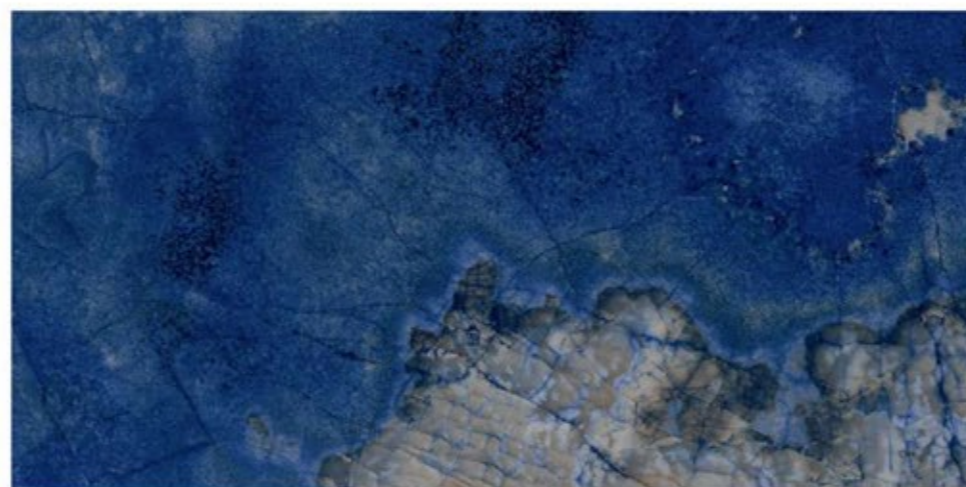

HI-GLOSS SURFACE

3 RANDOM | 800x1600mm

EXOTIC COLLECTION

LISOBA BLUE

HI-GLOSS SURFACE	
3 RANDOM	800x1600mm

EXOTIC COLLECTION

MORIS BLUE

HI-GLOSS SURFACE