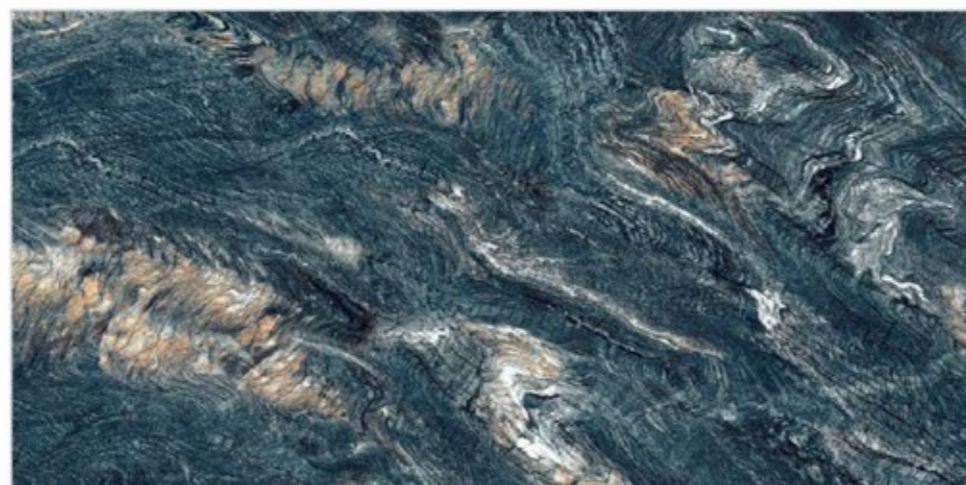

800x
1600
GVT

FINISHES

HI-GLOSS

Tiles Shown: AMAZONITE

EXOTIC COLLECTION

AMAZONITE

HI-GLOSS SURFACE	
3 RANDOM	800x1600mm

EXOTIC COLLECTION