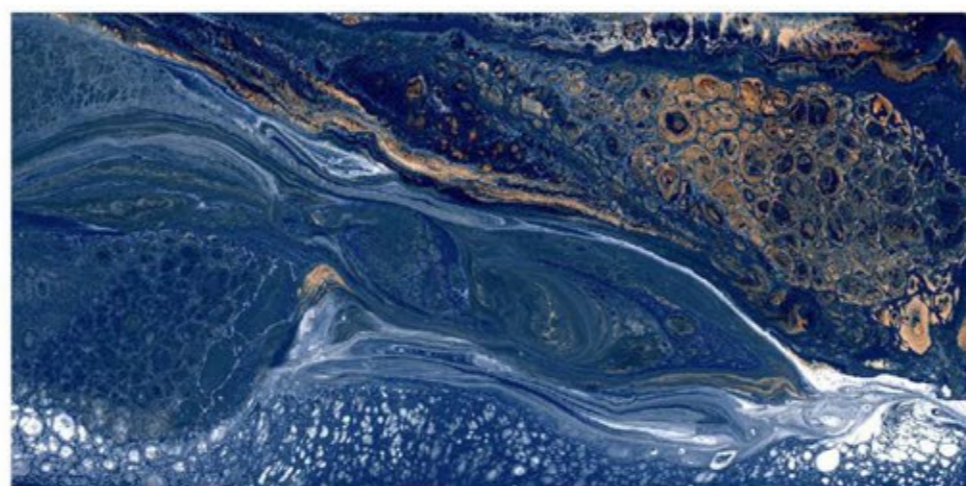

EXOTIC COLLECTION