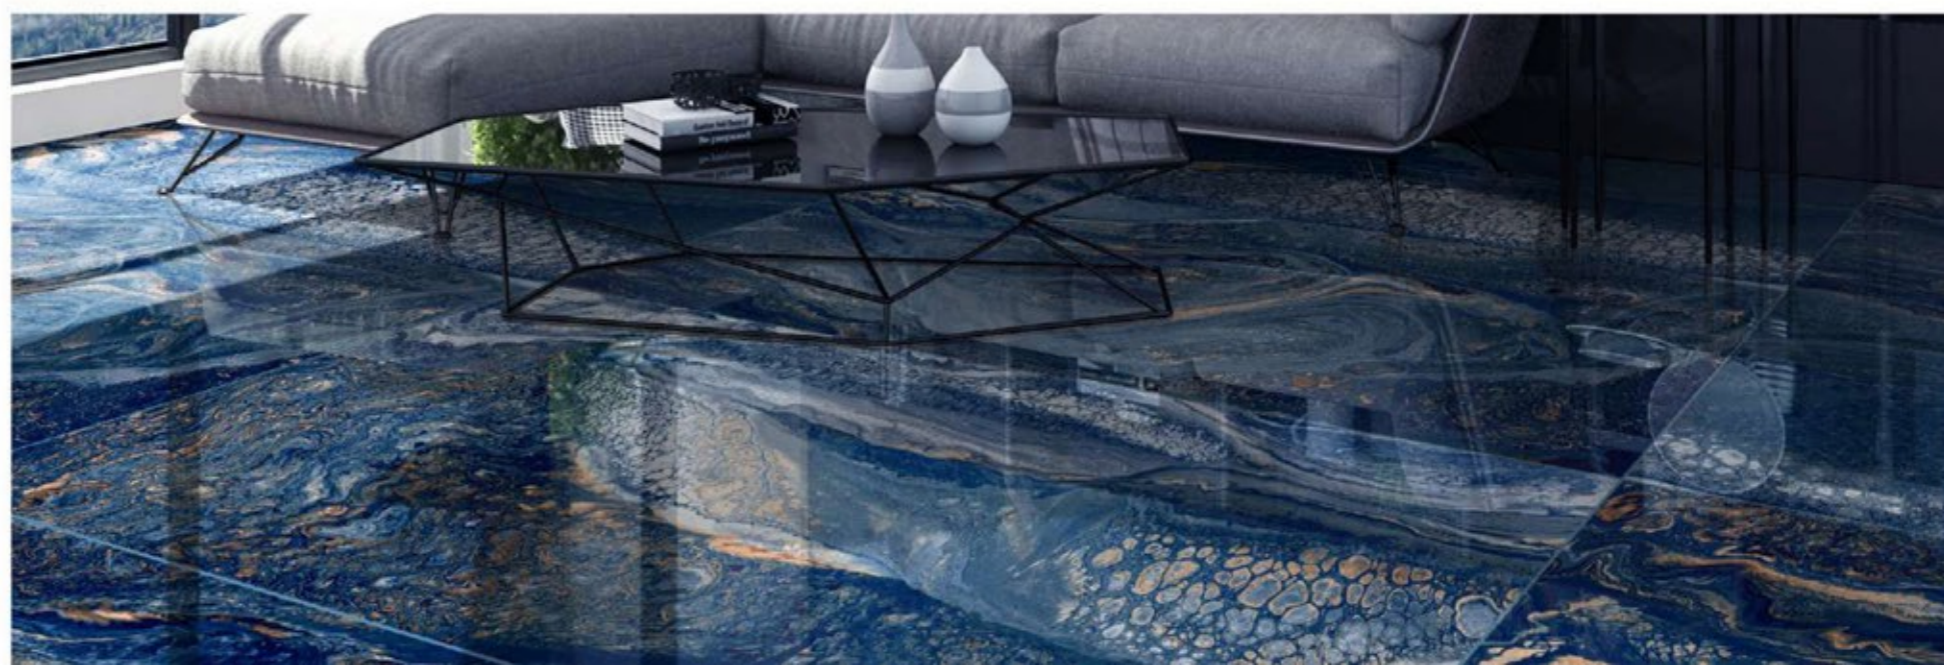

HI-GLOSS SURFACE

3 RANDOM | 800x1600mm

EXOTIC COLLECTION

LAPSTONE BLUE

HI-GLOSS SURFACE	
4 RANDOM	800x1600mm

Tiles Shown: LEMORIAN

EXOTIC COLLECTION

LEMORIAN