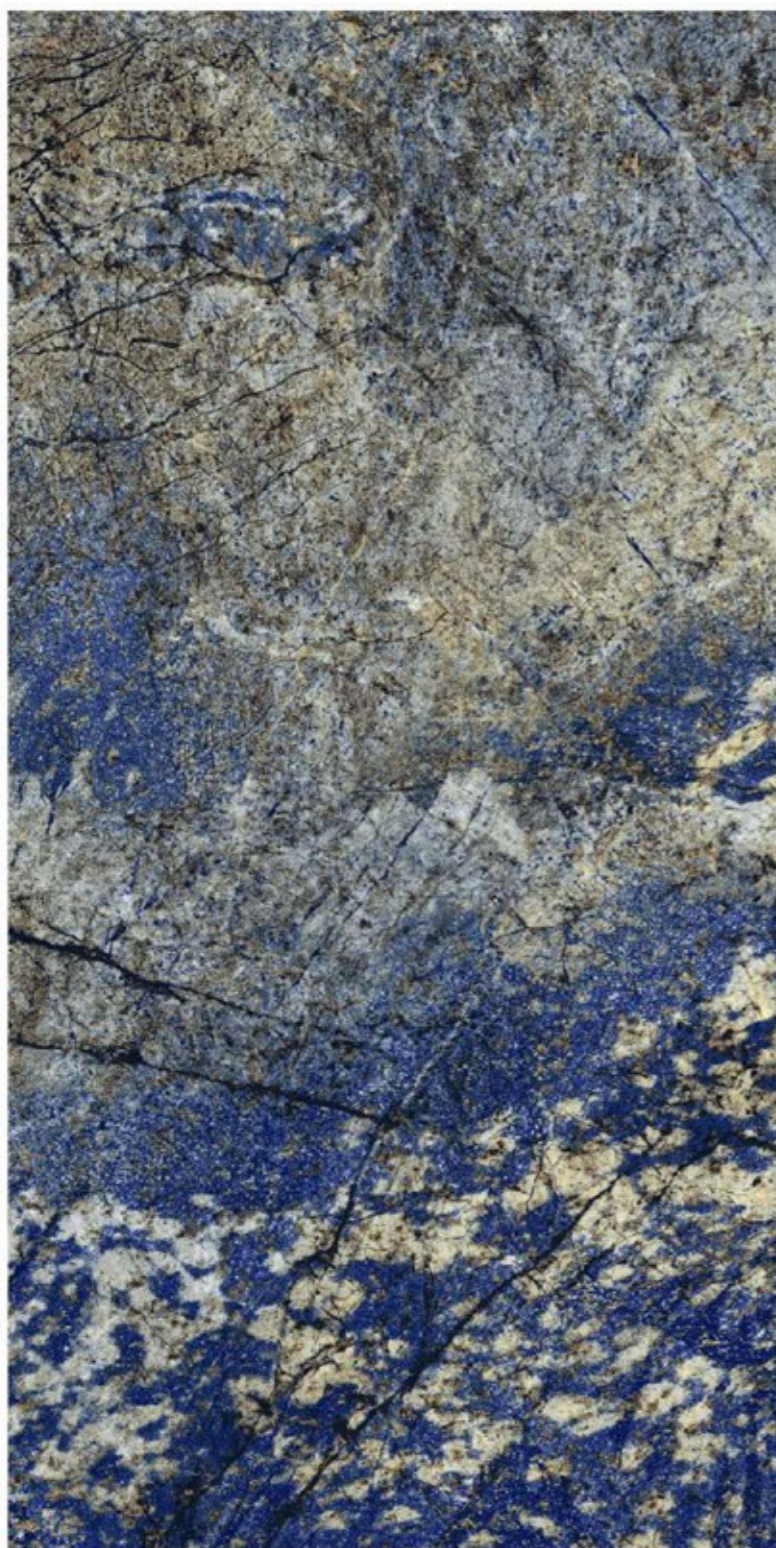

Tiles Shown: BABYLONE BLUE

EXOTIC COLLECTION

BABYLONE BLUE

HI-GLOSS SURFACE

4 RANDOM

800x1600mm

Tiles Shown: BRAZILLIAN BLUE

EXOTIC COLLECTION