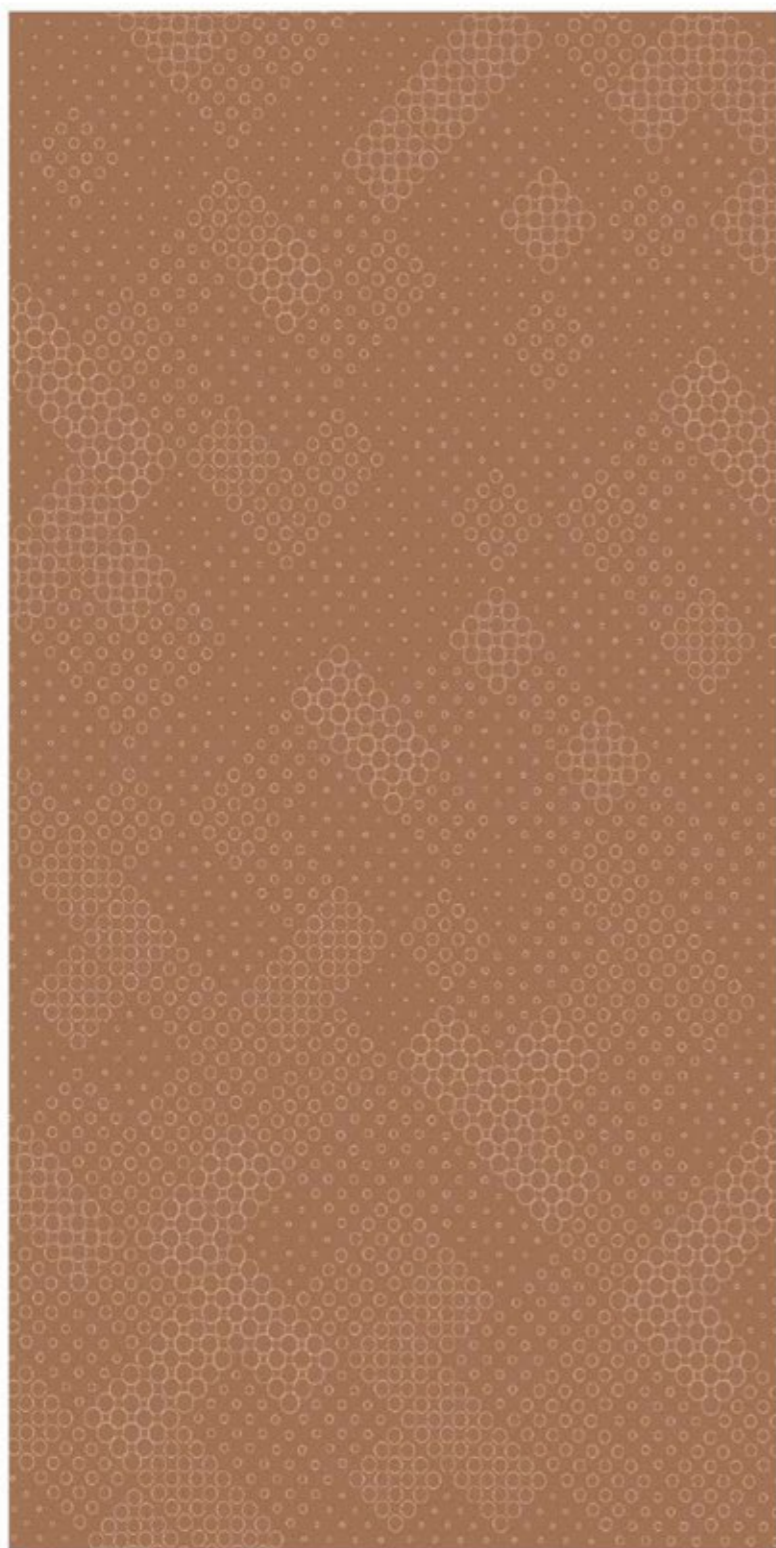

EXOTIC ROCKER MATTE COLLECTION

QZIN CHOCOLATE LUSTER

QZIN ROCKER ON MATTE SURFACE

1 RANDOM

800x1600mm