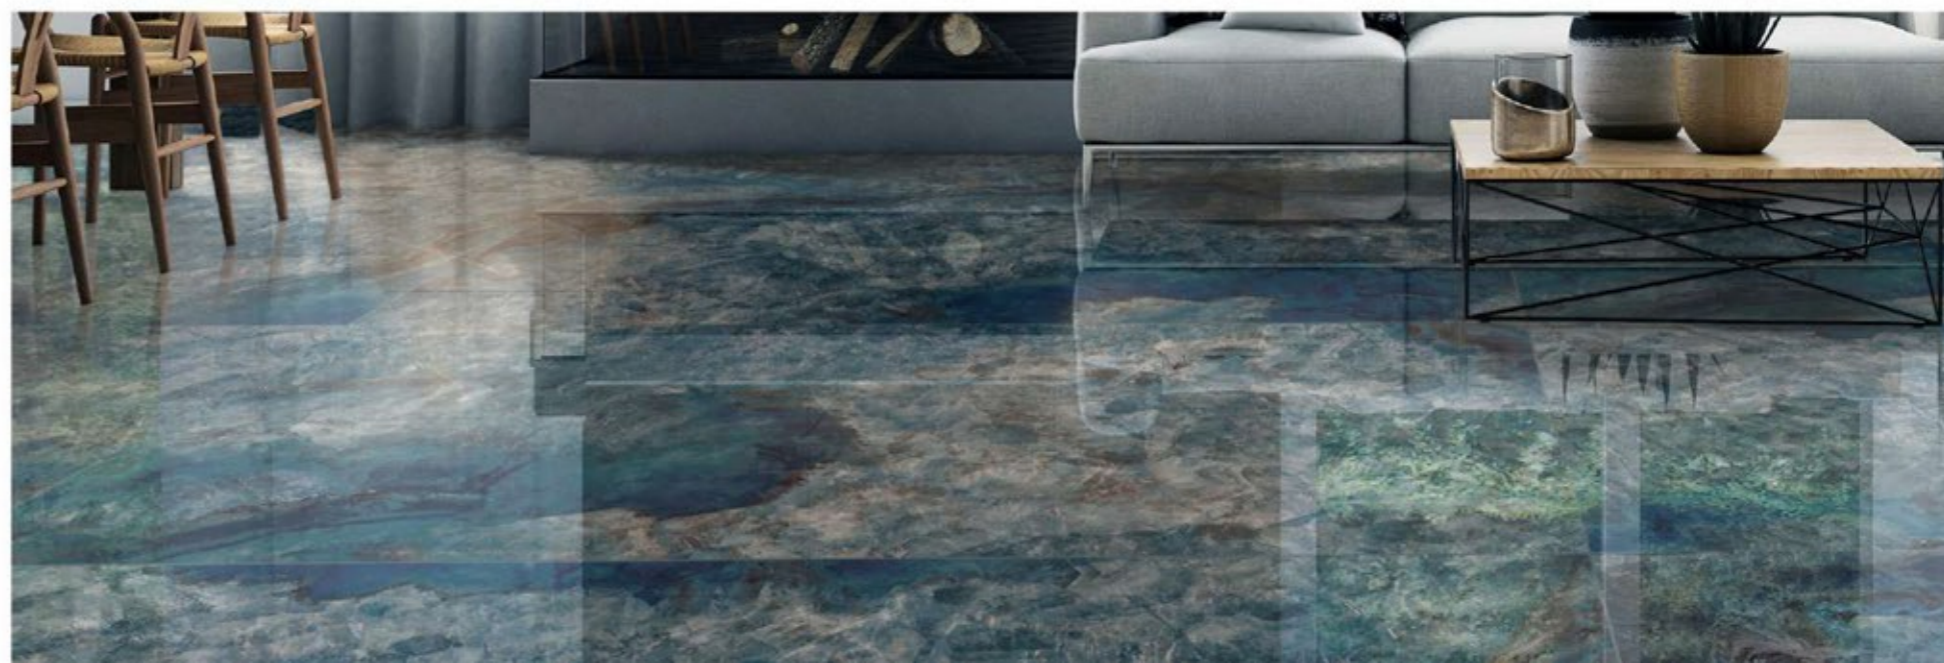

3 RANDOM | 800x1600mm

EXOTIC COLLECTION

GEMS BLUE

HI-GLOSS SURFACE

3 RANDOM | 800x1600mm

Tiles Shown: HYABA BLUE

EXOTIC COLLECTION

HYABA BLUE