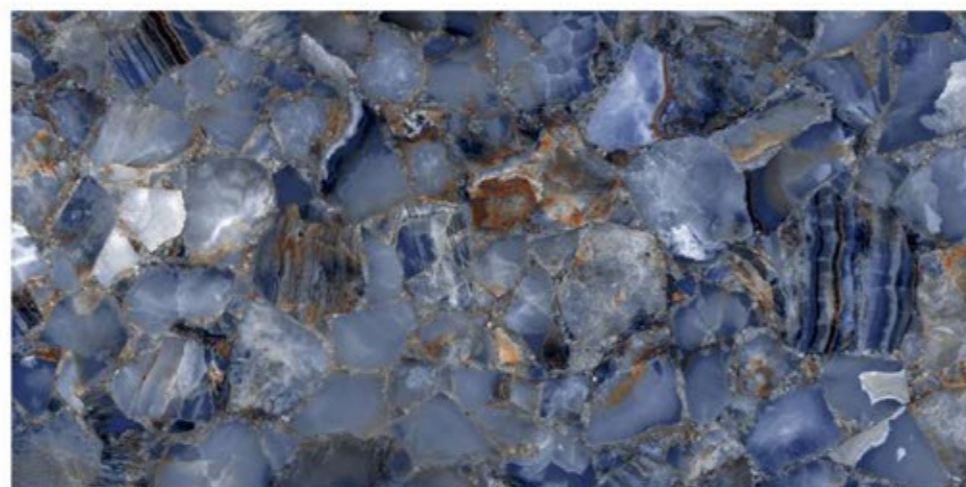

EXOTIC COLLECTION