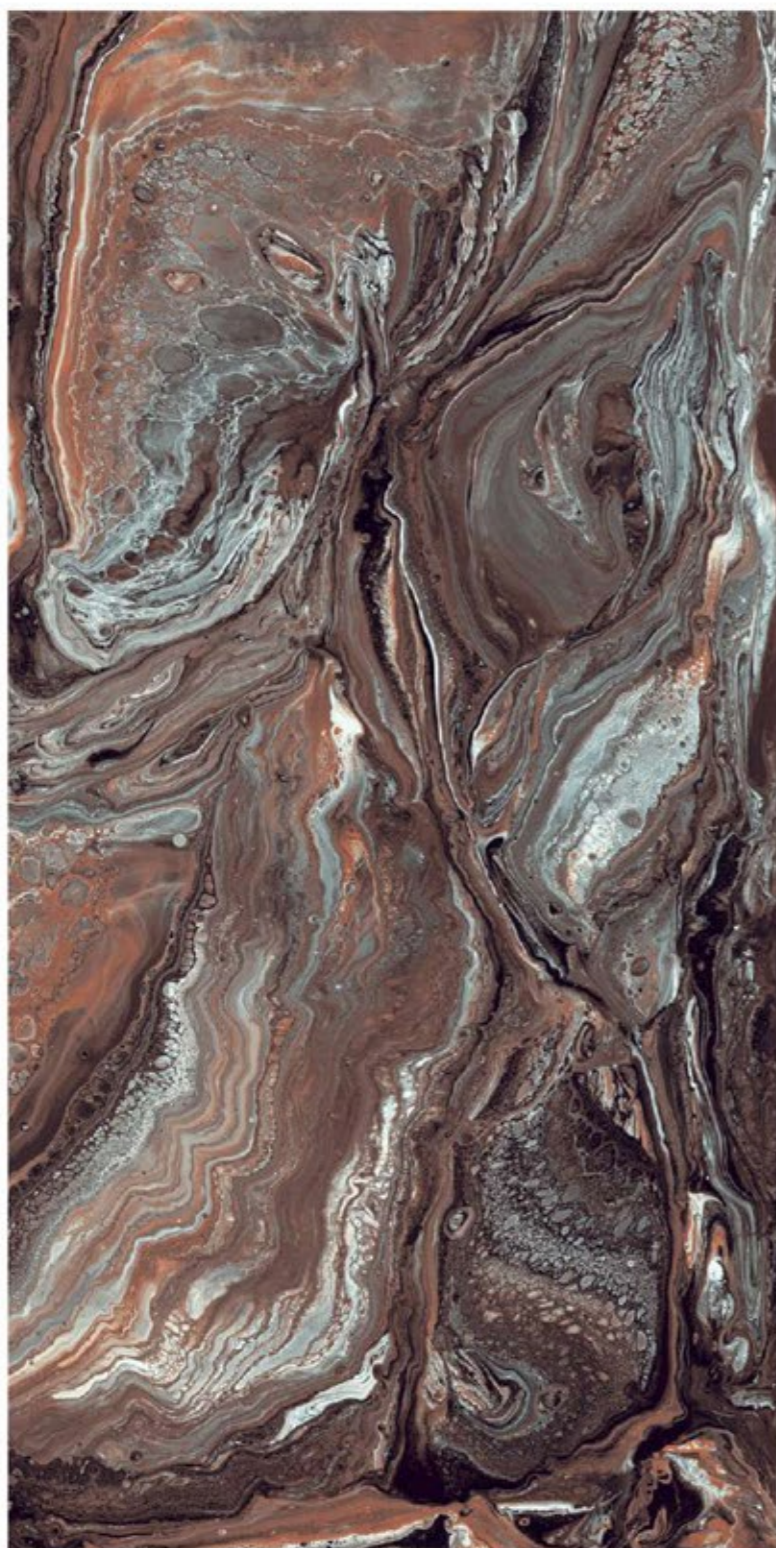

EXOTIC COLLECTION