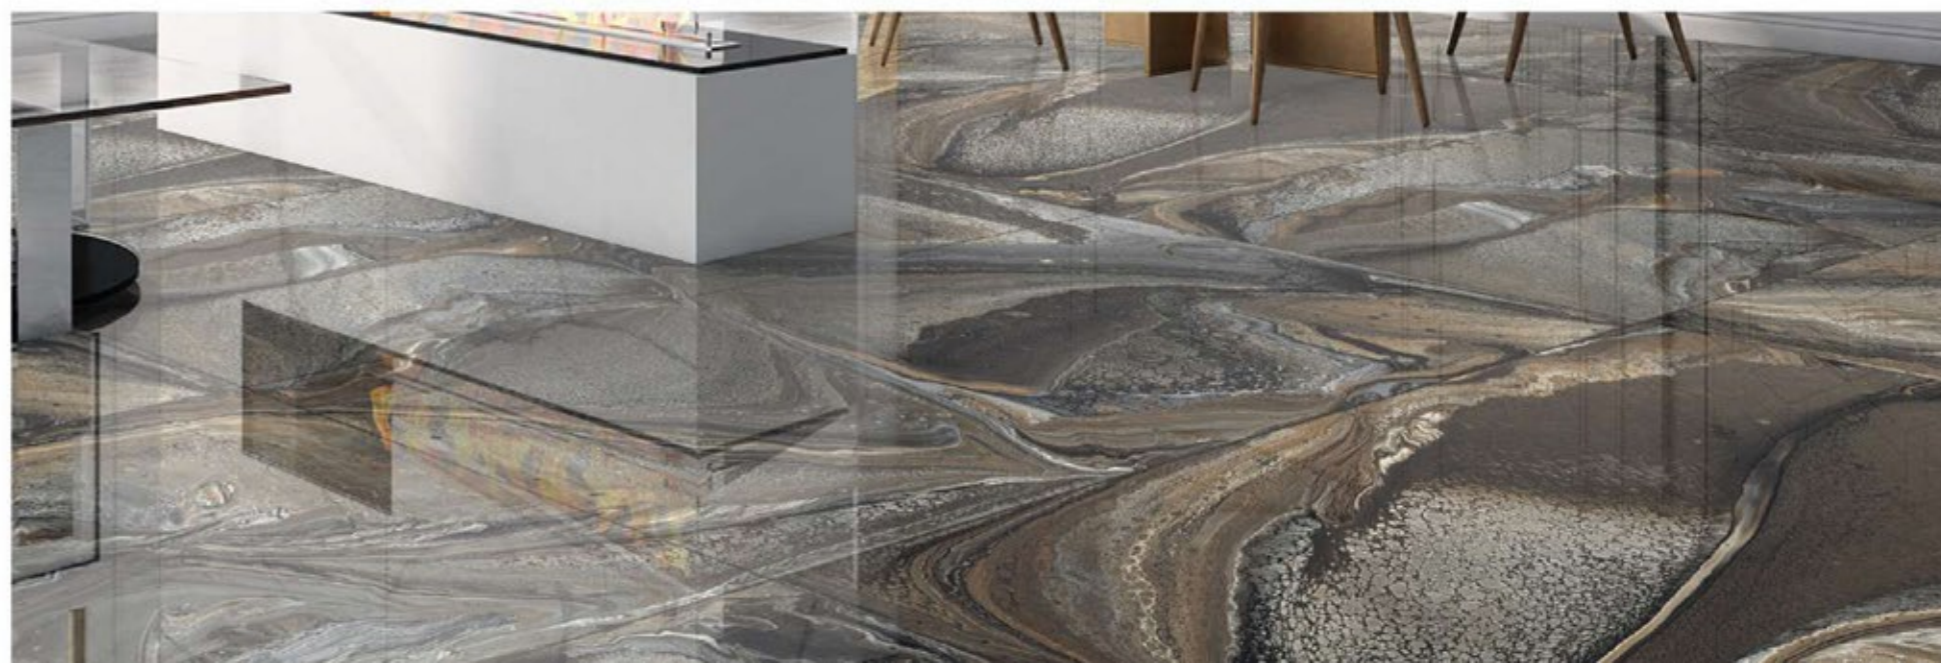

XIAMIN BROWN

HI-GLOSS SURFACE

4 RANDOM | 800x1600mm