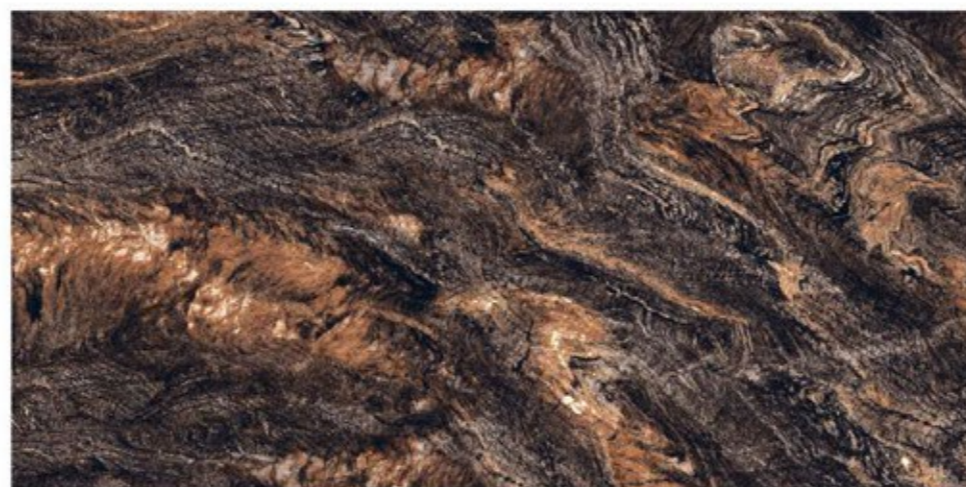

ASHIDA AQUA

HI-GLOSS SURFACE

3 RANDOM | 800x1600mm

Tiles Shown: ASHIDA BLUE

EXOTIC COLLECTION

ASHIDA BLUE

HI-GLOSS SURFACE	
3 RANDOM	800x1600mm

EXOTIC COLLECTION