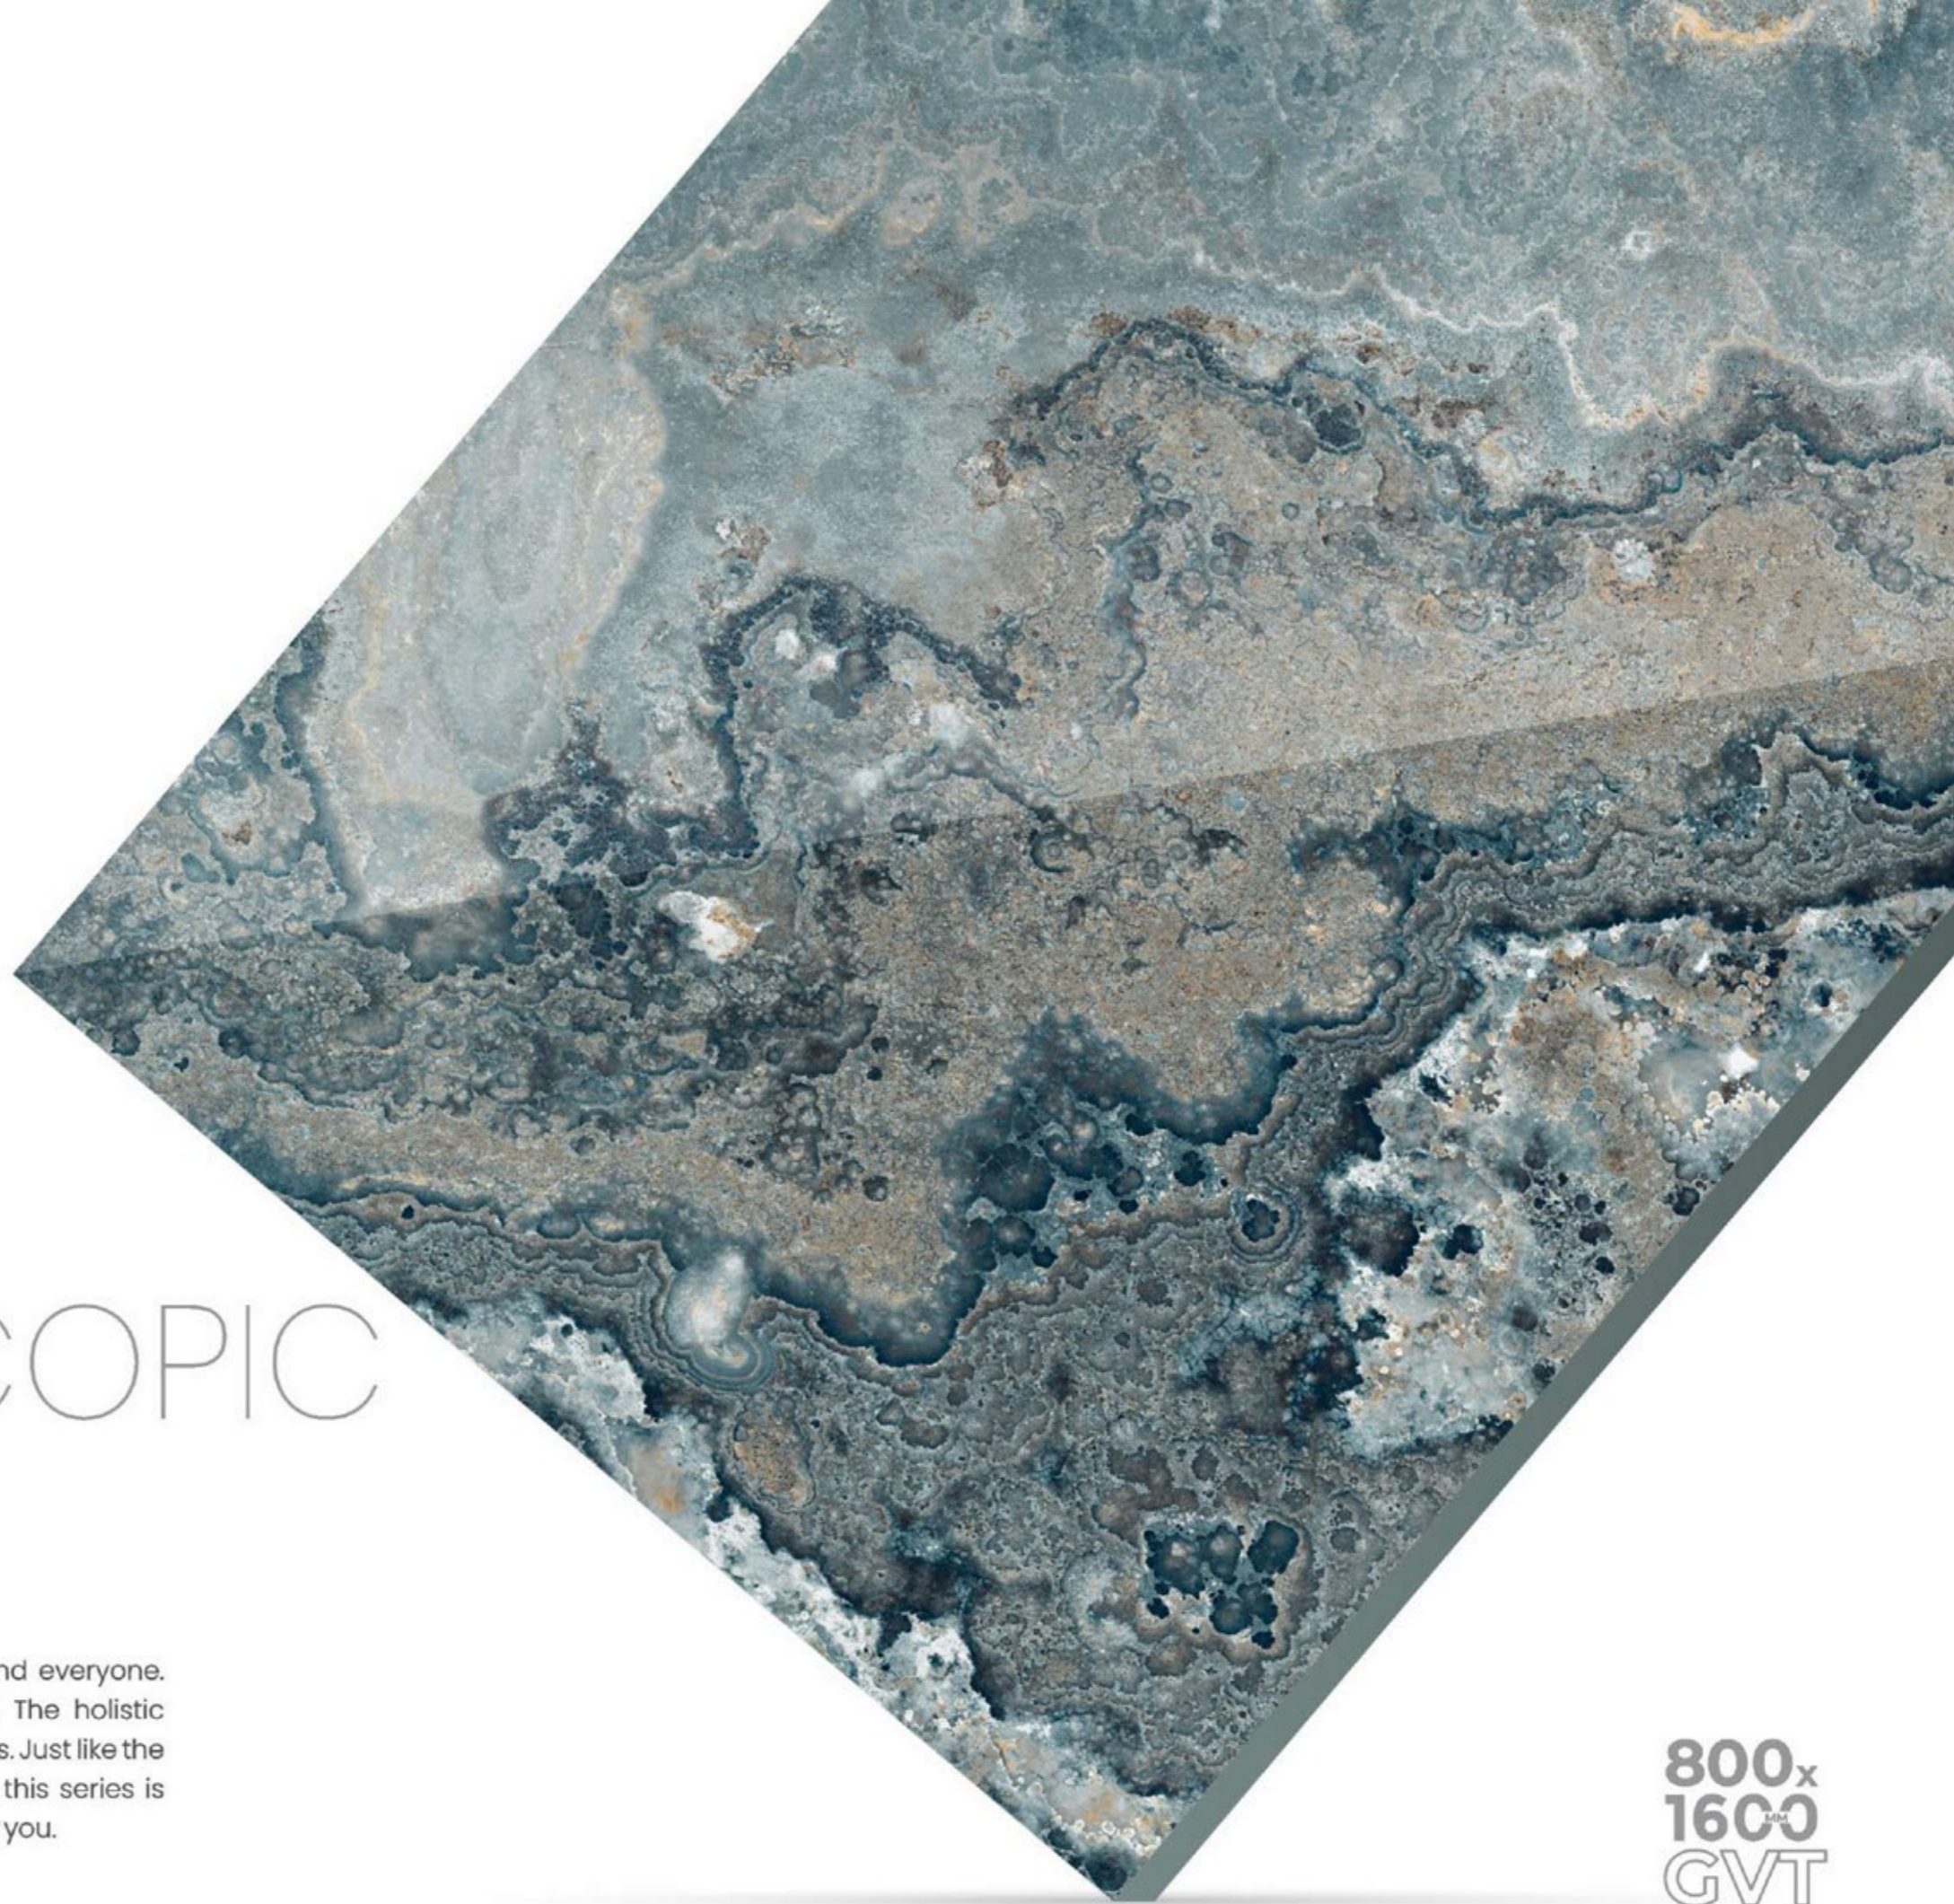

800x1600mm | GVT | **EXOTIC** | **QZIN** | **JADE** | **DECORA**

A NEW ERA OF SURFACES

800x1600mm | GVT

EXOTIC

A New Era of Surfaces

SUITABLE FOR WALL & FLOOR

KALEIDOSCOPIIC LIGHTS

An exotic blend of colors and textures that simply astound everyone. Each tile design is unique and yet conceptualized well. The holistic patterns emerge well after the placement of each of the tiles. Just like the various stone formations and textures it is inspired from, this series is tough and durable too. Vibrant hi-gloss outcome is there for you.