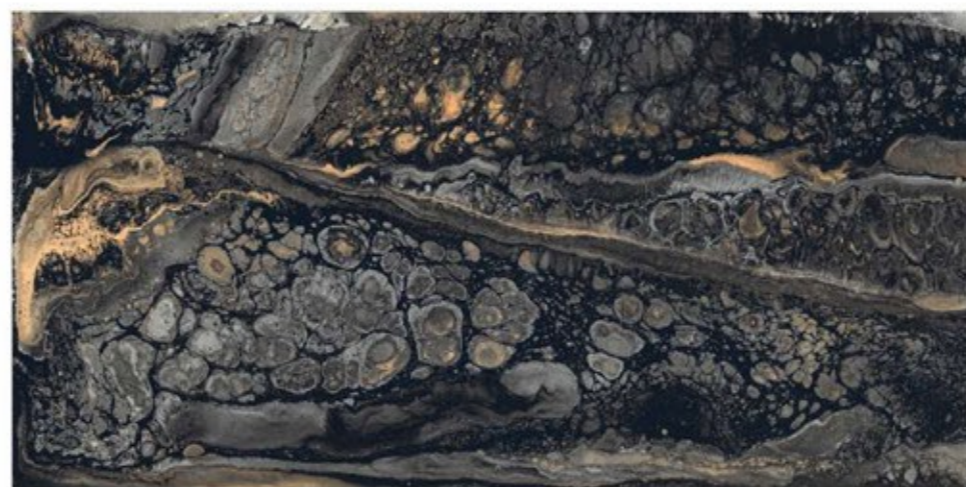

Tiles Shown: TAMPA BLUE

EXOTIC COLLECTION

TAMPA BLUE

HI-GLOSS SURFACE	
4 RANDOM	800x1600mm

EXOTIC COLLECTION

WAVES DEEP BLUE

HI-GLOSS SURFACE

3 RANDOM