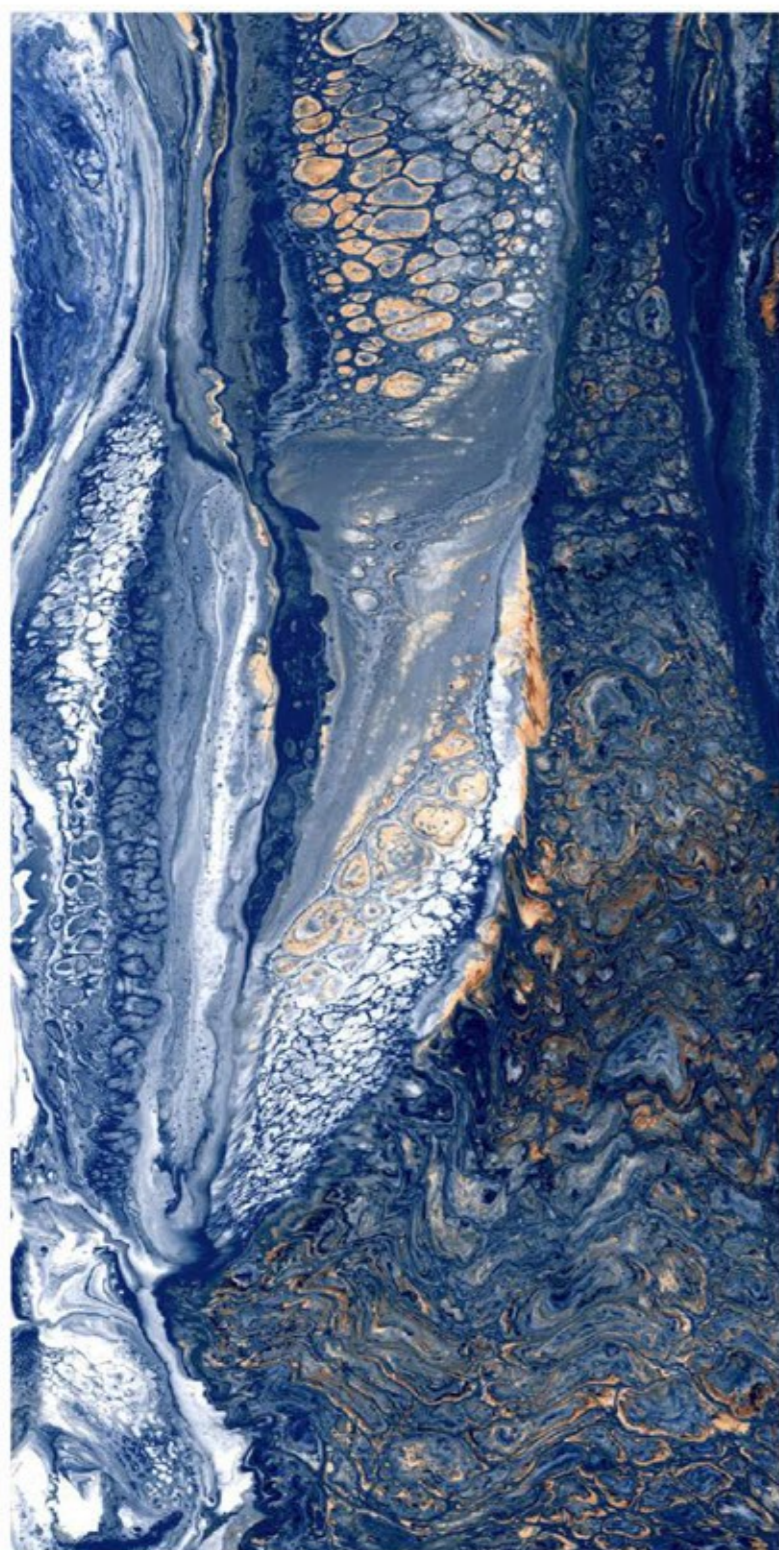

EXOTIC COLLECTION