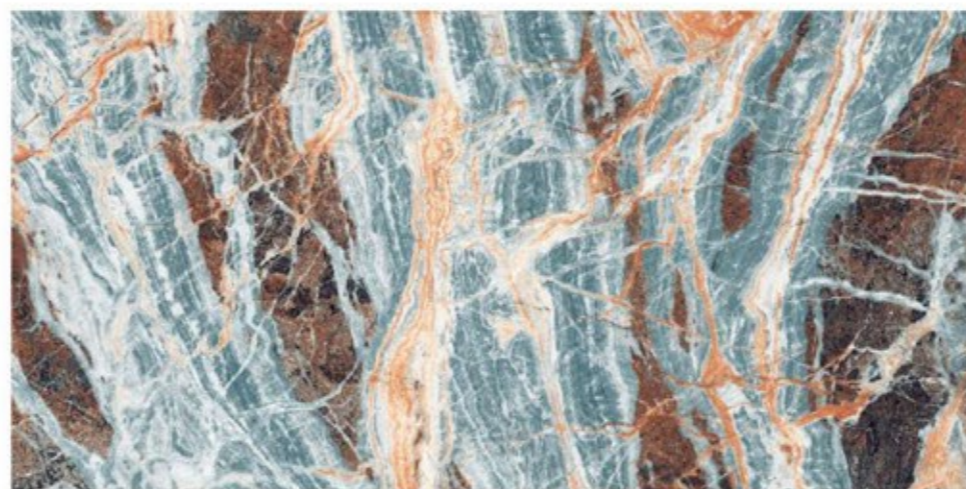

EXOTIC COLLECTION