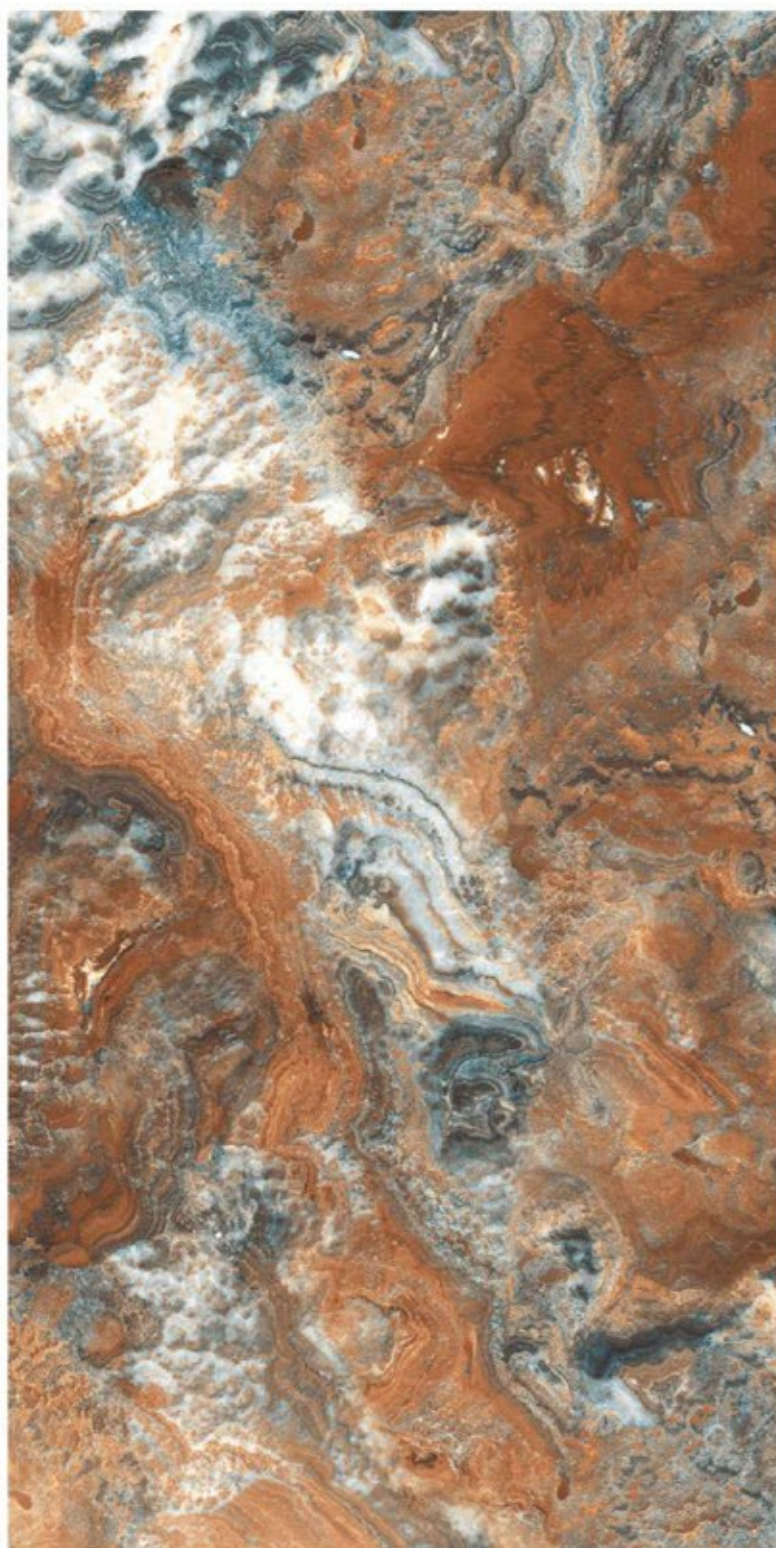

HI-GLOSS SURFACE

4 RANDOM | 800x1600mm

EXOTIC COLLECTION

JESPER BLUE

HI-GLOSS SURFACE	
4 RANDOM	800x1600mm

Tiles Shown: JASPER RED

EXOTIC COLLECTION

JASPER RED