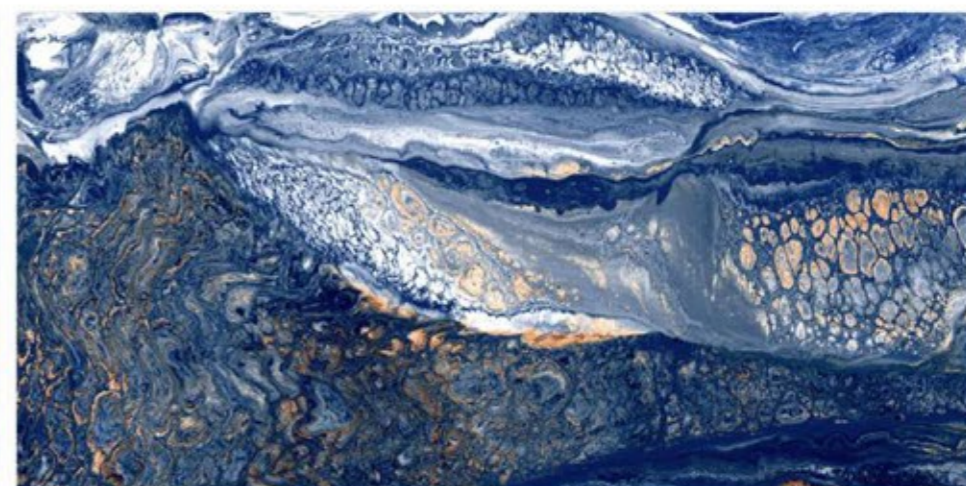

EXOTIC COLLECTION