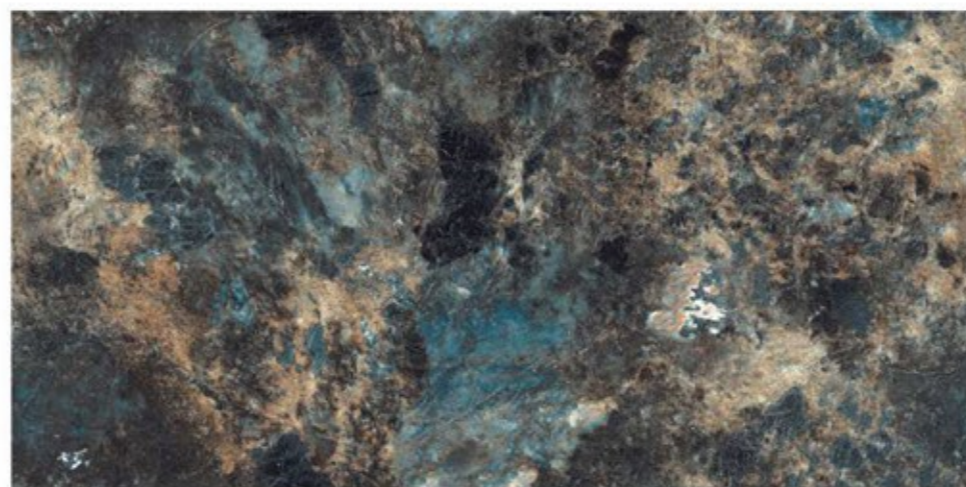

HI-GLOSS SURFACE

3 RANDOM | 800x1600mm

EXOTIC COLLECTION

LAPSTONE BLUE

HI-GLOSS SURFACE	
4 RANDOM	800x1600mm

Tiles Shown: LEMORIAN

EXOTIC COLLECTION

LEMORIAN