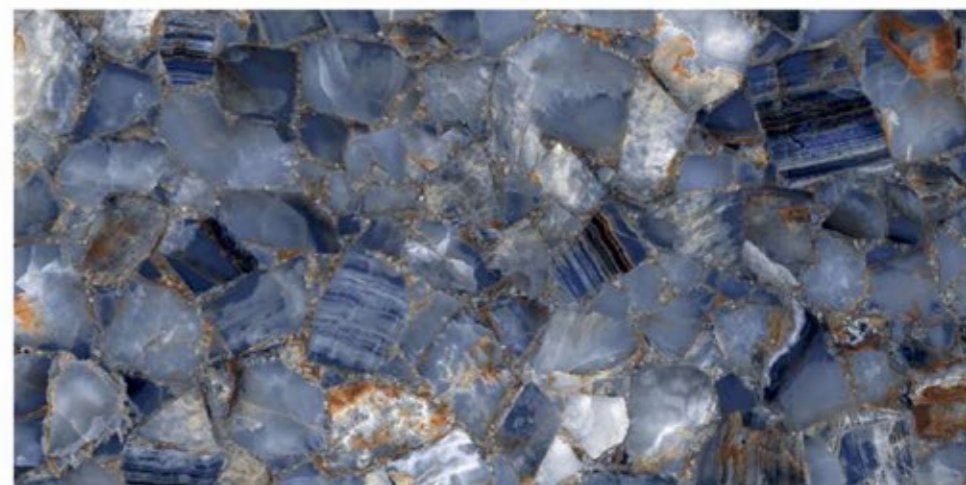

EXOTIC COLLECTION