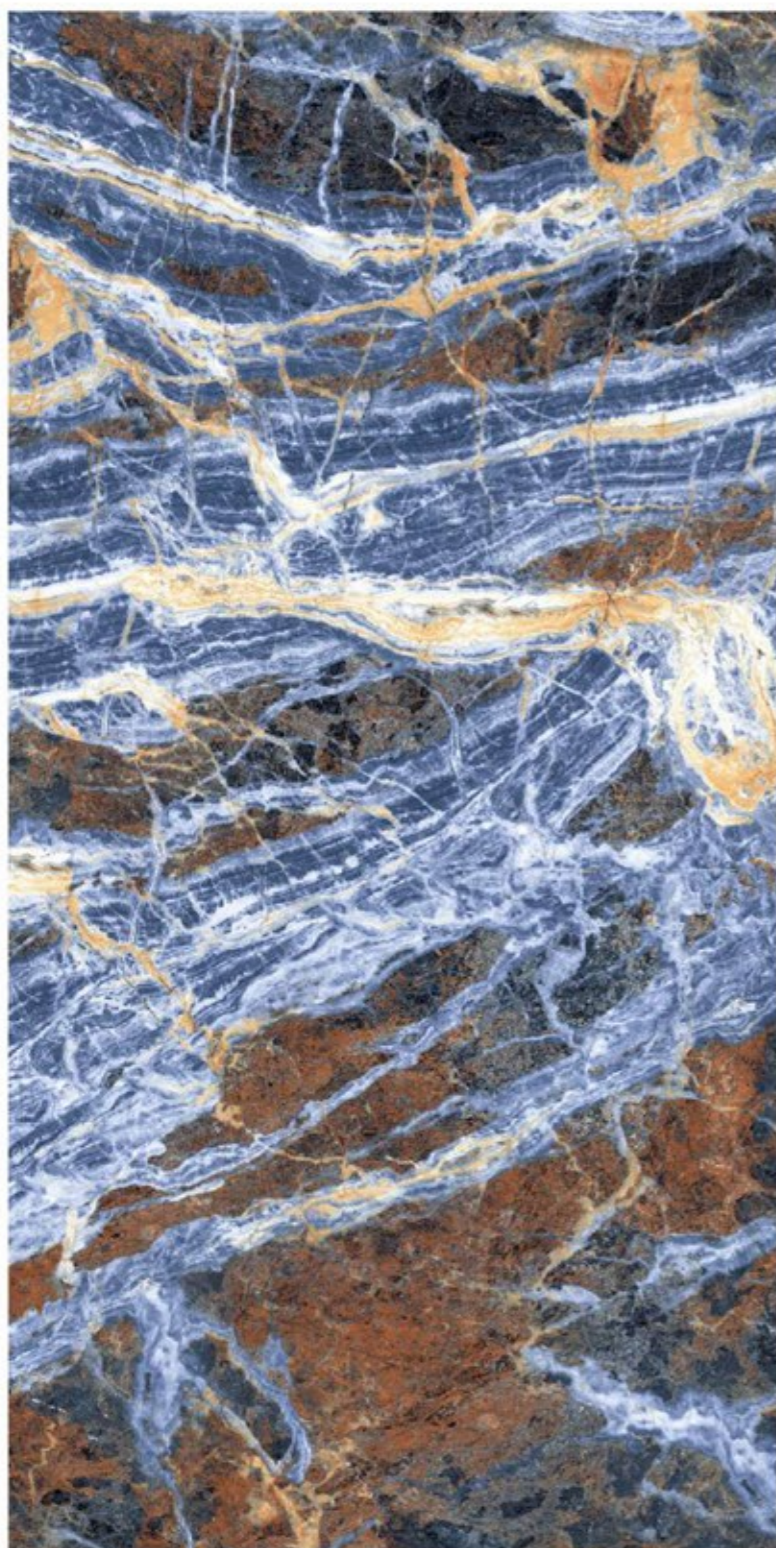

EXOTIC COLLECTION

CLOUD AQUA

HI-GLOSS SURFACE

4 RANDOM | 800x1600mm

EXOTIC COLLECTION

FLORIM BLUE

HI-GLOSS SURFACE

2 RANDOM | 800x1600mm