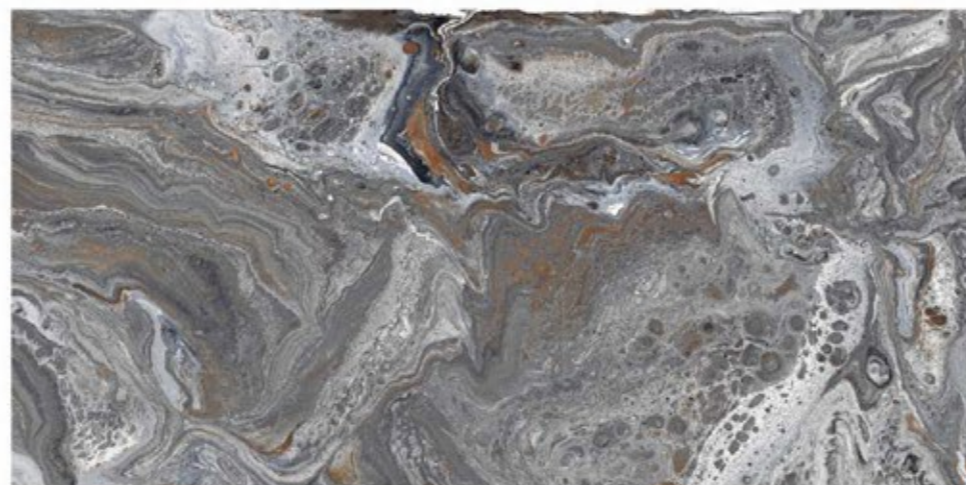

EXOTIC COLLECTION