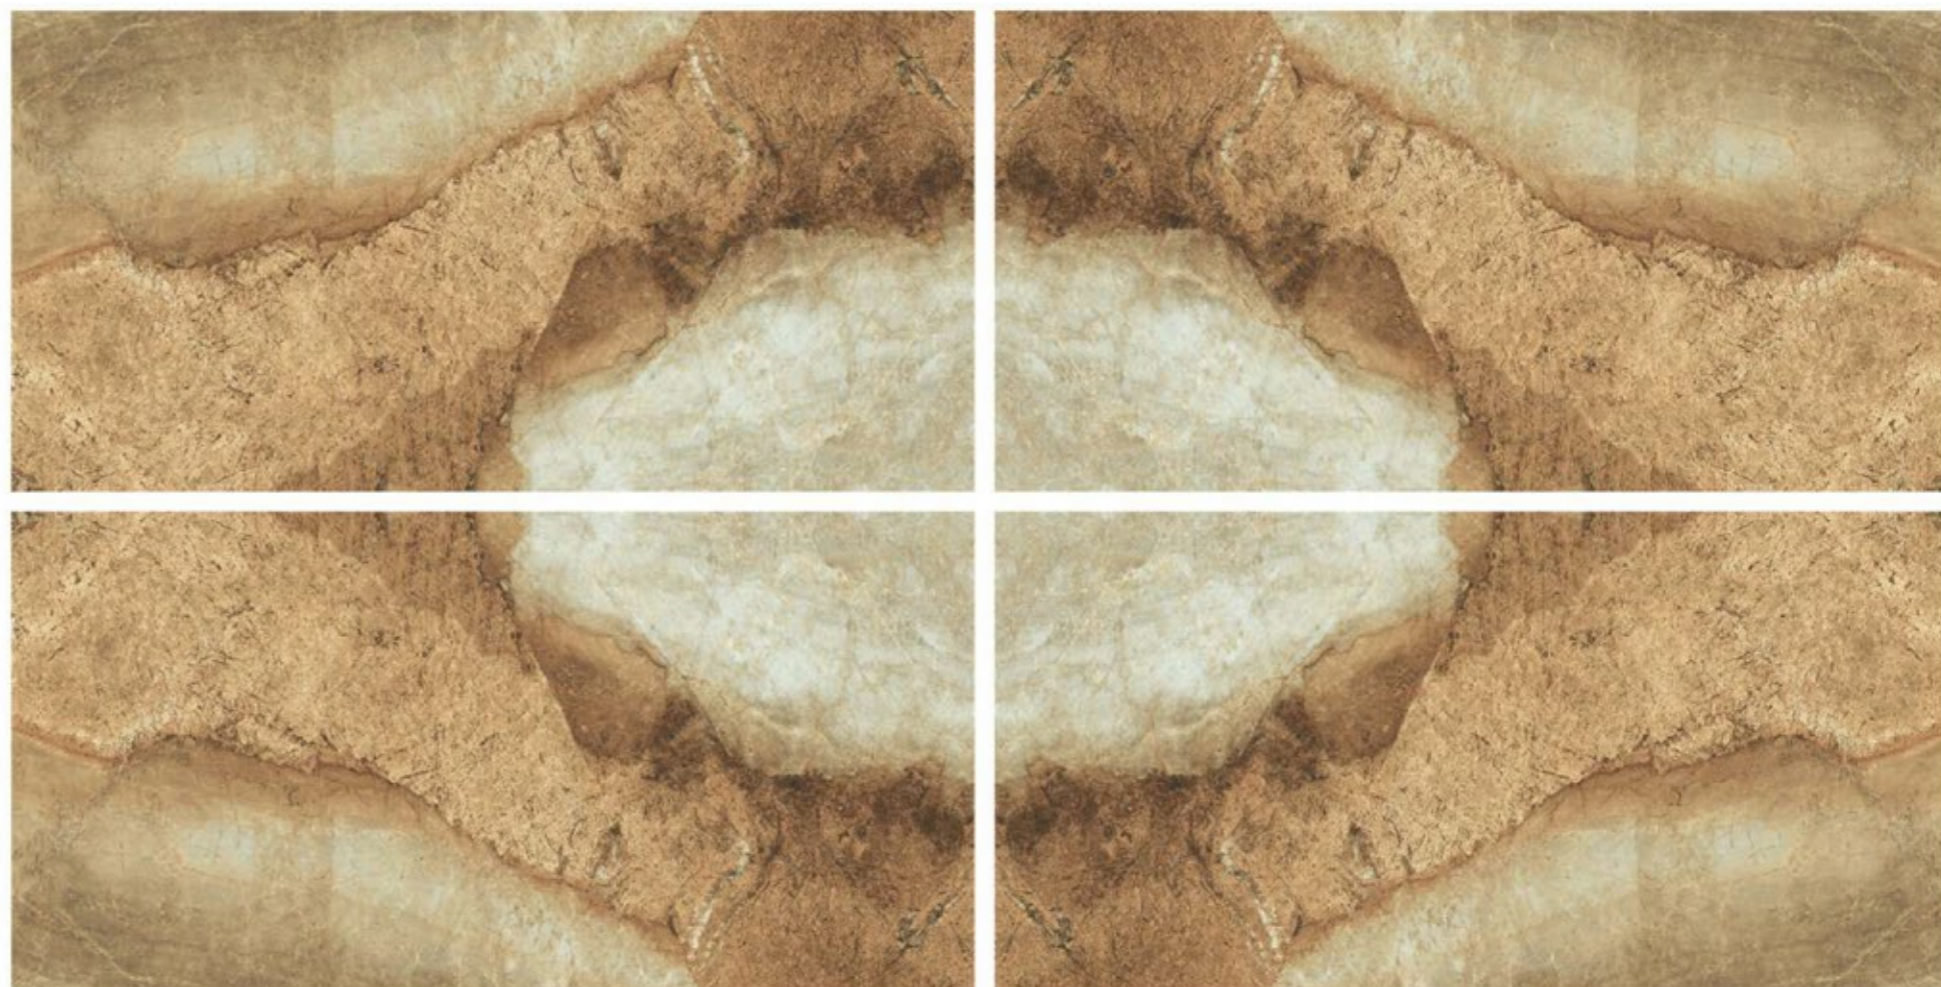

EXOTIC COLLECTION

MORIS BLUE BOOKMATCH

HI-GLOSS SURFACE
BOOKMATCH 800x1600mm

Tiles Shown: MUSCUNO PEARL BROWN BOOKMATCH

EXOTIC COLLECTION

MUSCUNO PEARL BROWN BOOKMATCH

HI-GLOSS SURFACE
BOOKMATCH 800x1600mm

EXOTIC COLLECTION