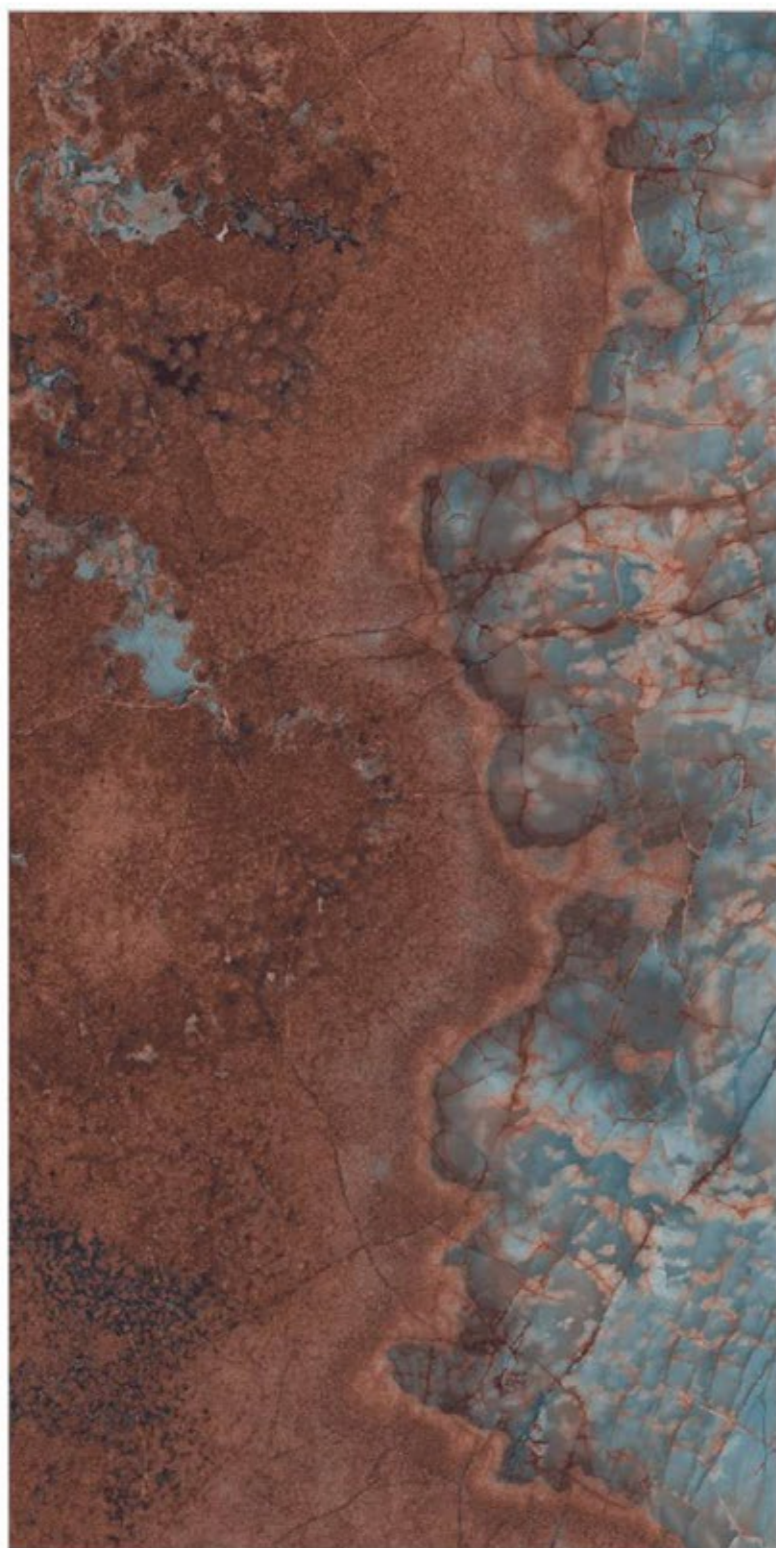

EXOTIC COLLECTION