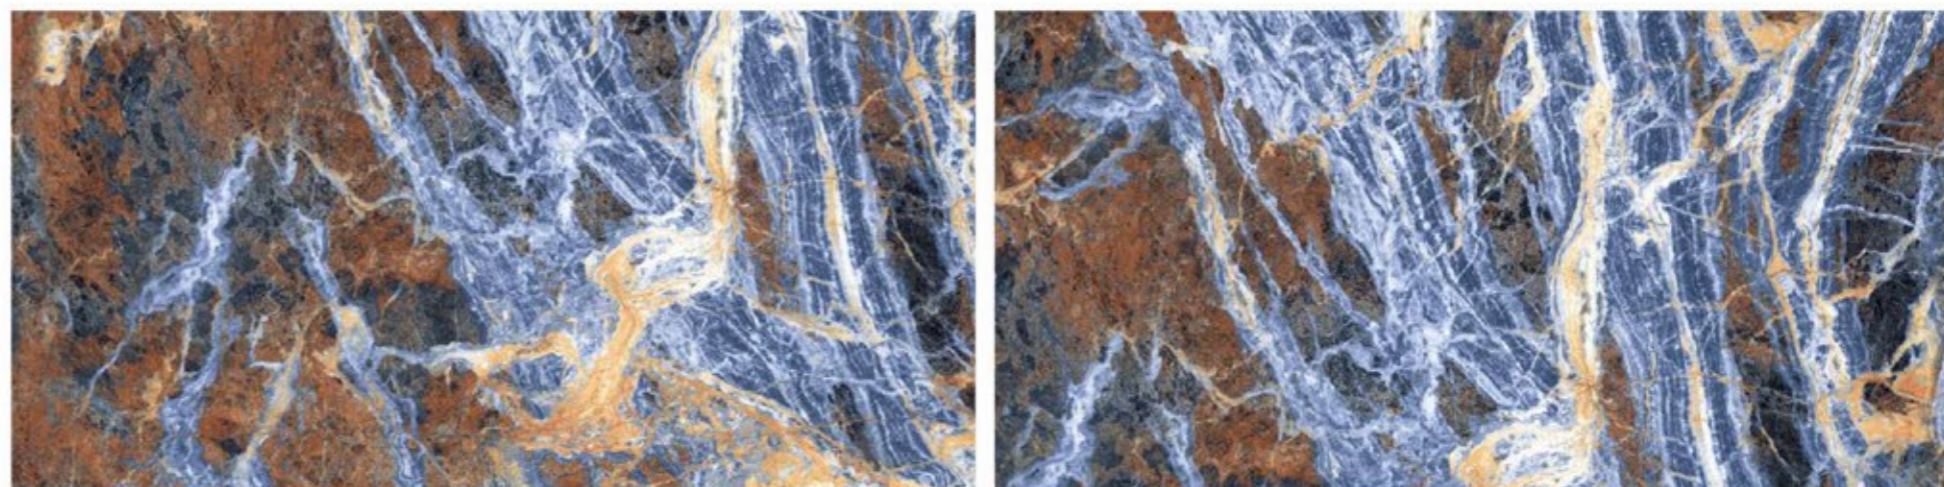

EXOTIC COLLECTION

CLOUD AQUA

HI-GLOSS SURFACE

4 RANDOM | 800x1600mm

EXOTIC COLLECTION

FLORIM BLUE

HI-GLOSS SURFACE

2 RANDOM | 800x1600mm