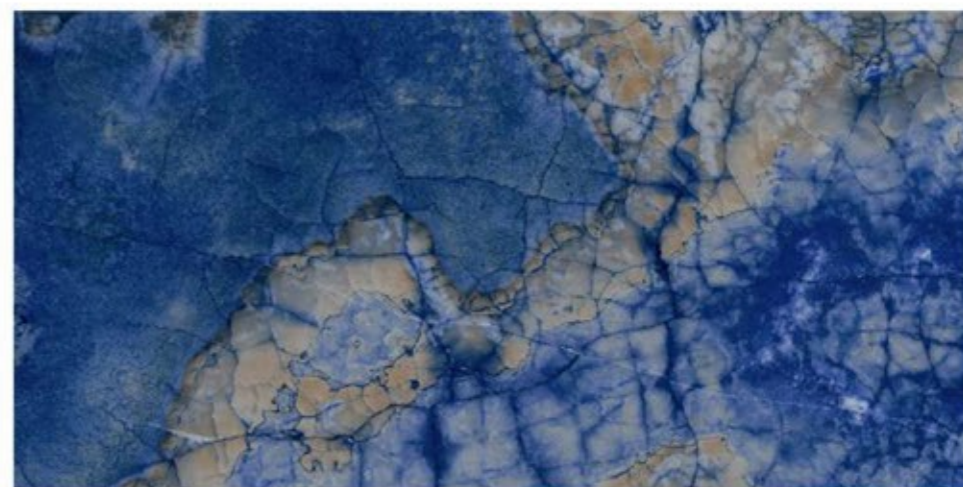

HI-GLOSS SURFACE

3 RANDOM | 800x1600mm

EXOTIC COLLECTION

LISOBA BLUE

HI-GLOSS SURFACE	
3 RANDOM	800x1600mm

EXOTIC COLLECTION

MORIS BLUE

HI-GLOSS SURFACE