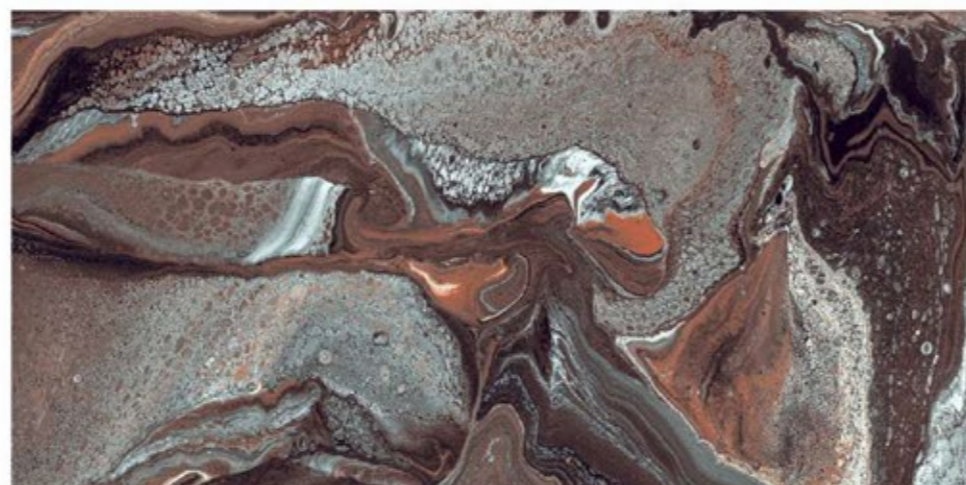

EXOTIC COLLECTION