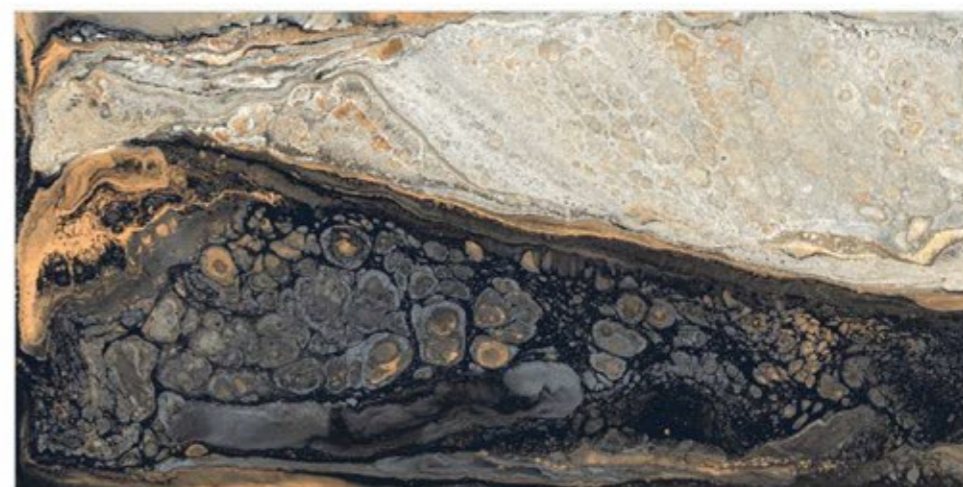

Tiles Shown: TAMPA BLUE

EXOTIC COLLECTION

TAMPA BLUE

HI-GLOSS SURFACE	
4 RANDOM	800x1600mm

EXOTIC COLLECTION

WAVES DEEP BLUE

HI-GLOSS SURFACE

3 RANDOM