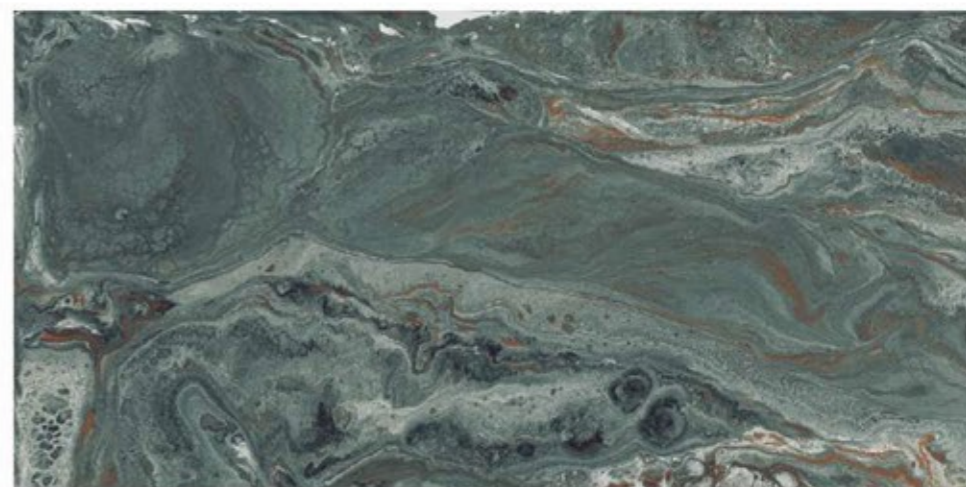

EXOTIC COLLECTION