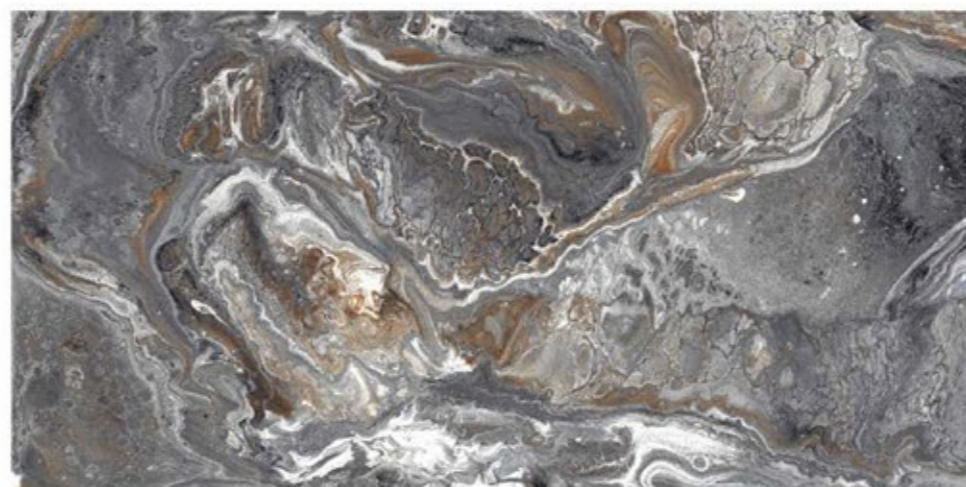

EXOTIC COLLECTION