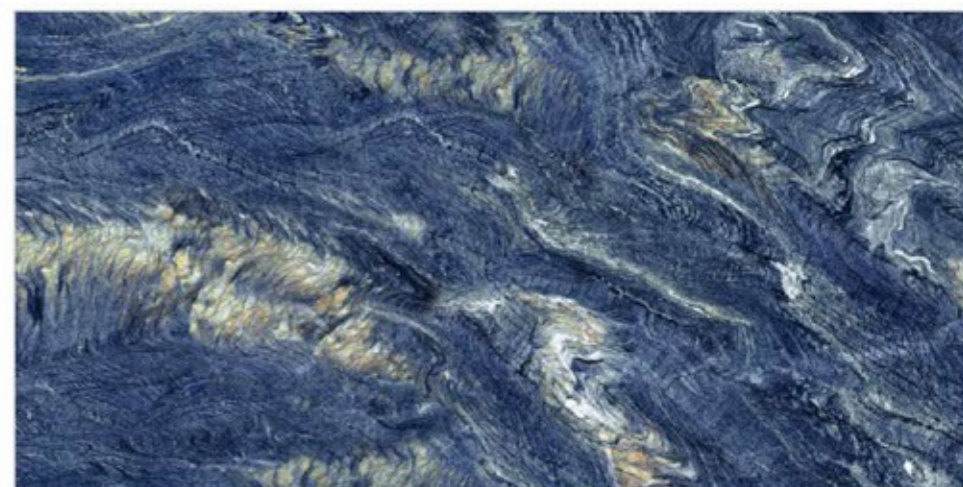

ASHIDA AQUA

HI-GLOSS SURFACE

3 RANDOM | 800x1600mm

Tiles Shown: ASHIDA BLUE

EXOTIC COLLECTION

ASHIDA BLUE

HI-GLOSS SURFACE	
3 RANDOM	800x1600mm

EXOTIC COLLECTION