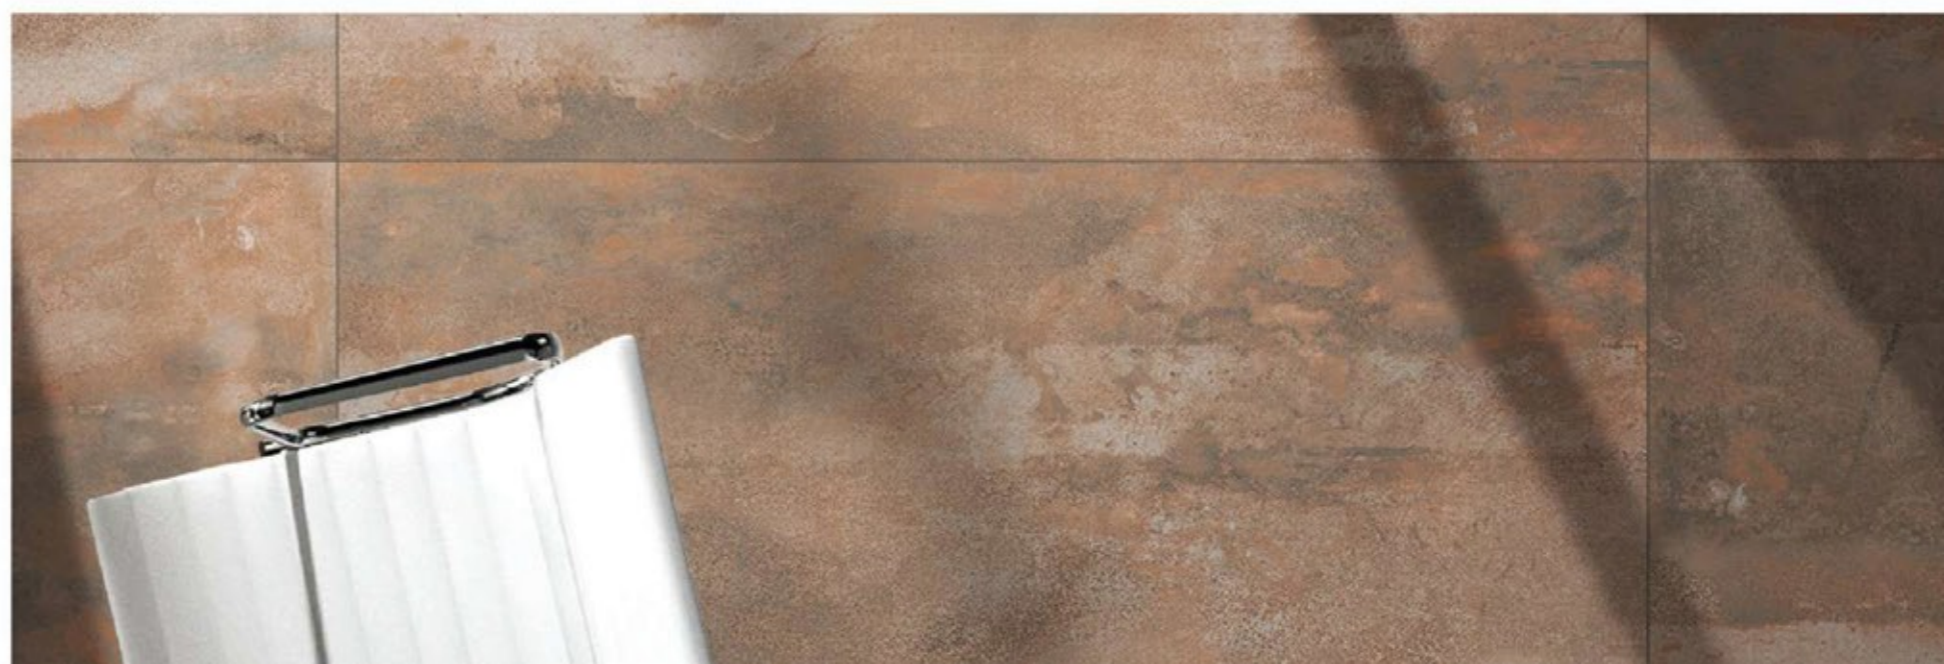

QZIN CHOCOLATE METALLIC

QZIN ROCKER ON MATTE SURFACE

3 RANDOM | 800x1600mm