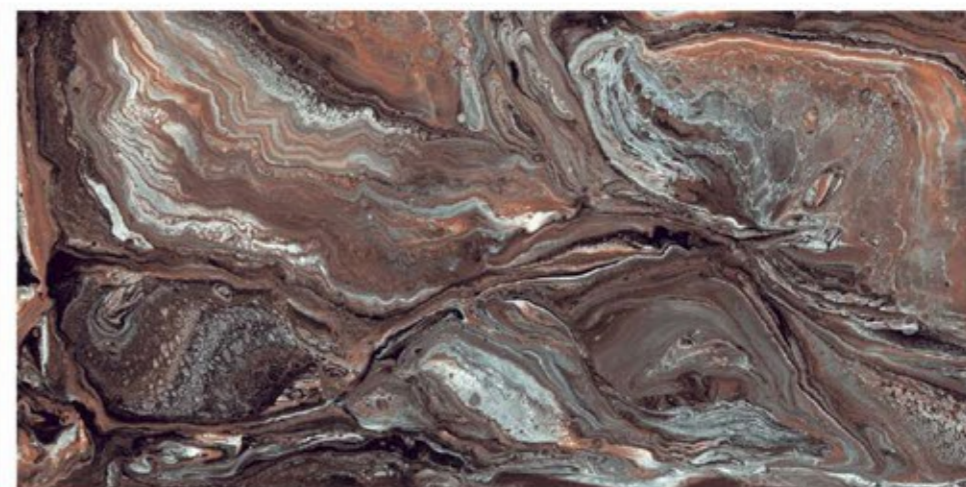

EXOTIC COLLECTION