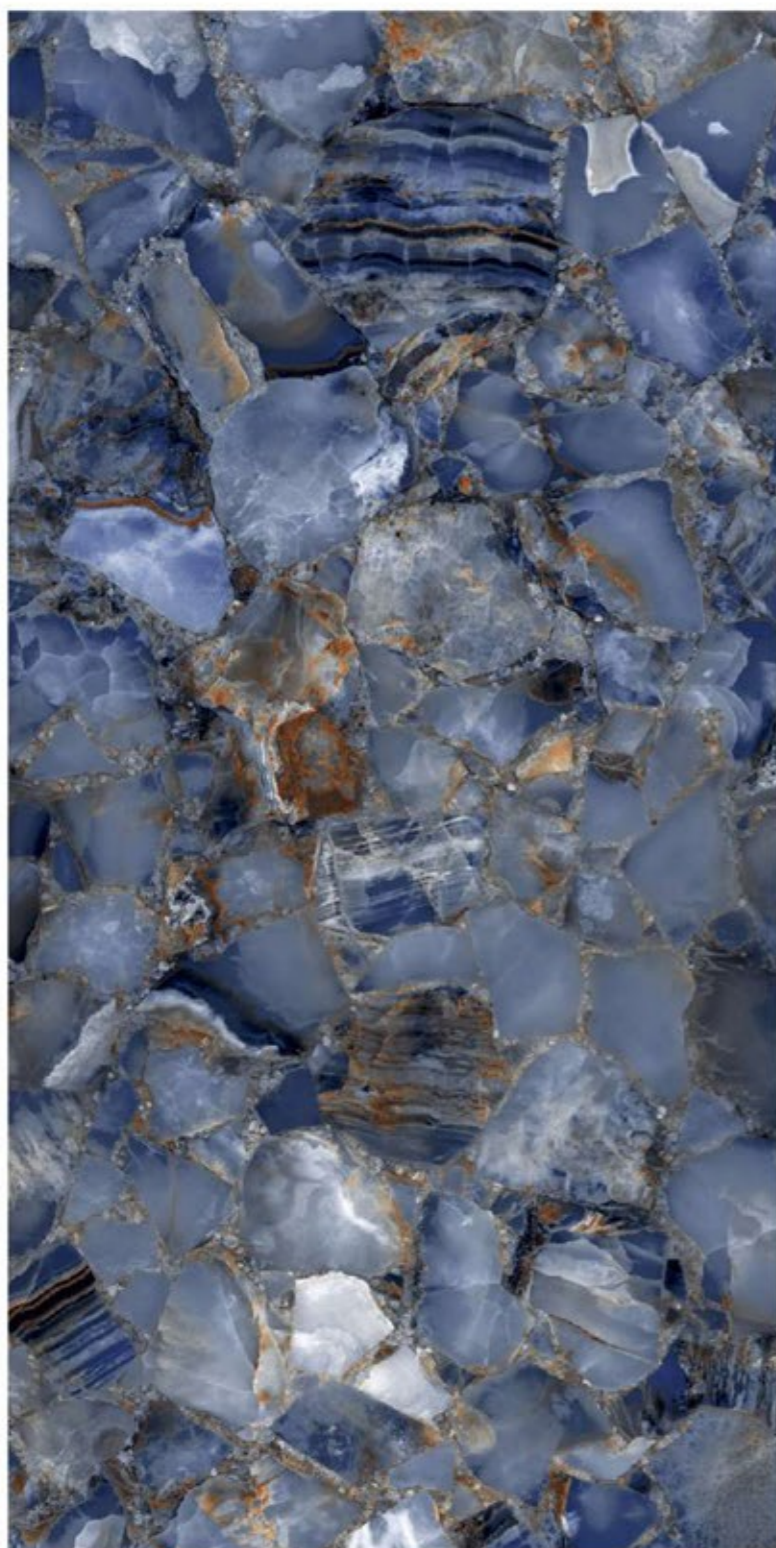

EXOTIC COLLECTION