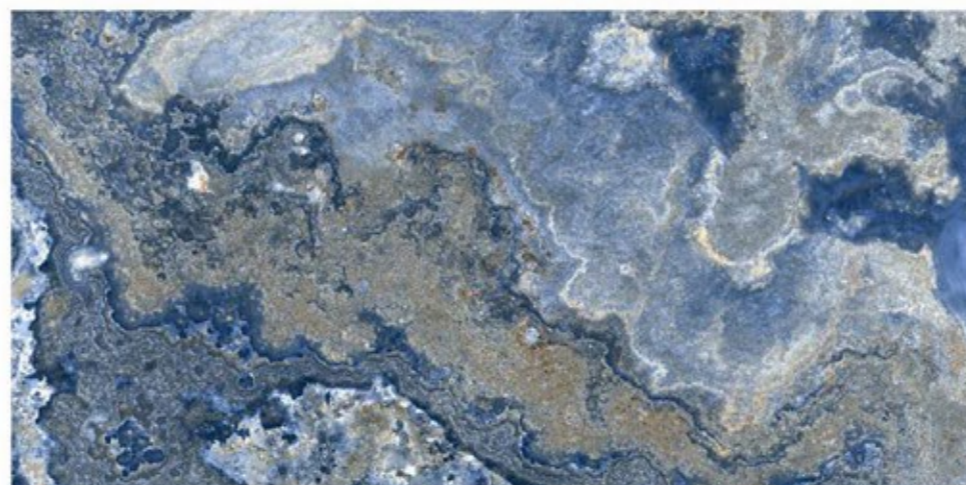

EXOTIC COLLECTION