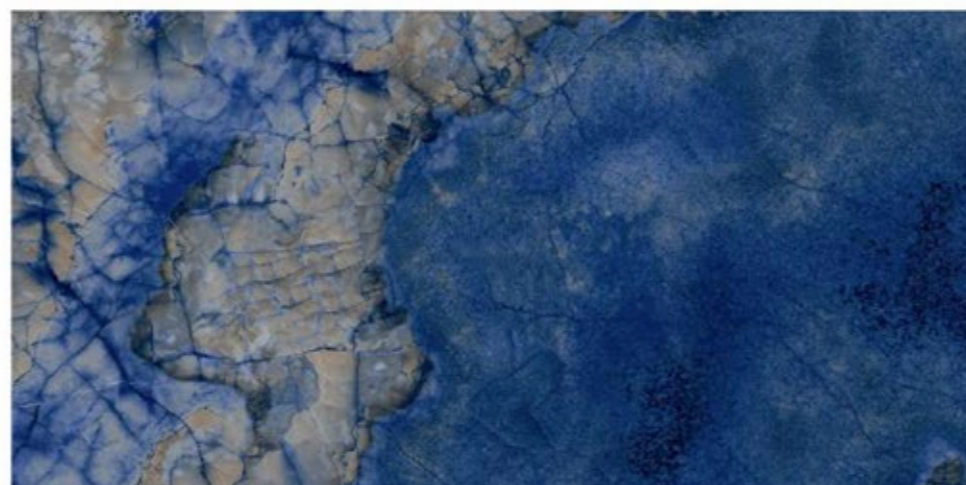

HI-GLOSS SURFACE

3 RANDOM | 800x1600mm

EXOTIC COLLECTION

LISOBA BLUE

HI-GLOSS SURFACE	
3 RANDOM	800x1600mm

EXOTIC COLLECTION

MORIS BLUE

HI-GLOSS SURFACE