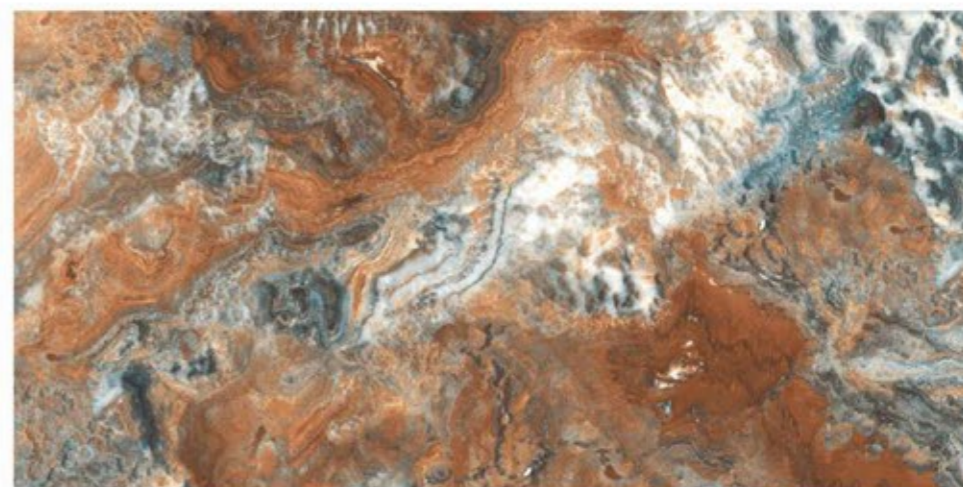

HI-GLOSS SURFACE

4 RANDOM | 800x1600mm

EXOTIC COLLECTION

JESPER BLUE

HI-GLOSS SURFACE	
4 RANDOM	800x1600mm

Tiles Shown: JASPER RED

EXOTIC COLLECTION

JASPER RED