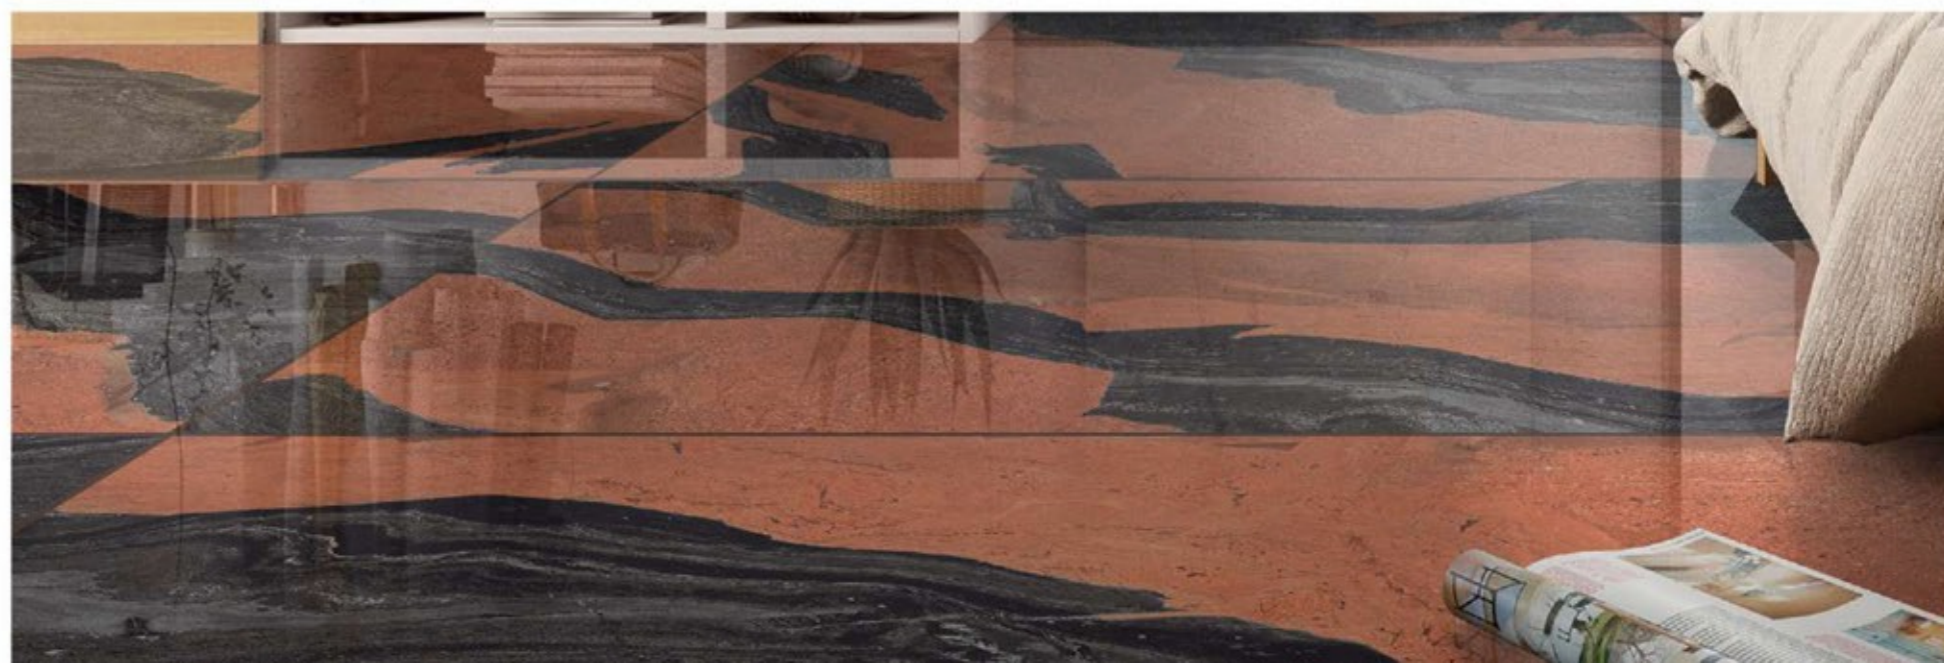

OSTRICH RED

HI-GLOSS SURFACE

4 RANDOM

800x1600mm