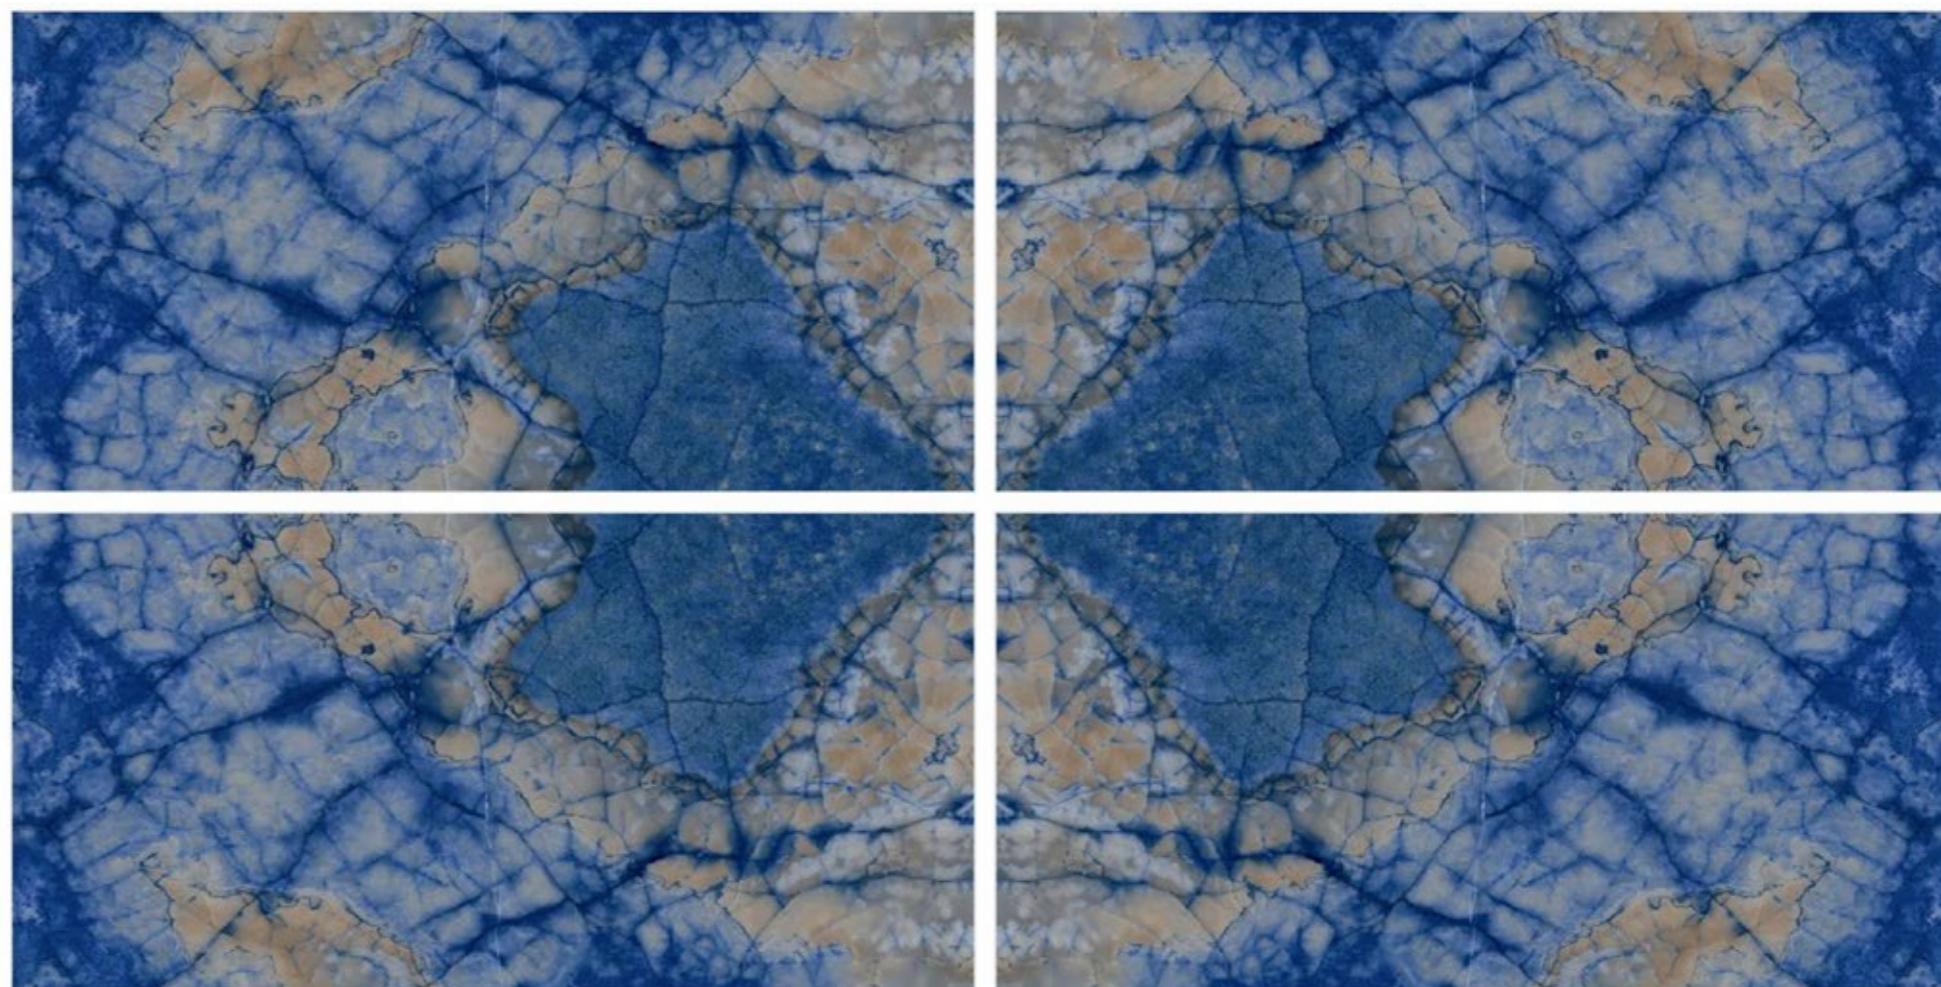

EXOTIC COLLECTION