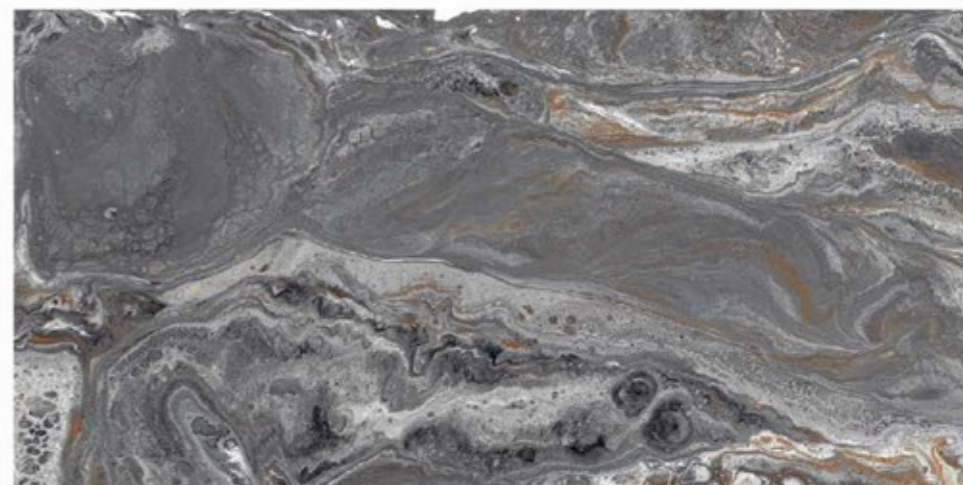

EXOTIC COLLECTION