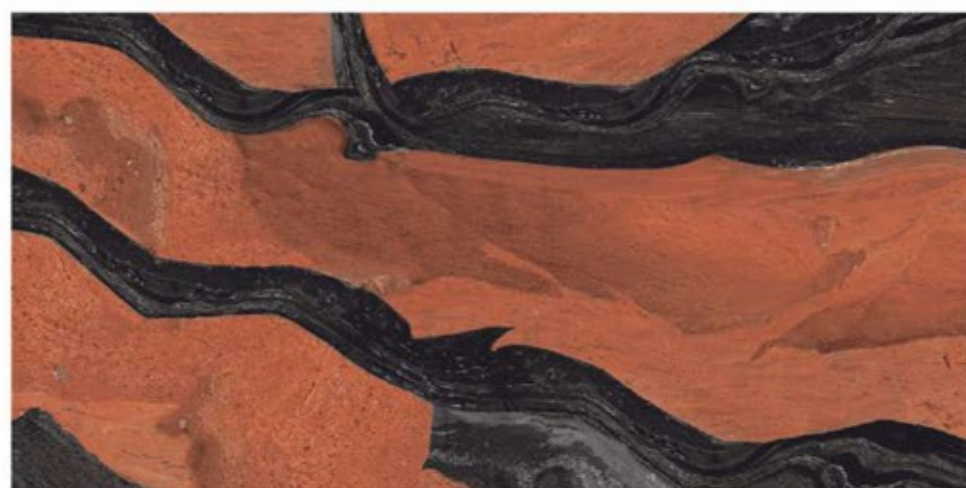

EXOTIC COLLECTION