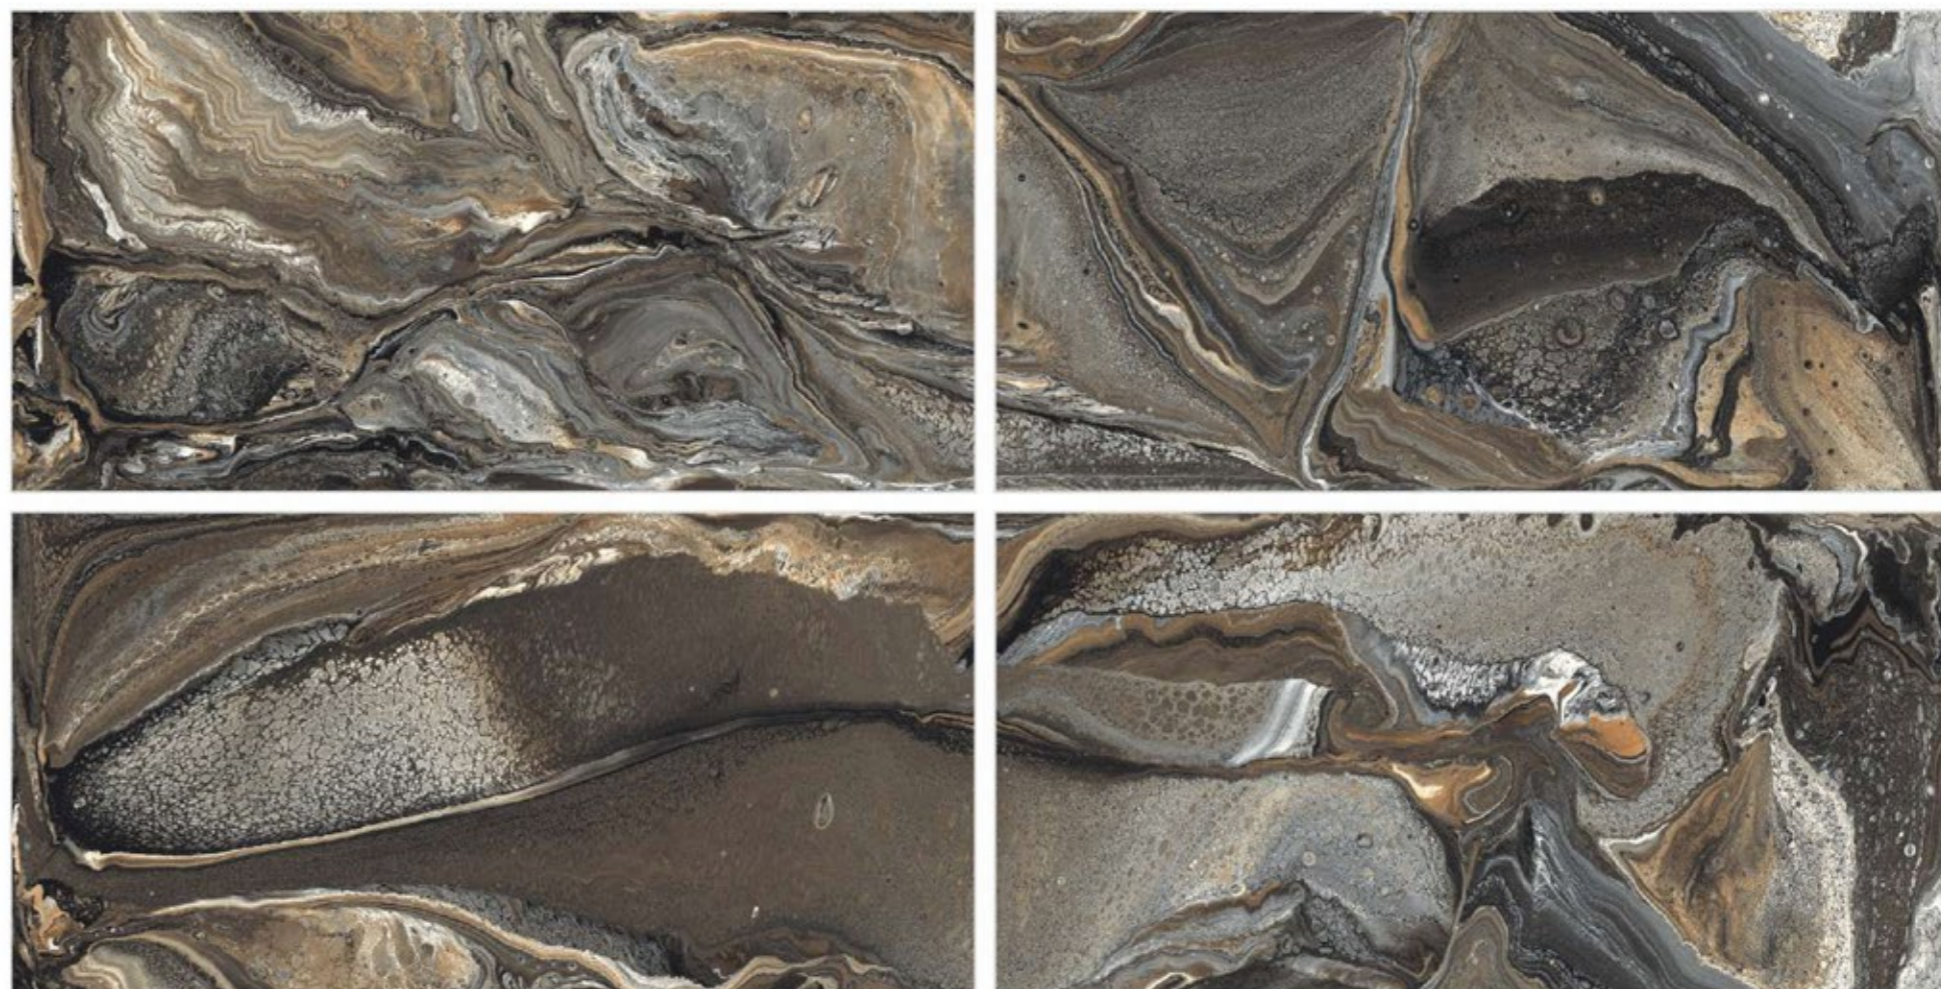

800x1600mm

Tiles Shown: XIAMIN RED

EXOTIC COLLECTION

XIAMIN RED

HI-GLOSS SURFACE

4 RANDOM

800x1600mm

EXOTIC COLLECTION