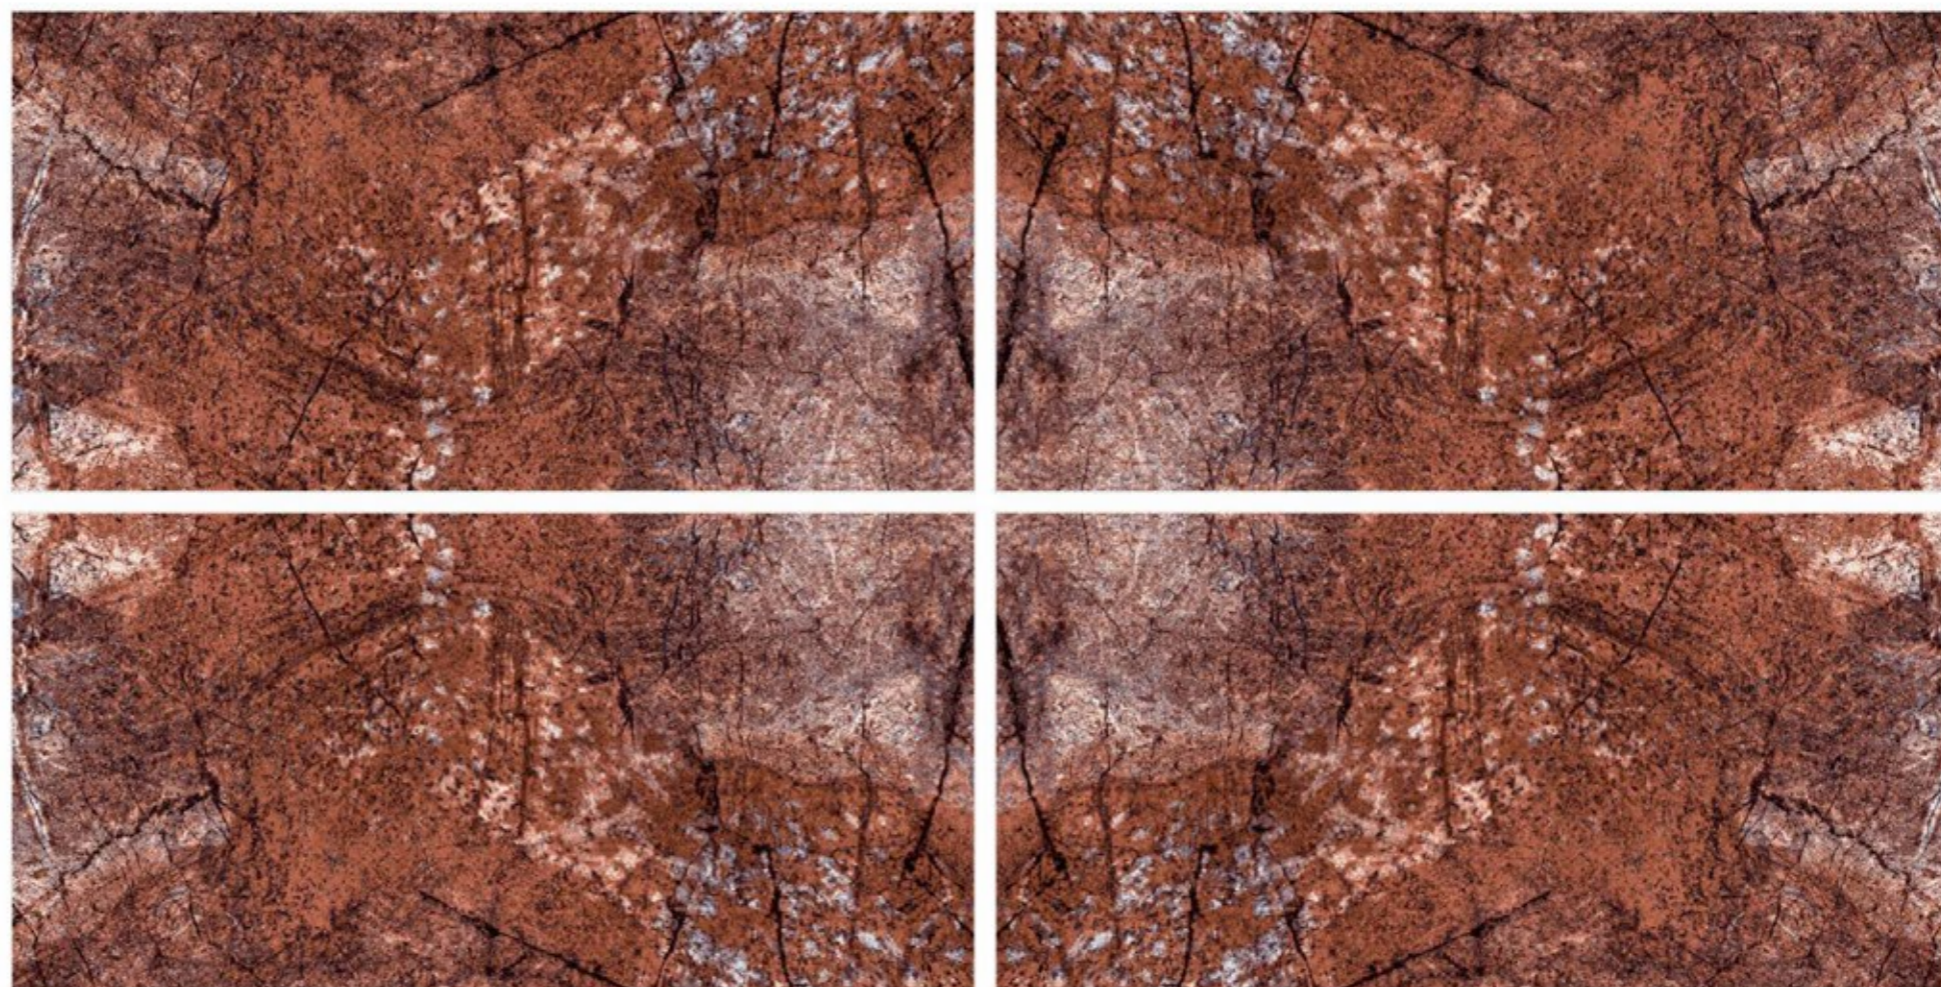

BRAZILLIAN BLUE BOOKMATCH

HI-GLOSS SURFACE
BOOKMATCH 800x1600mm

Tiles Shown: BRAZILIAN RED BOOKMATCH

EXOTIC COLLECTION

BRAZILLIAN RED BOOKMATCH

HI-GLOSS SURFACE
BOOKMATCH 800x1600mm

Tiles Shown: MORIS BLUE BOOKMATCH