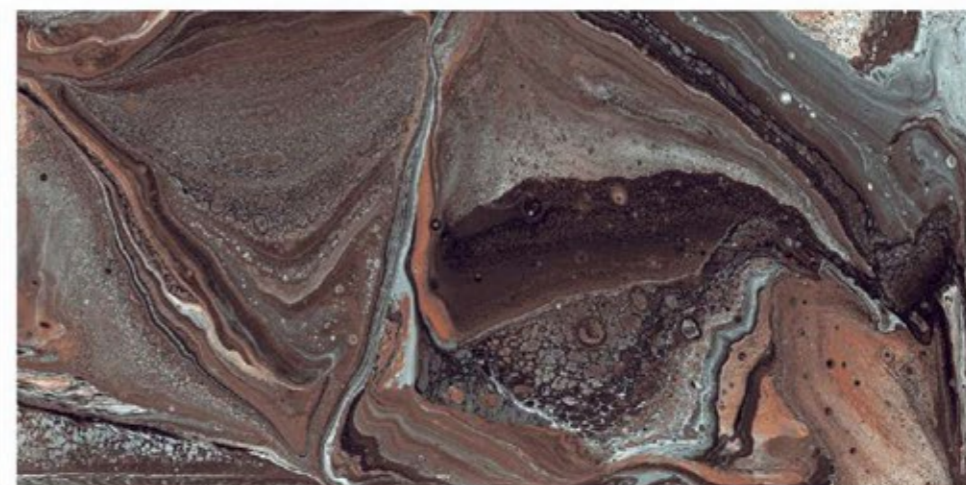

EXOTIC COLLECTION