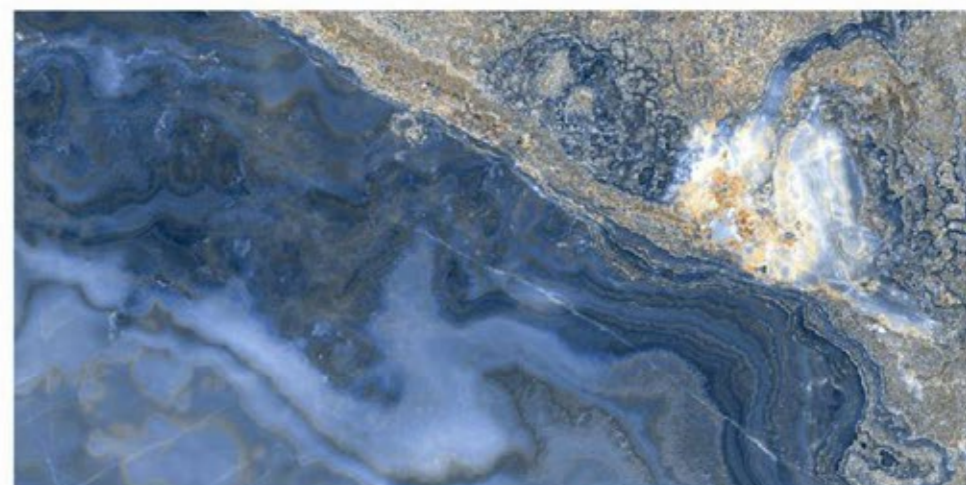

EXOTIC COLLECTION