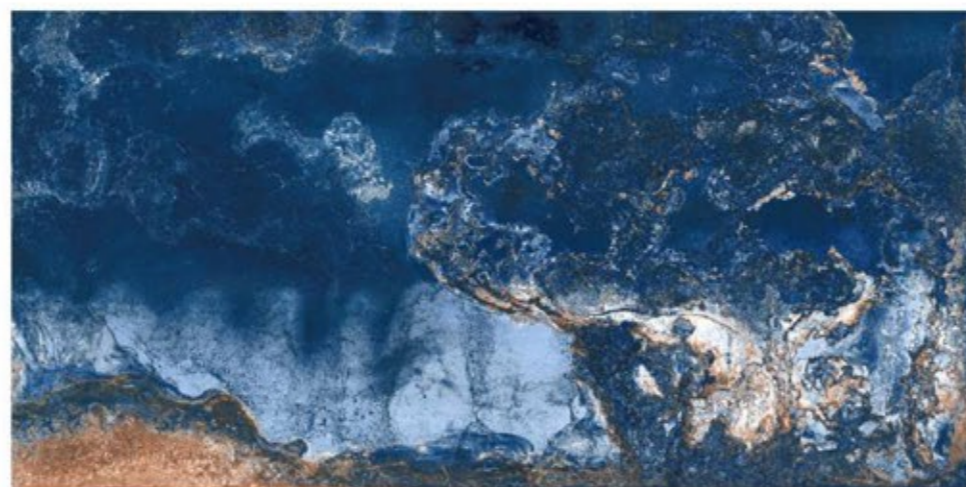

EXOTIC COLLECTION