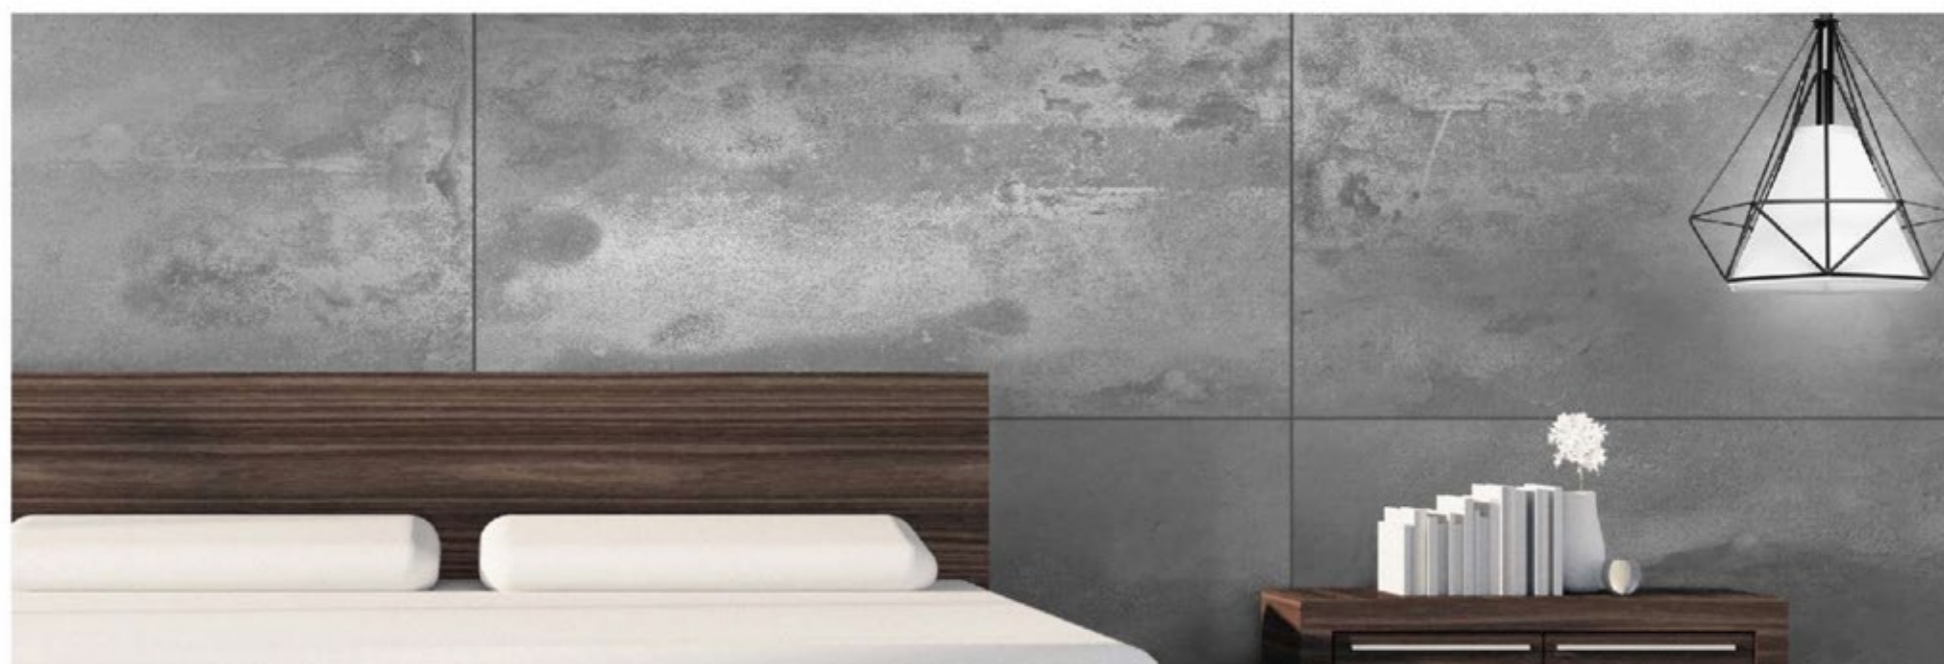

QZIN GREY METALLIC

QZIN ROCKER ON MATTE SURFACE	
3 RANDOM	800x1600mm