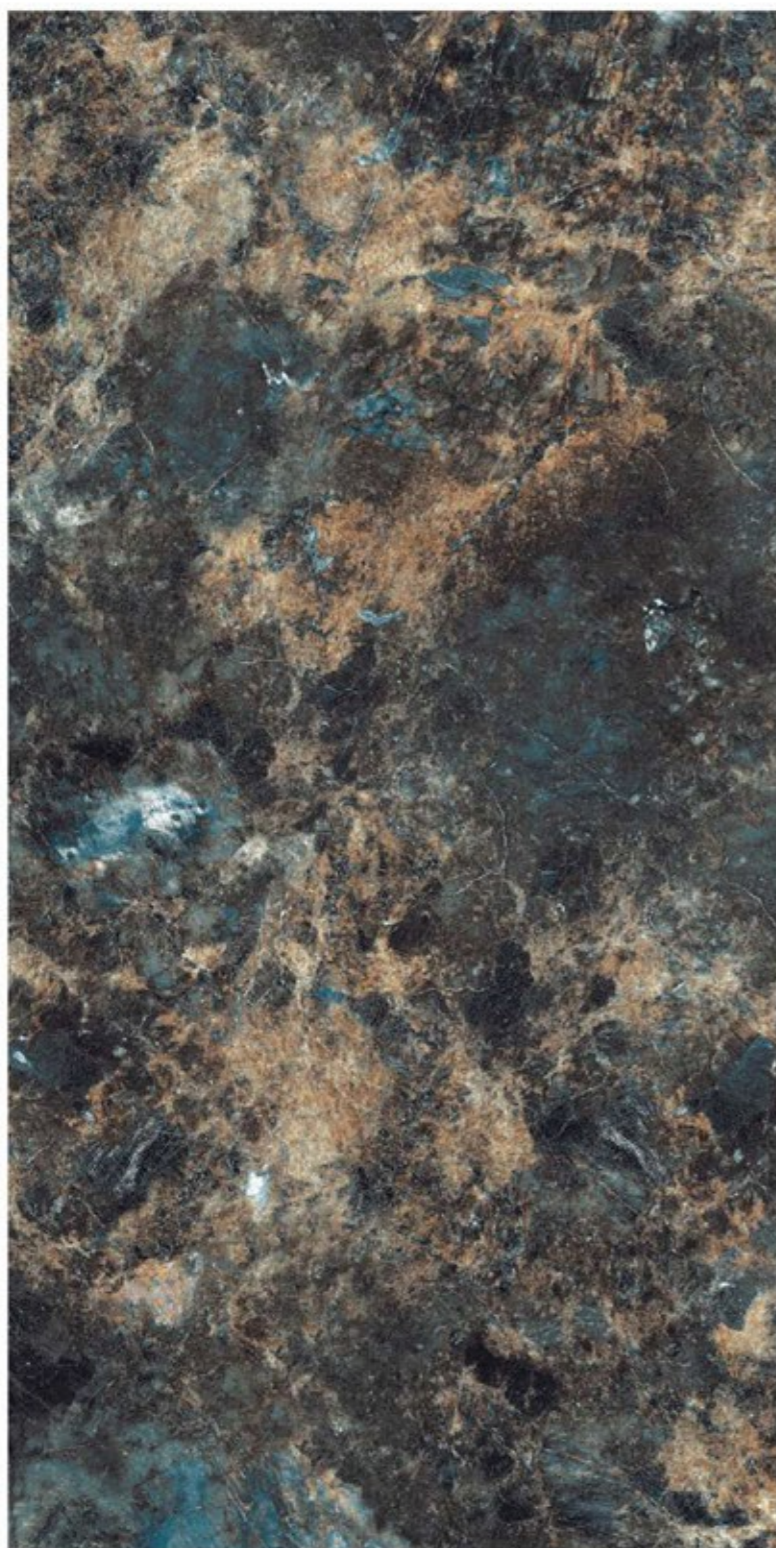

HI-GLOSS SURFACE

3 RANDOM | 800x1600mm

EXOTIC COLLECTION

LAPSTONE BLUE

HI-GLOSS SURFACE	
4 RANDOM	800x1600mm

Tiles Shown: LEMORIAN

EXOTIC COLLECTION

LEMORIAN