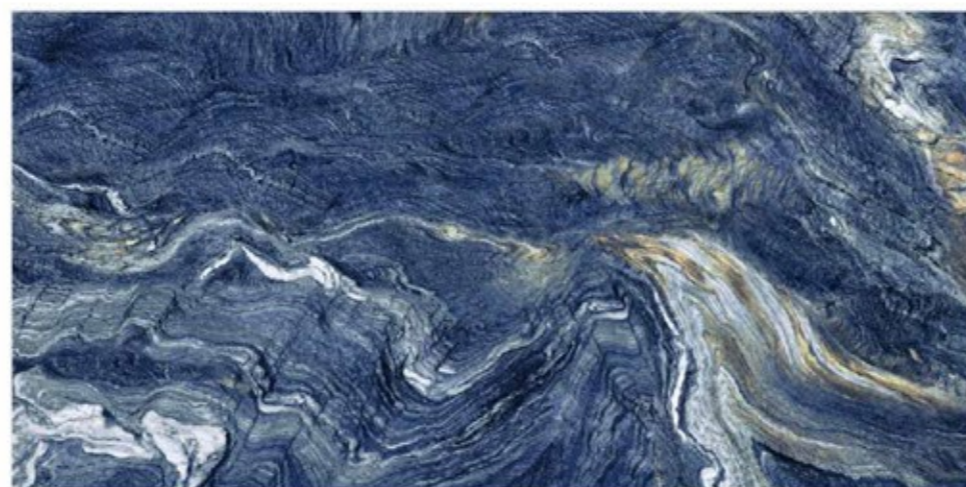

ASHIDA AQUA

HI-GLOSS SURFACE

3 RANDOM | 800x1600mm

Tiles Shown: ASHIDA BLUE

EXOTIC COLLECTION

ASHIDA BLUE

HI-GLOSS SURFACE	
3 RANDOM	800x1600mm

EXOTIC COLLECTION