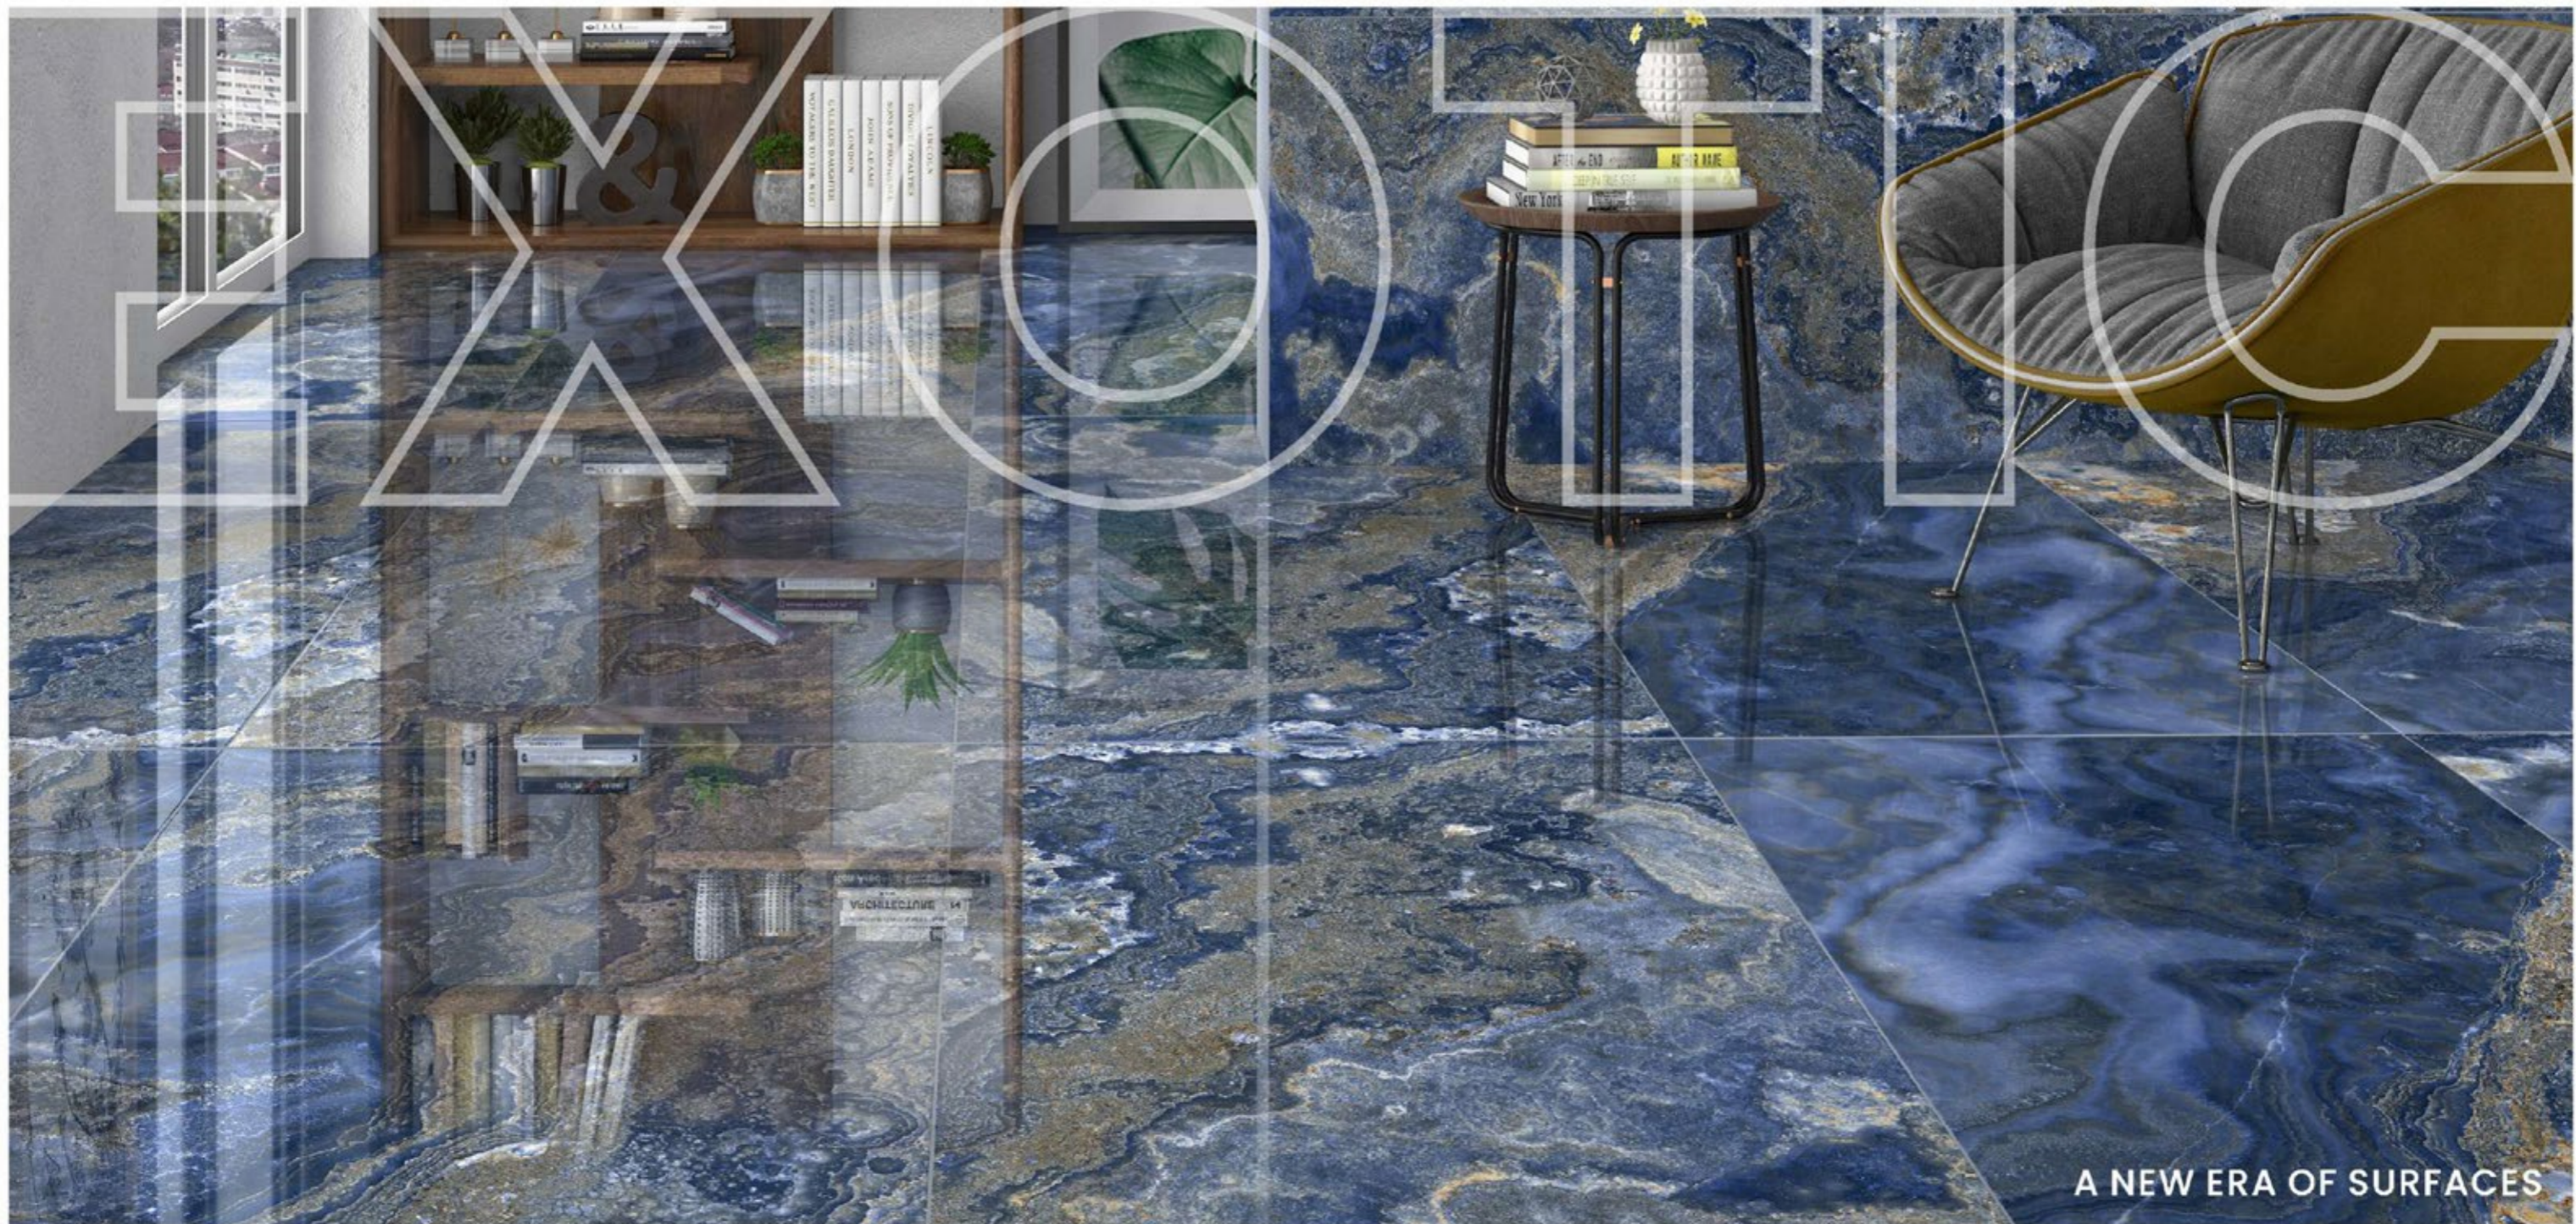

800x1600mm | GVT | **EXOTIC** | **QZIN** | **JADE** | **DECORA**

A NEW ERA OF SURFACES

800x1600mm | GVT

EXOTIC

A New Era of Surfaces

SUITABLE FOR WALL & FLOOR

KALEIDOSCOPIIC LIGHTS

An exotic blend of colors and textures that simply astound everyone. Each tile design is unique and yet conceptualized well. The holistic patterns emerge well after the placement of each of the tiles. Just like the various stone formations and textures it is inspired from, this series is tough and durable too. Vibrant hi-gloss outcome is there for you.