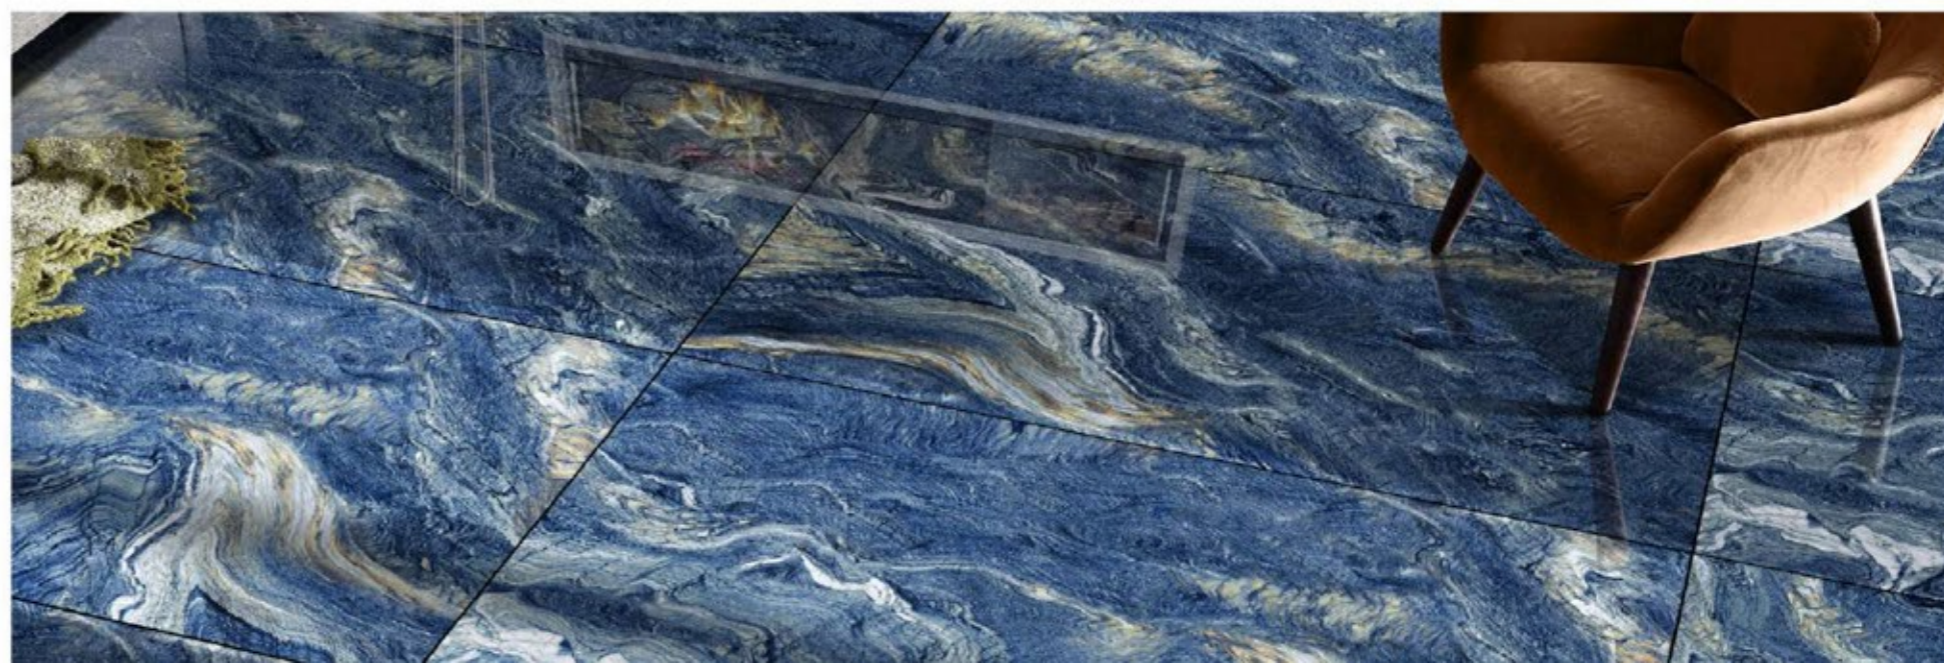

ASHIDA AQUA

HI-GLOSS SURFACE

3 RANDOM | 800x1600mm

Tiles Shown: ASHIDA BLUE

EXOTIC COLLECTION

ASHIDA BLUE

HI-GLOSS SURFACE	
3 RANDOM	800x1600mm

EXOTIC COLLECTION