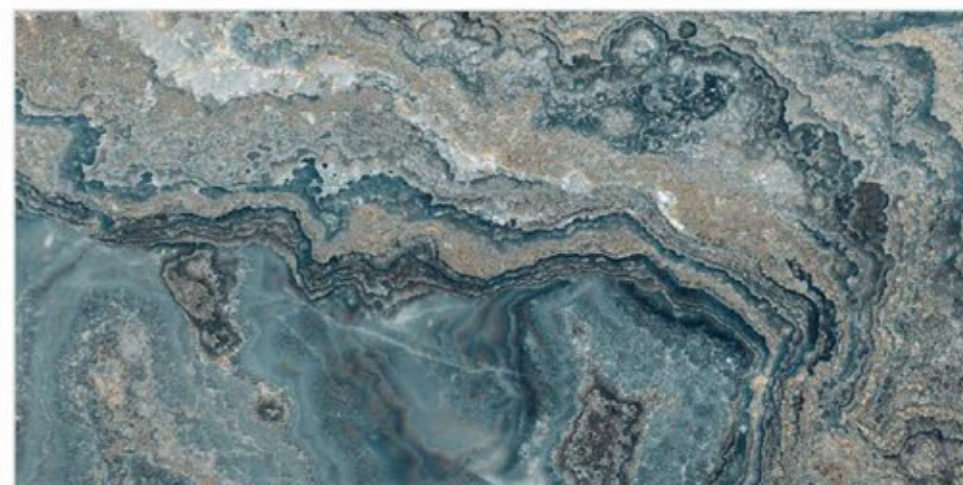

HI-GLOSS SURFACE

4 RANDOM

800x1600mm

Tiles Shown: TAMPA AQUA

EXOTIC COLLECTION

TAMPA AQUA

HI-GLOSS SURFACE

4 RANDOM | 800x1600mm