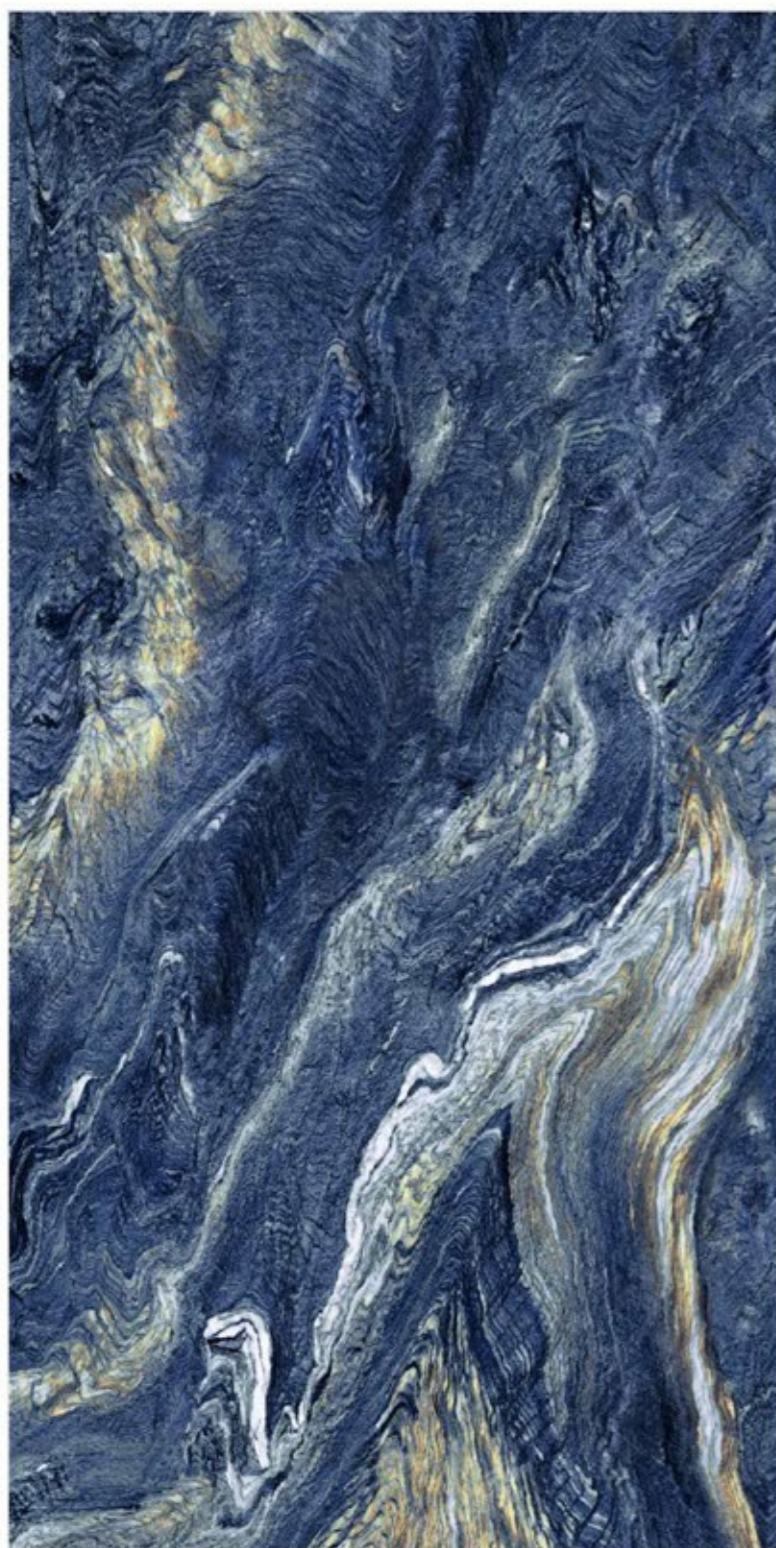

ASHIDA AQUA

HI-GLOSS SURFACE

3 RANDOM | 800x1600mm

Tiles Shown: ASHIDA BLUE

EXOTIC COLLECTION

ASHIDA BLUE

HI-GLOSS SURFACE	
3 RANDOM	800x1600mm

EXOTIC COLLECTION