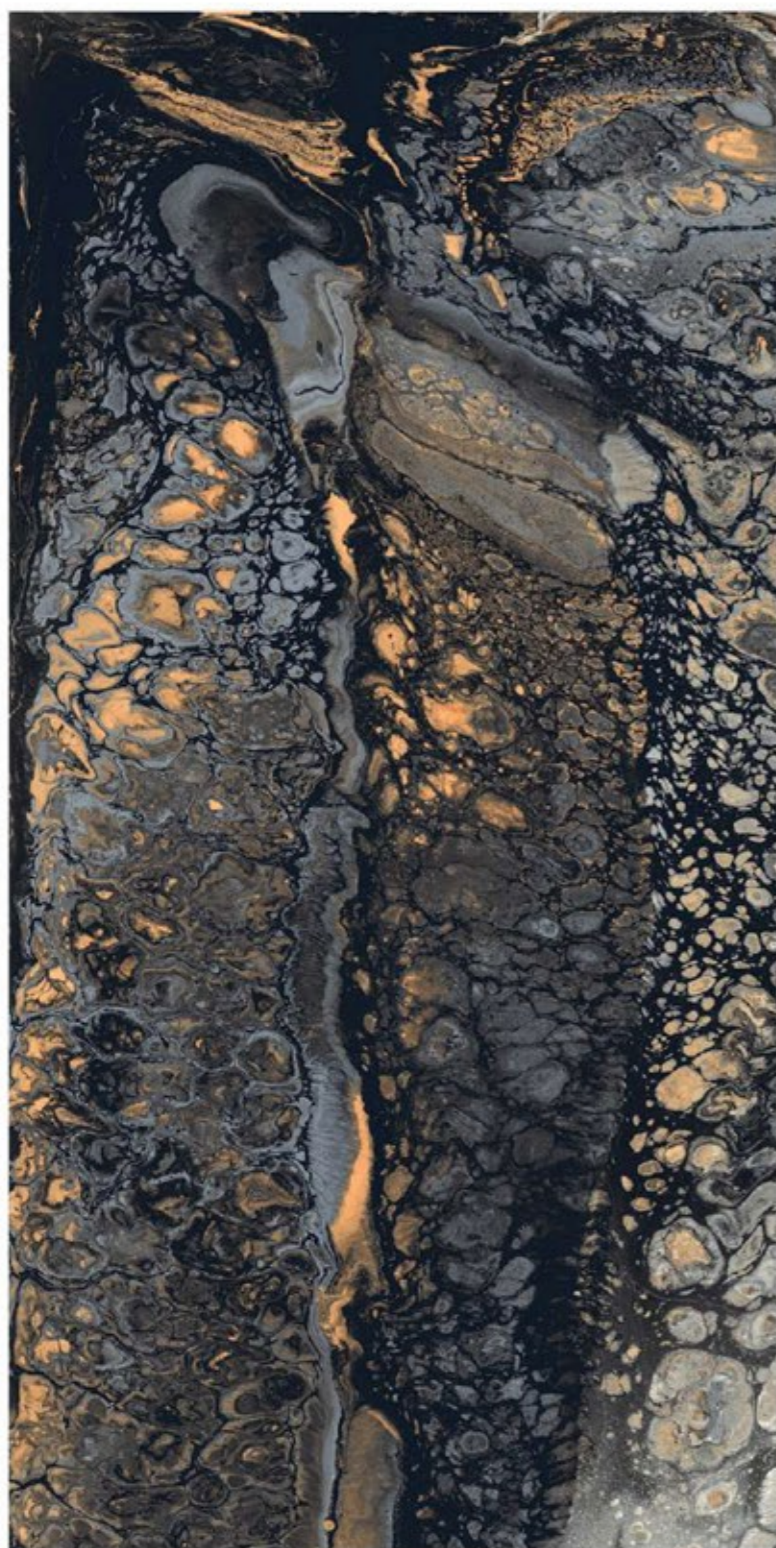

Tiles Shown: TAMPA BLUE

EXOTIC COLLECTION

TAMPA BLUE

HI-GLOSS SURFACE	
4 RANDOM	800x1600mm

EXOTIC COLLECTION

WAVES DEEP BLUE

HI-GLOSS SURFACE

3 RANDOM