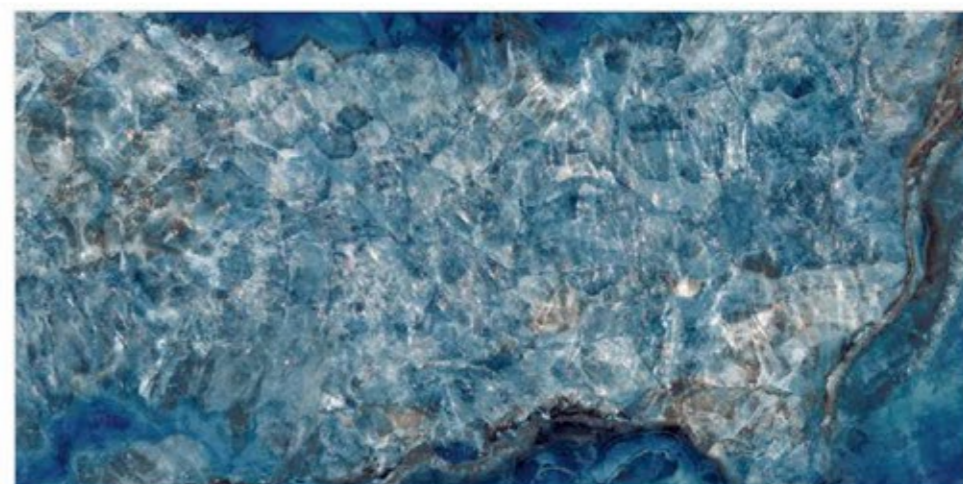

EXOTIC COLLECTION