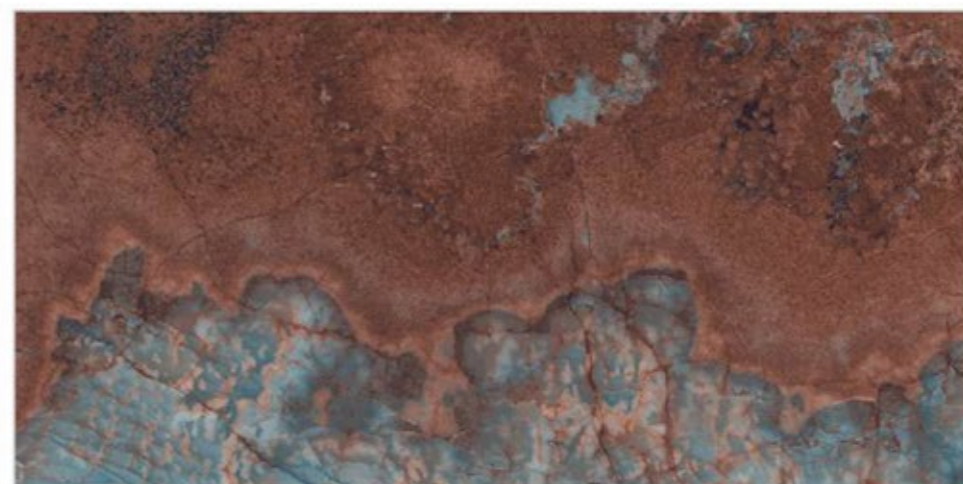

EXOTIC COLLECTION