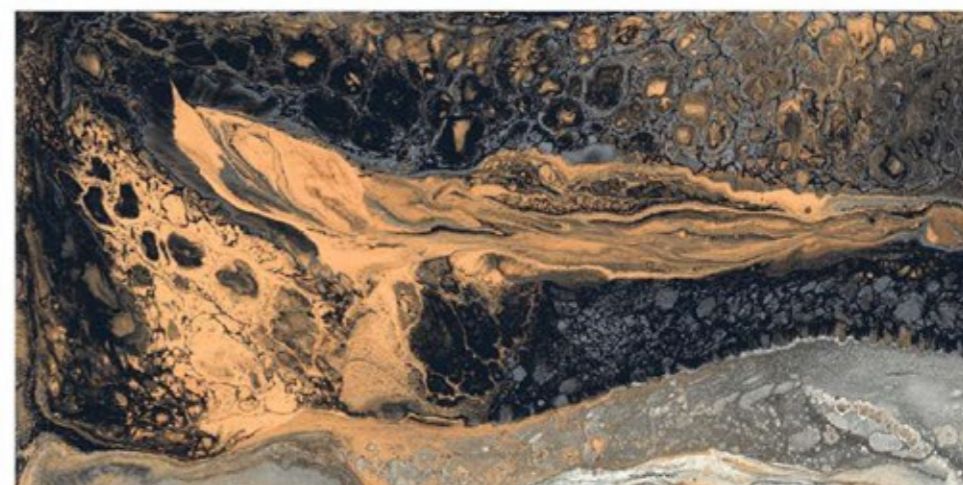

Tiles Shown: TAMPA BLUE

EXOTIC COLLECTION

TAMPA BLUE

HI-GLOSS SURFACE	
4 RANDOM	800x1600mm

EXOTIC COLLECTION

WAVES DEEP BLUE

HI-GLOSS SURFACE

3 RANDOM