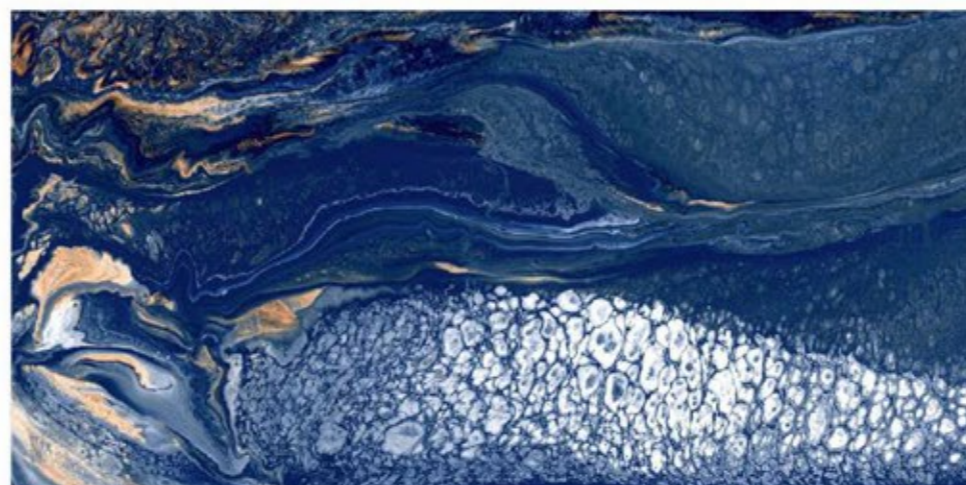

EXOTIC COLLECTION