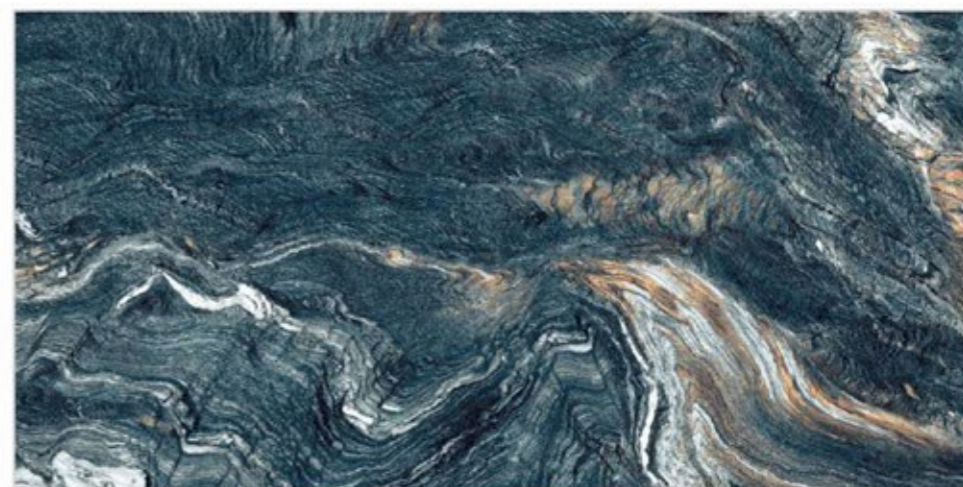

EXOTIC COLLECTION