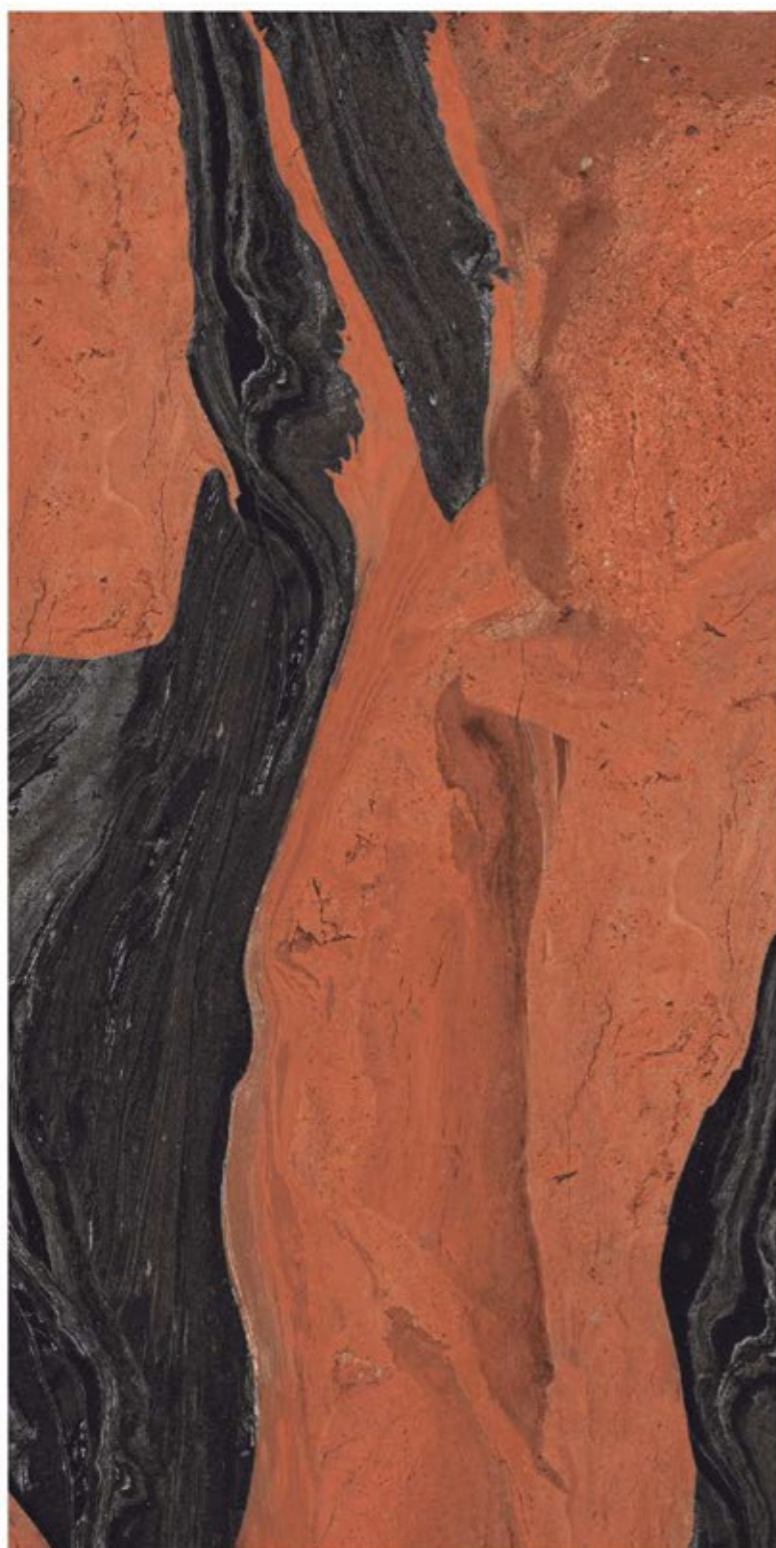

4 RANDOM | 800x1600mm

Tiles Shown: MORIS RED

EXOTIC COLLECTION

MORIS RED

HI-GLOSS SURFACE

4 RANDOM | 800x1600mm

EXOTIC COLLECTION

OSTRICH RED