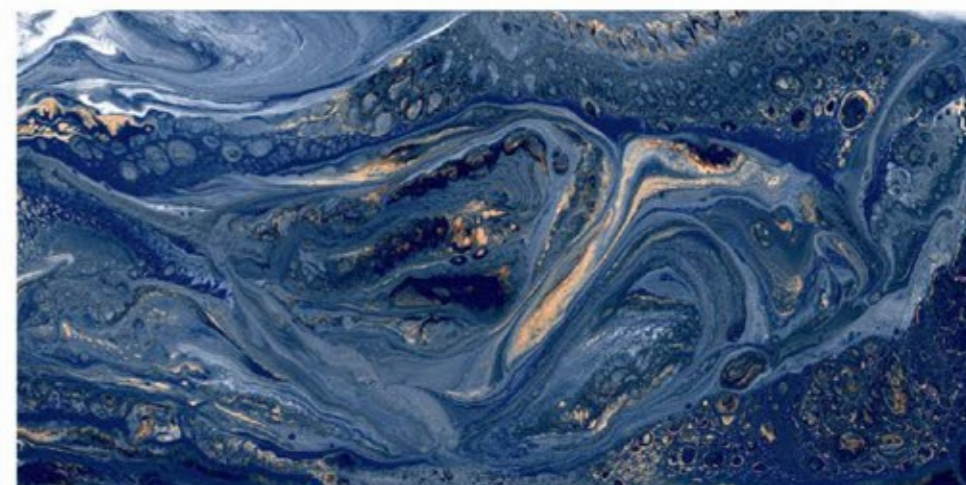

EXOTIC COLLECTION