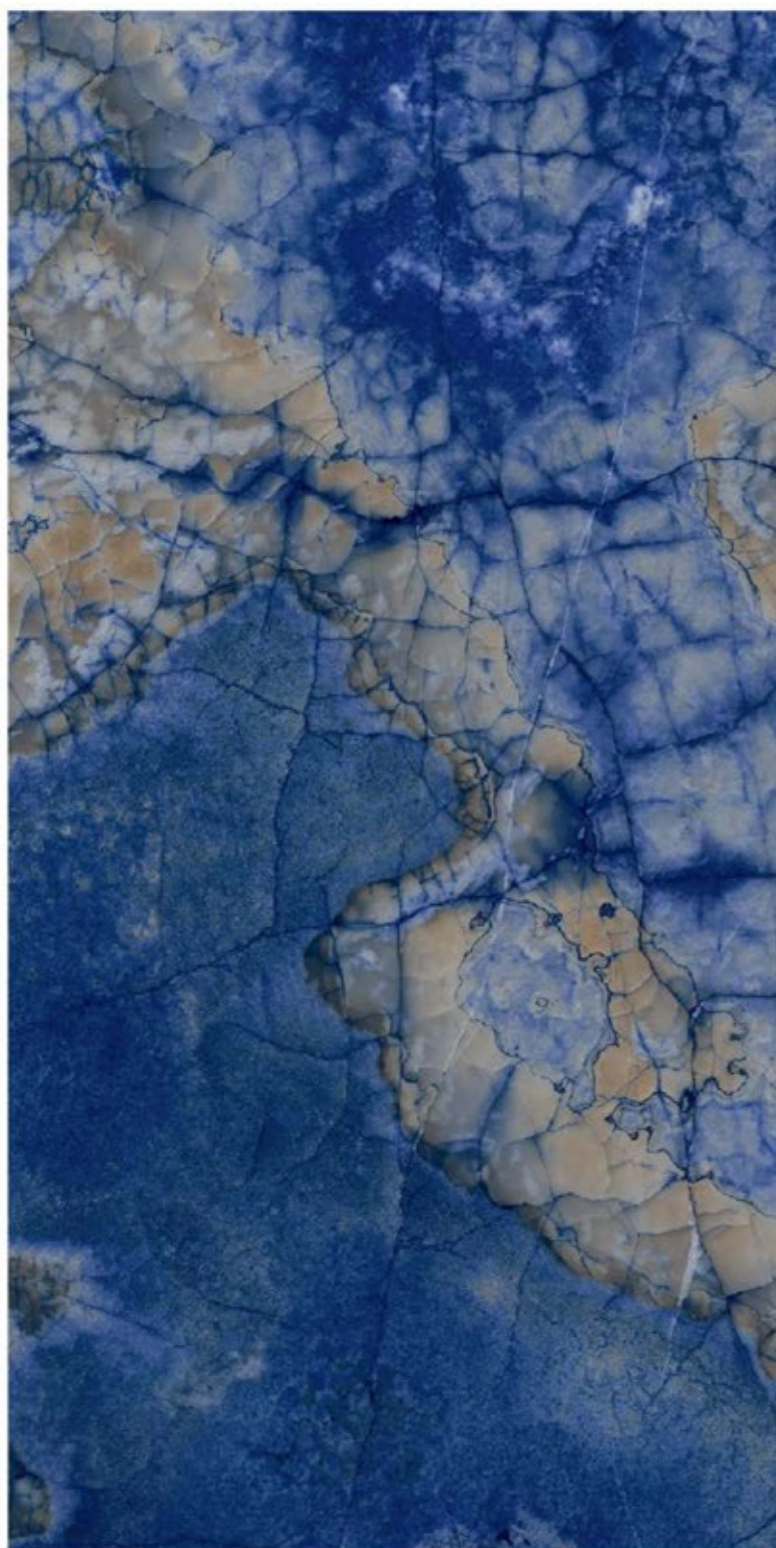

HI-GLOSS SURFACE

3 RANDOM | 800x1600mm

EXOTIC COLLECTION

LISOBA BLUE

HI-GLOSS SURFACE	
3 RANDOM	800x1600mm

EXOTIC COLLECTION

MORIS BLUE

HI-GLOSS SURFACE