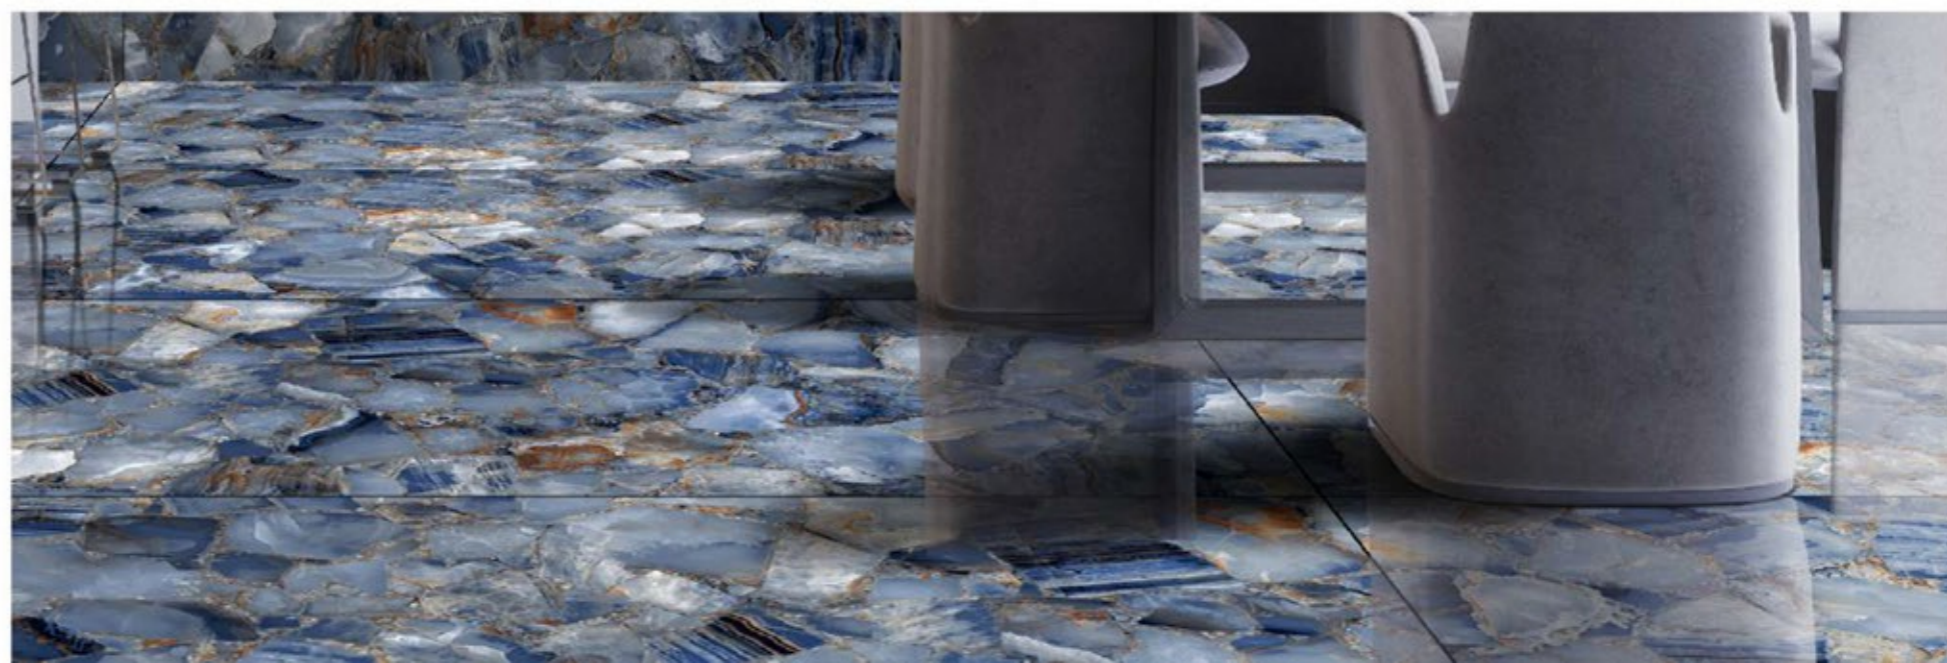

BABYLONE BLUE

HI-GLOSS SURFACE

4 RANDOM

800x1600mm