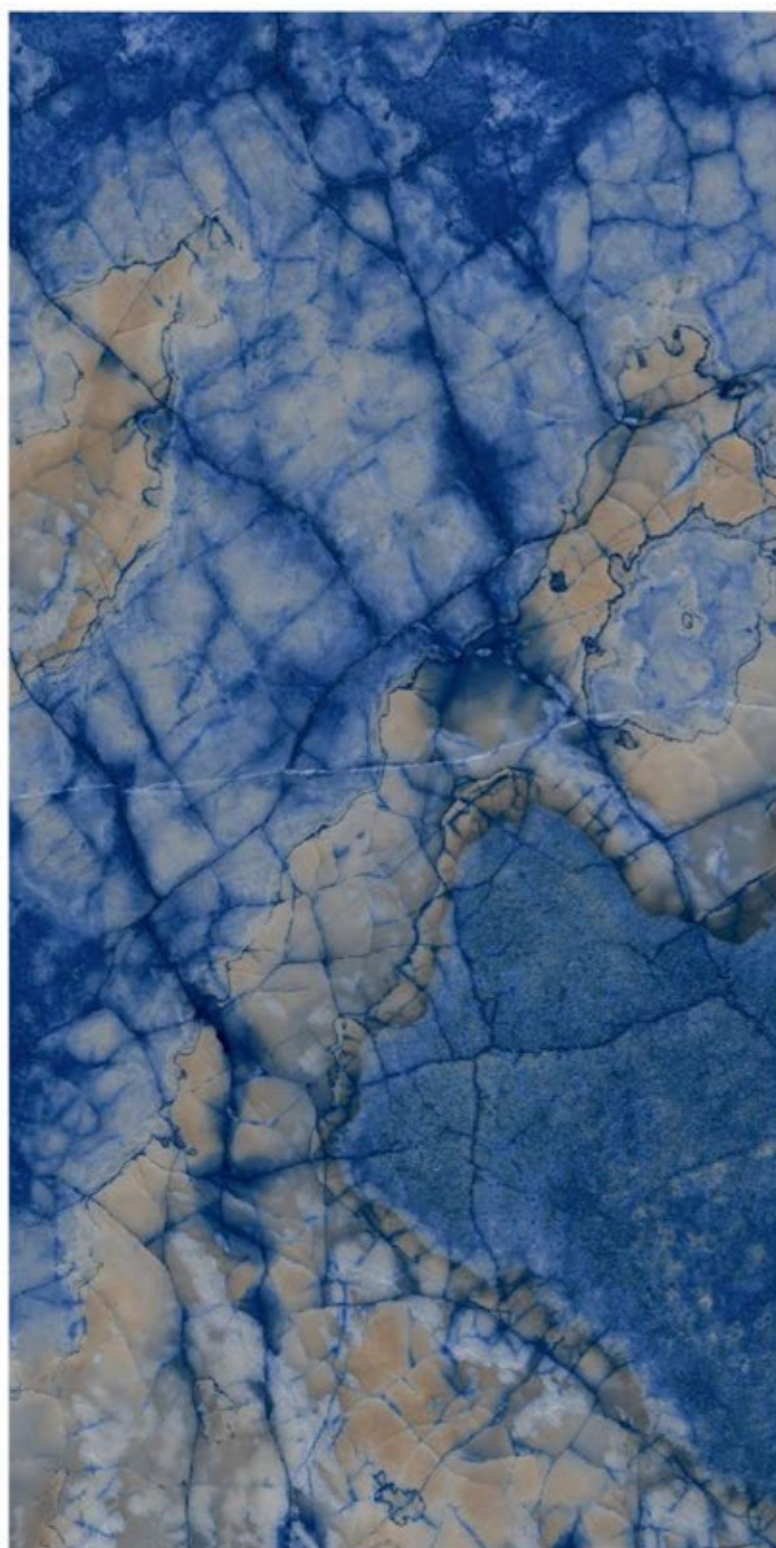

EXOTIC COLLECTION