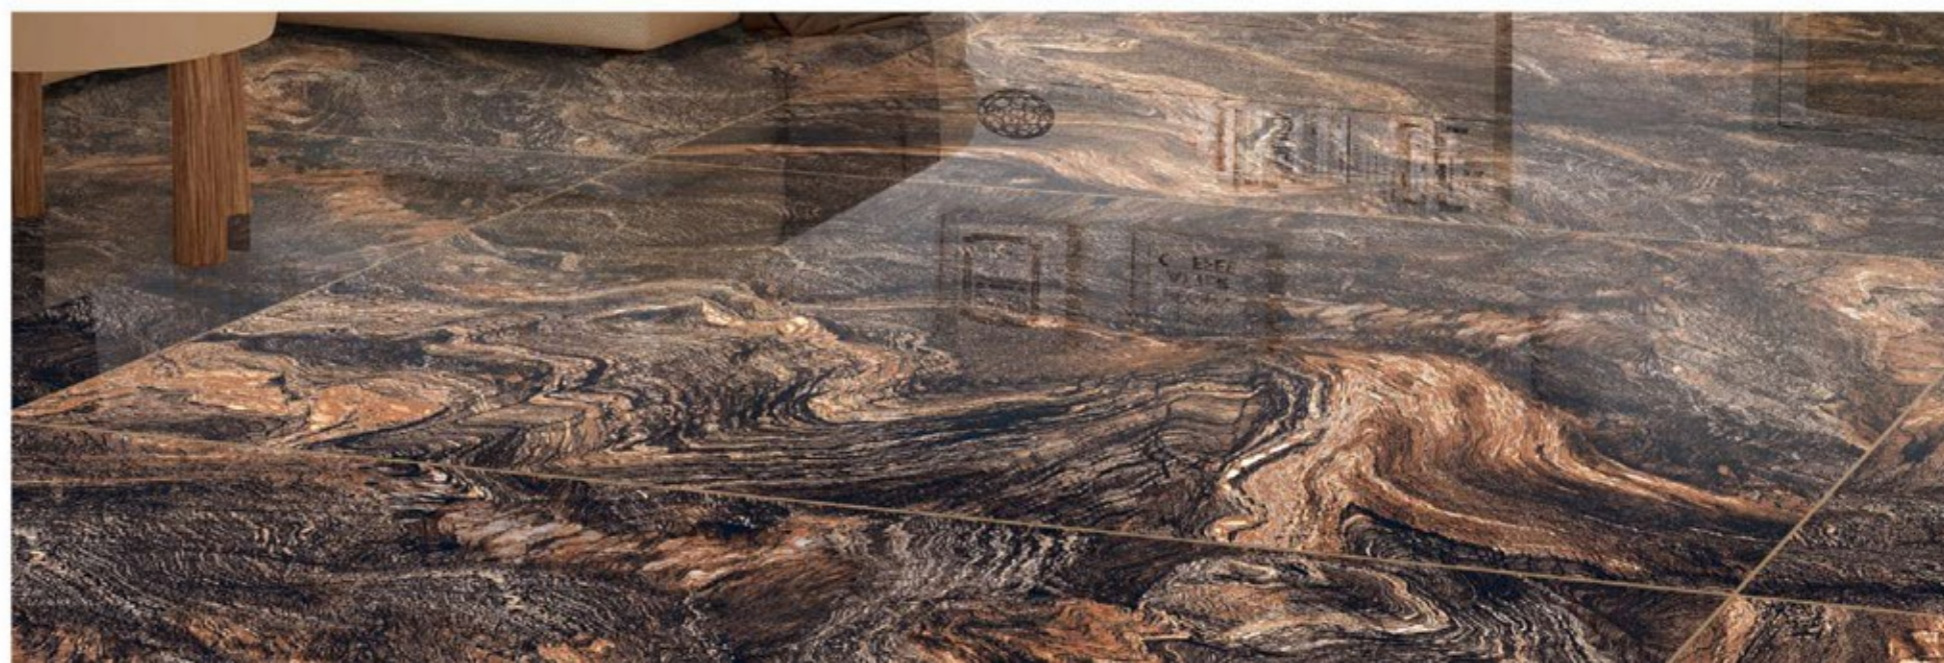

ASHIDA RED

HI-GLOSS SURFACE

3 RANDOM | 800x1600mm