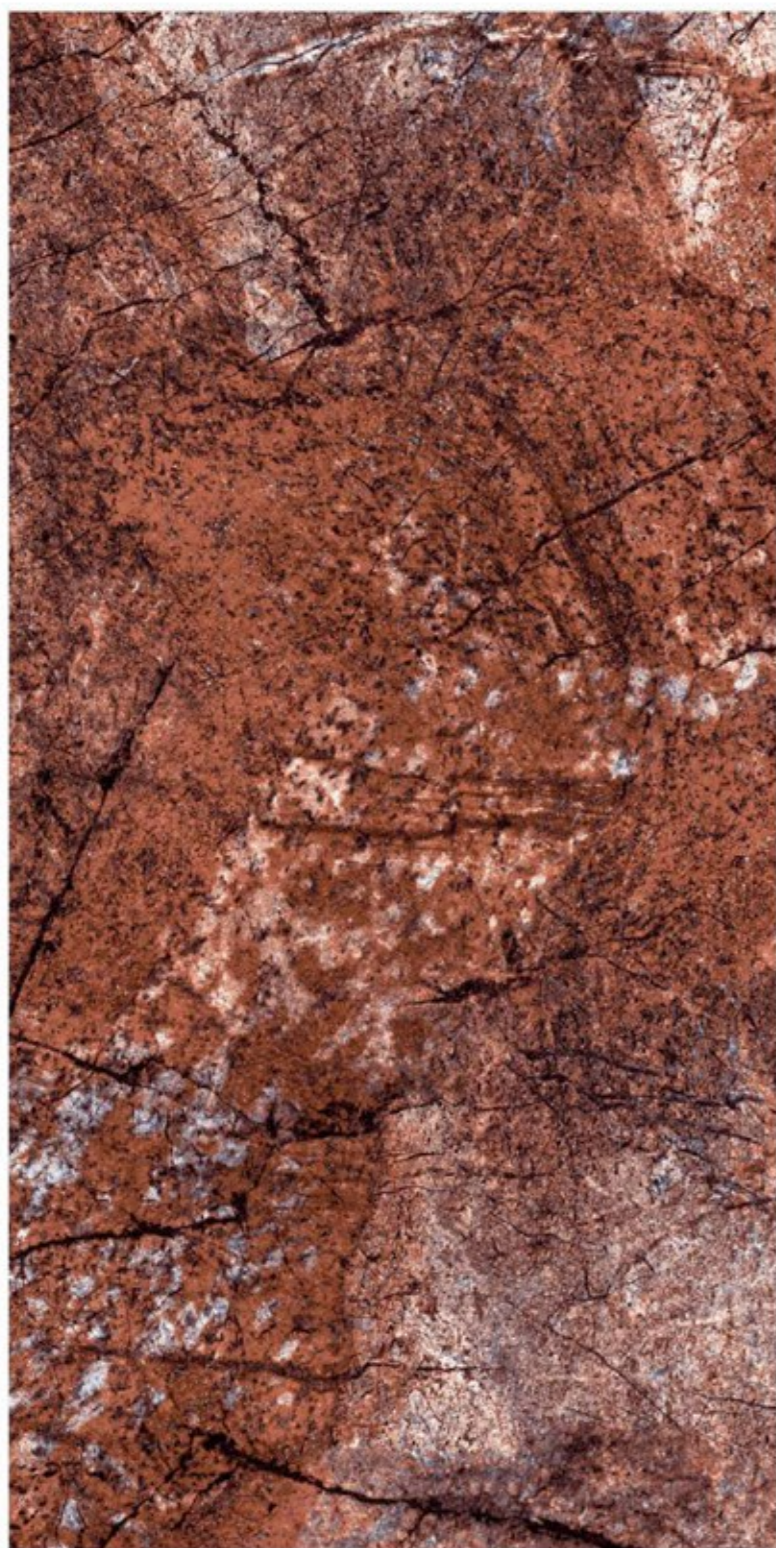

BRAZILLIAN BLUE BOOKMATCH

HI-GLOSS SURFACE
BOOKMATCH 800x1600mm

Tiles Shown: BRAZILIAN RED BOOKMATCH

EXOTIC COLLECTION

BRAZILLIAN RED BOOKMATCH

HI-GLOSS SURFACE
BOOKMATCH 800x1600mm

Tiles Shown: MORIS BLUE BOOKMATCH