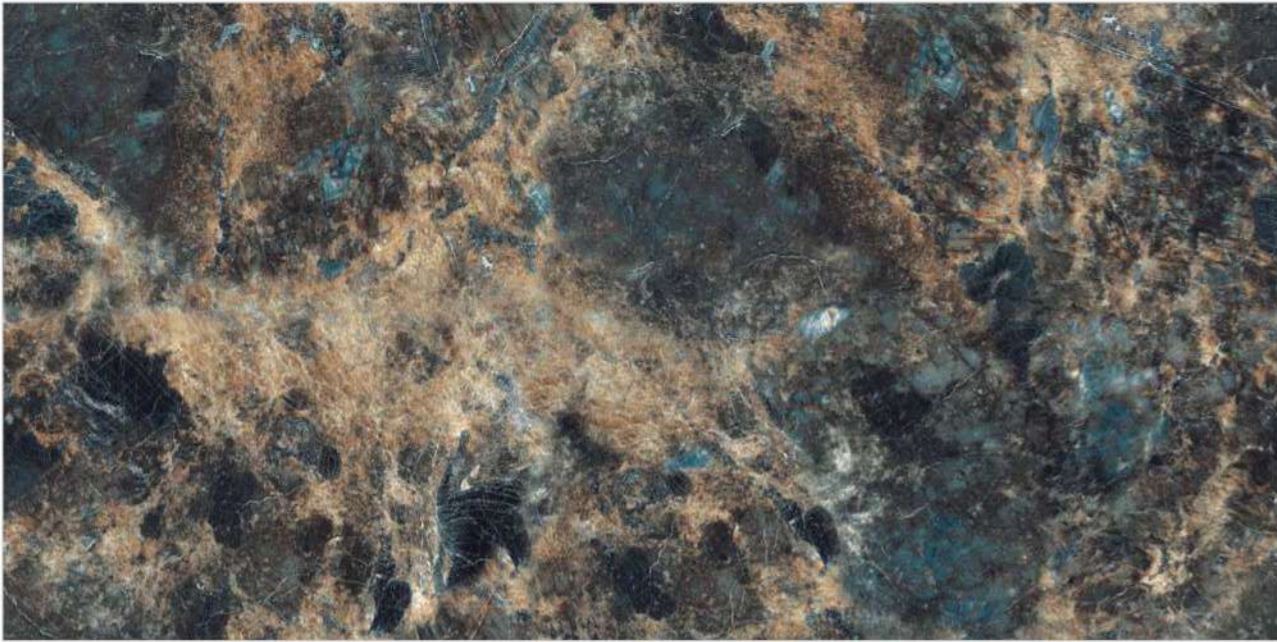

LEMURIAN AQUA

MADAGASCAR BLUE

SAINT LAURENT

SAINT LUC AZUL

VOLCANO BLUE

ZER STONE BLACK

ROCKER

GVT | 1200x2400mm