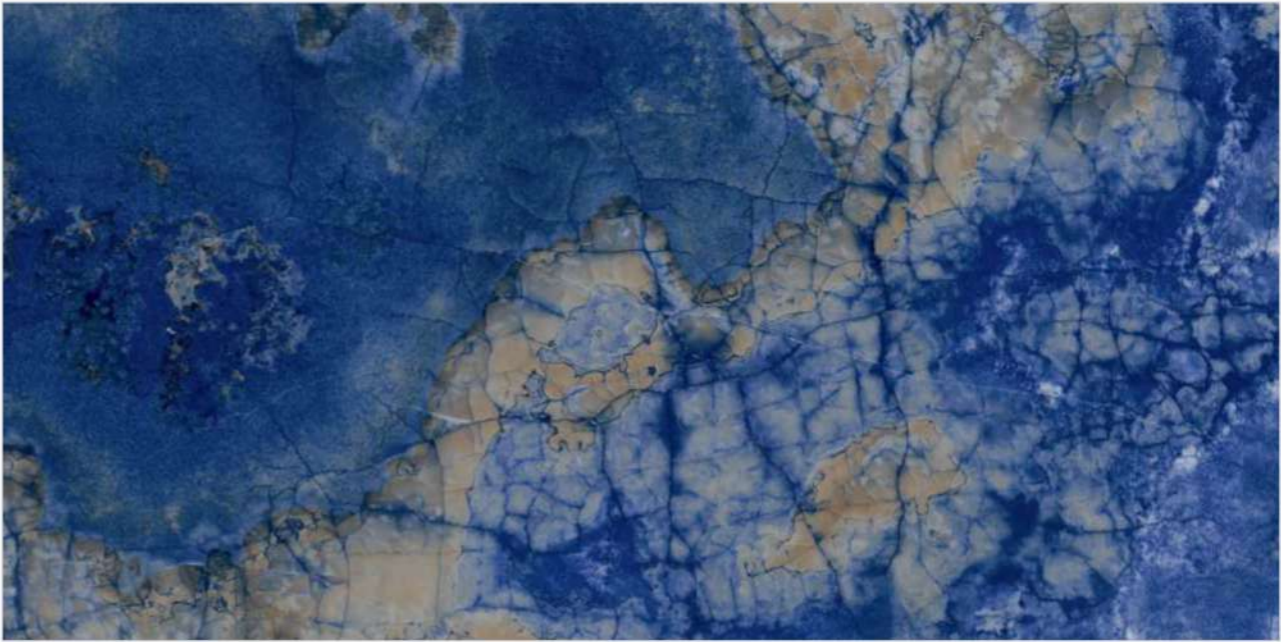

HI-GLOSSY

GVT | 1200x2400mm

LAPIS AZUL