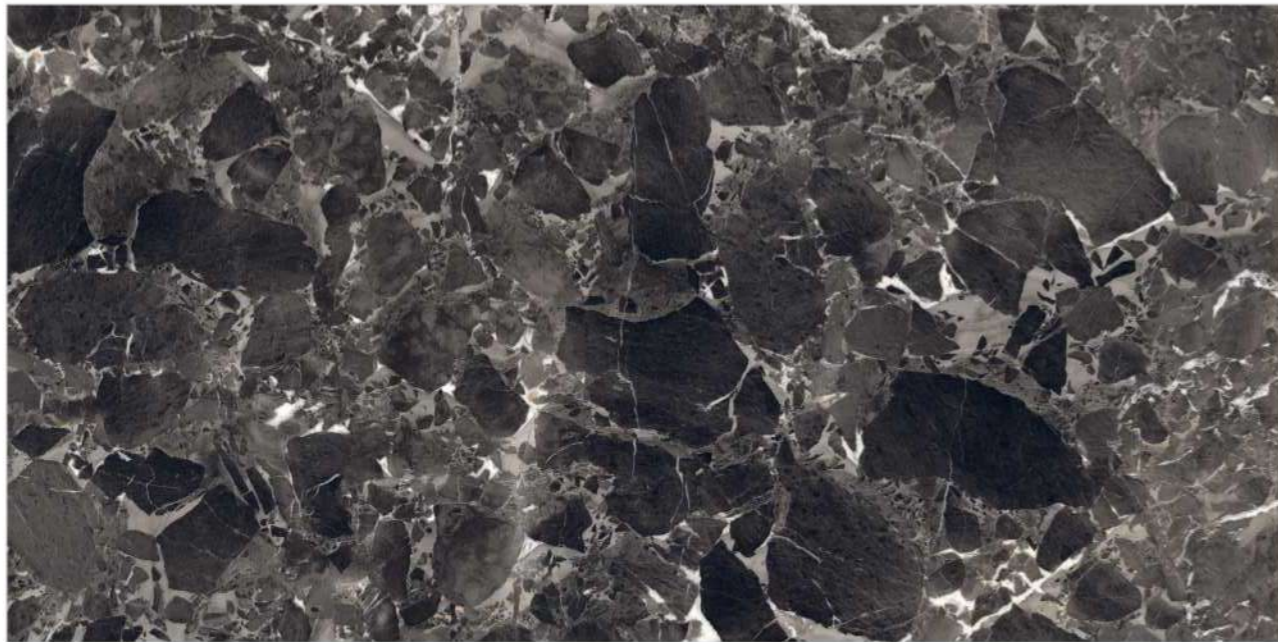

LEMURIAN AQUA

MADAGASCAR BLUE

SAINT LAURENT

SAINT LUC AZUL

VOLCANO BLUE

ZER STONE BLACK

ROCKER

GVT | 1200x2400mm