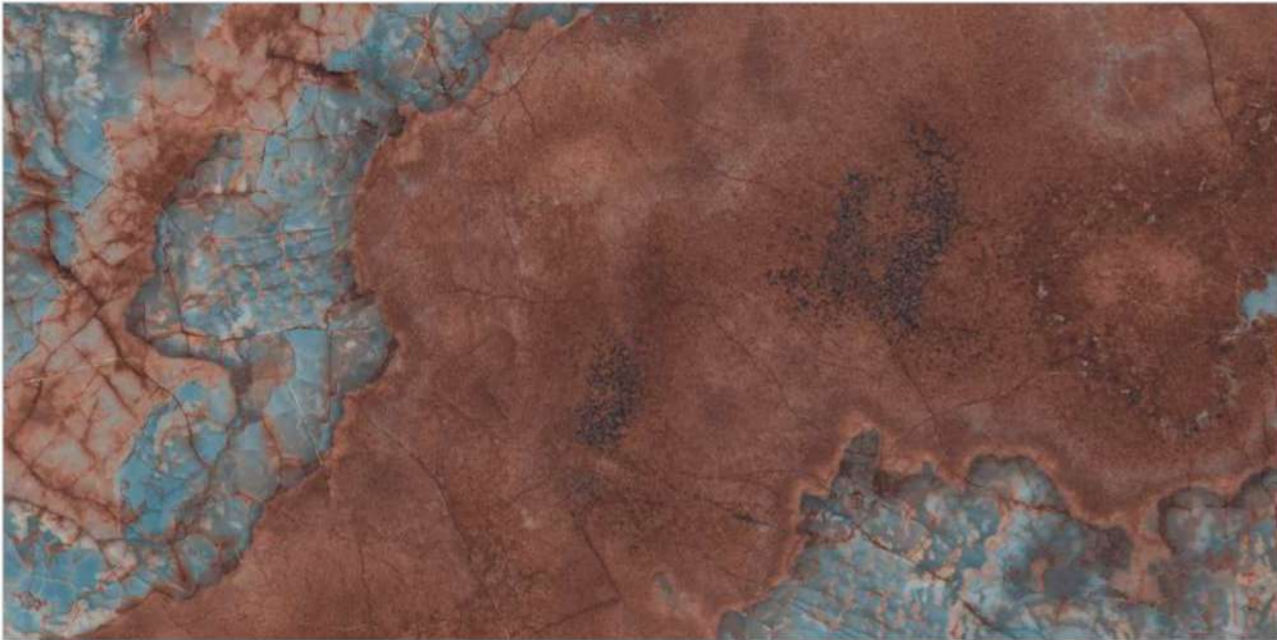

HI-GLOSSY

GVT | 1200x2400mm

LAPIS RED